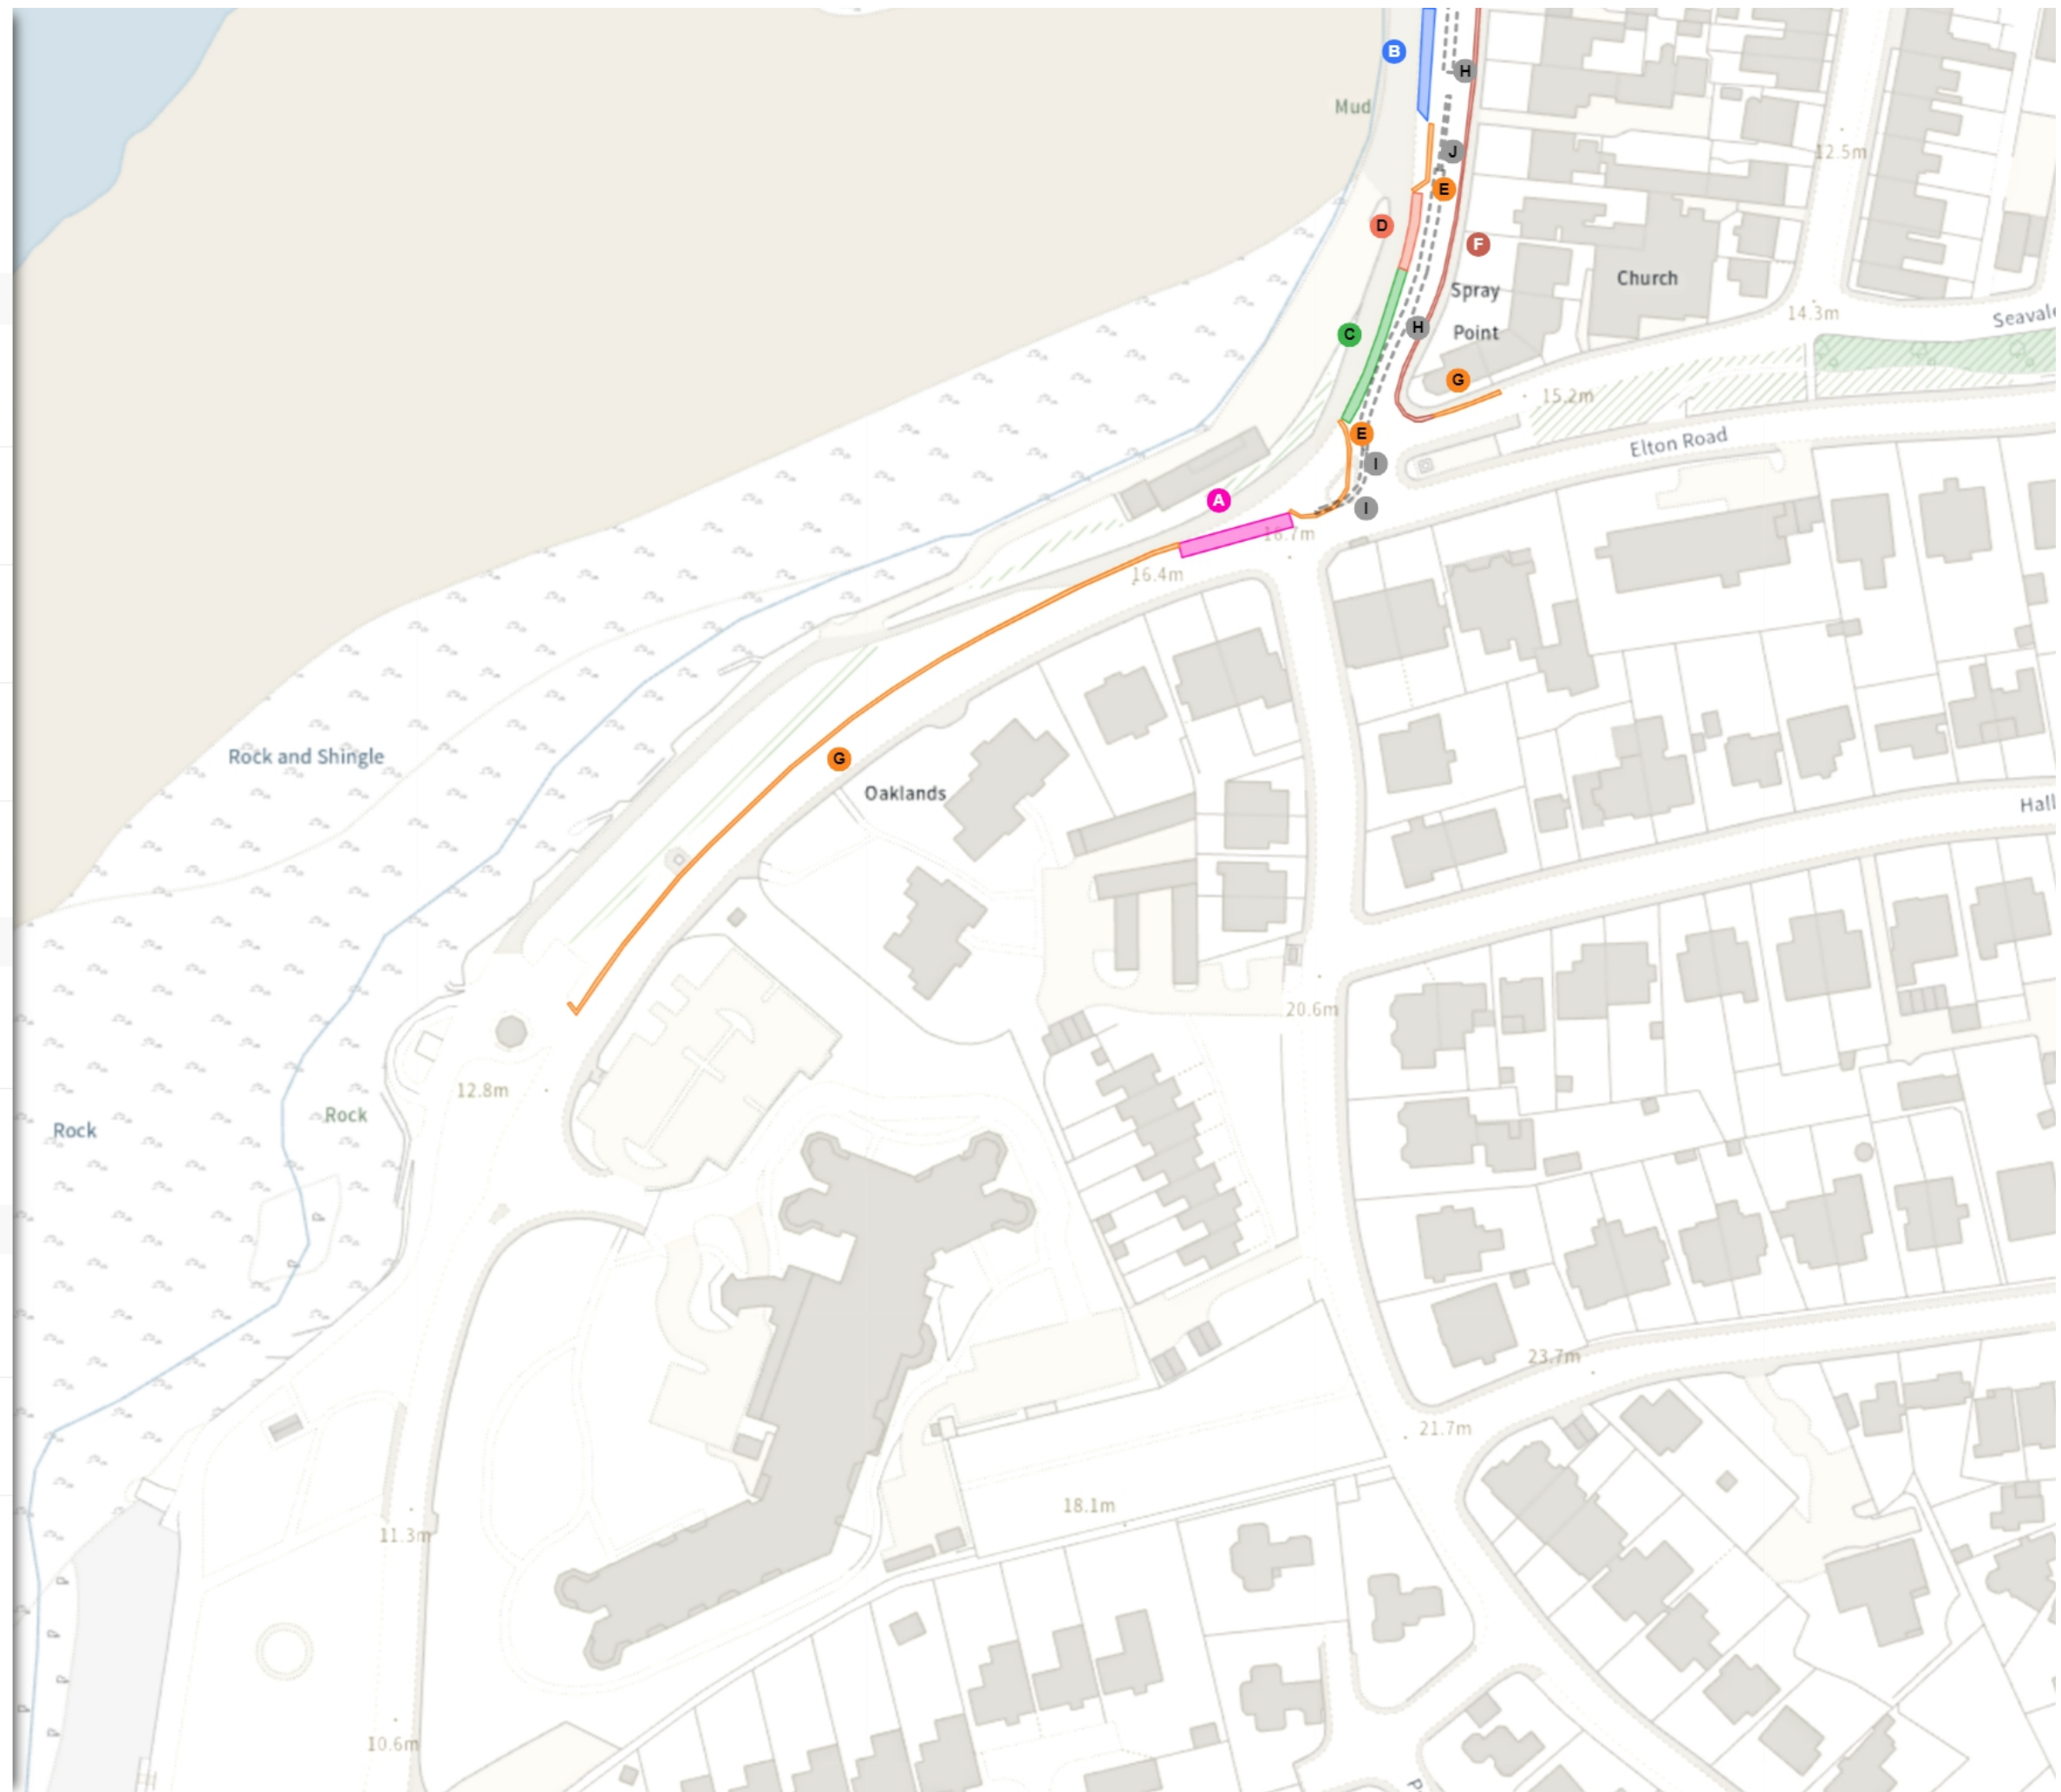

## REMOVED

**Free parking place**

**H** Mon-Sat 08:00-18:00 4h 2h

**No waiting at any time**

**I** At all times

Scale: 1:1250 0 20 40 60m

NW 339911.716, 171700.125 SE 340341.81, 171315.688

© Crown copyright and database rights 2025 Ordnance Survey. You are not permitted to copy, sub-license, distribute or sell any of this data to third parties in any form. Licence number 100023397

# Variation 15 Clevedon Seafront

Map 2b of 2

REMOVED

Shared

No waiting at any time  
At all times

No loading at any time  
At all times

Scale: 1:1250

NW 339911.716, 171700.125 SE 340341.81, 171315.688