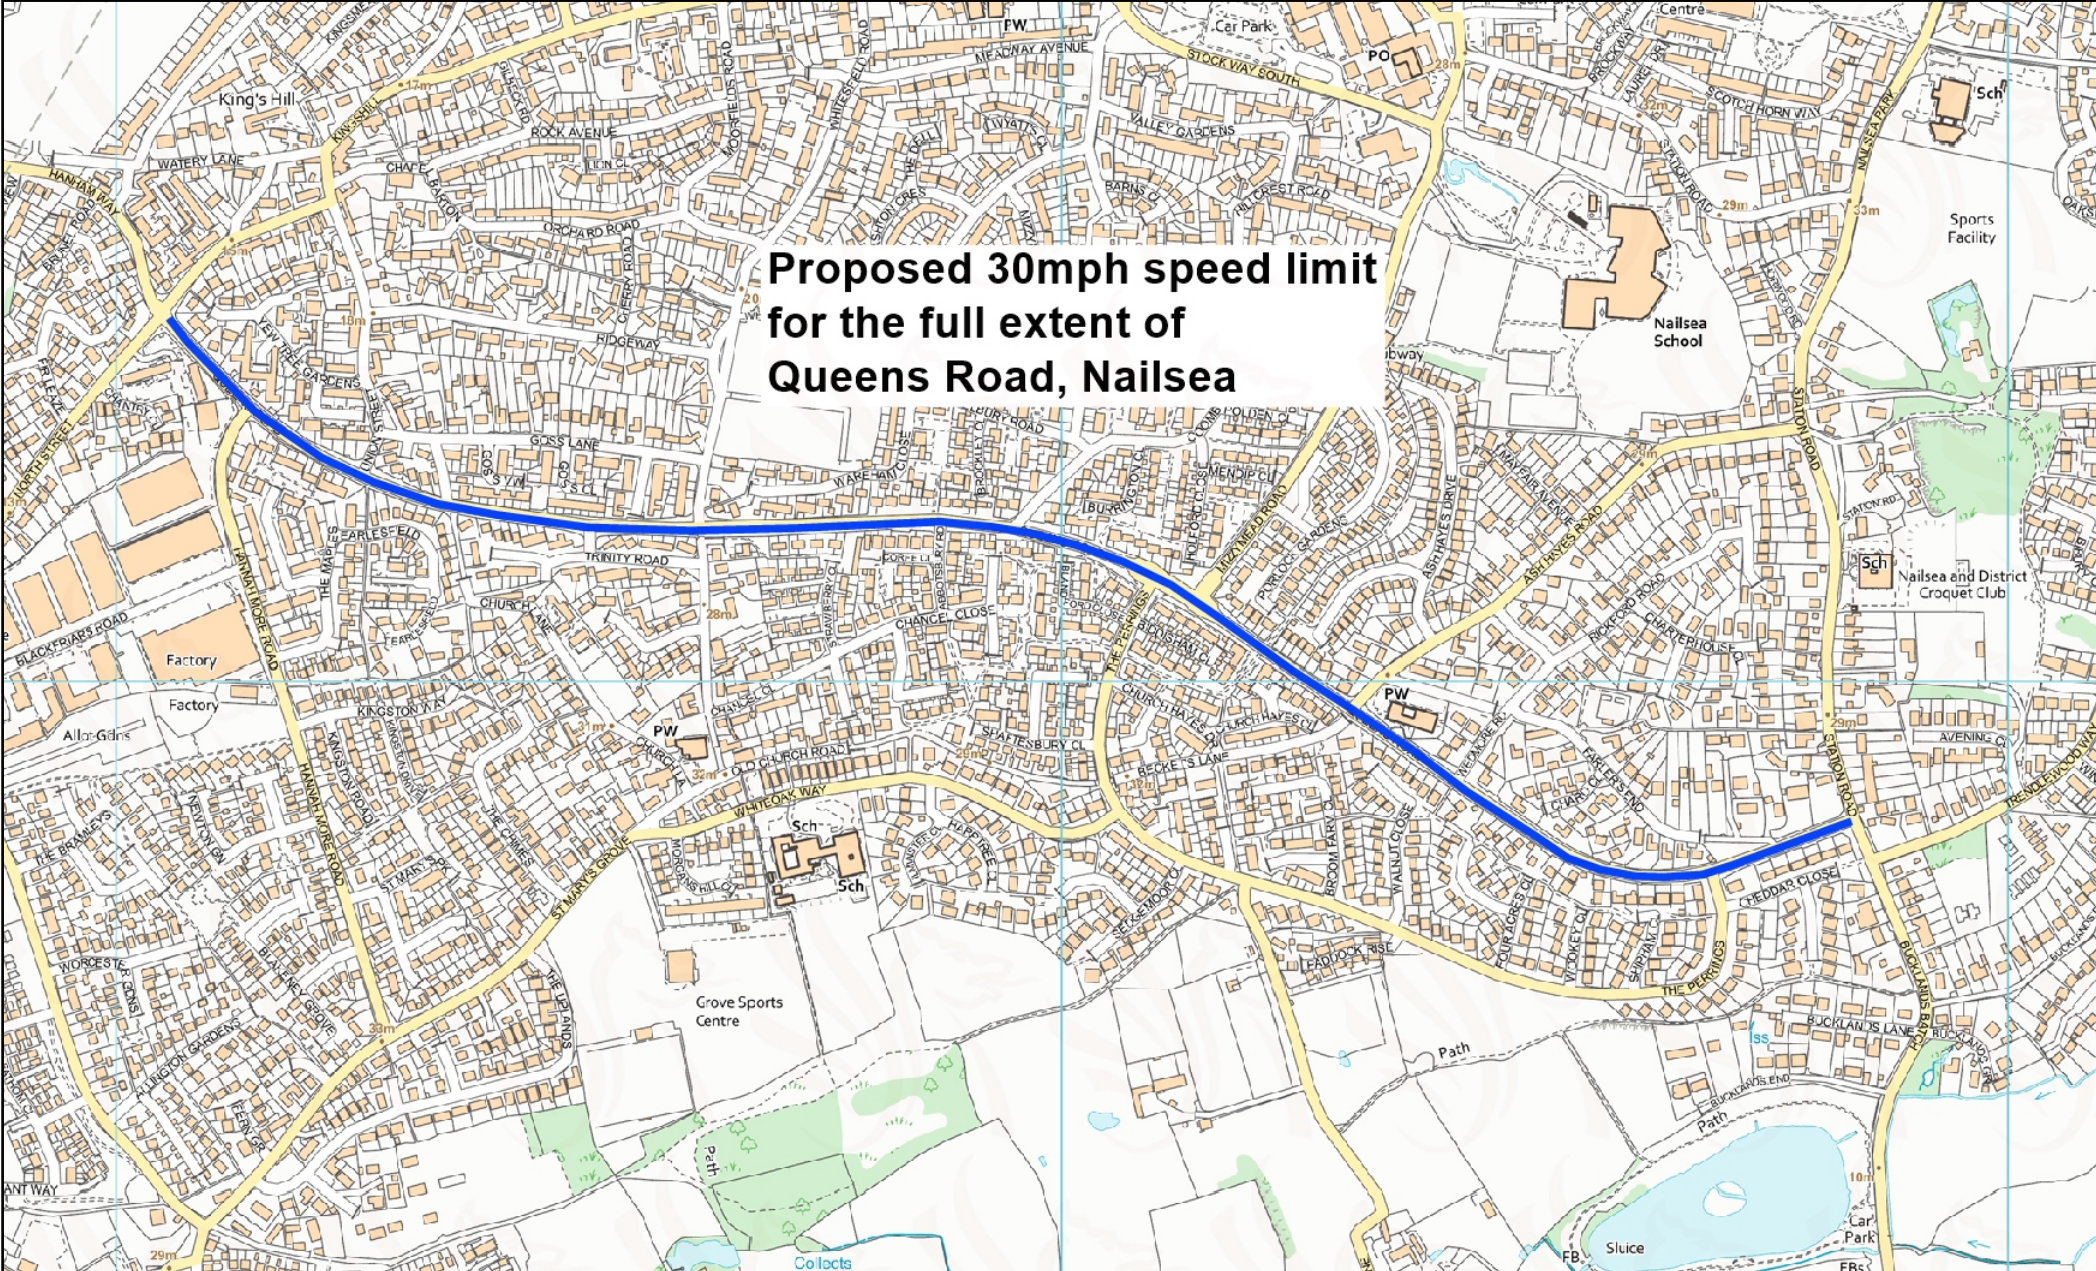

Proposed 30mph speed limit for the full extent of Queens Road, Nailsea

Map 1 of 1, Queens Road, Nailsea

Scale: 1:8000
Date: 13 January 2025