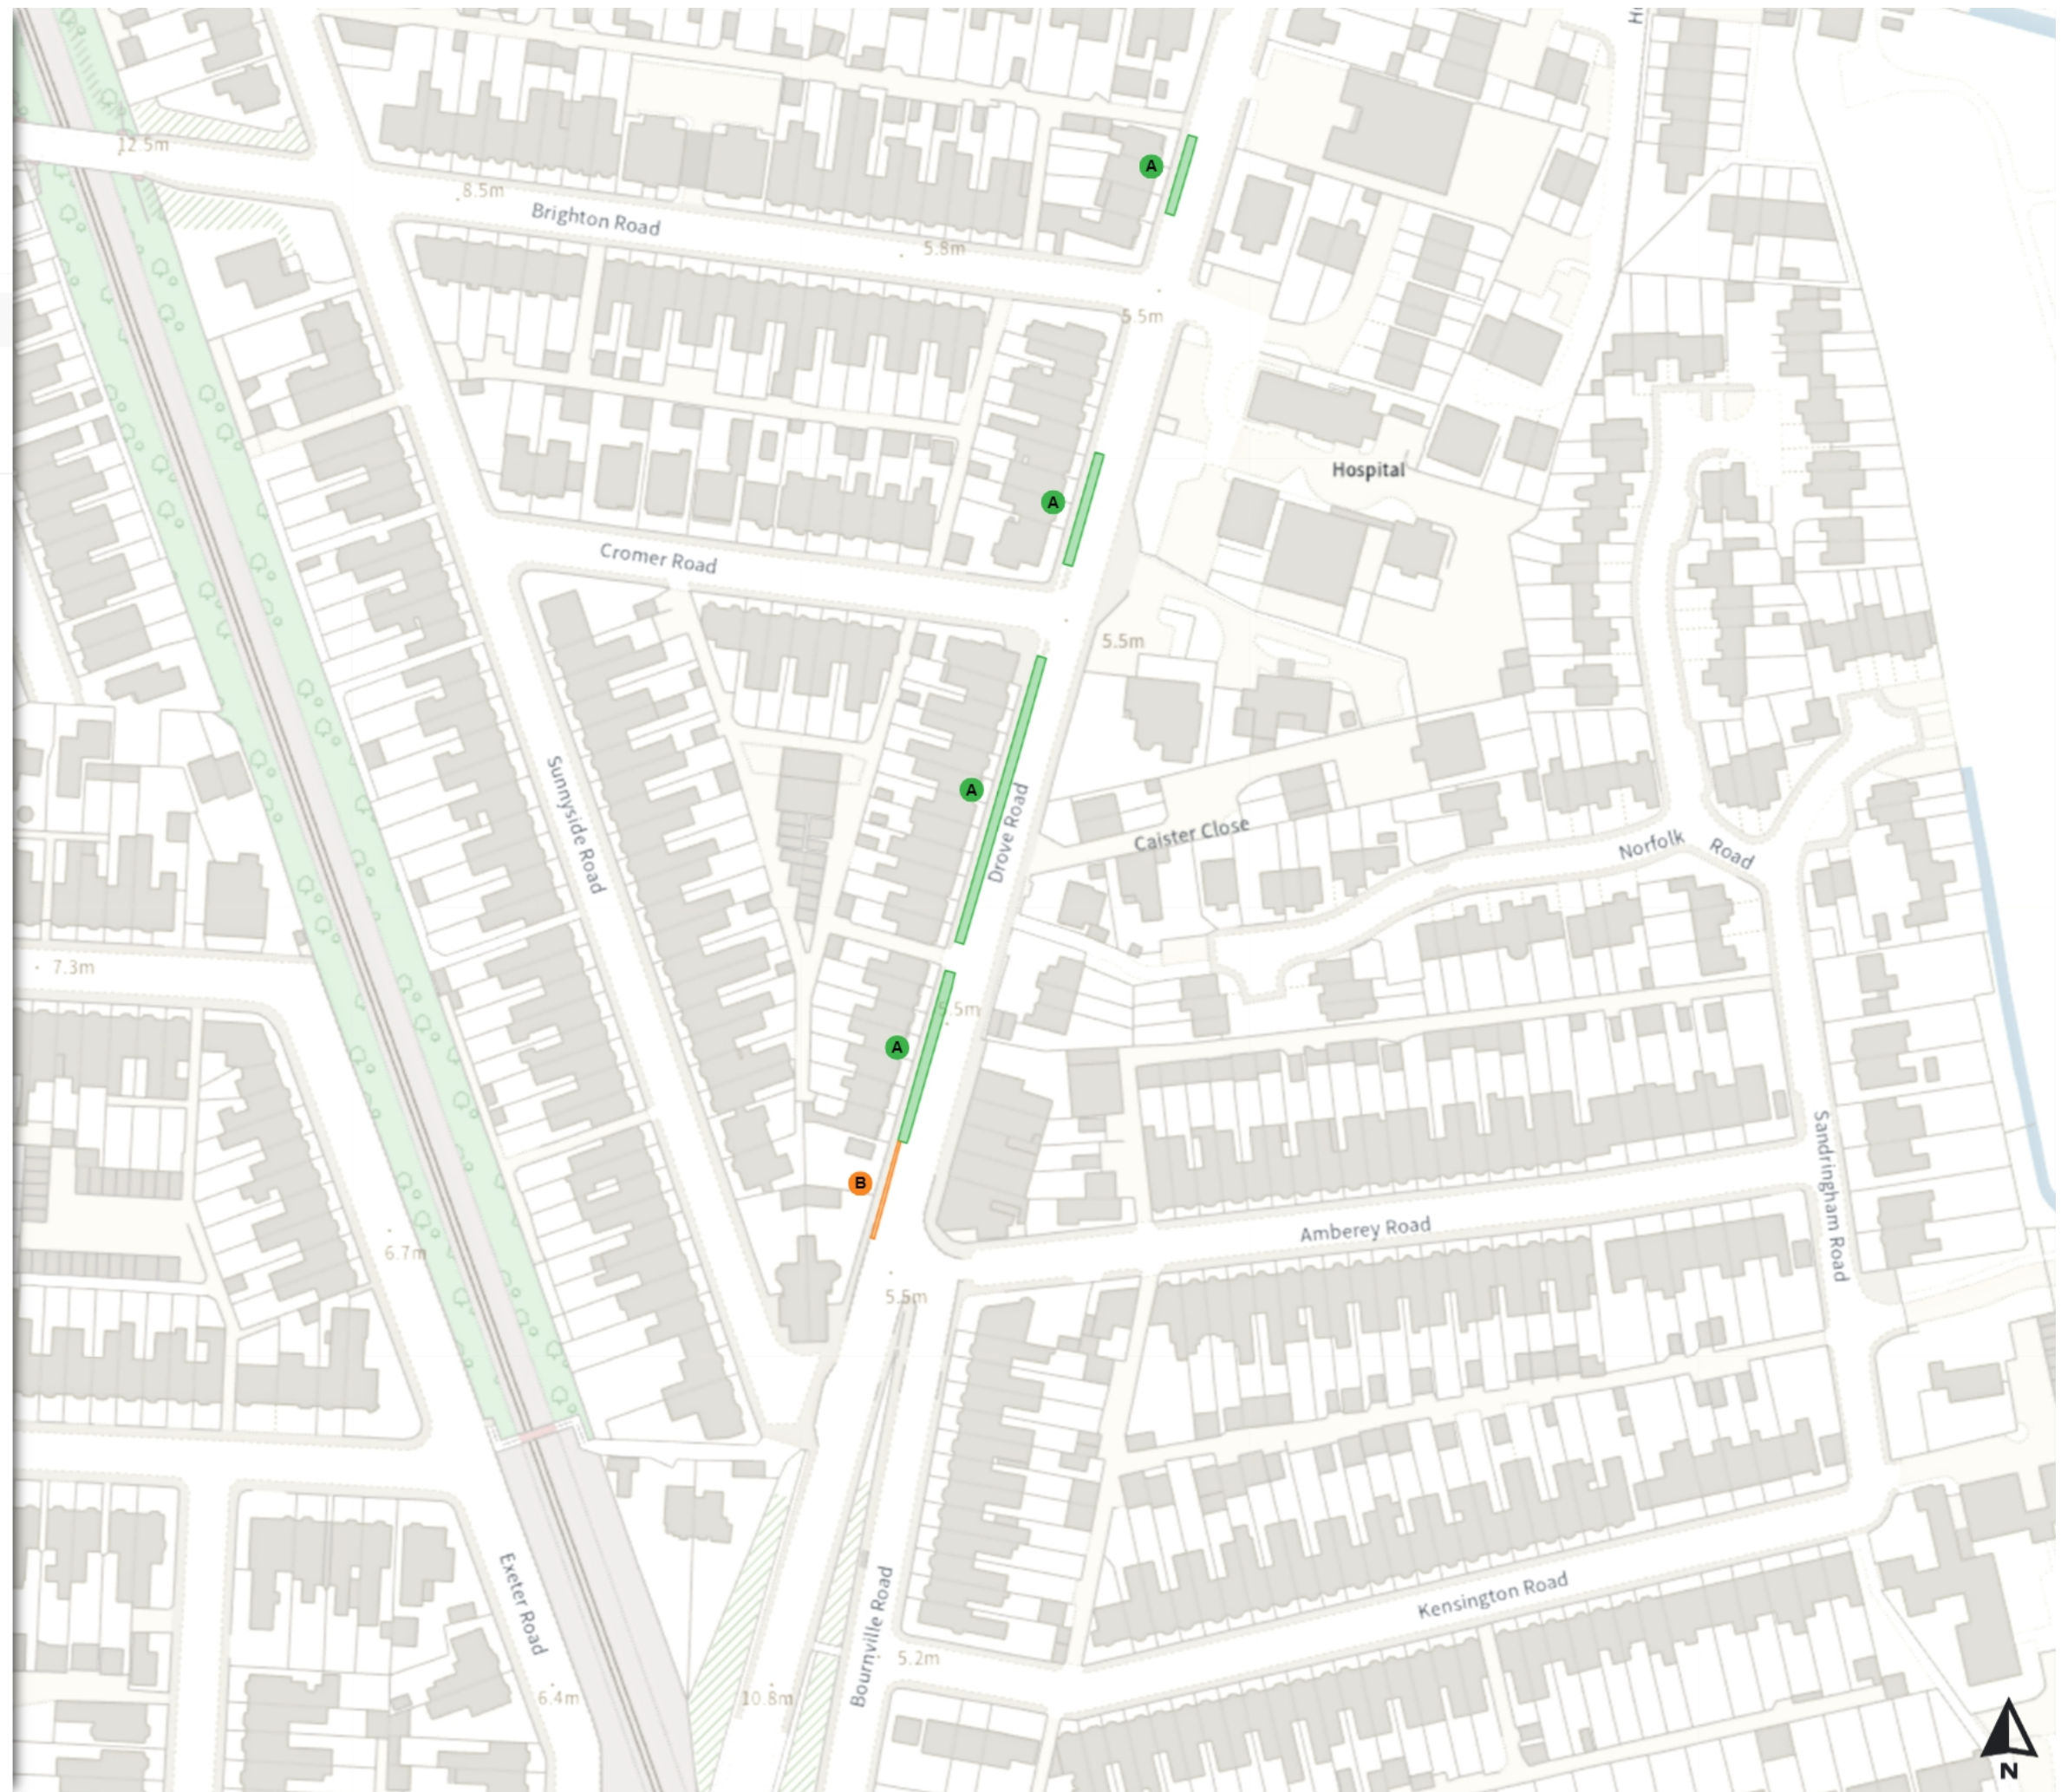

Variation 13 Review 1 2024

Map 8 of 11

Added

- Free parking place
- A At all times
- No waiting at any time
- B At all times

0 20 40 60m

Scale: 1:1250

North-West: 332331.707, 160556.743
South-East: 332762.198, 160170.837

© Crown copyright and database rights 2024 Ordnance Survey.
You are not permitted to copy, sub-license, distribute or sell any of this data to third parties in any form. Licence number 100023397