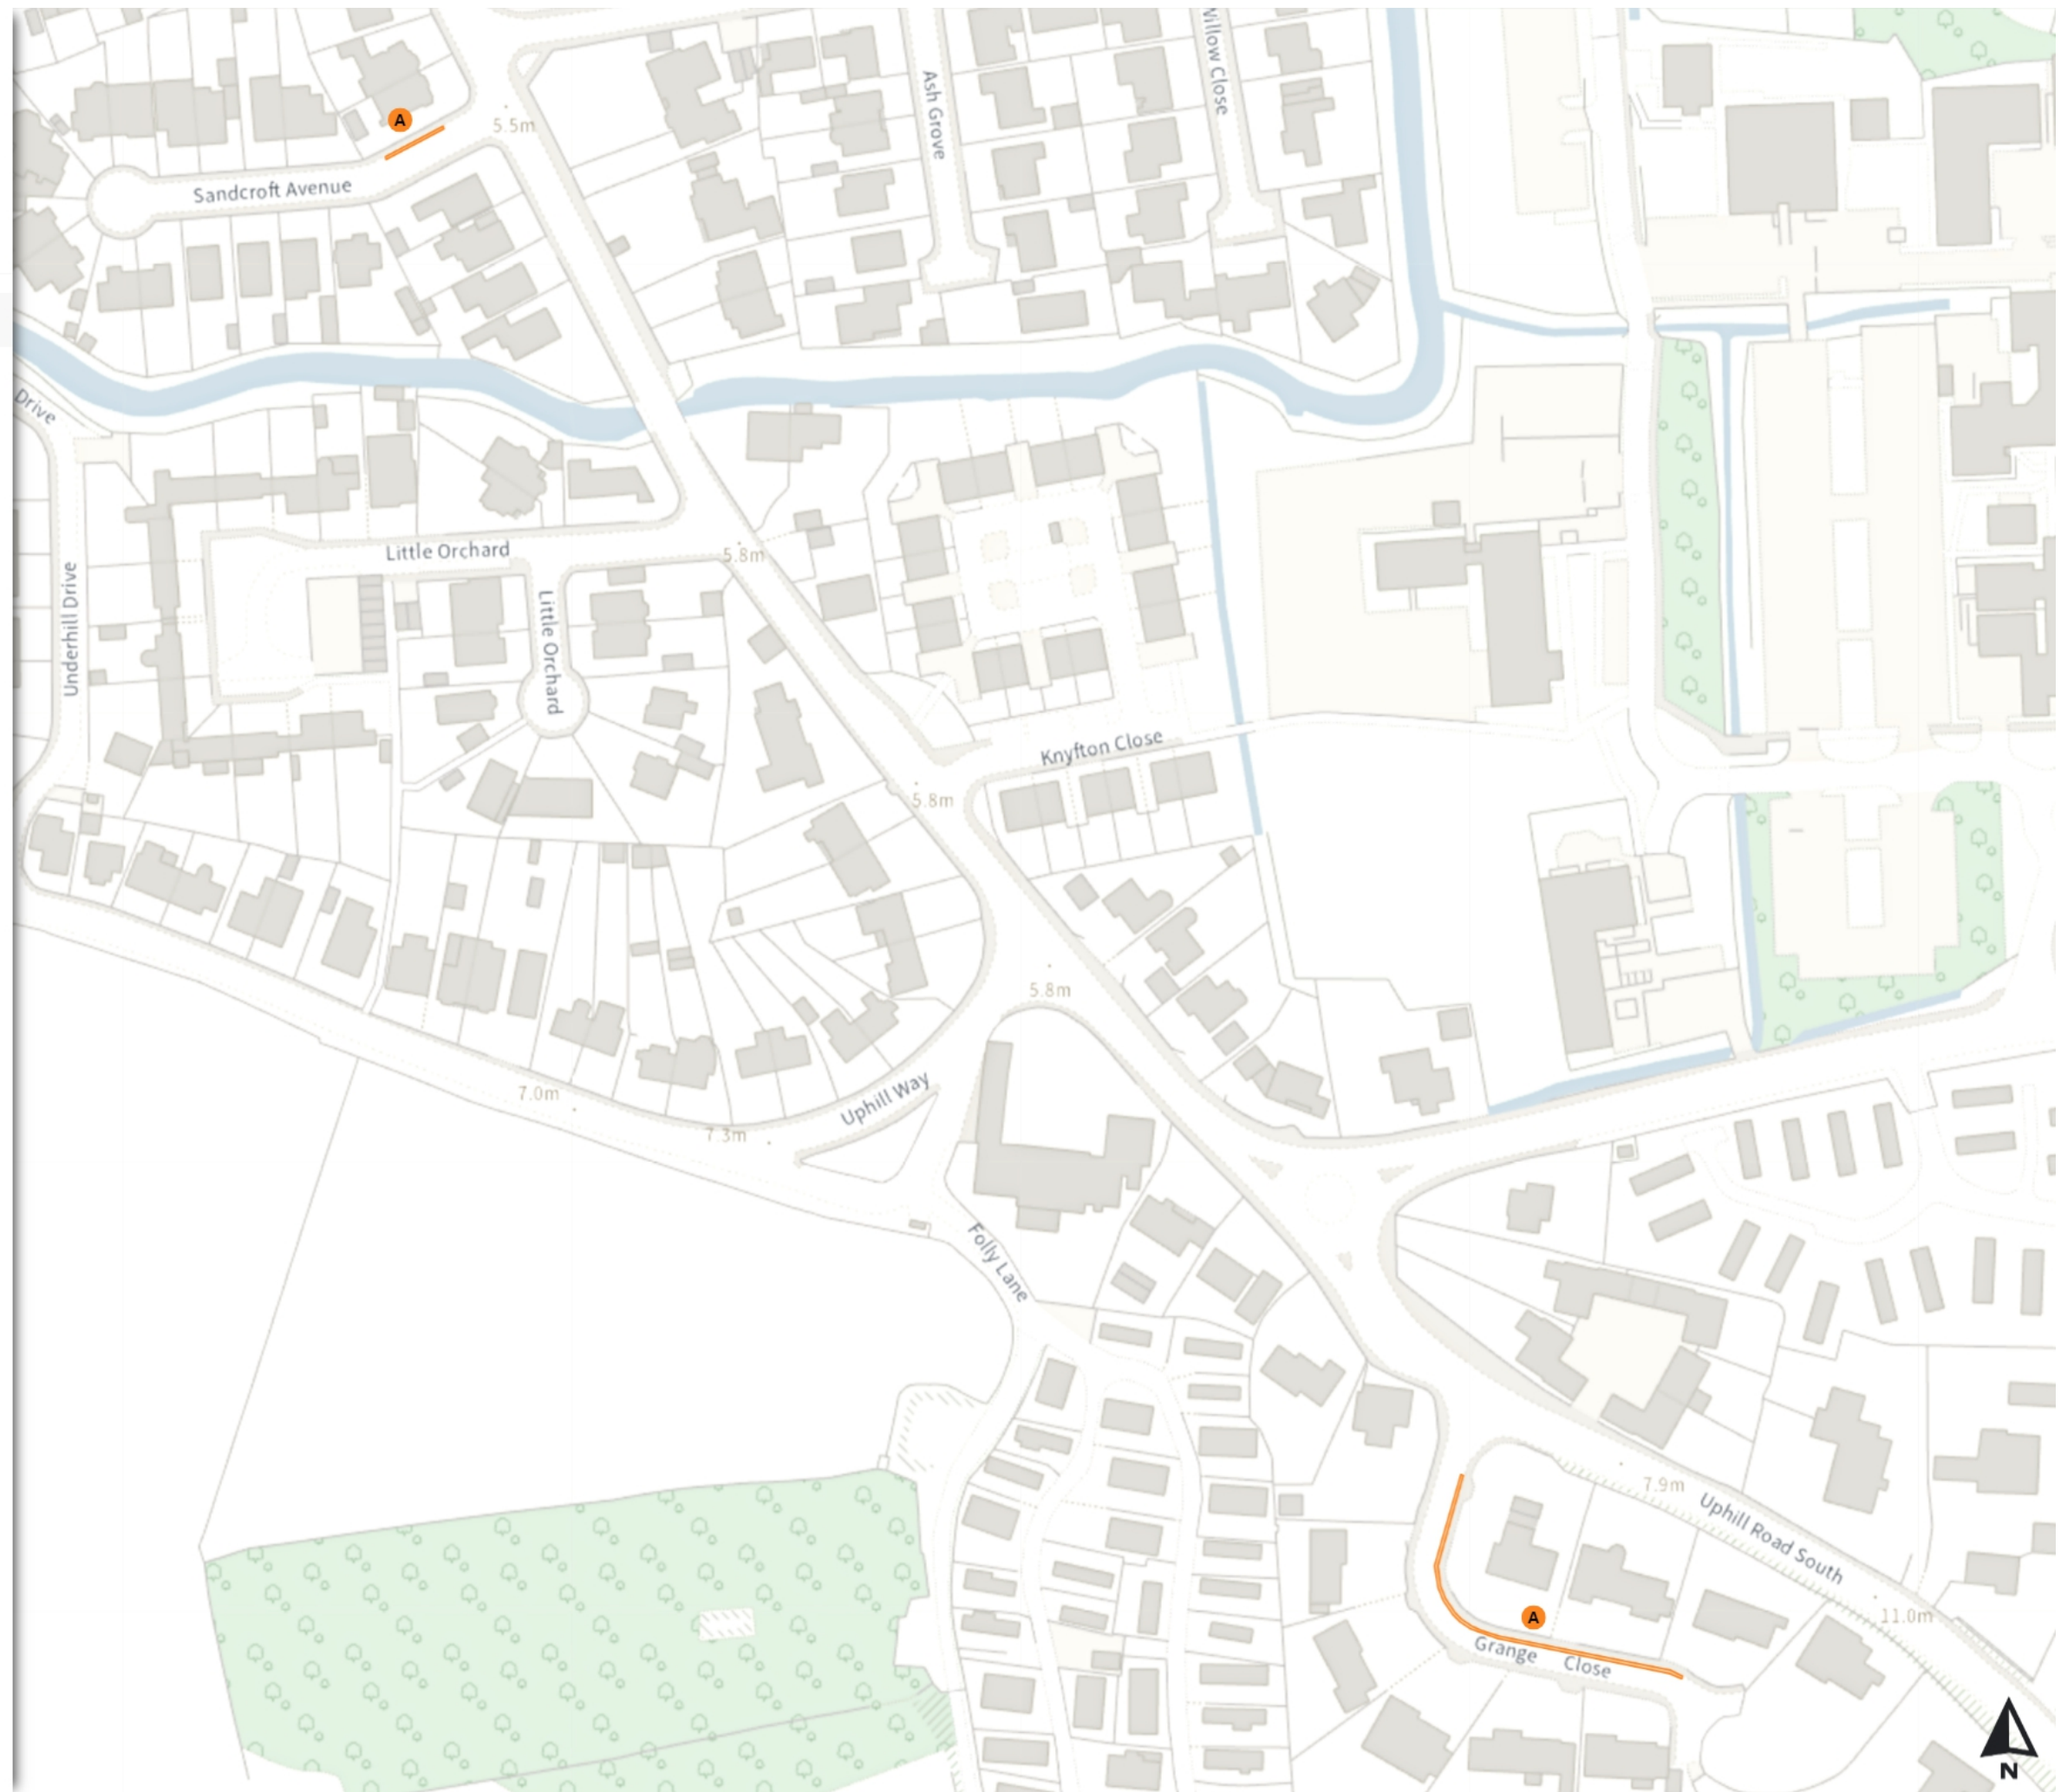

Static Order Guide

Map page indicator

Shows current map number against total and indicates if the legend is split over multiple pages eg. 2a, 2b, 2c

Change type

Indicates whether restrictions have been Added, Modified or Removed

Map 9 of 11

Added

 No waiting

 00:00-06:00

0 20 40 60m

Scale: 1:1250

North-West: 345835.114, 160518.67
South-East: 346266.604, 160133.92

© Crown copyright and database rights 2024 Ordnance Survey.
You are not permitted to copy, sub-license, distribute or sell any of this data to third parties in any form. Licence number 100023397

Variation 13 Review 1 2024

Map 10 of 11

Added

- No waiting at any time
- At all times

0 20 40 60m

Scale: 1:1250

North-West: 331876.162, 158612.6
South-East: 332306.787, 158226.513

© Crown copyright and database rights 2024 Ordnance Survey.
You are not permitted to copy, sub-license, distribute or sell any of this data to third parties in any form. Licence number 100023397

Added

- No waiting at any time
- At all times

0 20 40 60m

Scale: 1:1250

North-West: 341811.822, 157910.94
South-East: 342243.239, 157525.654

© Crown copyright and database rights 2024 Ordnance Survey.
You are not permitted to copy, sub-license, distribute or sell any of this data to third parties in any form. Licence number 100023397