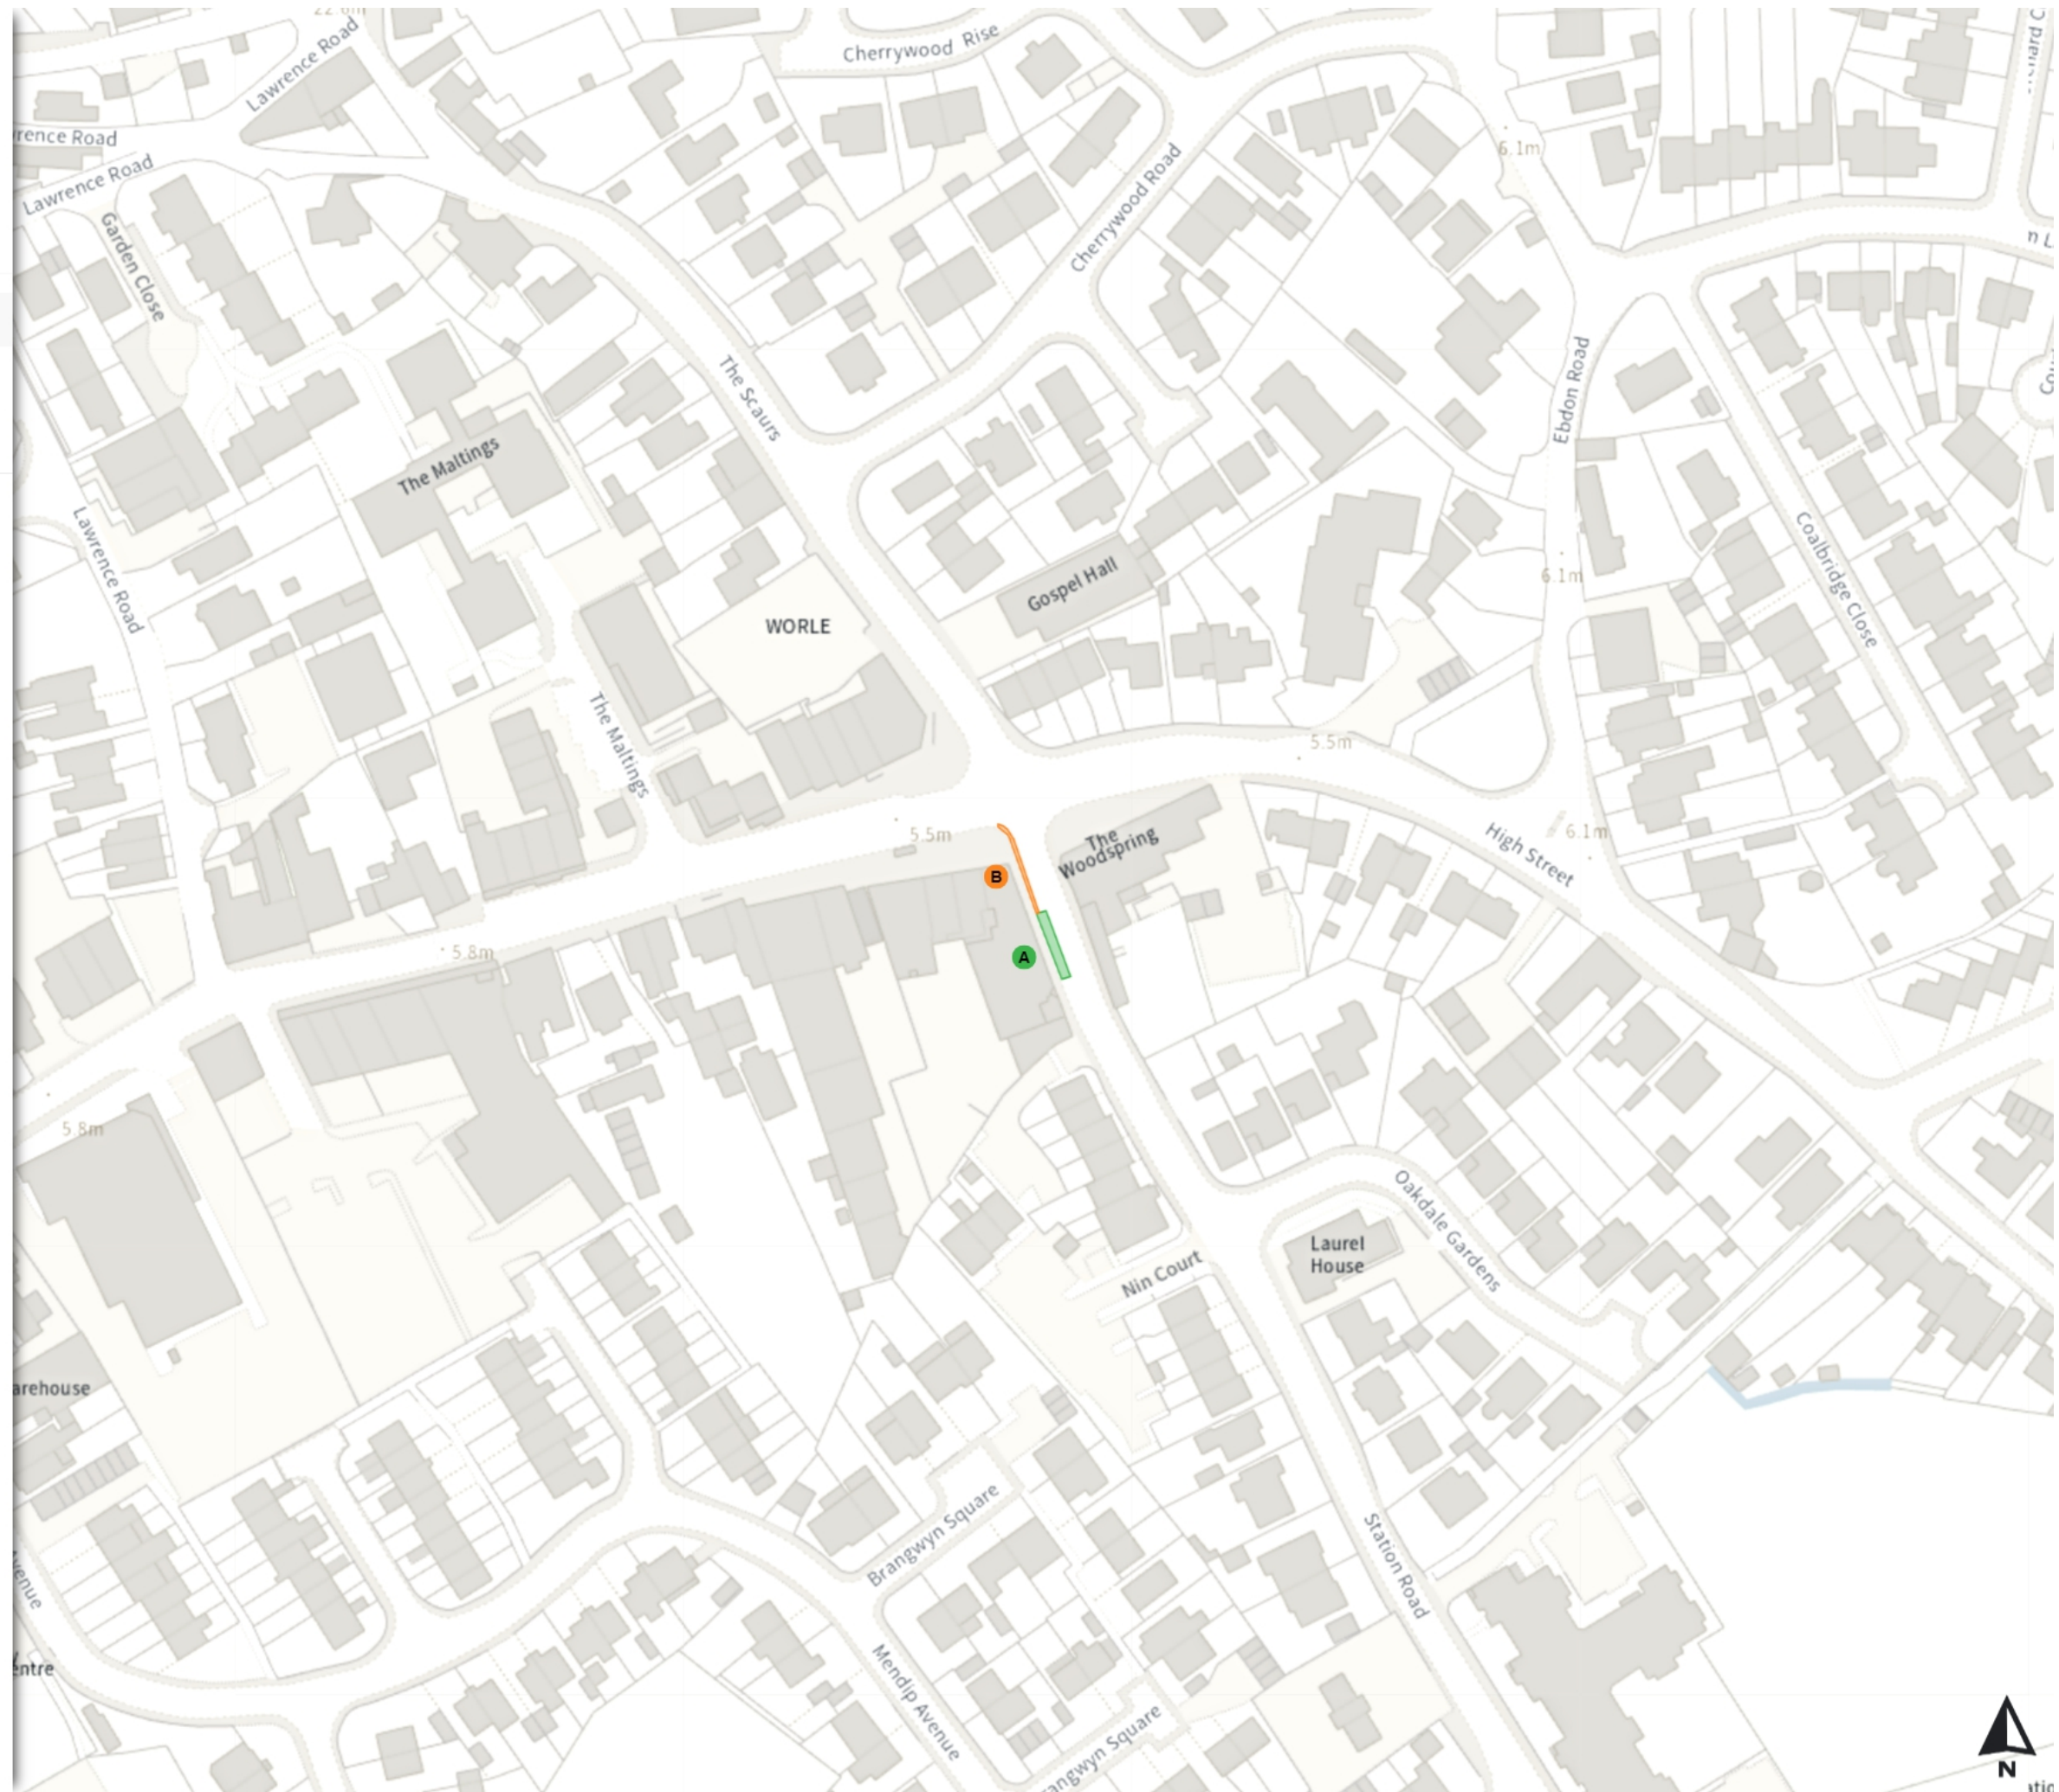

Variation 13 Review 1 2024

Map 6 of 11

Modified

- Free parking place
- A Mon-Sat 09:00-18:00 ⌚ 1h ⌚ 2h
- No waiting at any time
- B At all times

0 20 40 60m

Scale: 1:1250

North-West: 335448.69, 162973.616
South-East: 335879.204, 162588.155

© Crown copyright and database rights 2024 Ordnance Survey.
You are not permitted to copy, sub-license, distribute or sell any of this data to third parties in any form. Licence number 100023397