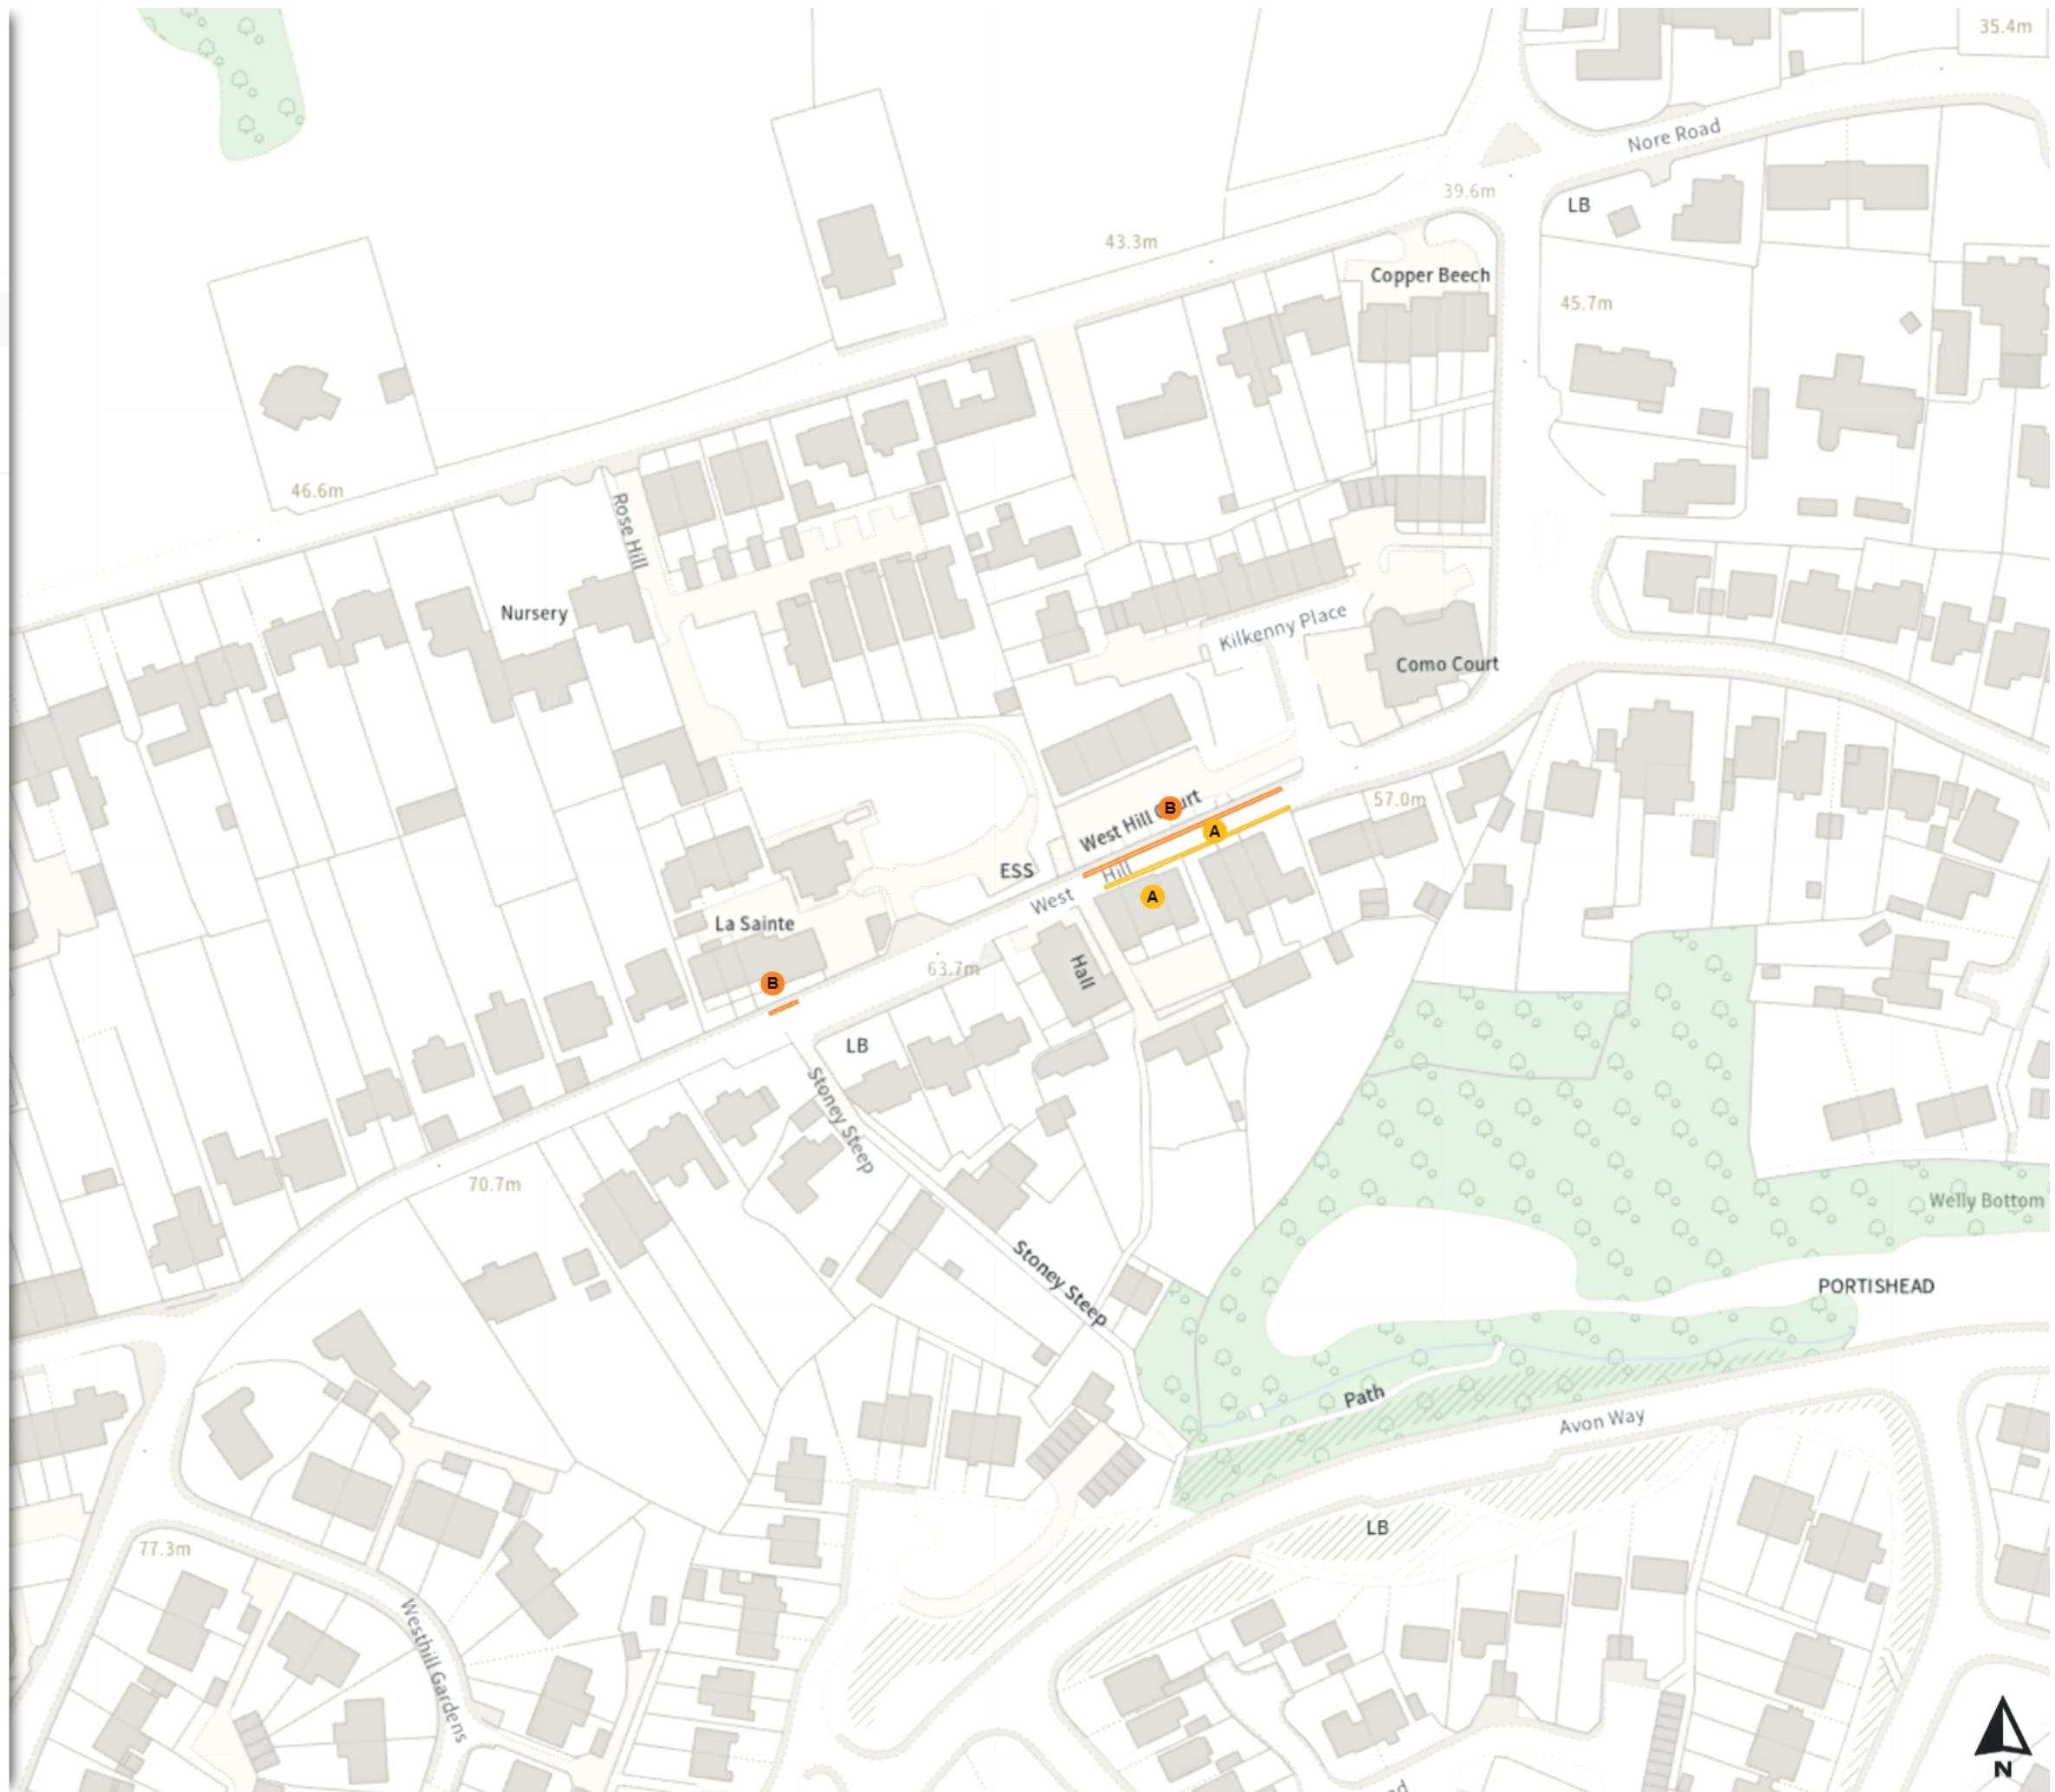

Static Order Guide

Map page indicator

Shows current map number against total and indicates if the legend is split over multiple pages eg. 2a, 2b, 2c

Change type

Indicates whether restrictions have been Added, Modified or Removed

Restriction durations

Where no months or days are specified, restrictions apply all year and all week

Variation 13 Review 1 2024

Map 1 of 11

Added

- No waiting
- 08:00-18:00
- No waiting at any time
- At all times

0 20 40 60m

Scale: 1:1250

North-West: 345951.273, 176769.713
South-East: 346381.377, 176386.168

© Crown copyright and database rights 2024 Ordnance Survey.
You are not permitted to copy, sub-license, distribute or sell any of this data to third parties in any form. Licence number 100023397

Variation 13 Review 1 2024

Map 2 of 11

Added

- No waiting at any time
- At all times

0 20 40 60m

Scale: 1:1250

North-West: 347045.729, 176719.159
South-East: 347475.919, 176335.704

© Crown copyright and database rights 2024 Ordnance Survey.
You are not permitted to copy, sub-license, distribute or sell any of this data to third parties in any form. Licence number 100023397