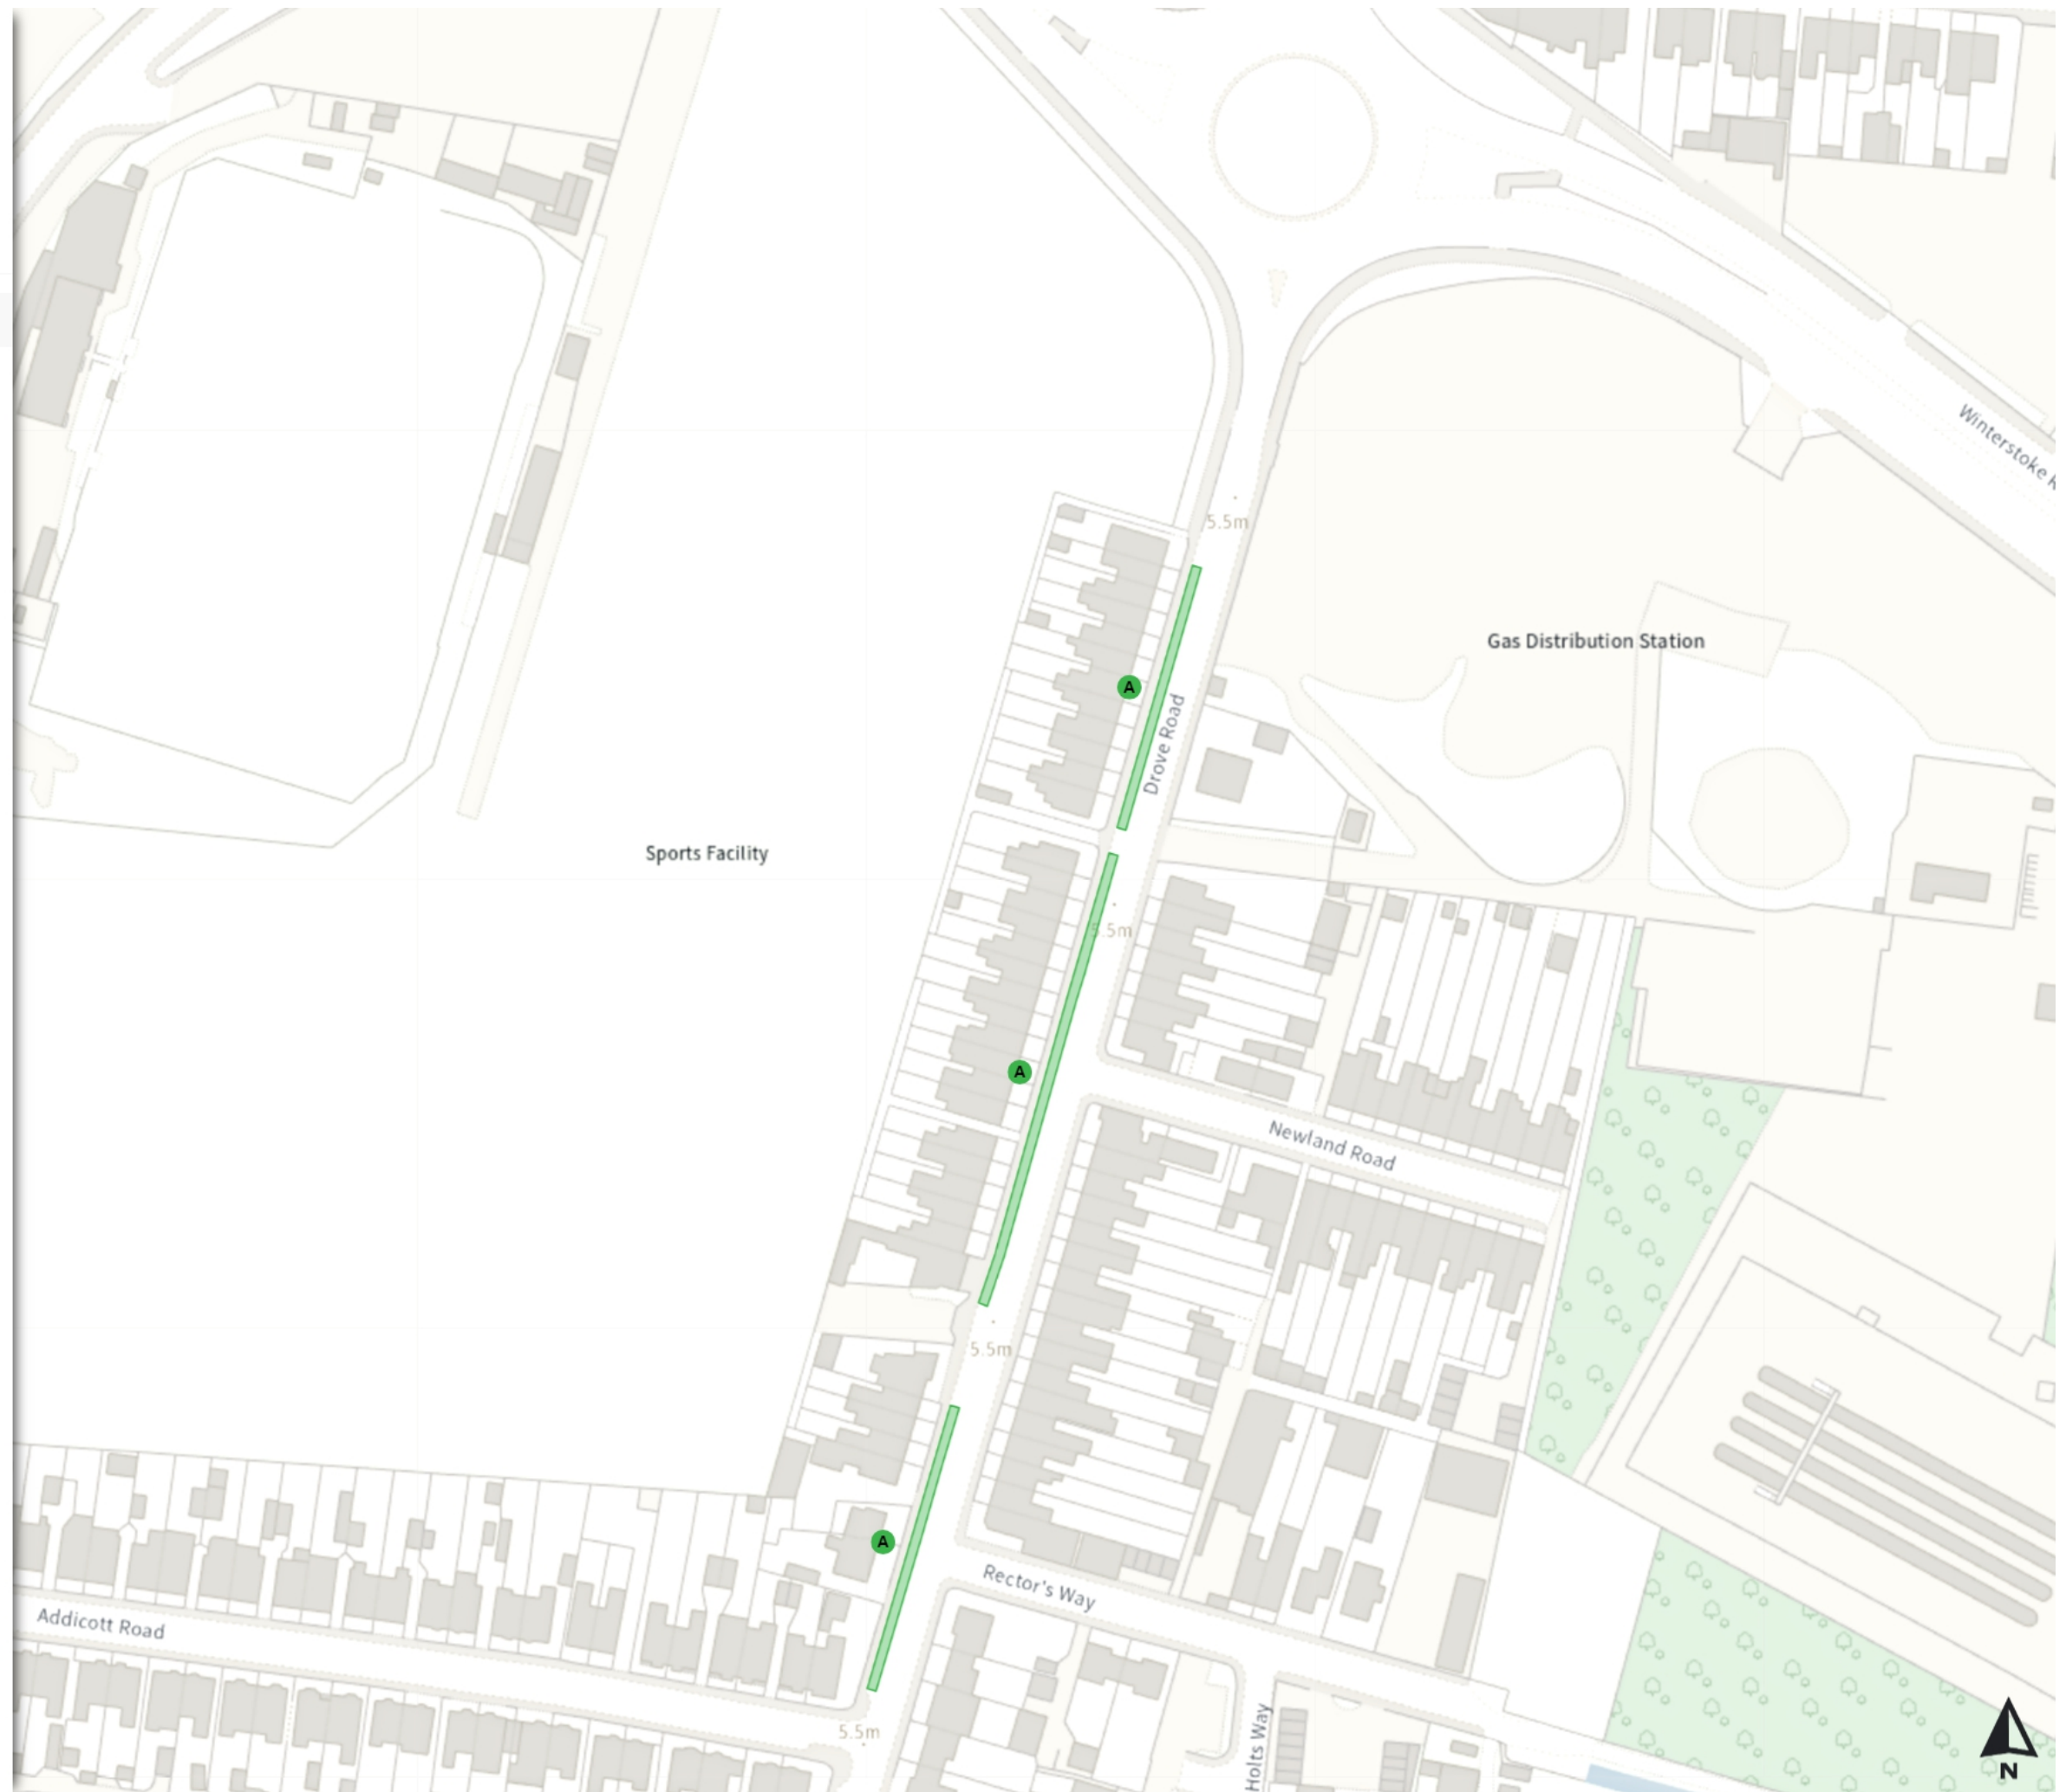

Variation 13 Review 1 2024

Map 6 of 11

Modified

- Free parking place
- A Mon-Sat 09:00-18:00 ⌚ 1h ⌚ 2h
- No waiting at any time
- B At all times

0 20 40 60m

Scale: 1:1250

North-West: 335448.69, 162973.616
South-East: 335879.204, 162588.155

Map 7 of 11

Added

Free parking place

At all times

0 20 40 60m

Scale: 1:1250

North-West: 332418.328, 160931.308
South-East: 332848.794, 160545.438

© Crown copyright and database rights 2024 Ordnance Survey.
You are not permitted to copy, sub-license, distribute or sell any of this data to third parties in any form. Licence number 100023397

Variation 13 Review 1 2024

Map 8 of 11

Added

- Free parking place
- A At all times
- No waiting at any time
- B At all times

0 20 40 60m

Scale: 1:1250

North-West: 332331.707, 160556.743
South-East: 332762.198, 160170.837