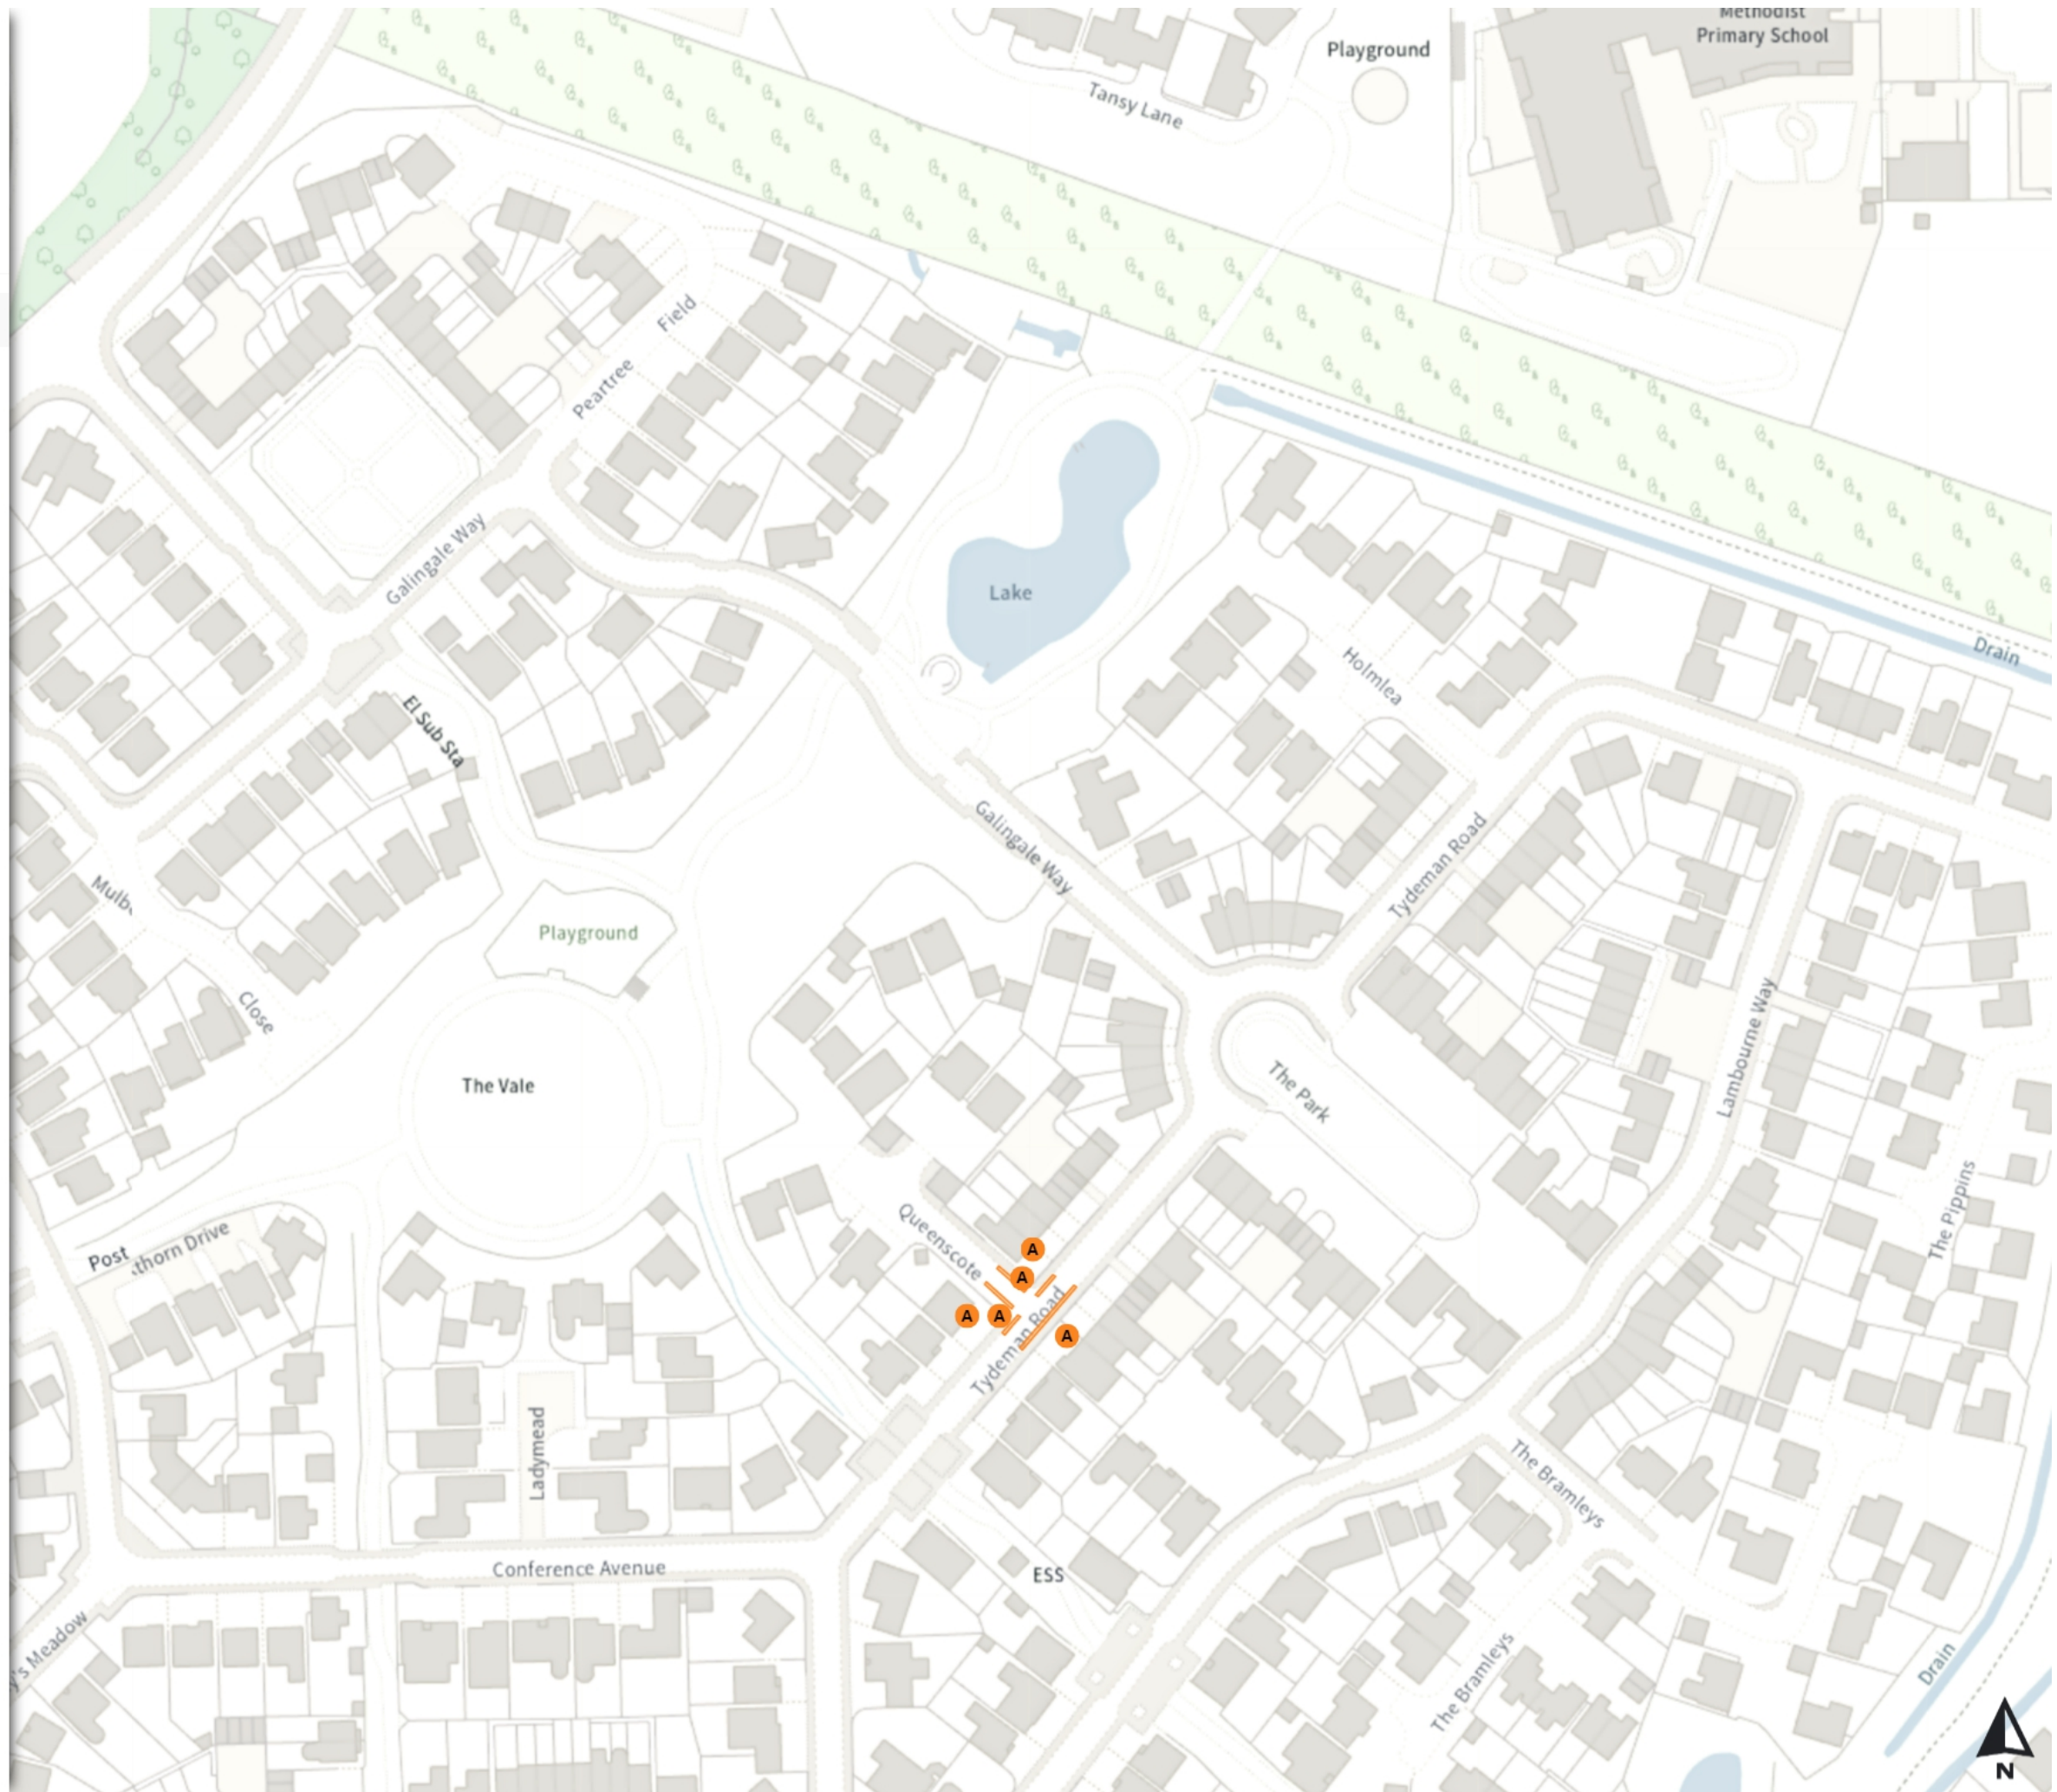

Static Order Guide

Map page indicator

Shows current map number against total and indicates if the legend is split over multiple pages eg. 2a, 2b, 2c

Change type

Indicates whether restrictions have been Added, Modified or Removed

Variation 13 Review 1 2024

Map 3 of 11

Added

- No waiting at any time
- At all times

0 20 40 60m

Scale: 1:1250

North-West: 347476.117, 176714.685
South-East: 347906.339, 176331.266

© Crown copyright and database rights 2024 Ordnance Survey.
You are not permitted to copy, sub-license, distribute or sell any of this data to third parties in any form. Licence number 100023397

Variation 13 Review 1 2024

Map 4 of 11

Added

No waiting at any time

At all times

0 20 40 60m

Scale: 1:1250

North-West: 347465.523, 176339.156
South-East: 347895.777, 175955.709

Map 5 of 11

Added

- No waiting at any time
- At all times

0 20 40 60m

Scale: 1:1250

North-West: 355106.058, 171299.003
South-East: 355537.309, 170915.841

© Crown copyright and database rights 2024 Ordnance Survey.
You are not permitted to copy, sub-license, distribute or sell any of this data to third parties in any form. Licence number 100023397