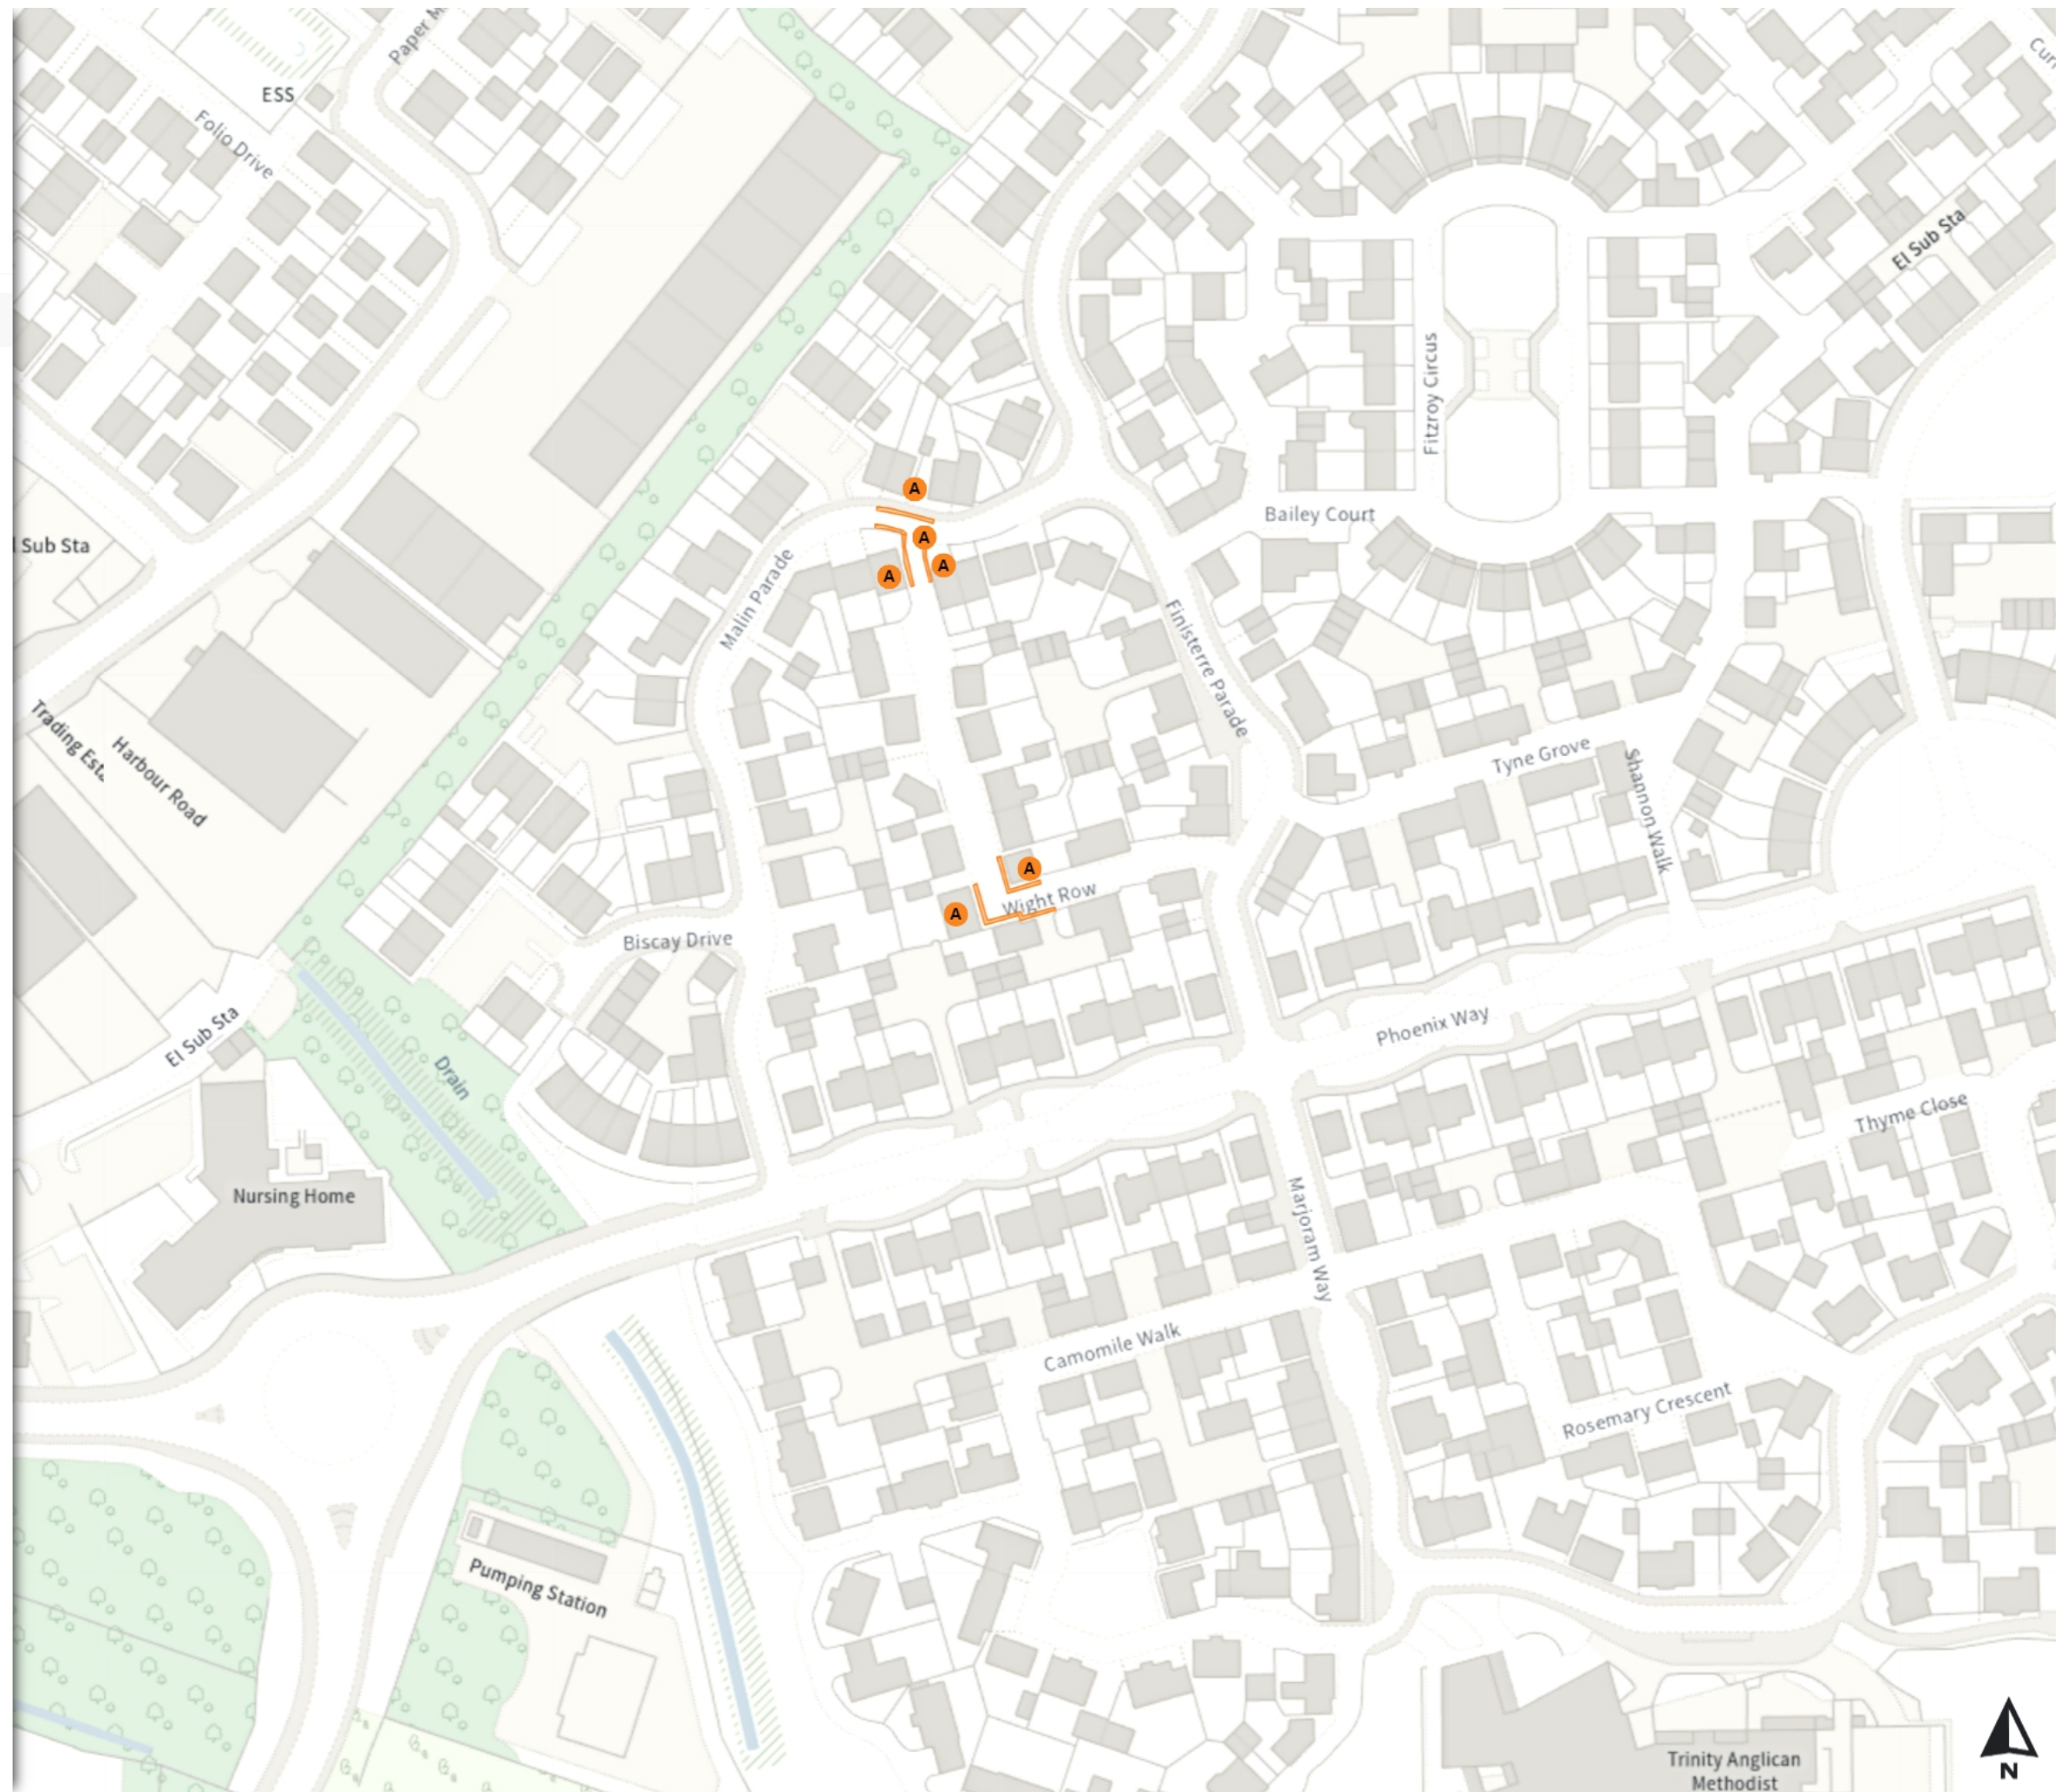

Static Order Guide

Map page indicator

Shows current map number against total and indicates if the legend is split over multiple pages eg. 2a, 2b, 2c

Change type

Indicates whether restrictions have been Added, Modified or Removed

Variation 13 Review 1 2024

Map 3 of 11

Added

- No waiting at any time
- At all times

0 20 40 60m

Scale: 1:1250

North-West: 347476.117, 176714.685
South-East: 347906.339, 176331.266

© Crown copyright and database rights 2024 Ordnance Survey.
You are not permitted to copy, sub-license, distribute or sell any of this data to third parties in any form. Licence number 100023397

Variation 13 Review 1 2024

Map 4 of 11

Added

No waiting at any time

At all times

0 20 40 60m

Scale: 1:1250

North-West: 347465.523, 176339.156
South-East: 347895.777, 175955.709

Map 5 of 11

Added

- No waiting at any time
- At all times

0 20 40 60m

Scale: 1:1250

North-West: 355106.058, 171299.003
South-East: 355537.309, 170915.841

© Crown copyright and database rights 2024 Ordnance Survey.
You are not permitted to copy, sub-license, distribute or sell any of this data to third parties in any form. Licence number 100023397