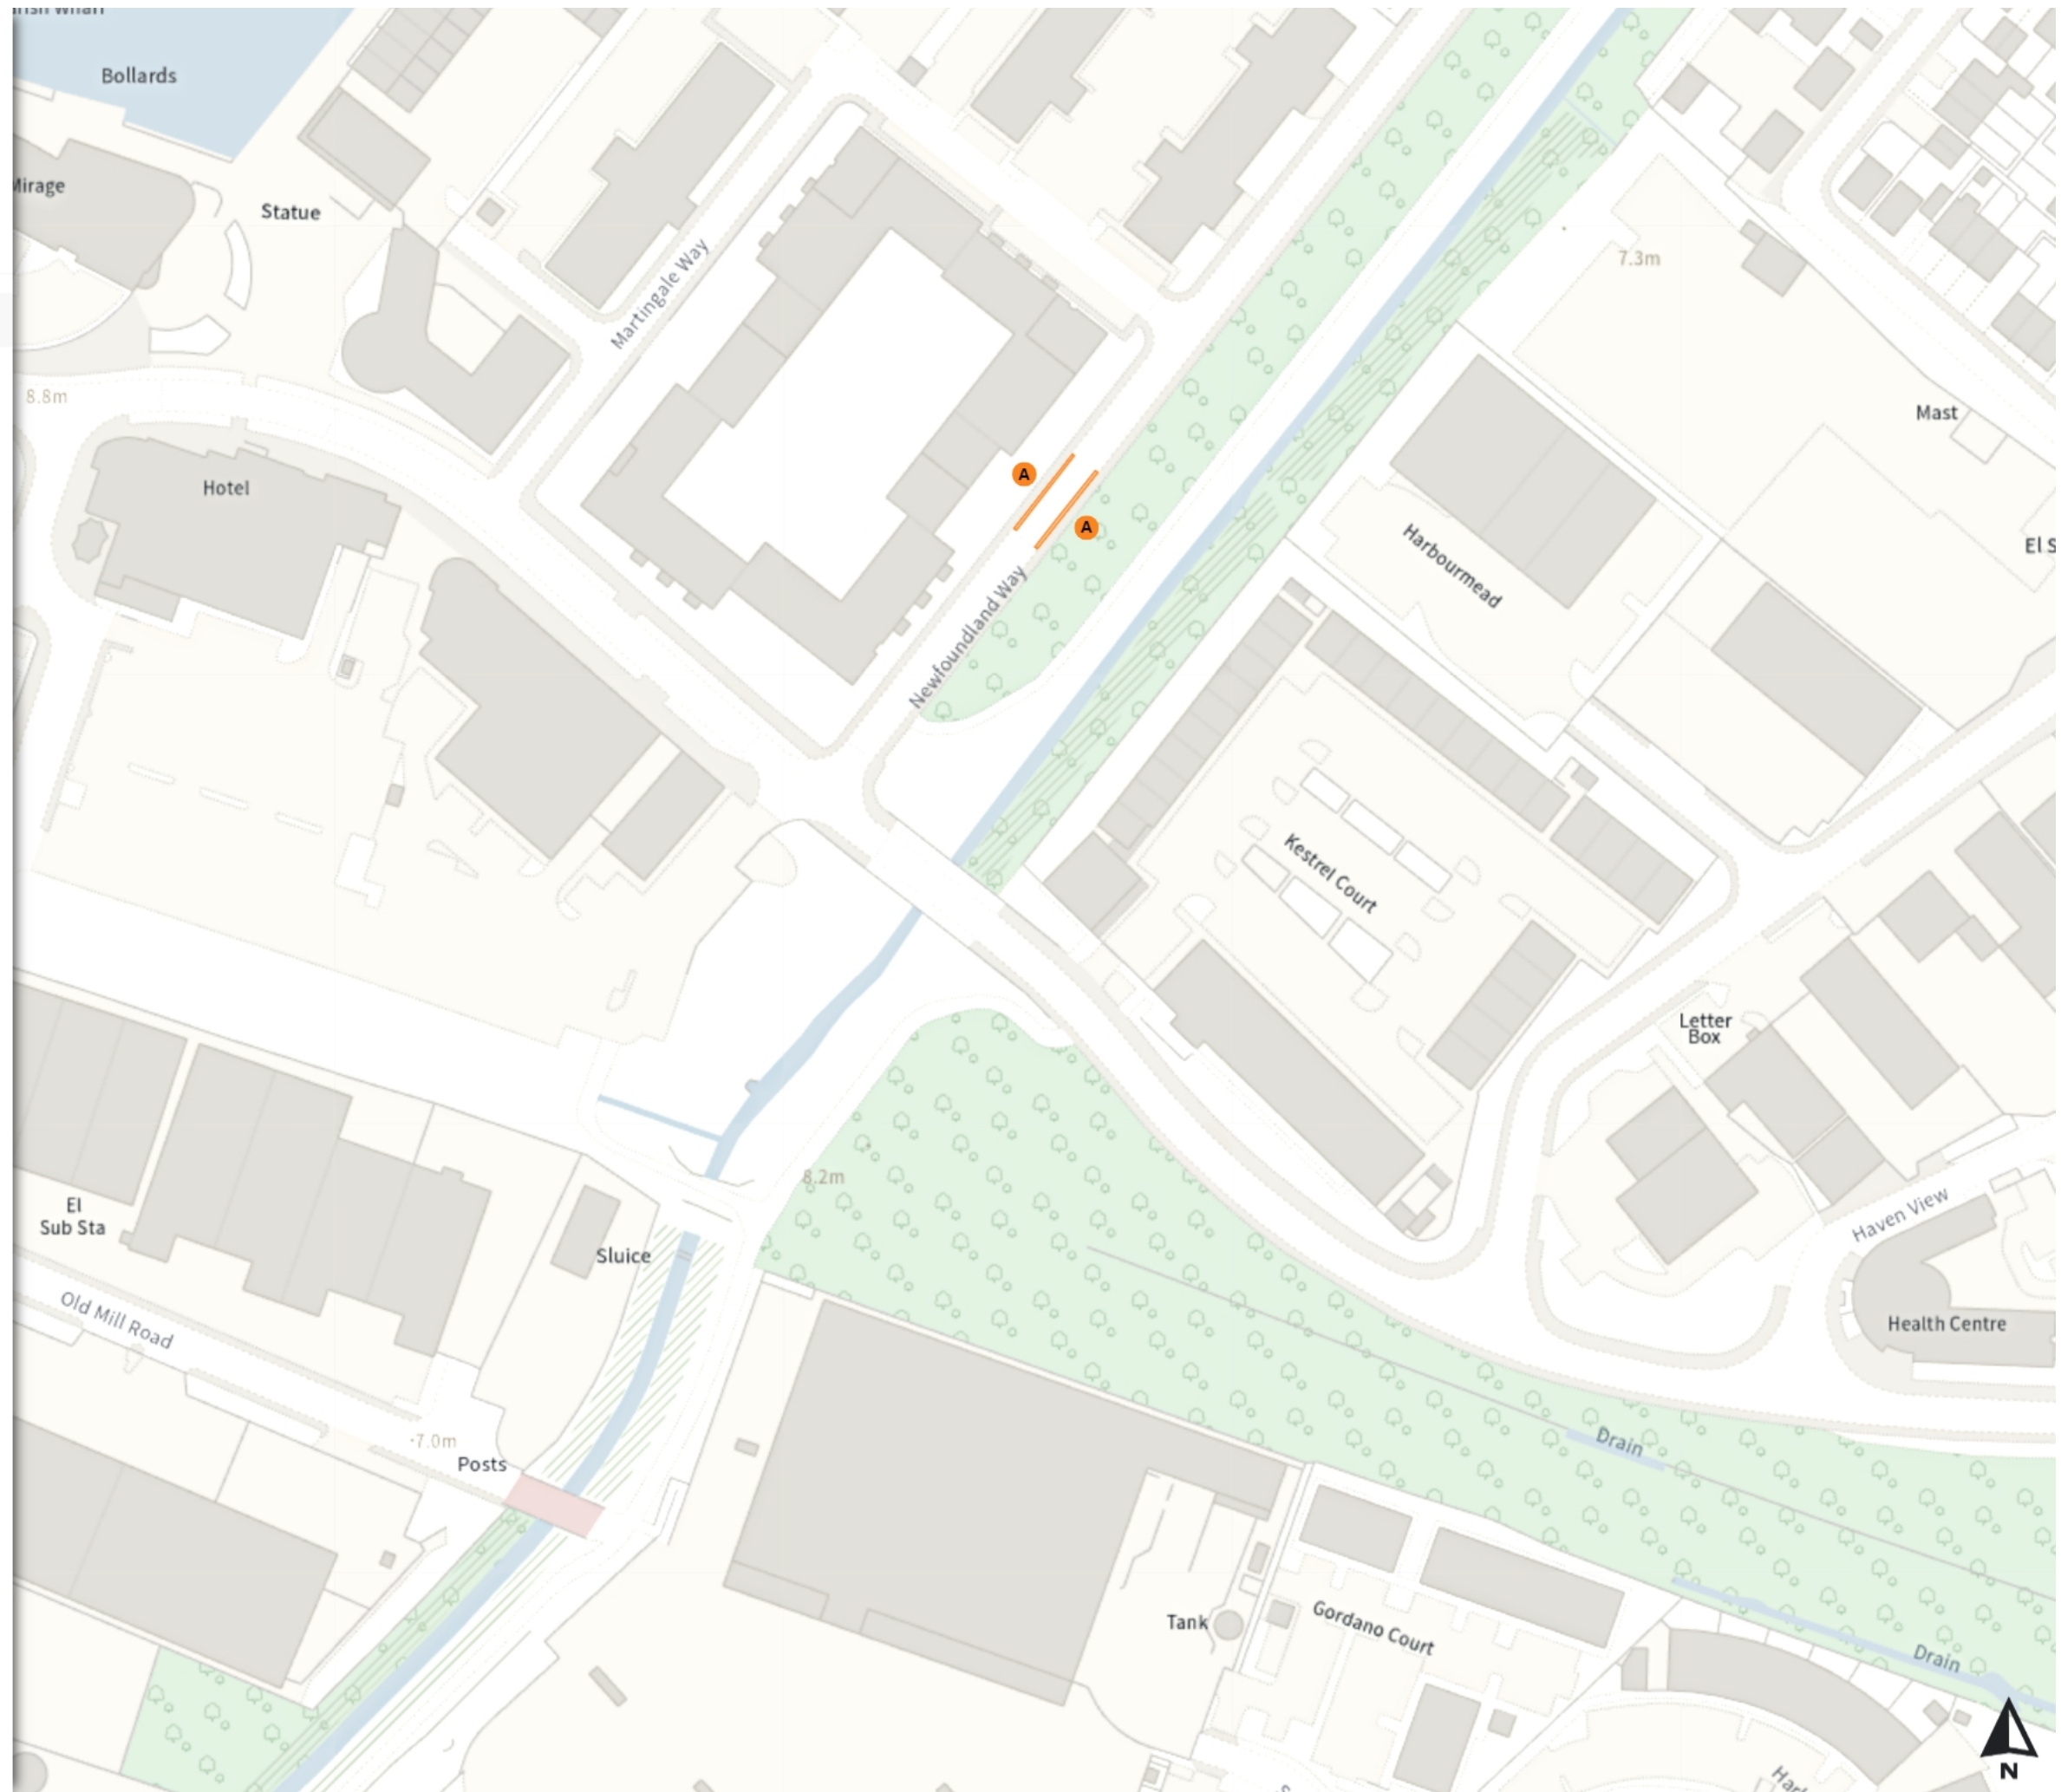

Static Order Guide

Map page indicator

Shows current map number against total and indicates if the legend is split over multiple pages eg. 2a, 2b, 2c

Change type

Indicates whether restrictions have been Added, Modified or Removed

Variation 13 Review 1 2024

Map 2 of 11

Added

- No waiting at any time
- At all times

0 20 40 60m

Scale: 1:1250

North-West: 347045.729, 176719.159
South-East: 347475.919, 176335.704

© Crown copyright and database rights 2024 Ordnance Survey.
You are not permitted to copy, sub-license, distribute or sell any of this data to third parties in any form. Licence number 100023397