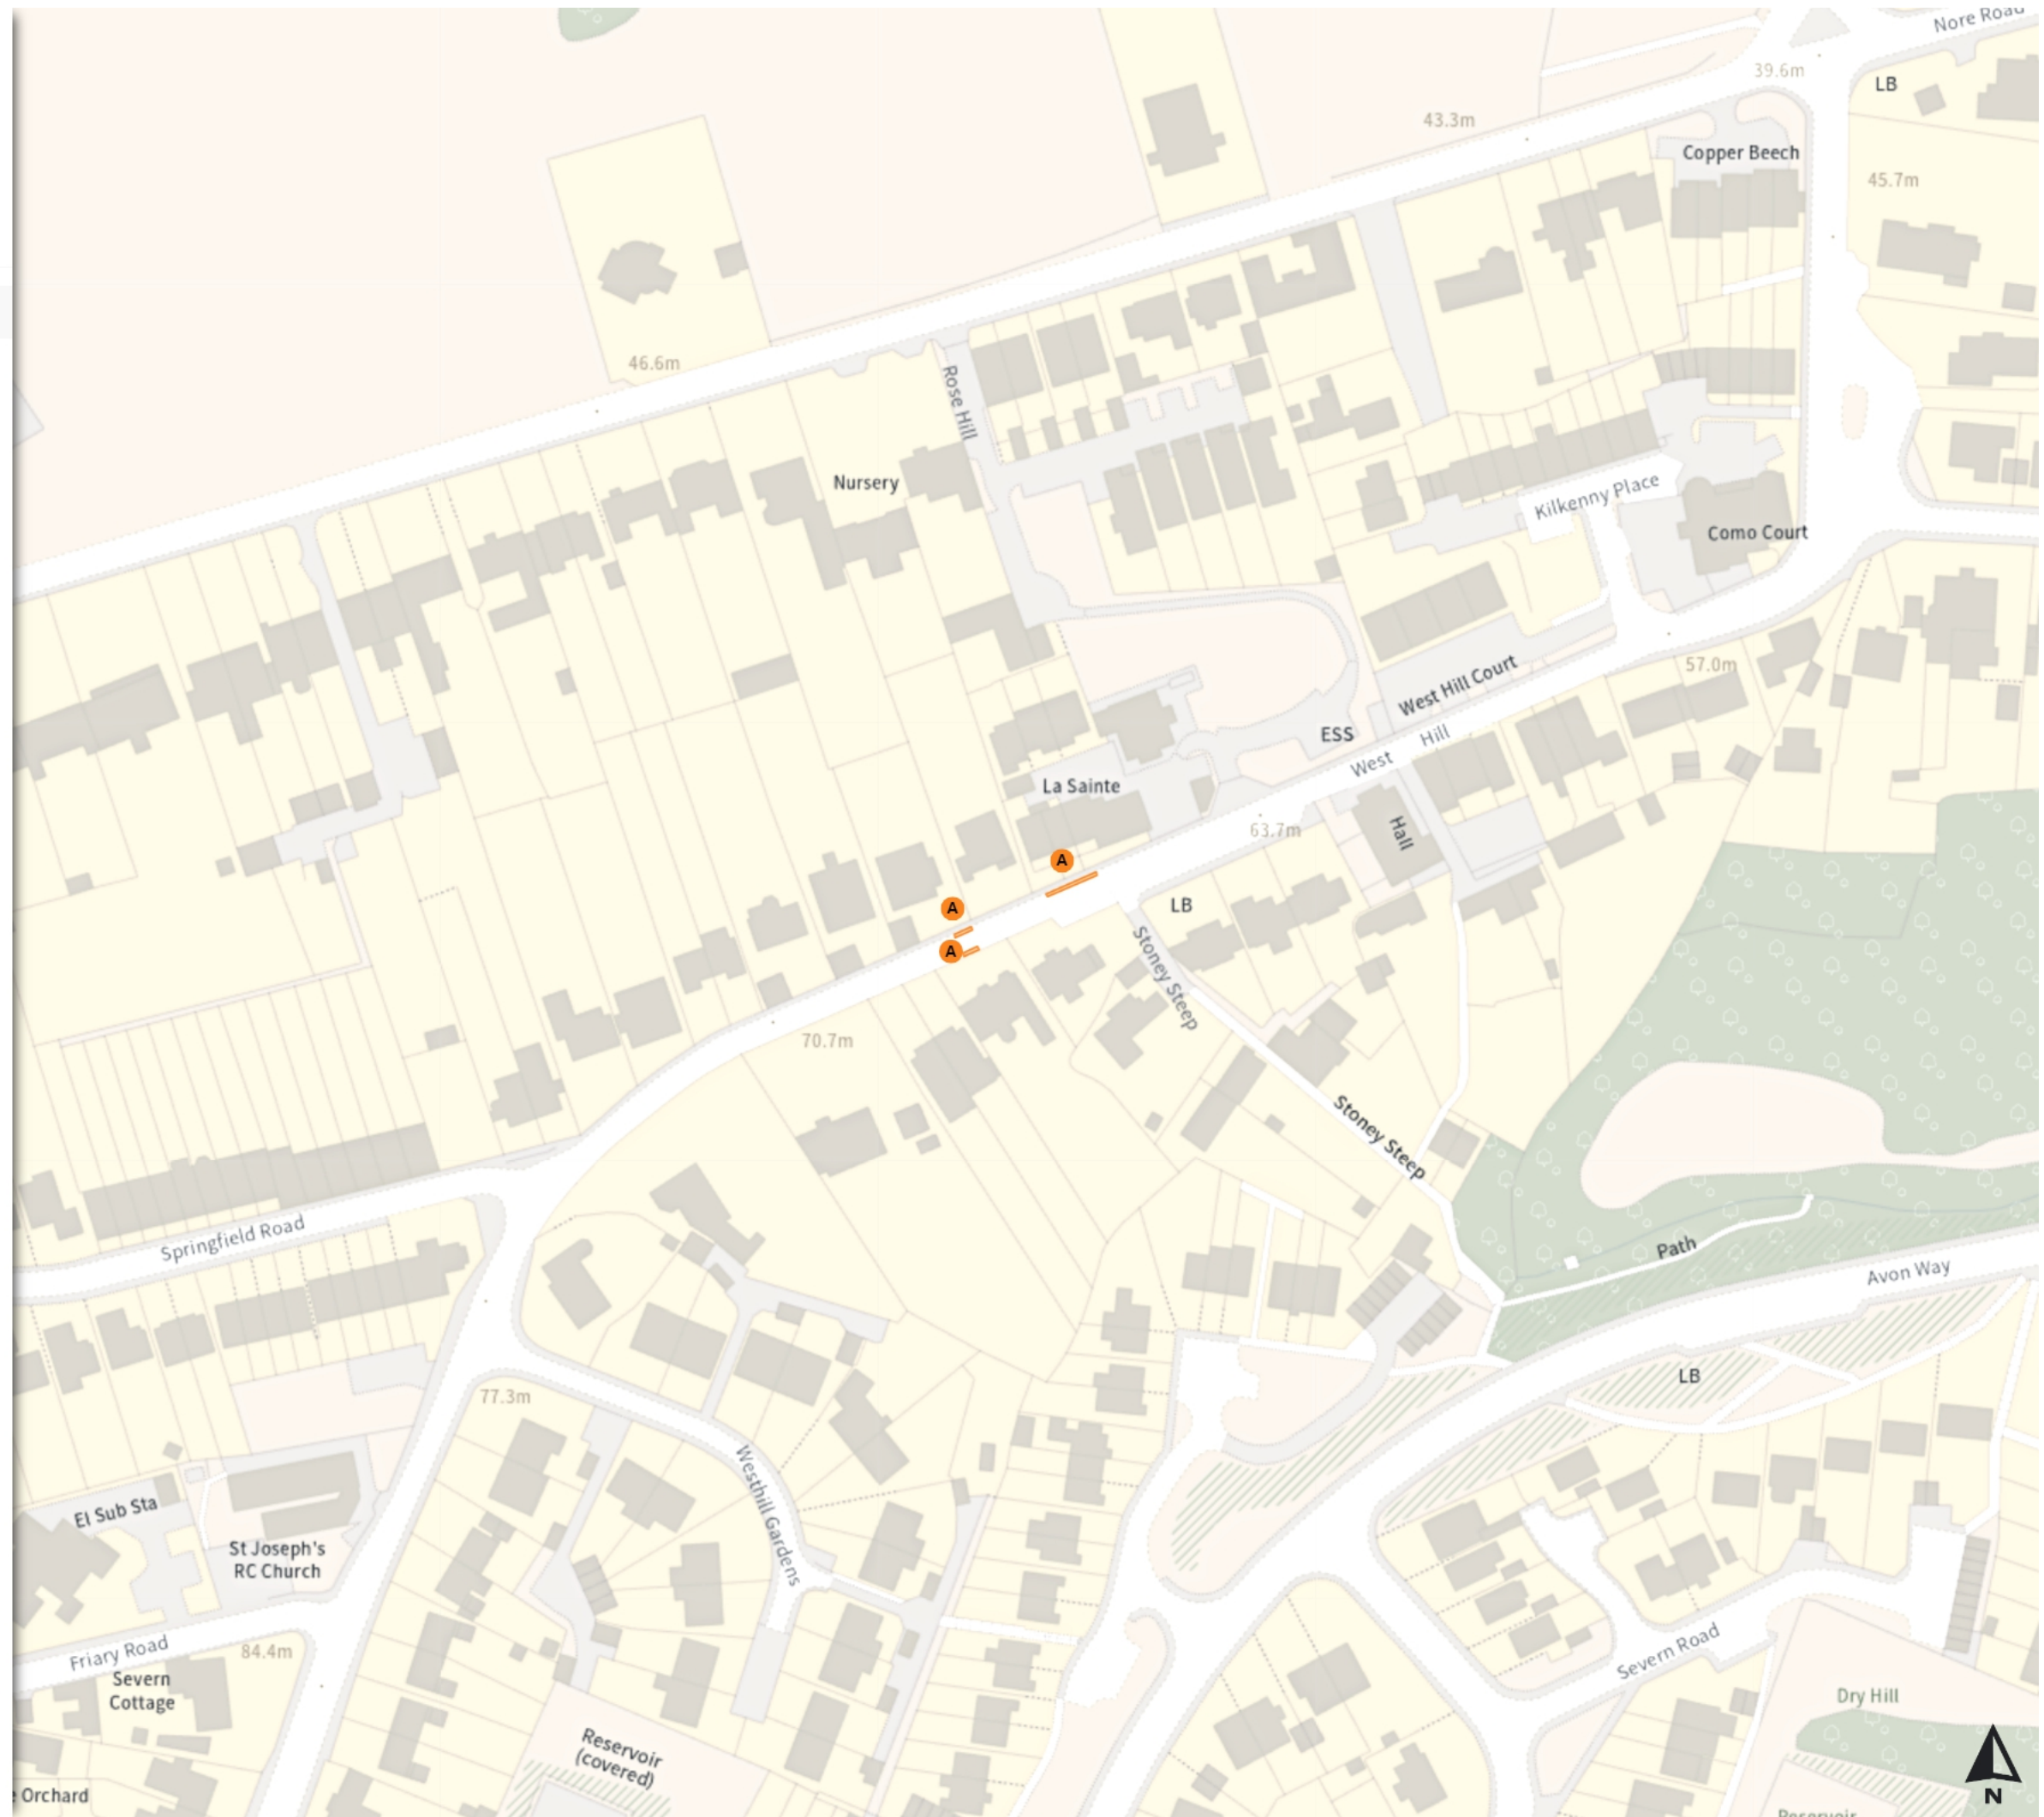

Variation 12

Map 1 of 29

Added

- No waiting at any time
- At all times

0 20 40 60m

Scale: 1:1250

North-West: 345876.696, 176745.244
South-East: 346314.092, 176346.936

© Crown copyright and database rights 2024 Ordnance Survey.
You are not permitted to copy, sub-license, distribute or sell any of this data to third parties in any form. Licence number 100023397

Variation 12

Map 27 of 29

Added

- No waiting at any time
- At all times

0 20 40 60m

Scale: 1:1250

North-West: 332415.758, 161625.669
South-East: 332853.442, 161225.032

© Crown copyright and database rights 2024 Ordnance Survey.
You are not permitted to copy, sub-license, distribute or sell any of this data to third parties in any form. Licence number 100023397

North-West: 332398.842, 160842.672
South-East: 332836.594, 160441.974

Variation 12

Map 29 of 29

Added

- Shared
- No waiting at any time
At all times
- No loading at any time
At all times

0 20 40 60m

Scale: 1:1250

North-West: 340012.266, 171831.152
South-East: 340449.641, 171431.957

© Crown copyright and database rights 2024 Ordnance Survey.
You are not permitted to copy, sub-license, distribute or sell any of this data to third parties in any form. Licence number 100023397