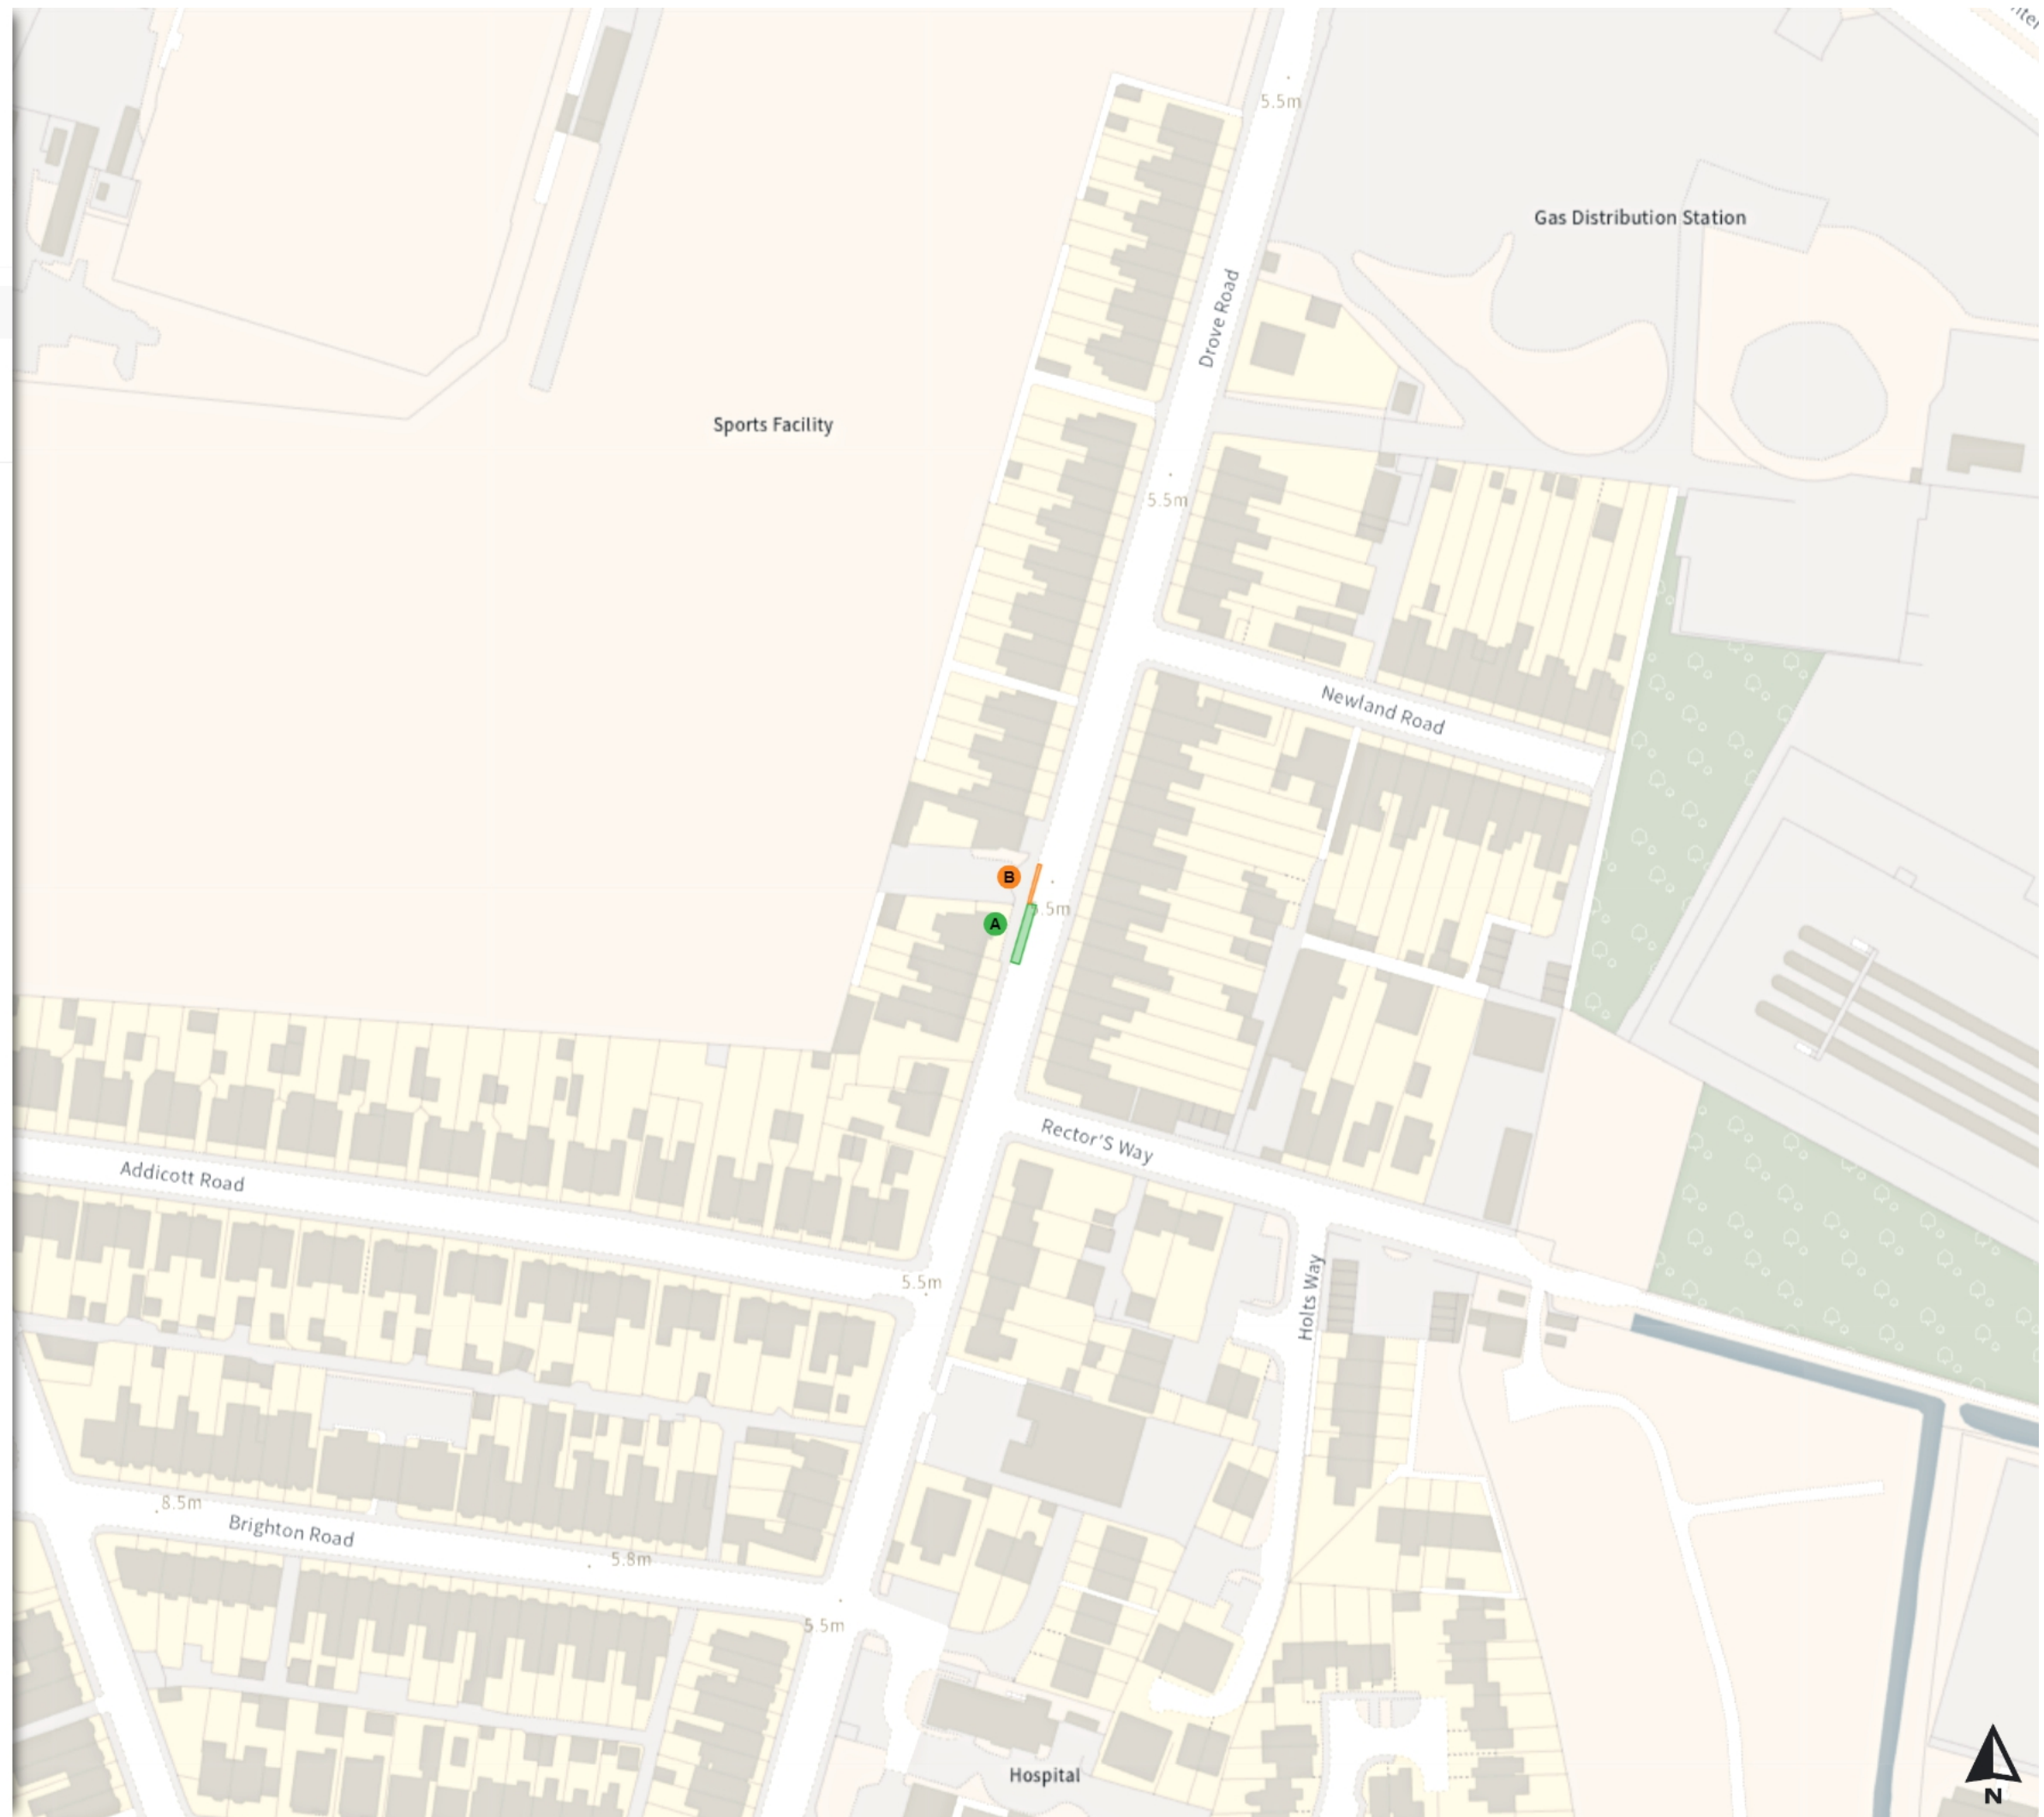

Variation 12

Map 27 of 29

Added

- No waiting at any time
- At all times

0 20 40 60m

Scale: 1:1250

North-West: 332415.758, 161625.669
South-East: 332853.442, 161225.032

© Crown copyright and database rights 2024 Ordnance Survey.
You are not permitted to copy, sub-license, distribute or sell any of this data to third parties in any form. Licence number 100023397

Variation 12

Map 28 of 29

Added

Free parking place

At all times 30m 2h

No waiting at any time

At all times

Scale: 1:1250

North-West: 332398.842, 160842.672
South-East: 332836.594, 160441.974

Variation 12

Map 29 of 29

Added

- Shared
- No waiting at any time
At all times
- No loading at any time
At all times

0 20 40 60m

Scale: 1:1250

North-West: 340012.266, 171831.152
South-East: 340449.641, 171431.957

© Crown copyright and database rights 2024 Ordnance Survey.
You are not permitted to copy, sub-license, distribute or sell any of this data to third parties in any form. Licence number 100023397