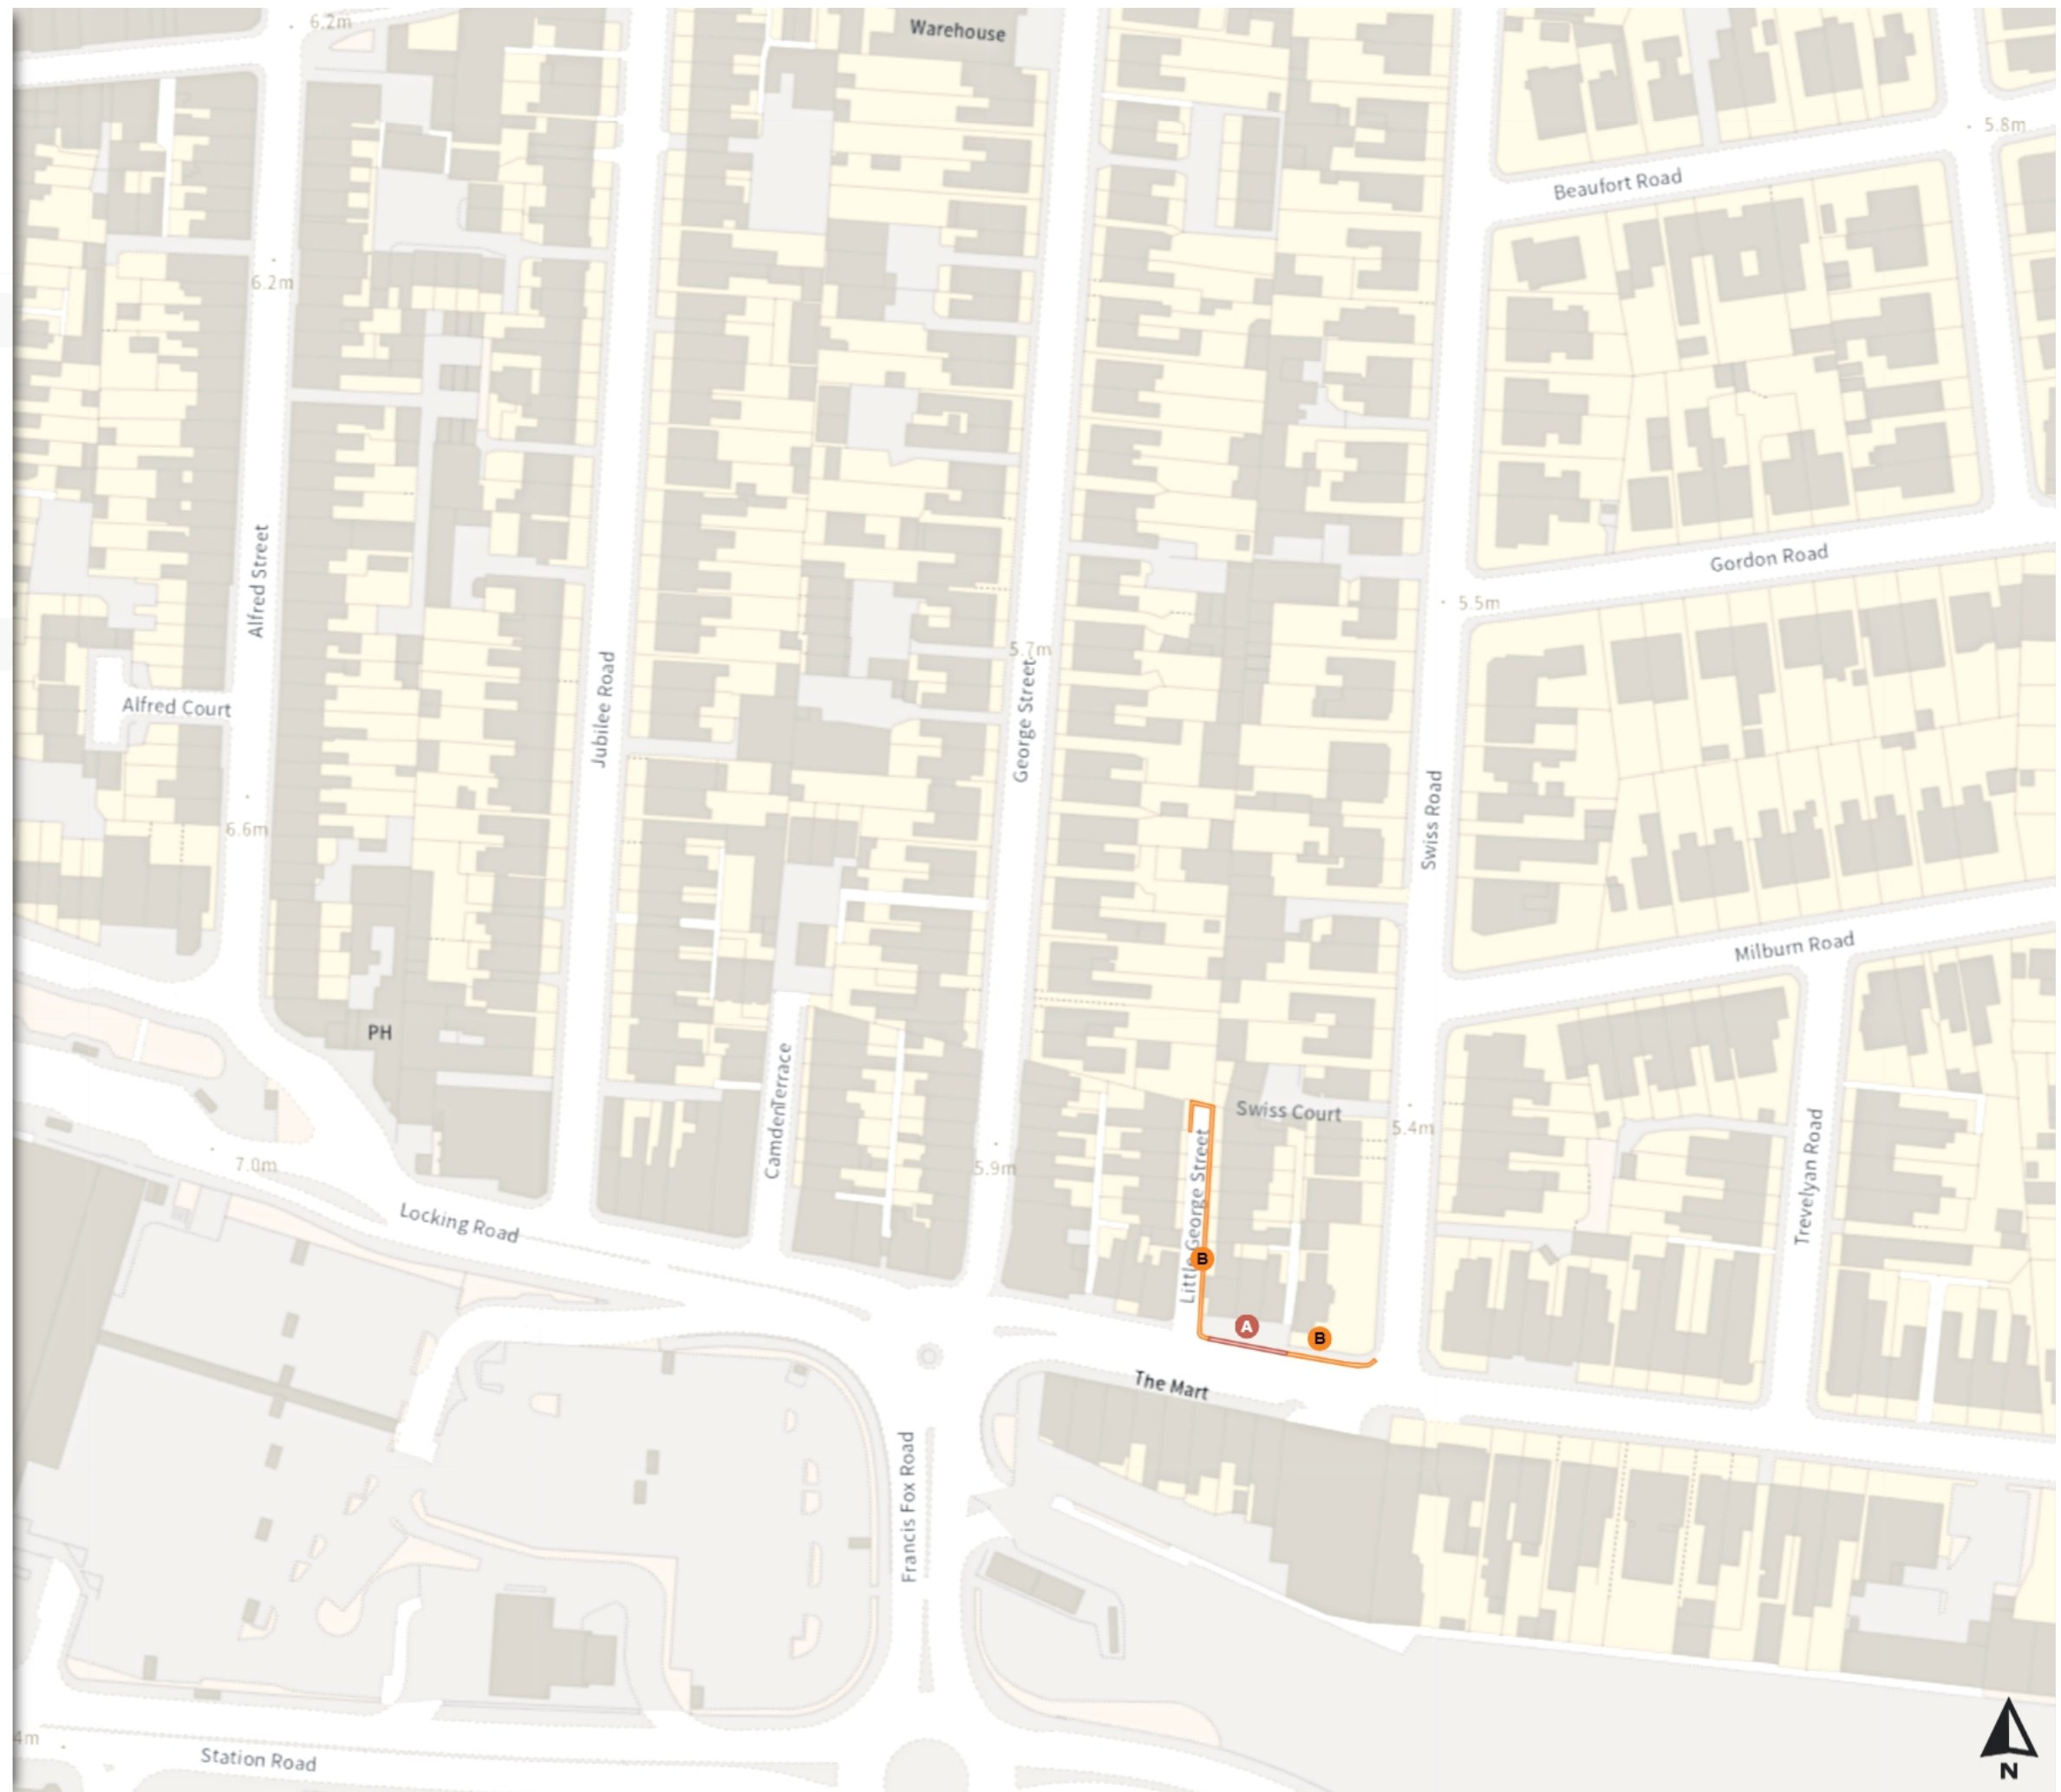

Variation 9 Clevedon Nailsea Review

Map 40 of 45

Added

- Shared
- A No waiting at any time
  At all times
- A No loading at any time
  At all times

Modified

- No waiting at any time
- B At all times

0 20 40 60m

Scale: 1:1250

North-West: 332209.435, 161536.171
South-East: 332639.834, 161150.327

© Crown copyright and database rights 2024 Ordnance Survey.
You are not permitted to copy, sub-license, distribute or sell any of this data to third parties in any form. Licence number 100023397