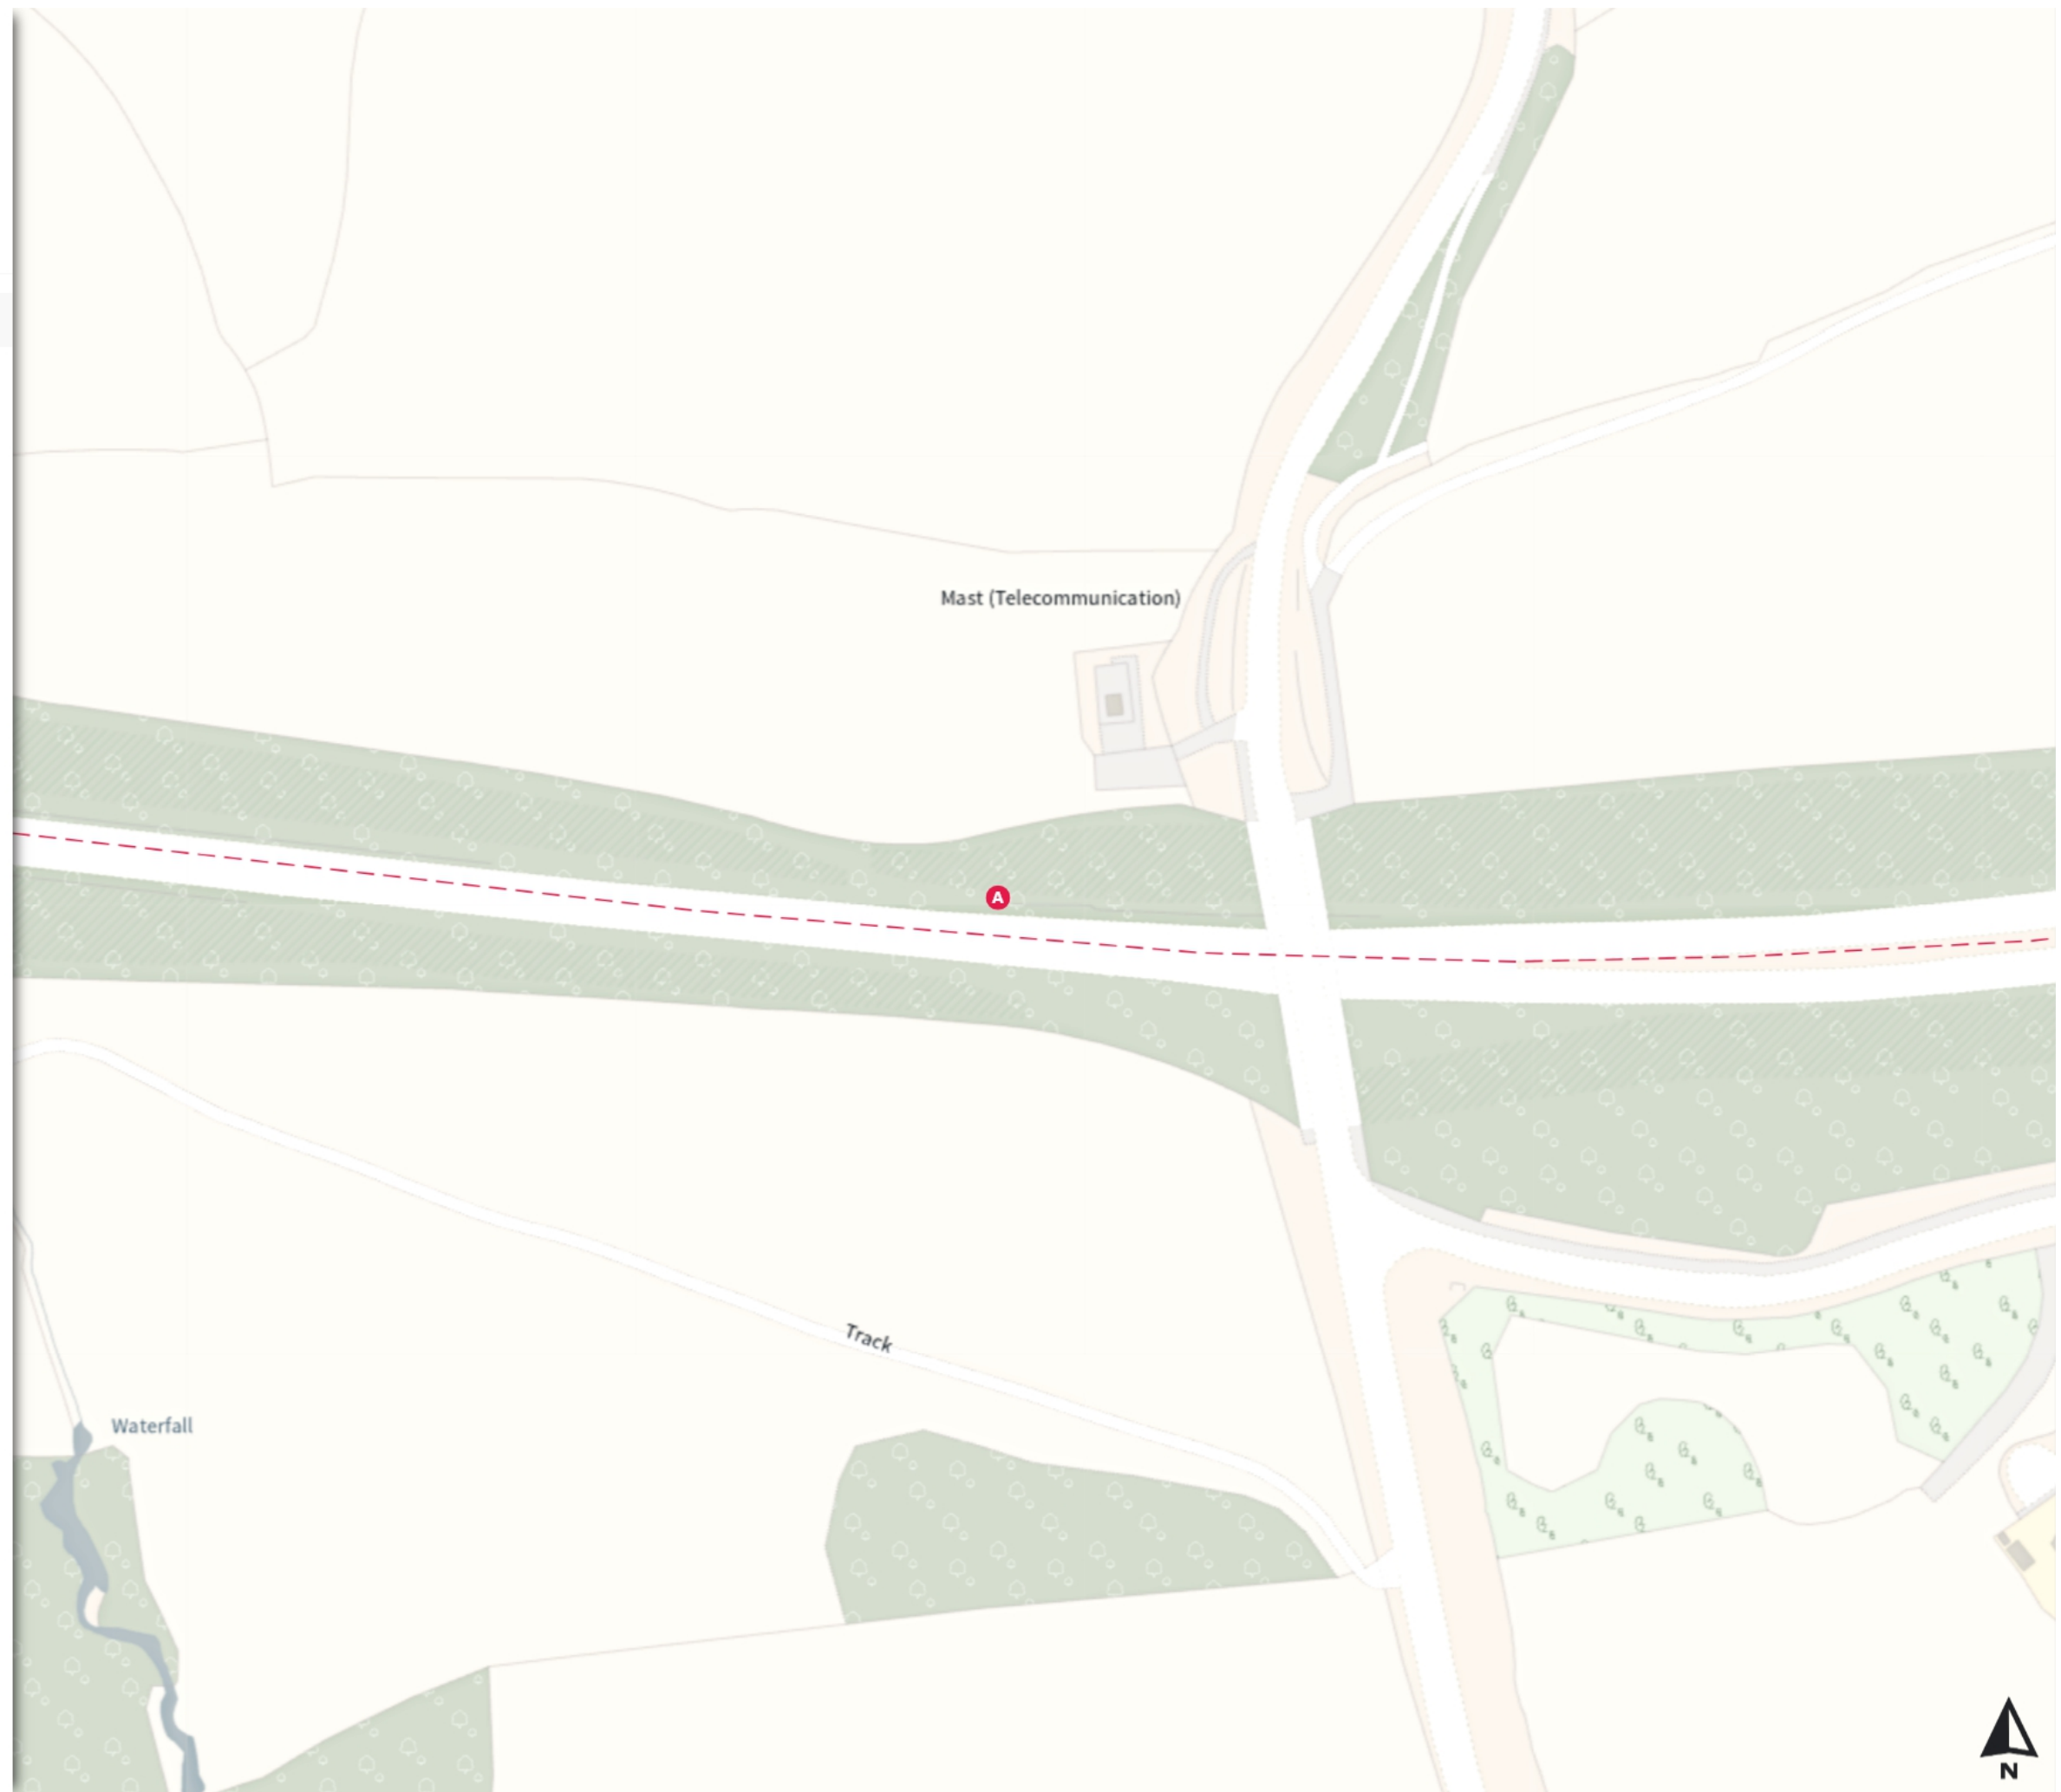

Variation 9 Clevedon Nailsea Review

Map 27 of 45

Added

-- Clearway

A At all times

0 20 40 60m

Scale: 1:1250

North-West: 353111.511, 169284.077
South-East: 353542.787, 168900.595

© Crown copyright and database rights 2024 Ordnance Survey.
You are not permitted to copy, sub-license, distribute or sell any of this data to third parties in any form. Licence number 100023397