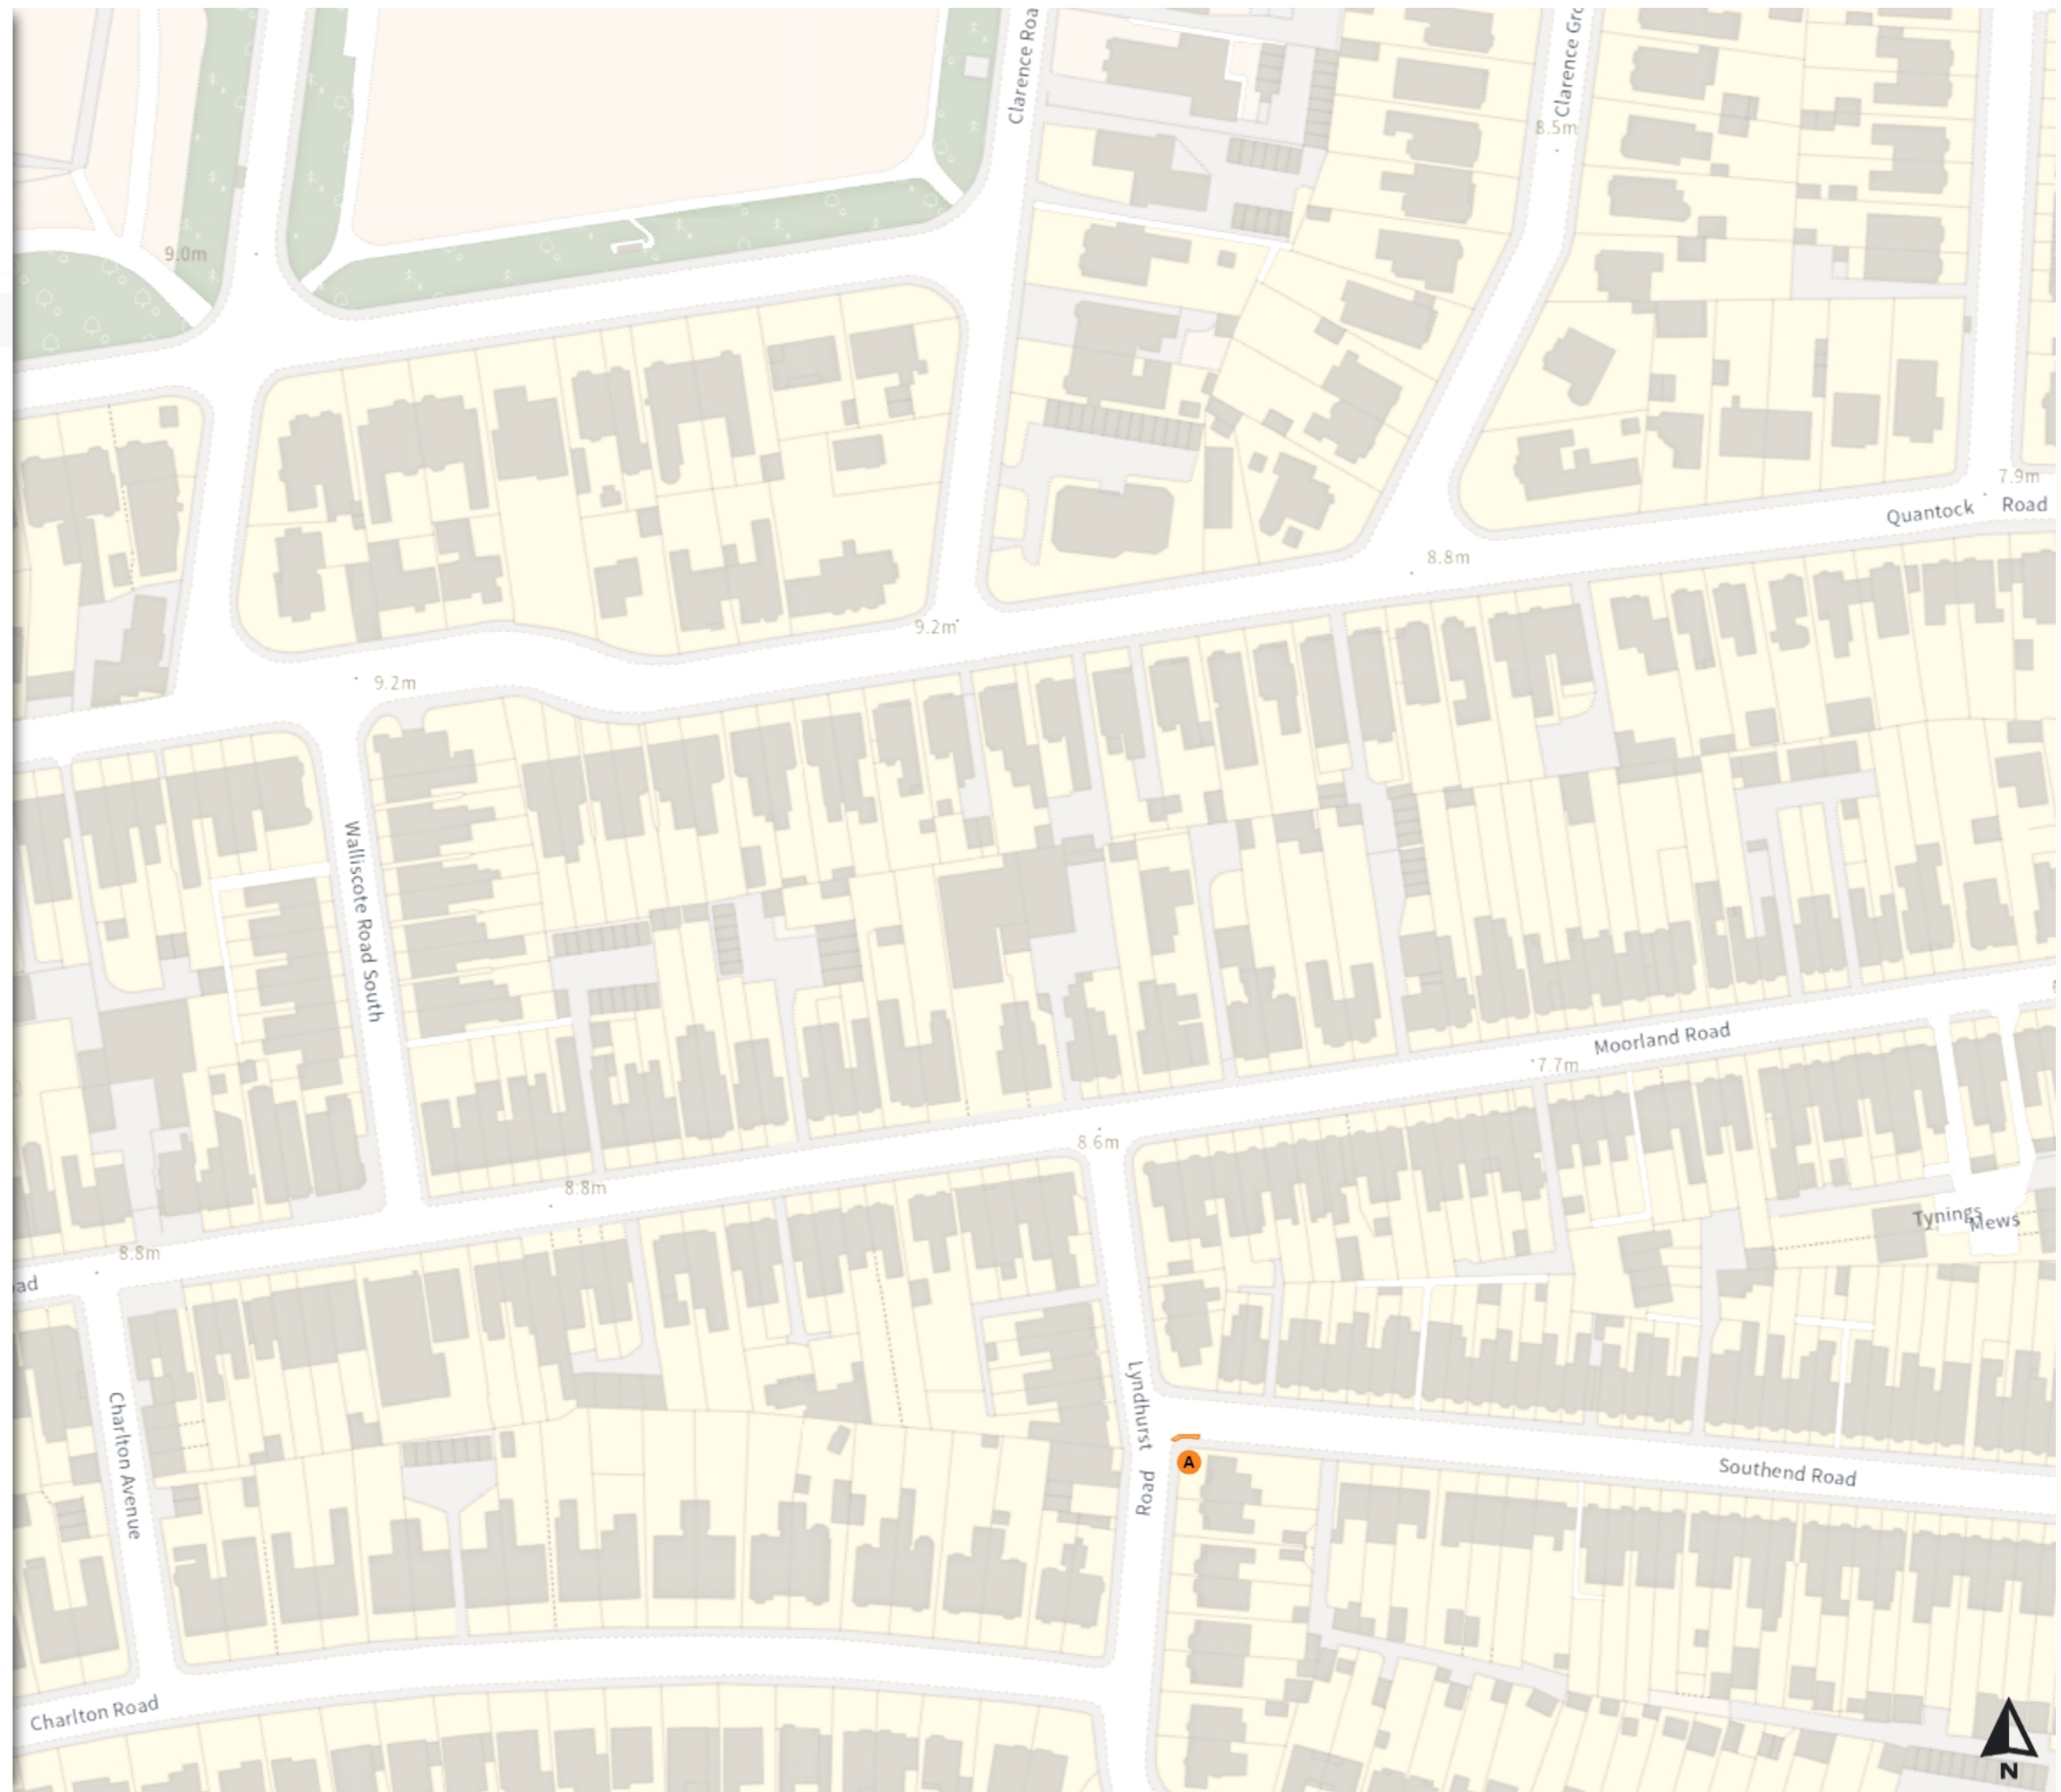

Variation 9 Clevedon Nailsea Review

Map 43 of 45

Modified

No waiting at any time

At all times

0 20 40 60m

Scale: 1:1250

North-West: 331847.269, 160130.414
South-East: 332277.761, 159744.436

© Crown copyright and database rights 2024 Ordnance Survey.
You are not permitted to copy, sub-license, distribute or sell any of this data to third parties in any form. Licence number 100023397