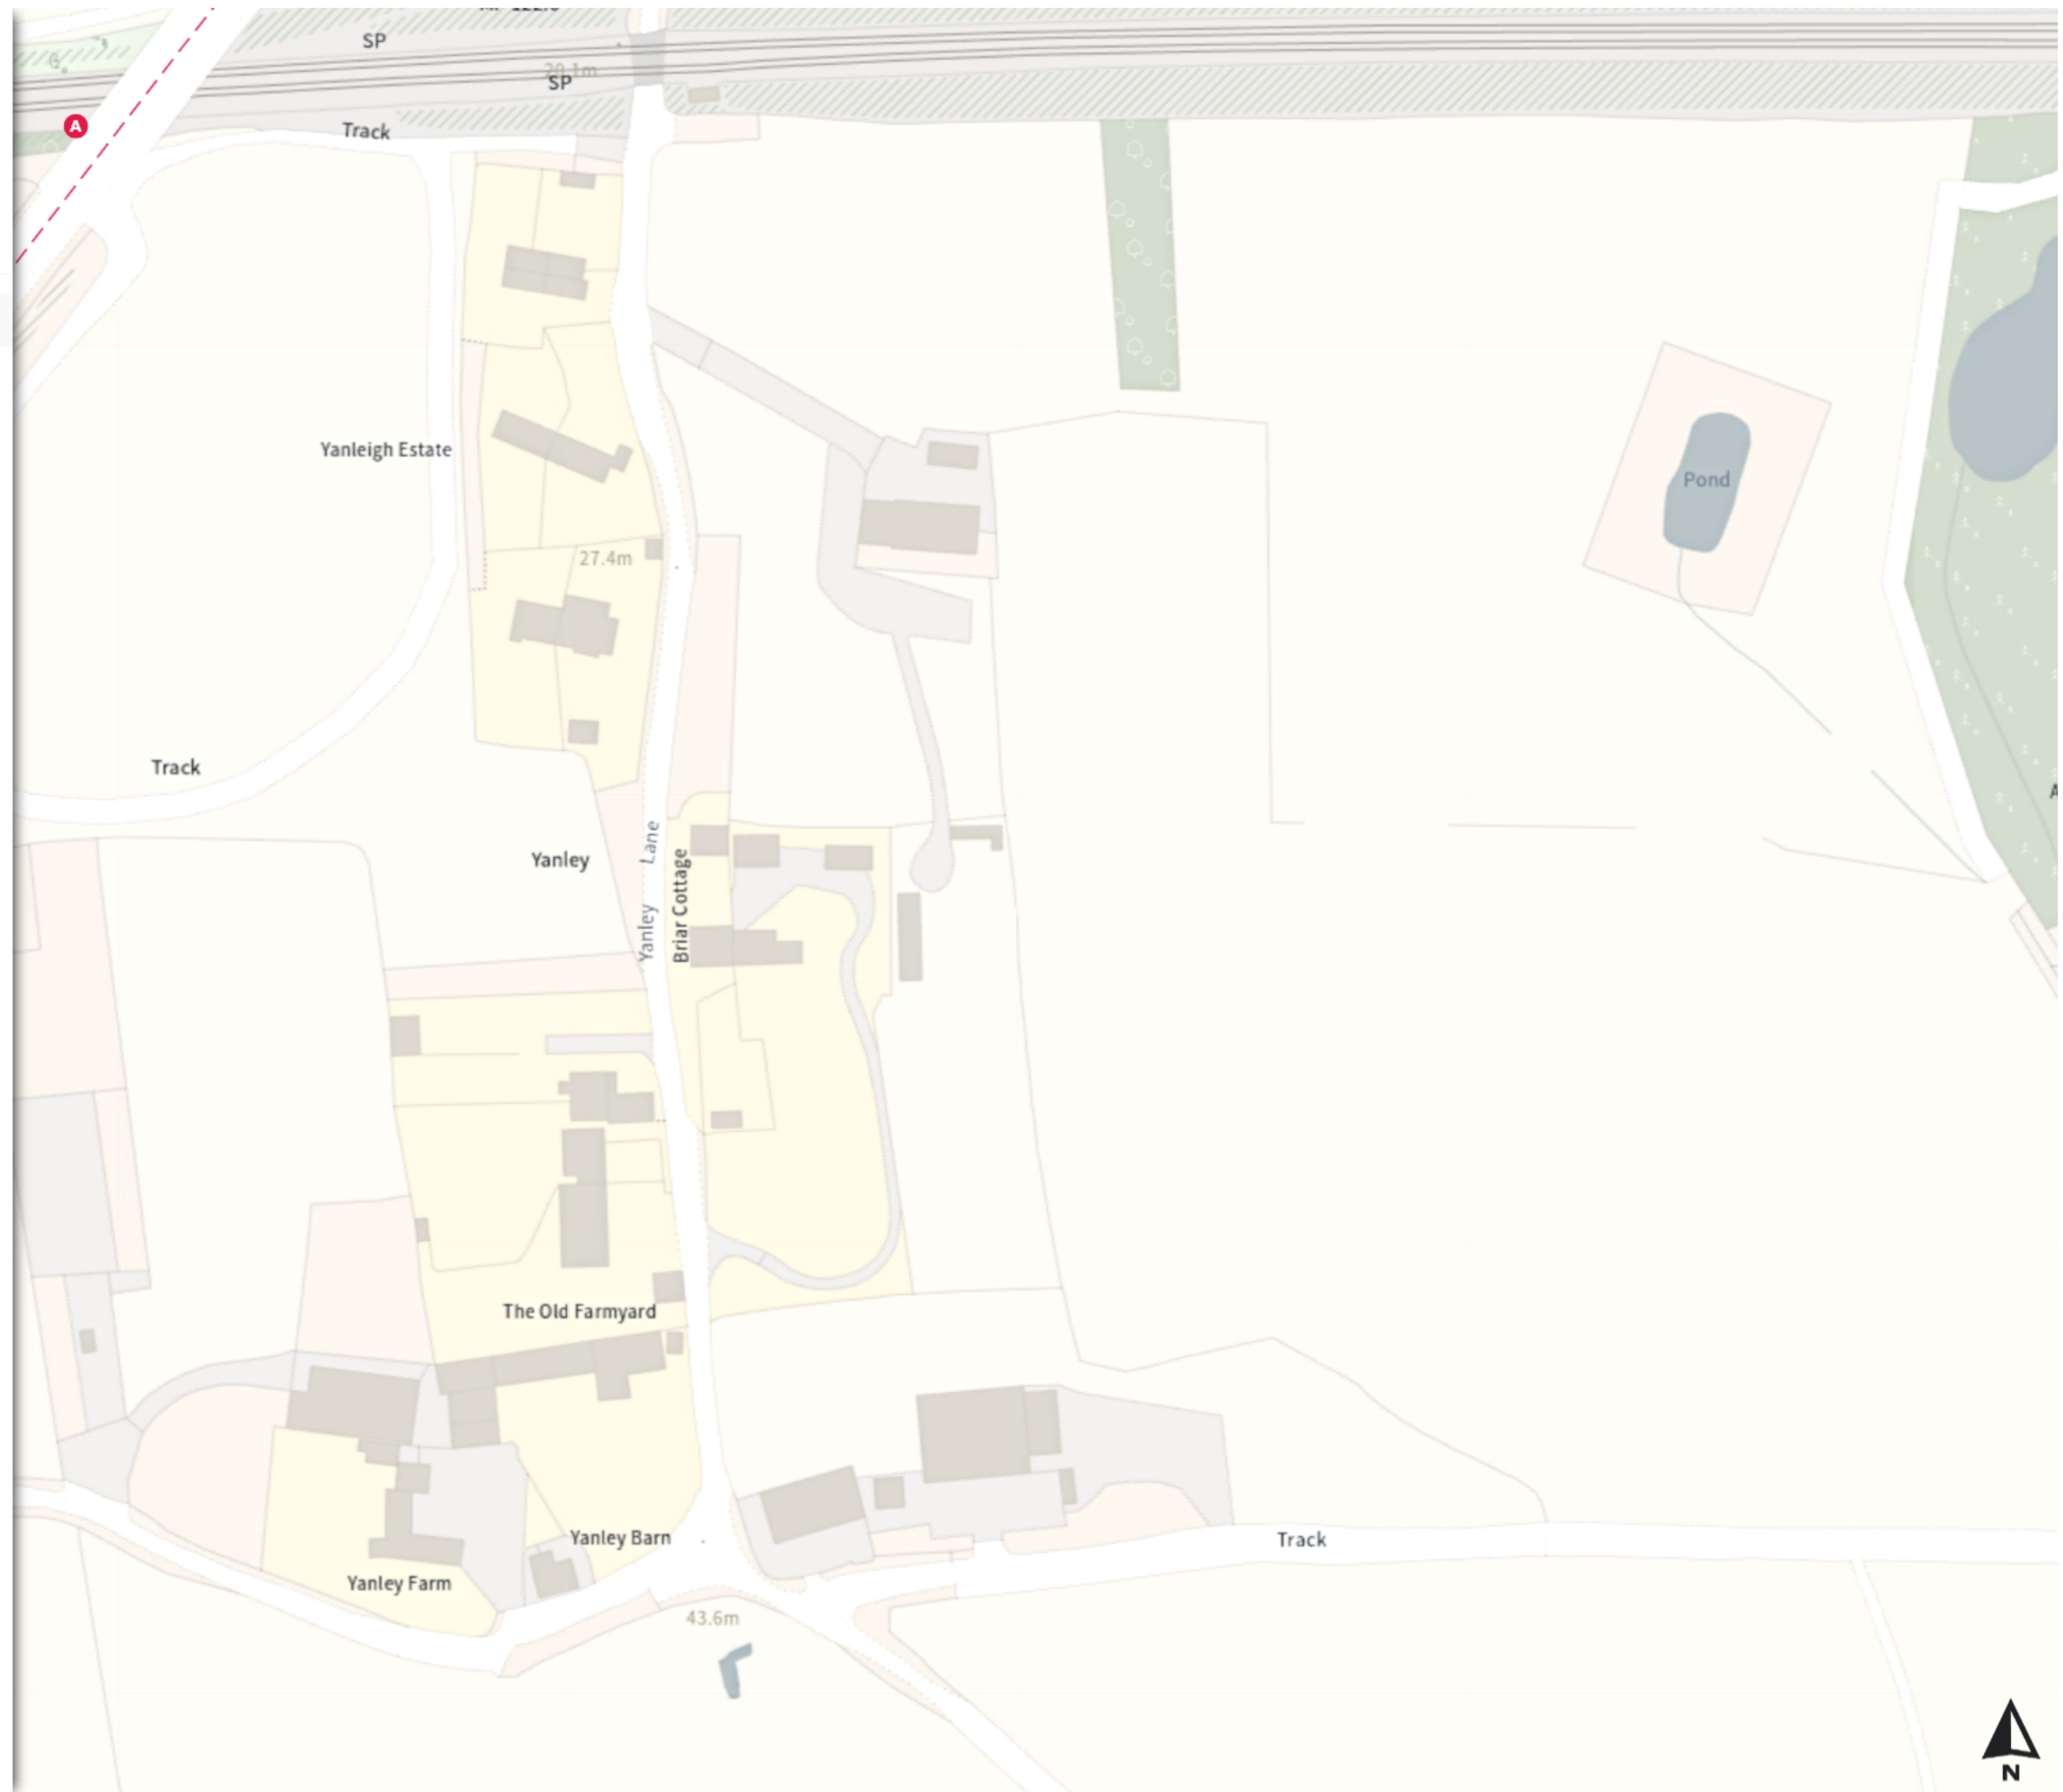

Map 16 of 45

Added

-- Clearway

A At all times

0 20 40 60m

Scale: 1:1250

North-West: 354851.639, 170006.821
South-East: 355282.982, 169623.541

© Crown copyright and database rights 2024 Ordnance Survey.
You are not permitted to copy, sub-license, distribute or sell any of this data to third parties in any form. Licence number 100023397