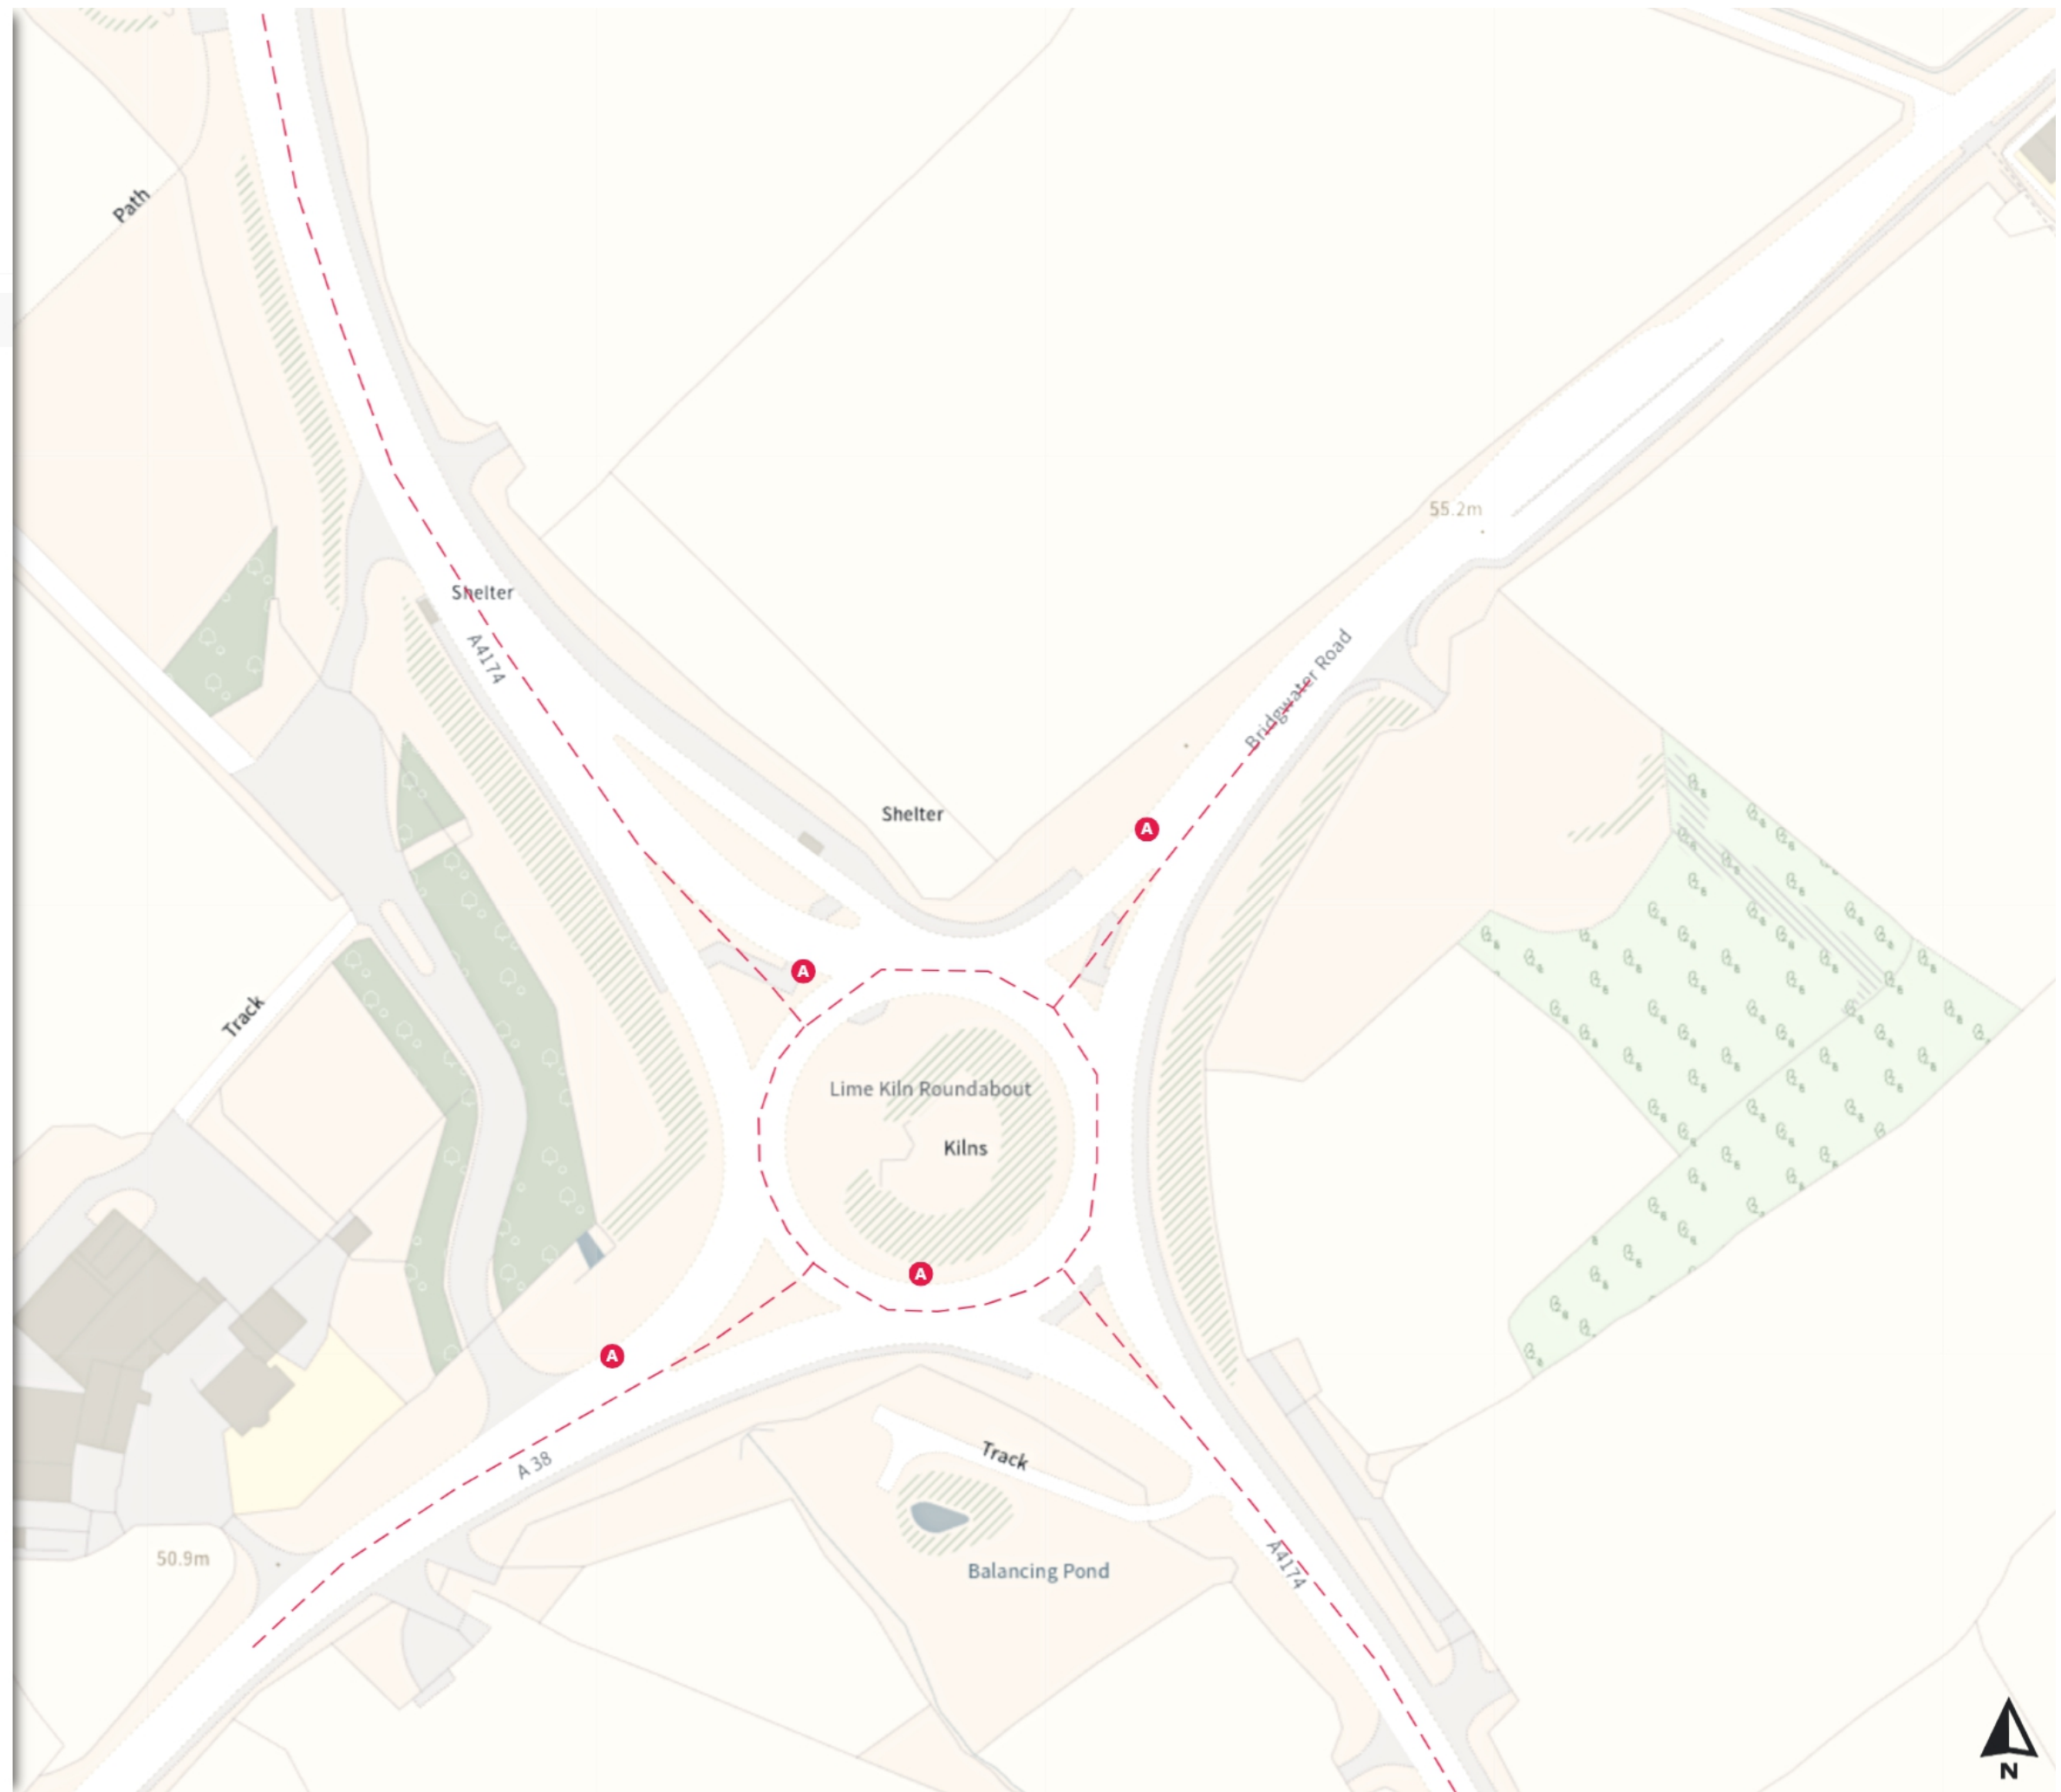

Map 30 of 45

Added

-- Clearway

A At all times

0 20 40 60m

Scale: 1:1250

North-West: 355698.155, 169260.876
South-East: 356129.625, 168877.614

© Crown copyright and database rights 2024 Ordnance Survey.
You are not permitted to copy, sub-license, distribute or sell any of this data to third parties in any form. Licence number 100023397