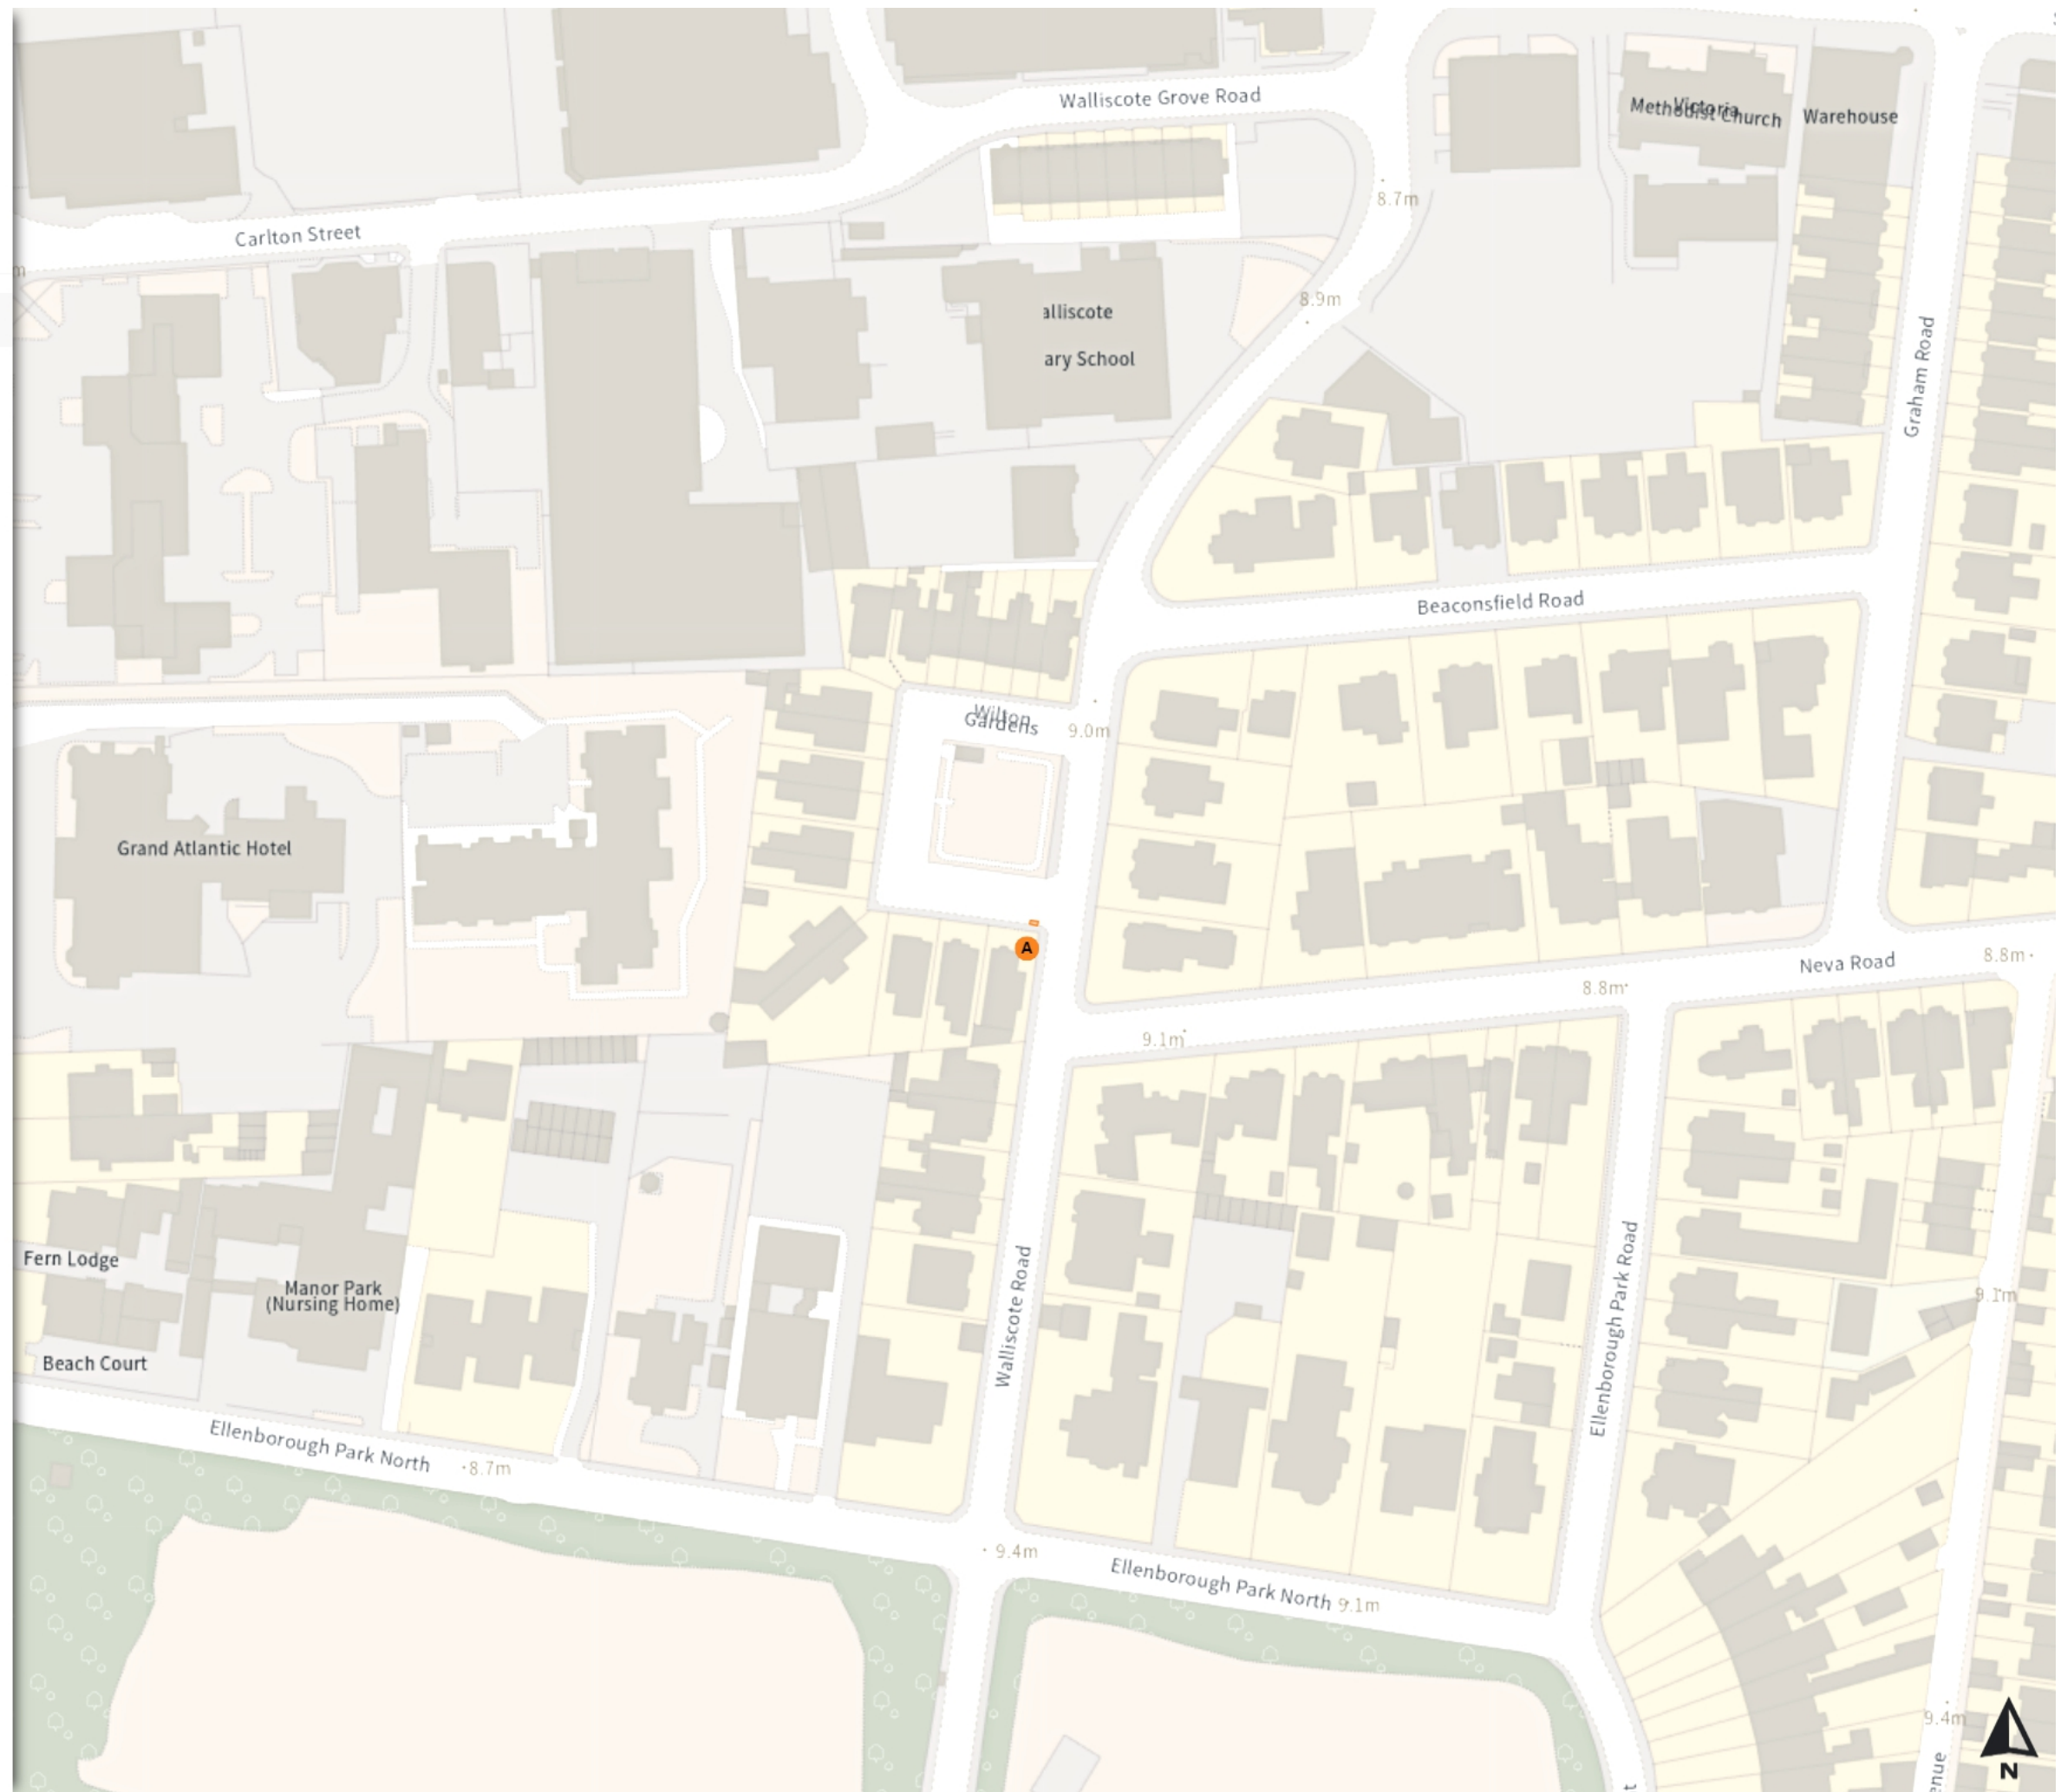

Map 41 of 45

Added

- No waiting at any time
- At all times

0 20 40 60m

Scale: 1:1250

North-West: 331809.805, 161172.35
South-East: 332240.205, 160786.445

© Crown copyright and database rights 2024 Ordnance Survey.
You are not permitted to copy, sub-license, distribute or sell any of this data to third parties in any form. Licence number 100023397