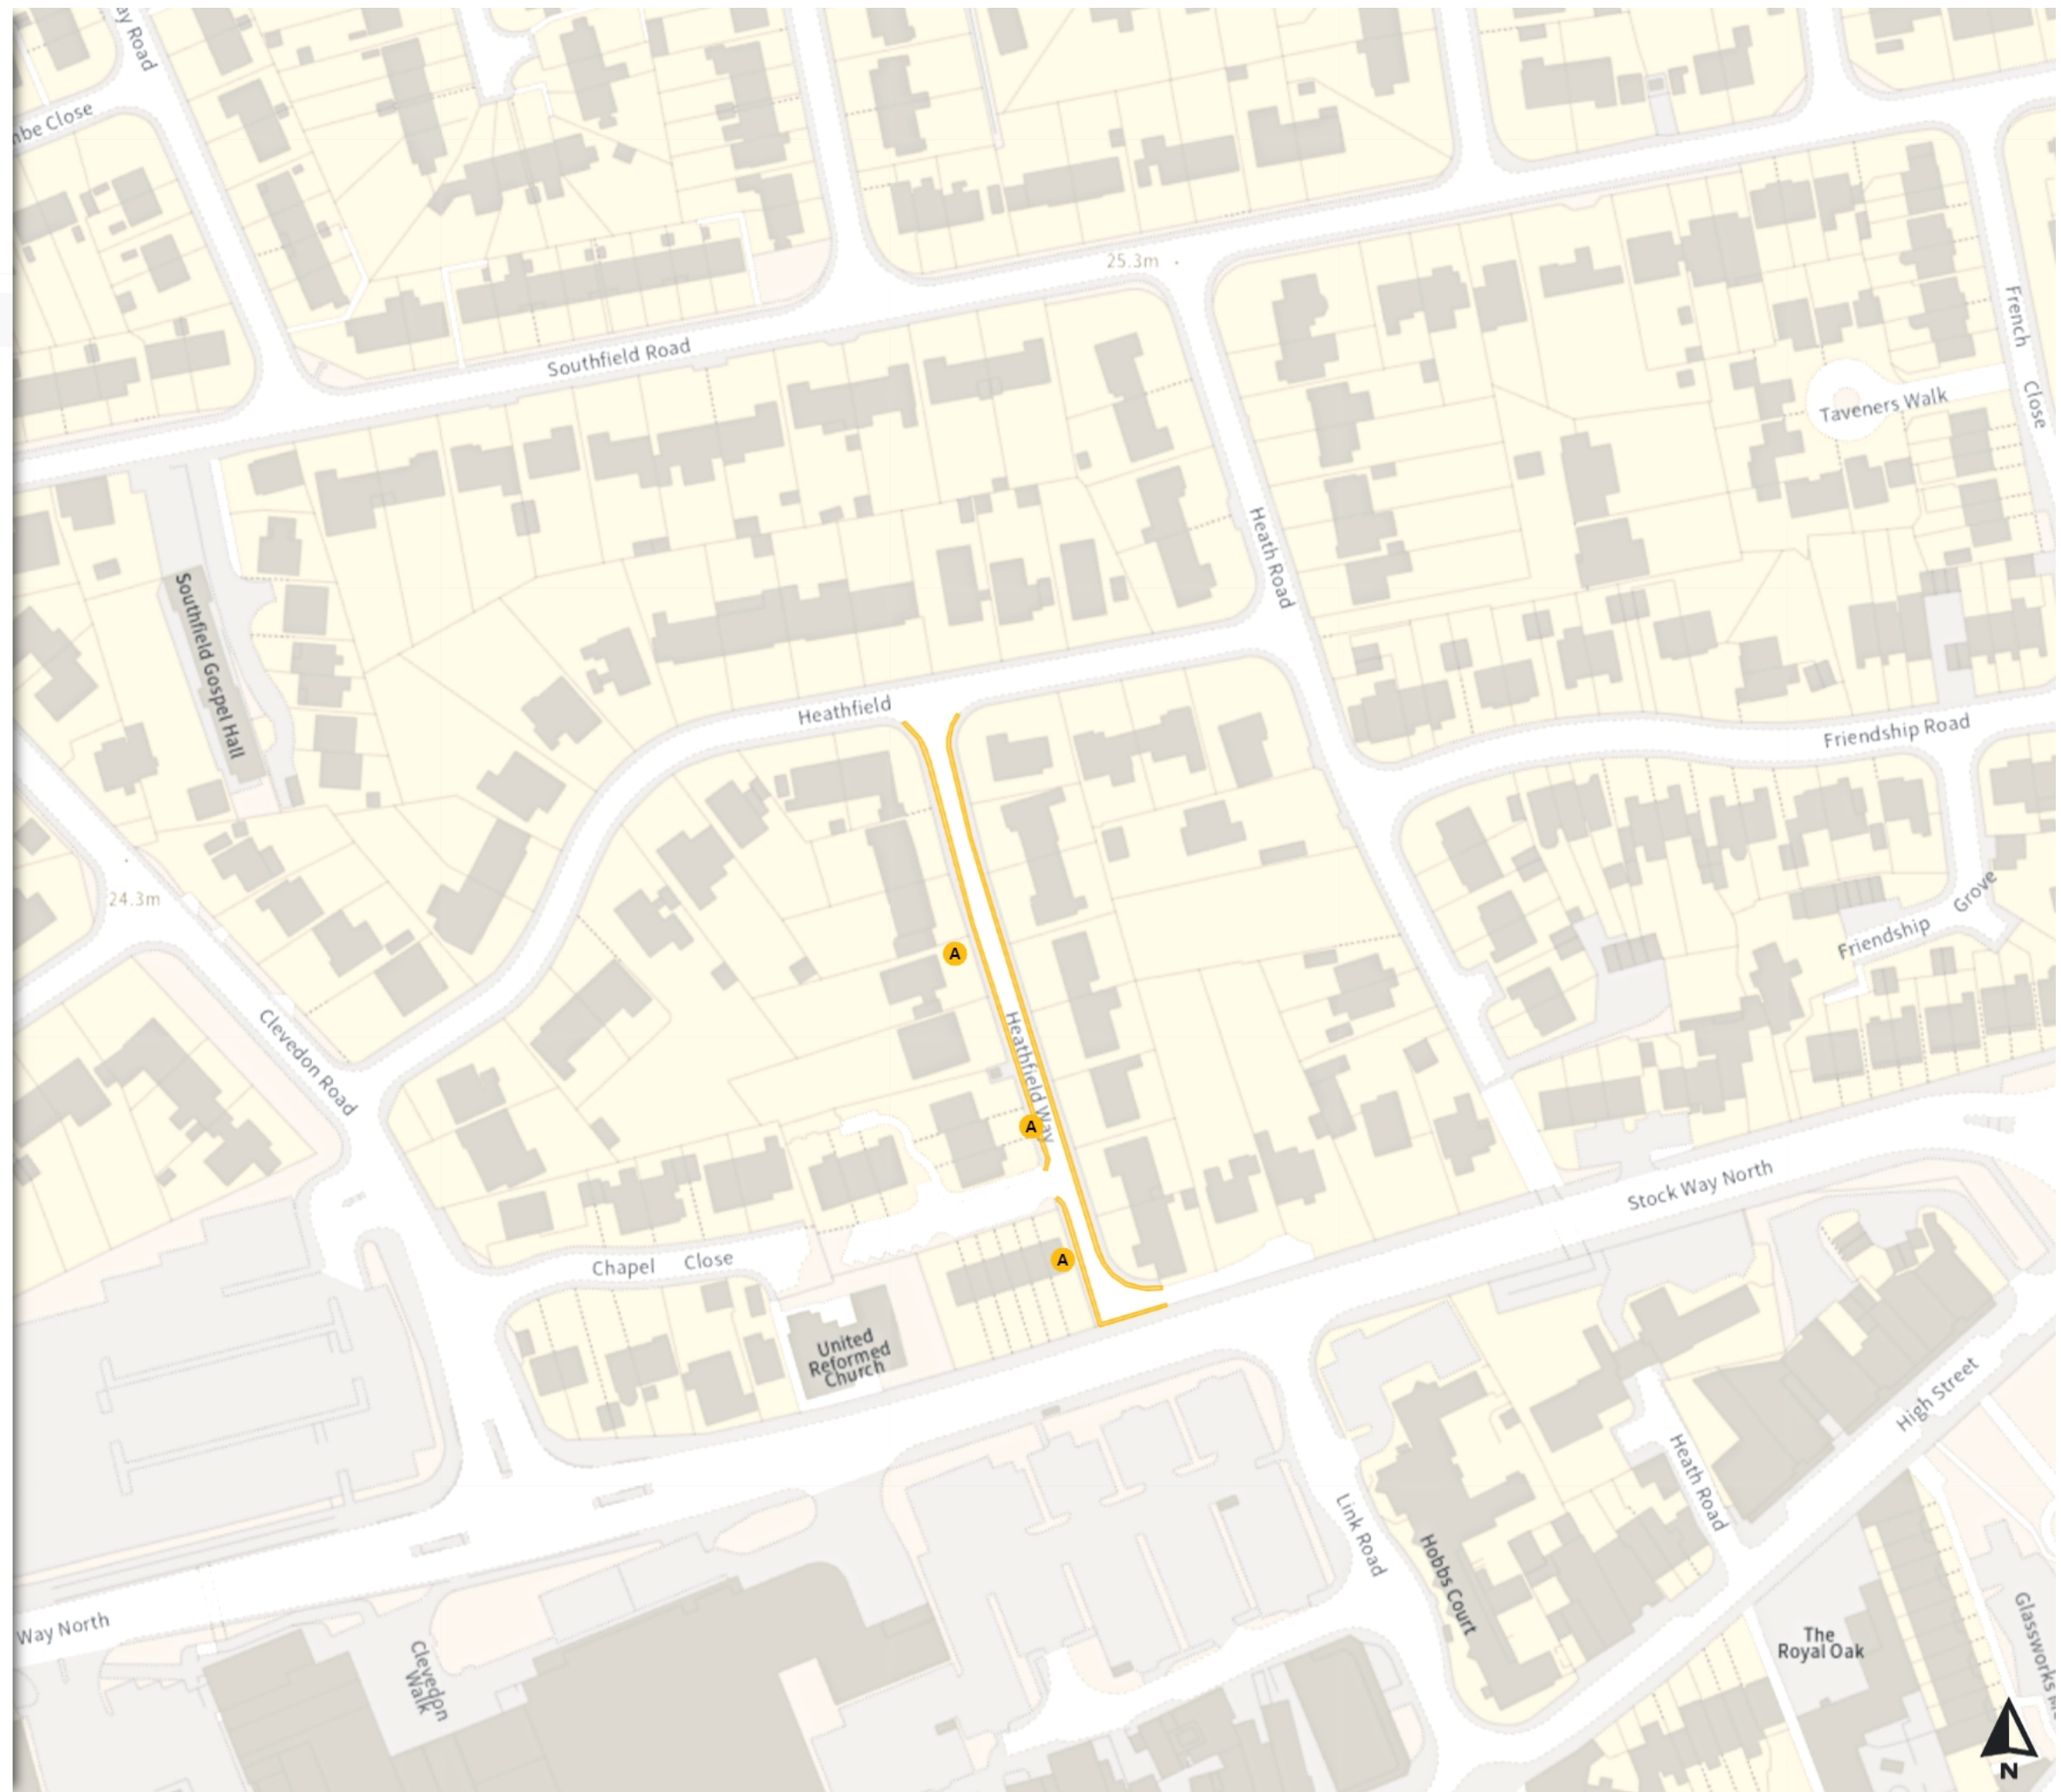

Variation 9 Clevedon Nailsea Review

Map 7 of 45

Added

- No waiting
- Mon-Fri 09:00-17:00

0 20 40 60m

Scale: 1:1250

North-West: 347251.57, 171179.025
South-East: 347682.25, 170795.18

© Crown copyright and database rights 2024 Ordnance Survey.
You are not permitted to copy, sub-license, distribute or sell any of this data to third parties in any form. Licence number 100023397