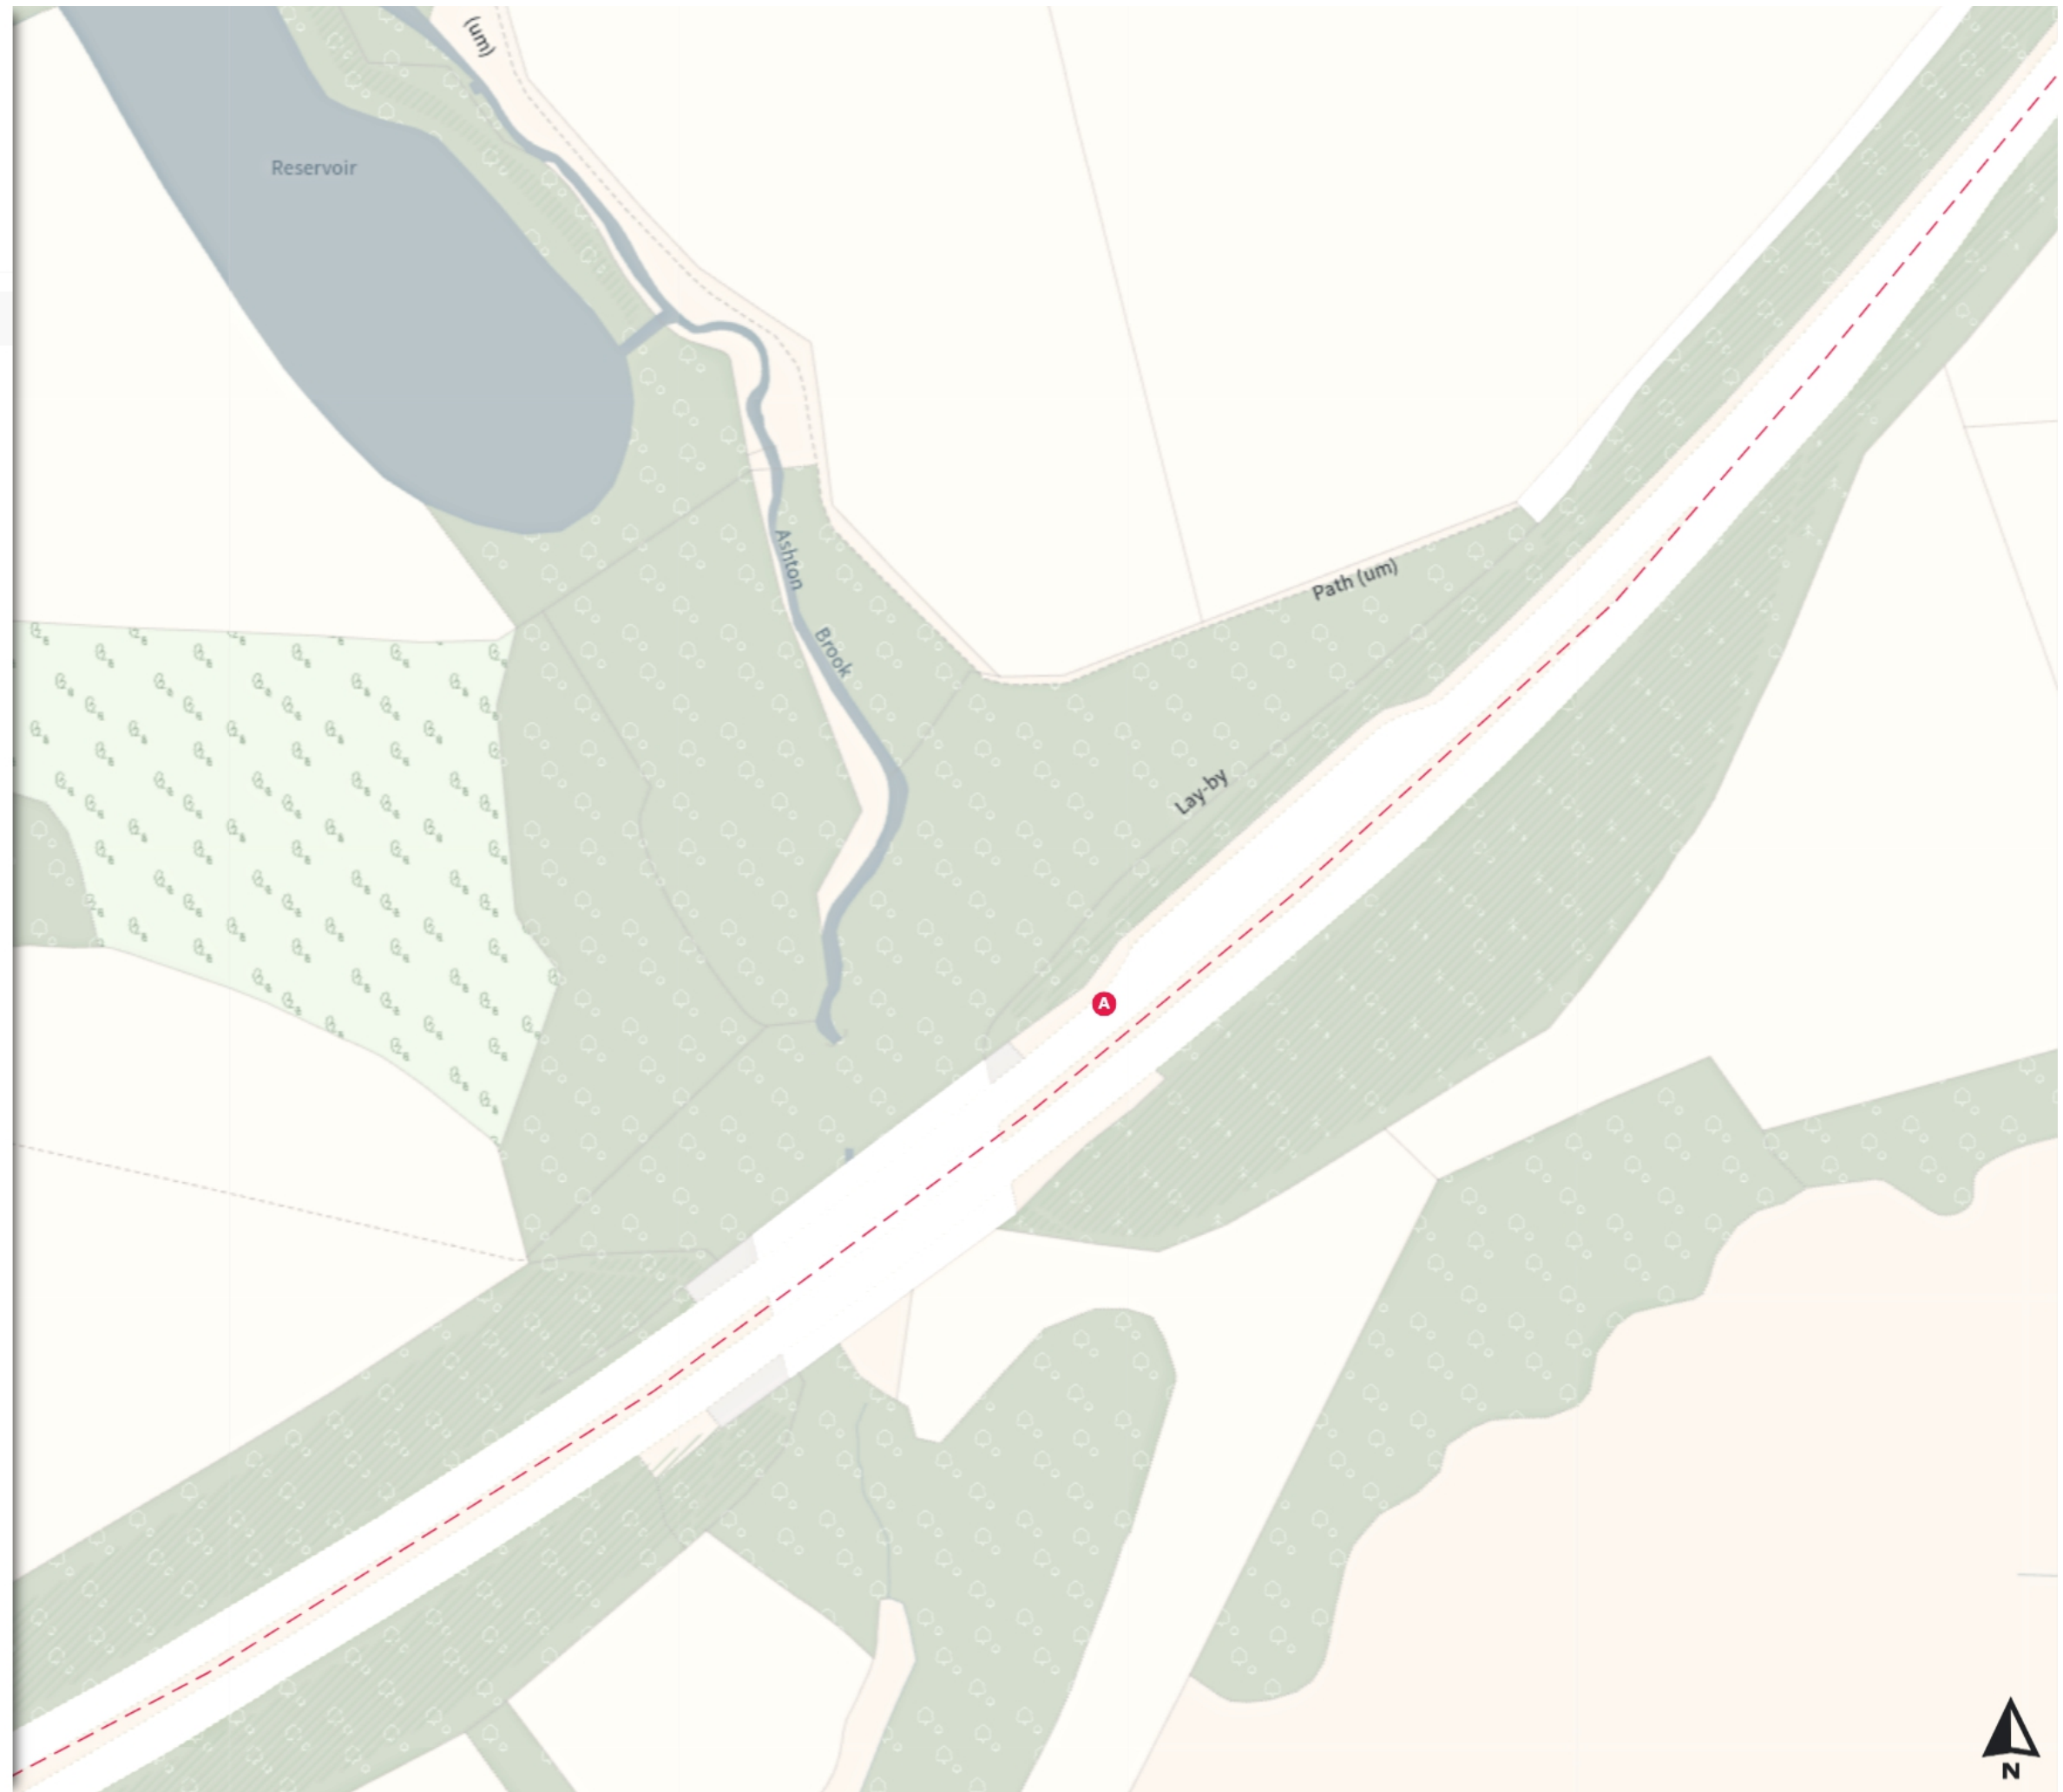

Variation 9 Clevedon Nailsea Review

Map 21 of 45

Added

Clearway

At all times

0 20 40 60m

Scale: 1:1250

North-West: 354156.287, 169643.81
South-East: 354587.61, 169260.444

© Crown copyright and database rights 2024 Ordnance Survey.
You are not permitted to copy, sub-license, distribute or sell any of this data to third parties in any form. Licence number 100023397