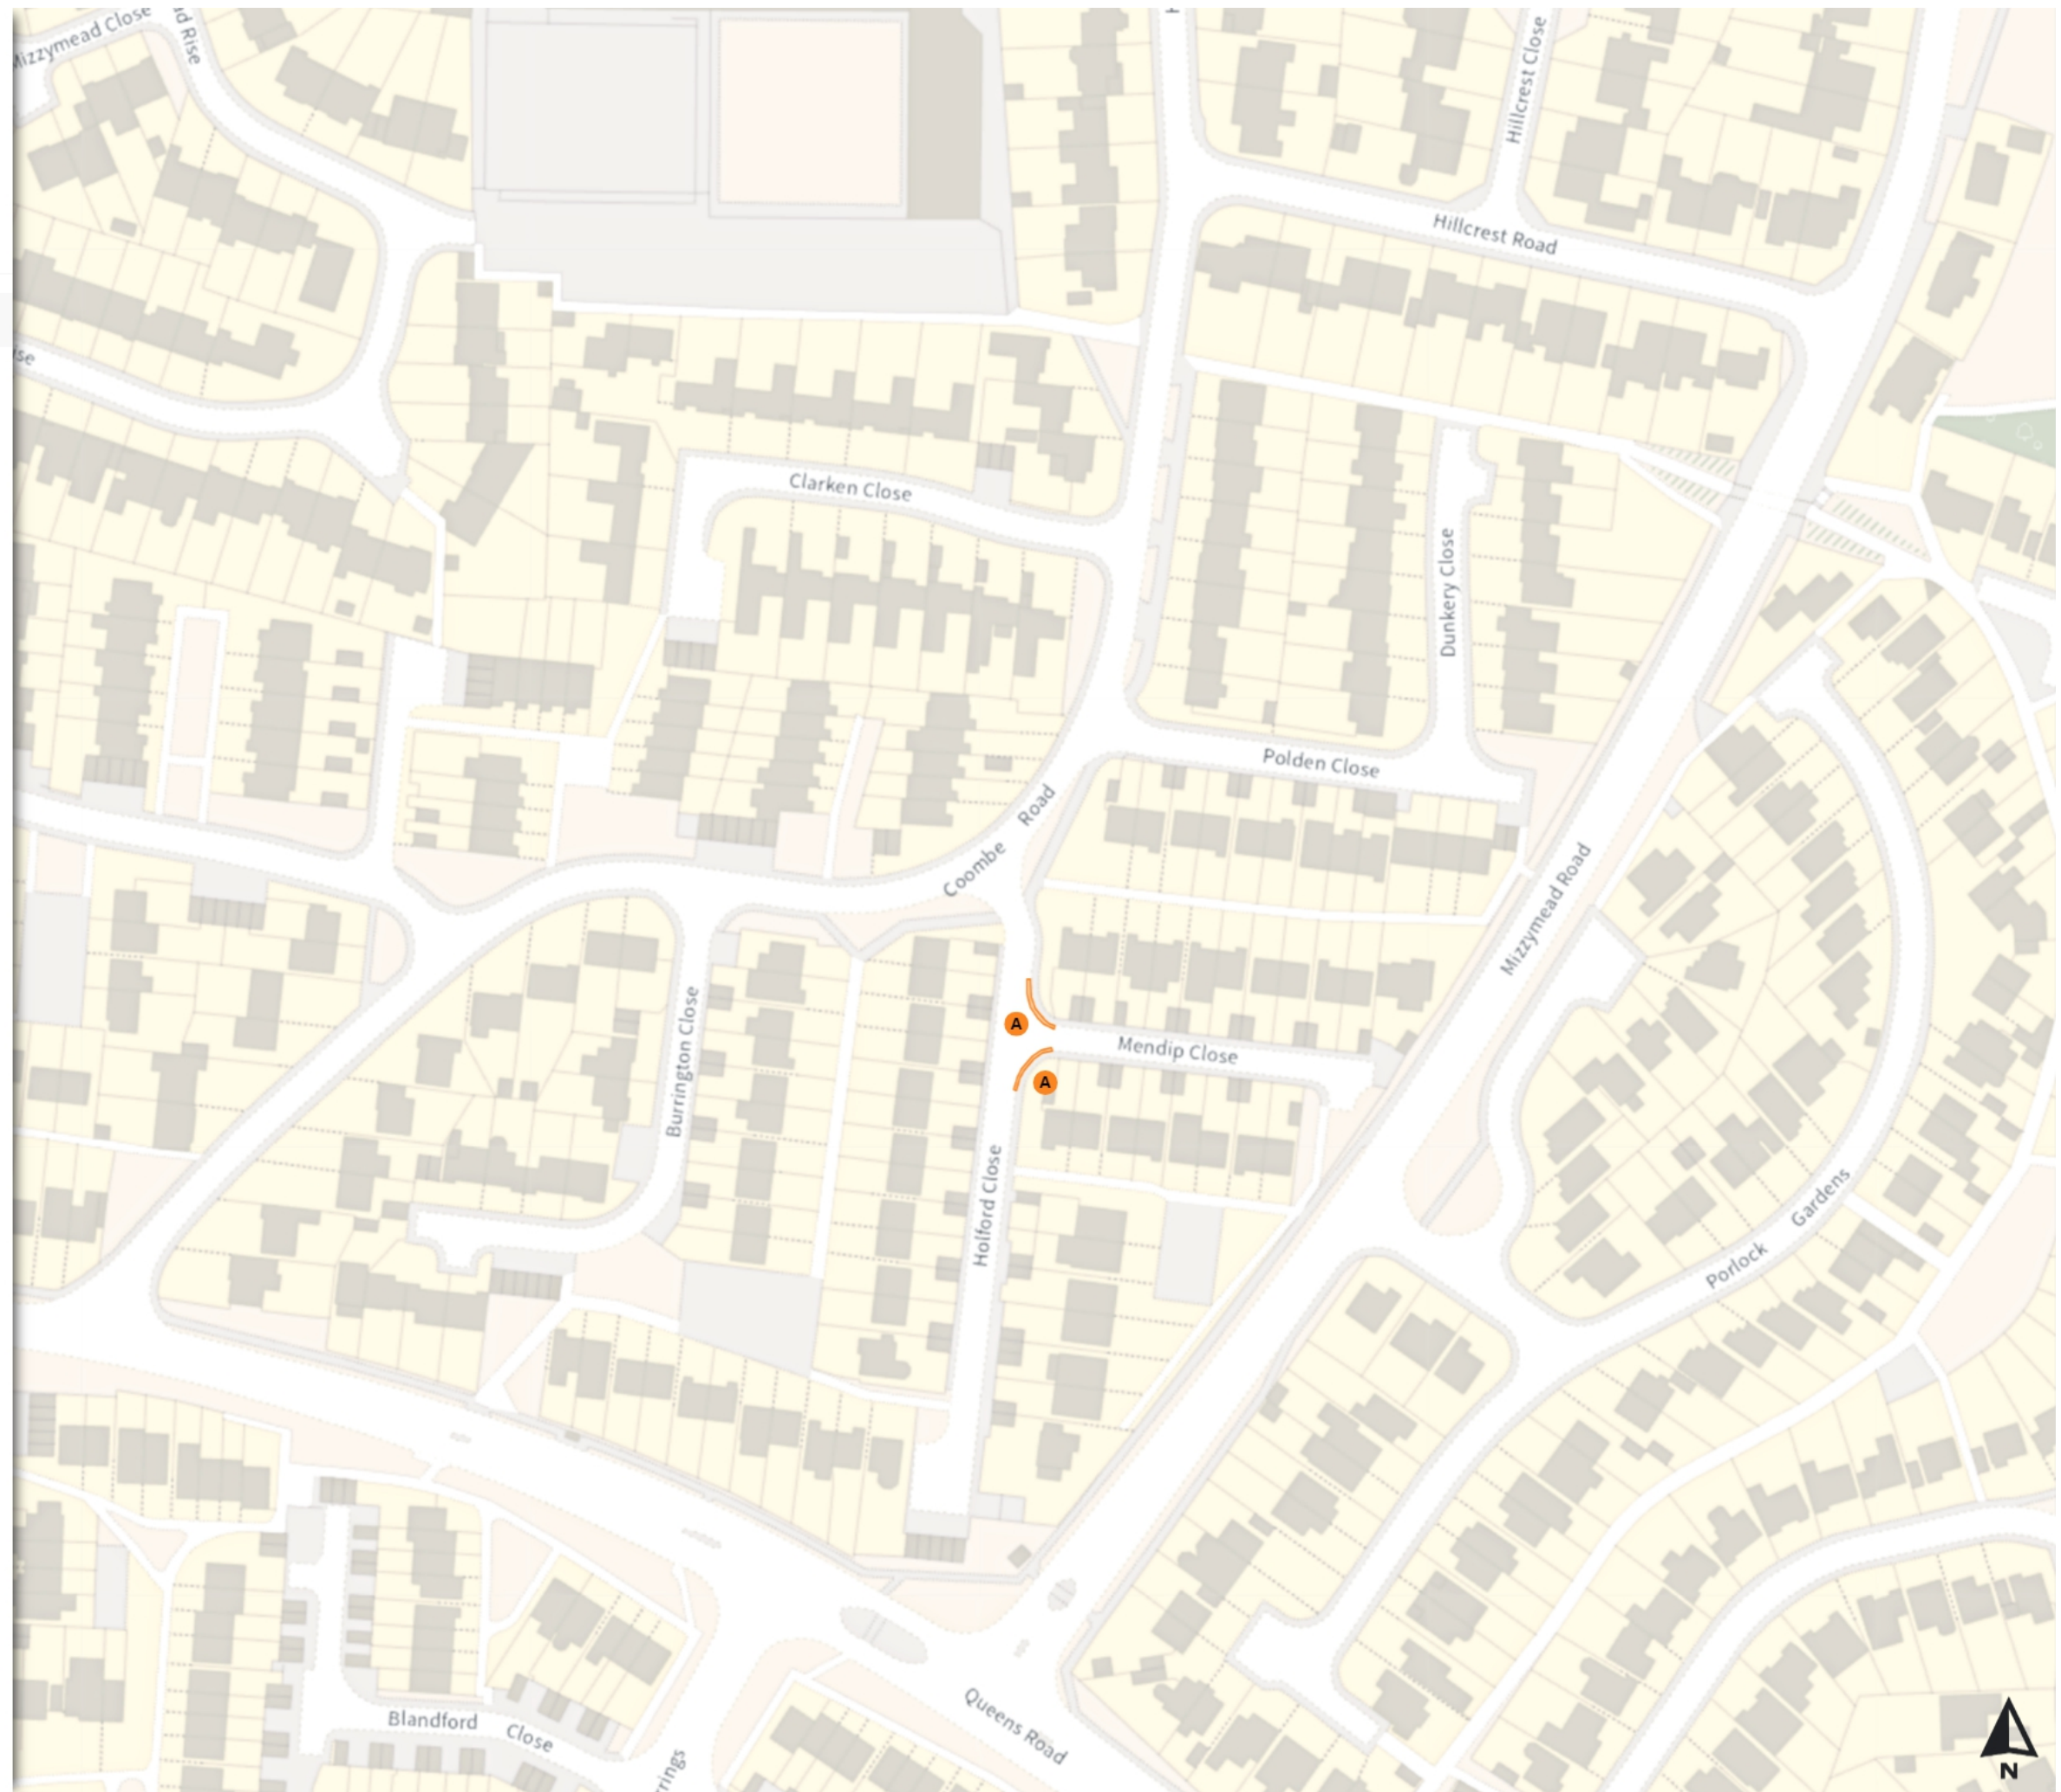

Variation 9 Clevedon Nailsea Review

Map 9 of 45

Added

No waiting at any time

At all times

0 20 40 60m

Scale: 1:1250

North-West: 346938.477, 170443.742
South-East: 347369.197, 170059.816

© Crown copyright and database rights 2024 Ordnance Survey.
You are not permitted to copy, sub-license, distribute or sell any of this data to third parties in any form. Licence number 100023397