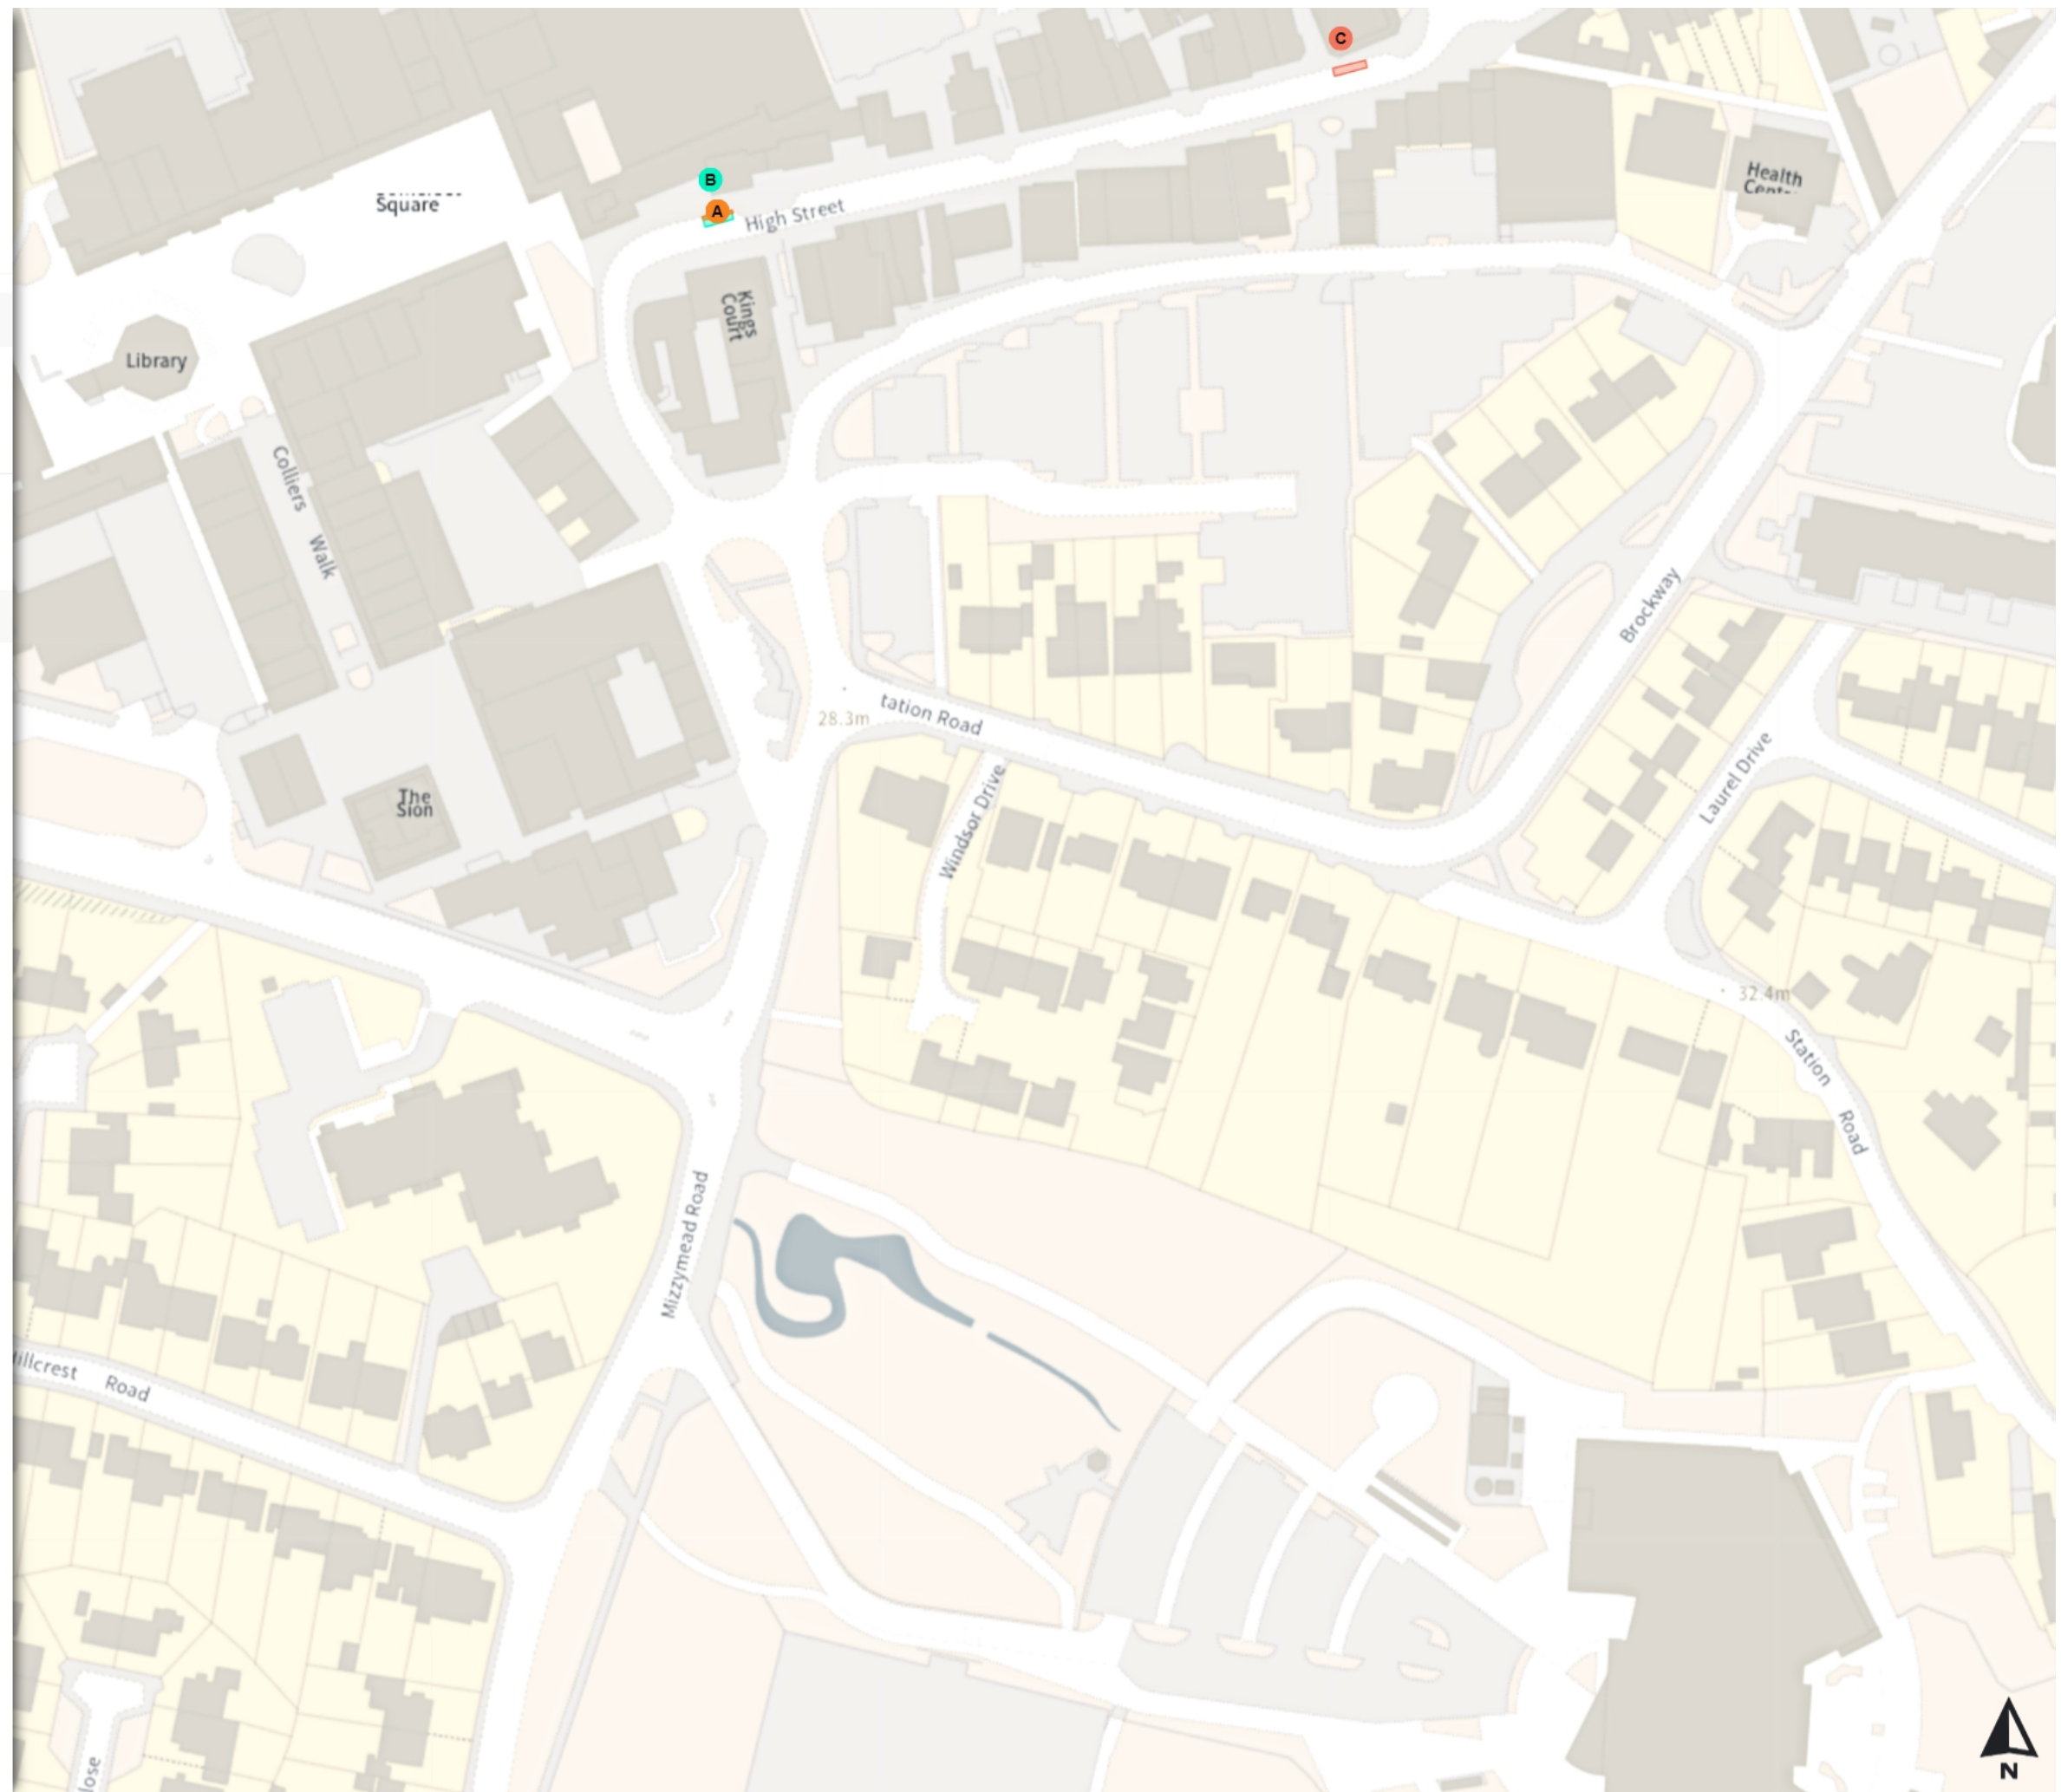

Loading place

At all times

0 20 40 60m

Scale: 1:1250

North-West: 347249.788, 170809.693
South-East: 347680.5, 170425.821

© Crown copyright and database rights 2024 Ordnance Survey.
You are not permitted to copy, sub-license, distribute or sell any of this data to third parties in any form. Licence number 100023397