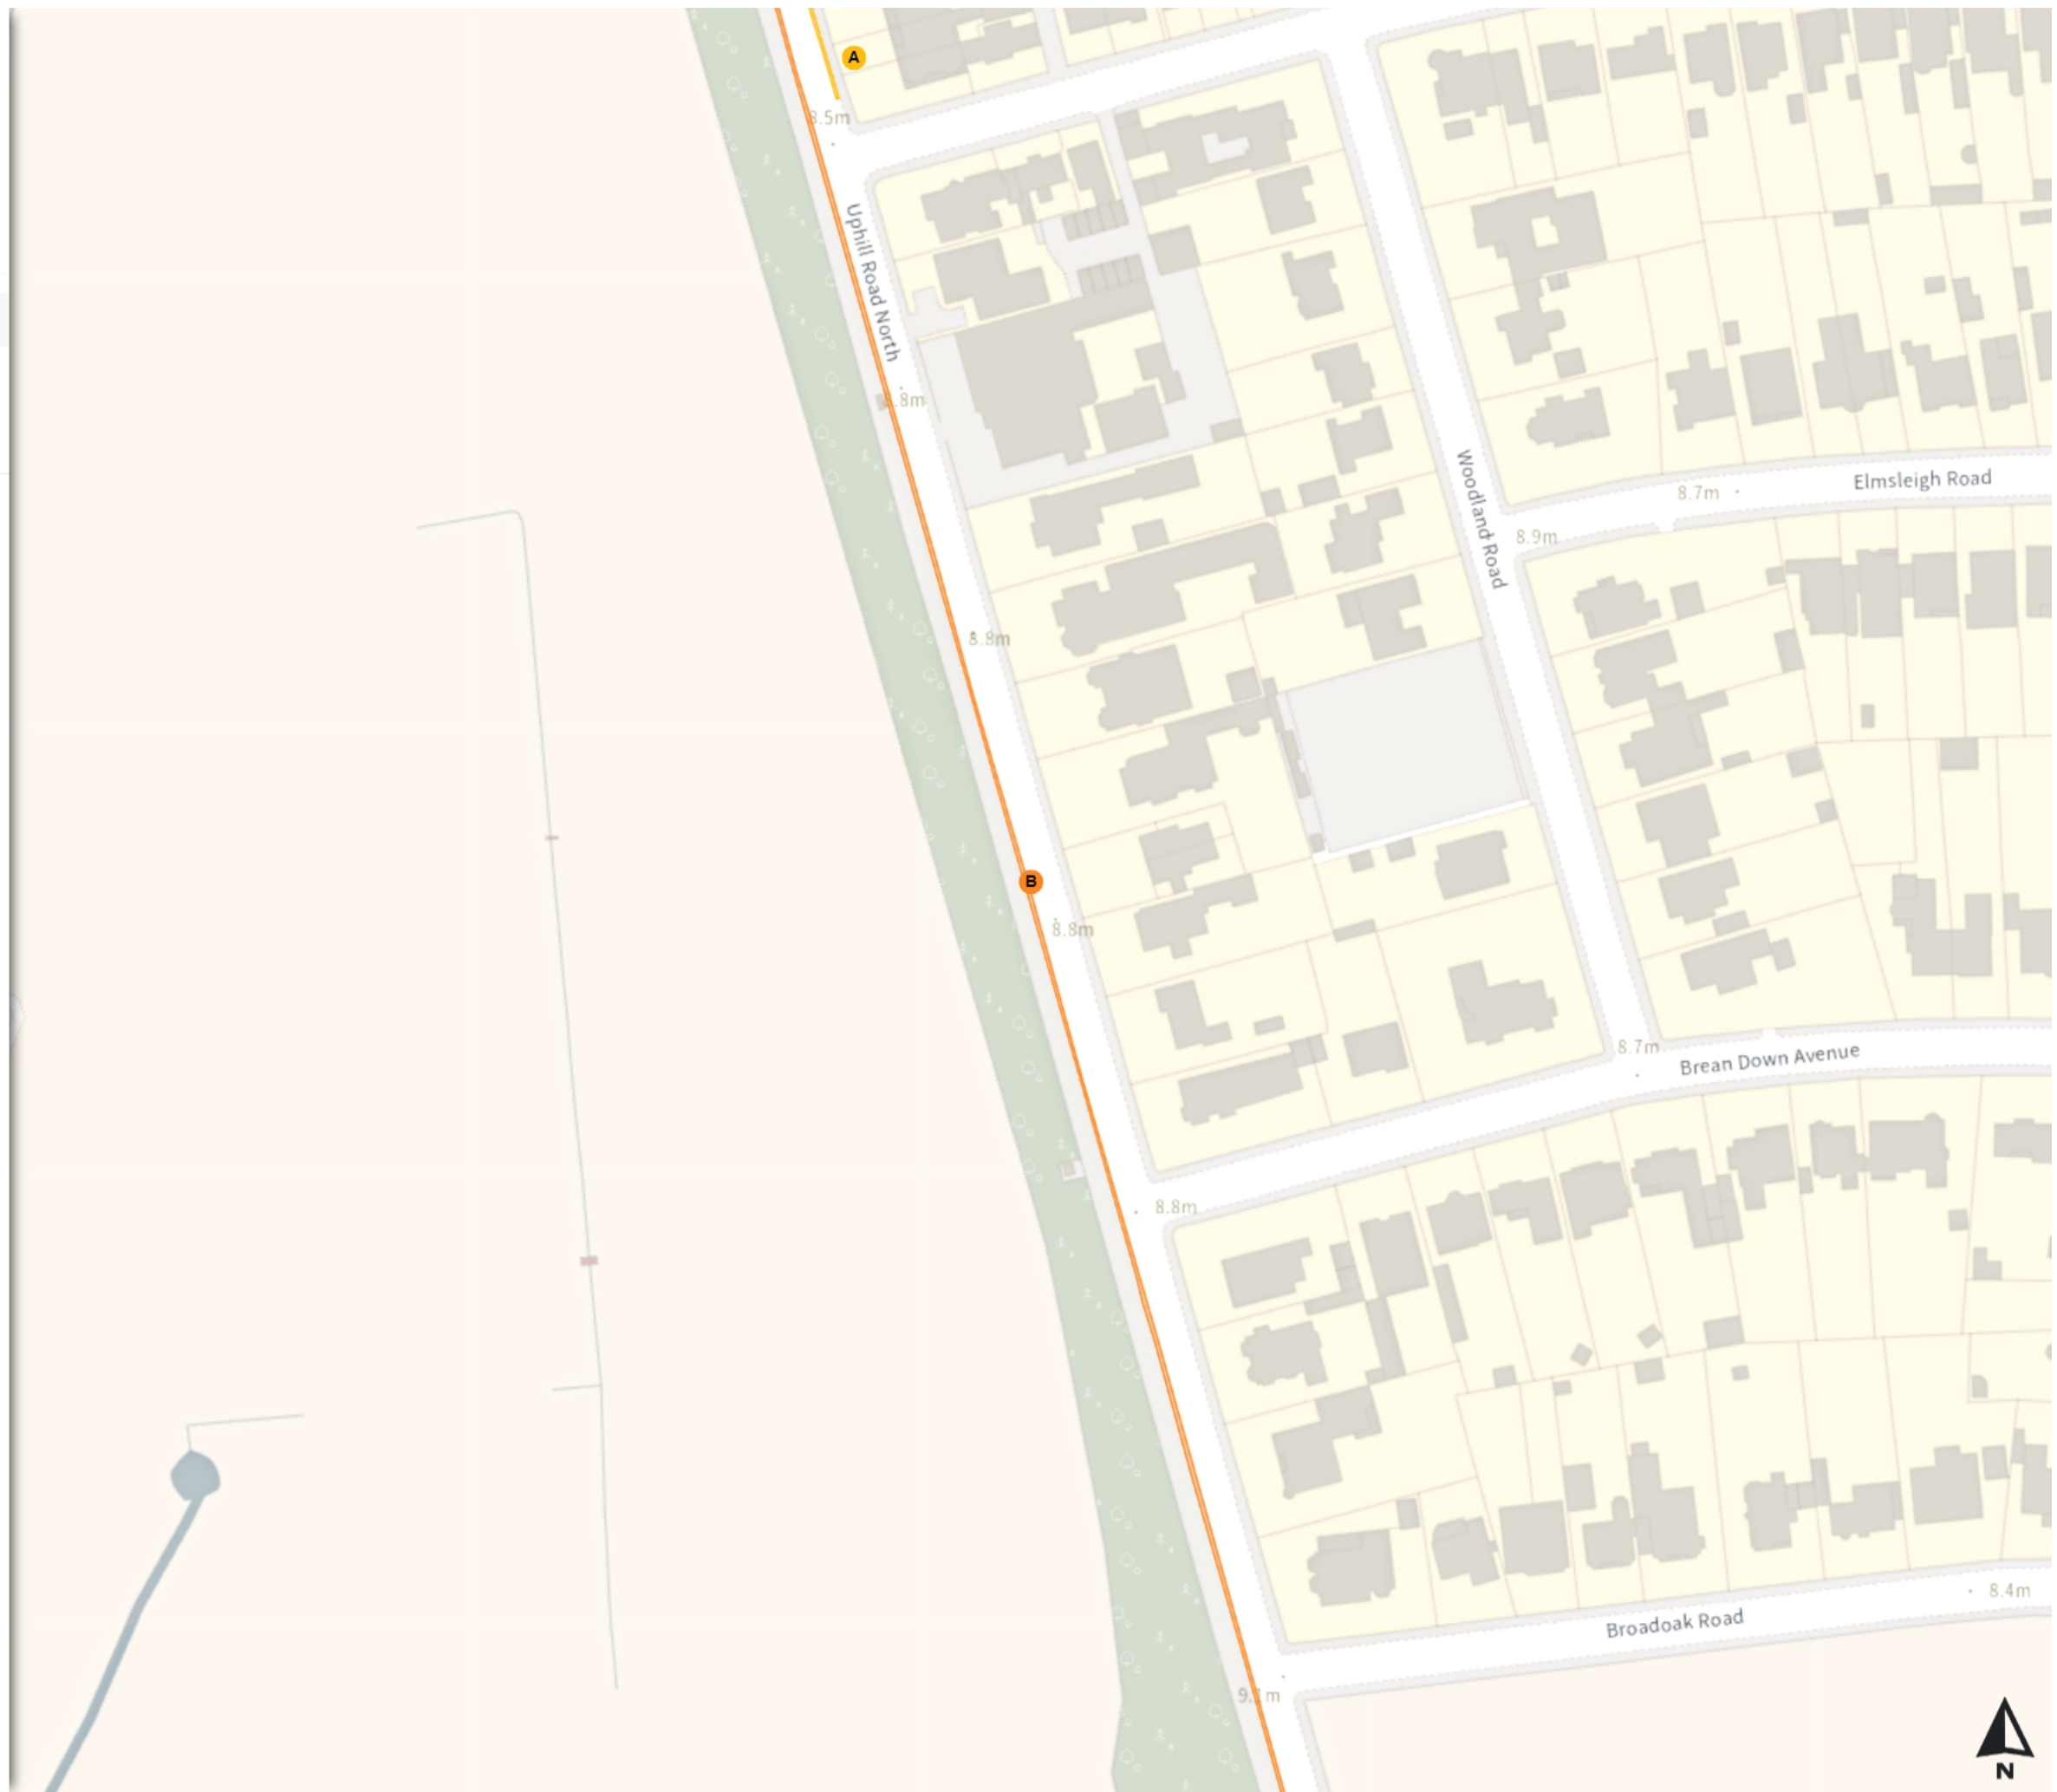

Map 44 of 45

Added

- No waiting
- 08:00-18:00
- No waiting at any time
- At all times

0 20 40 60m

Scale: 1:1250

North-West: 331529.162, 159765.423
South-East: 331959.662, 159379.391

© Crown copyright and database rights 2024 Ordnance Survey.
You are not permitted to copy, sub-license, distribute or sell any of this data to third parties in any form. Licence number 100023397