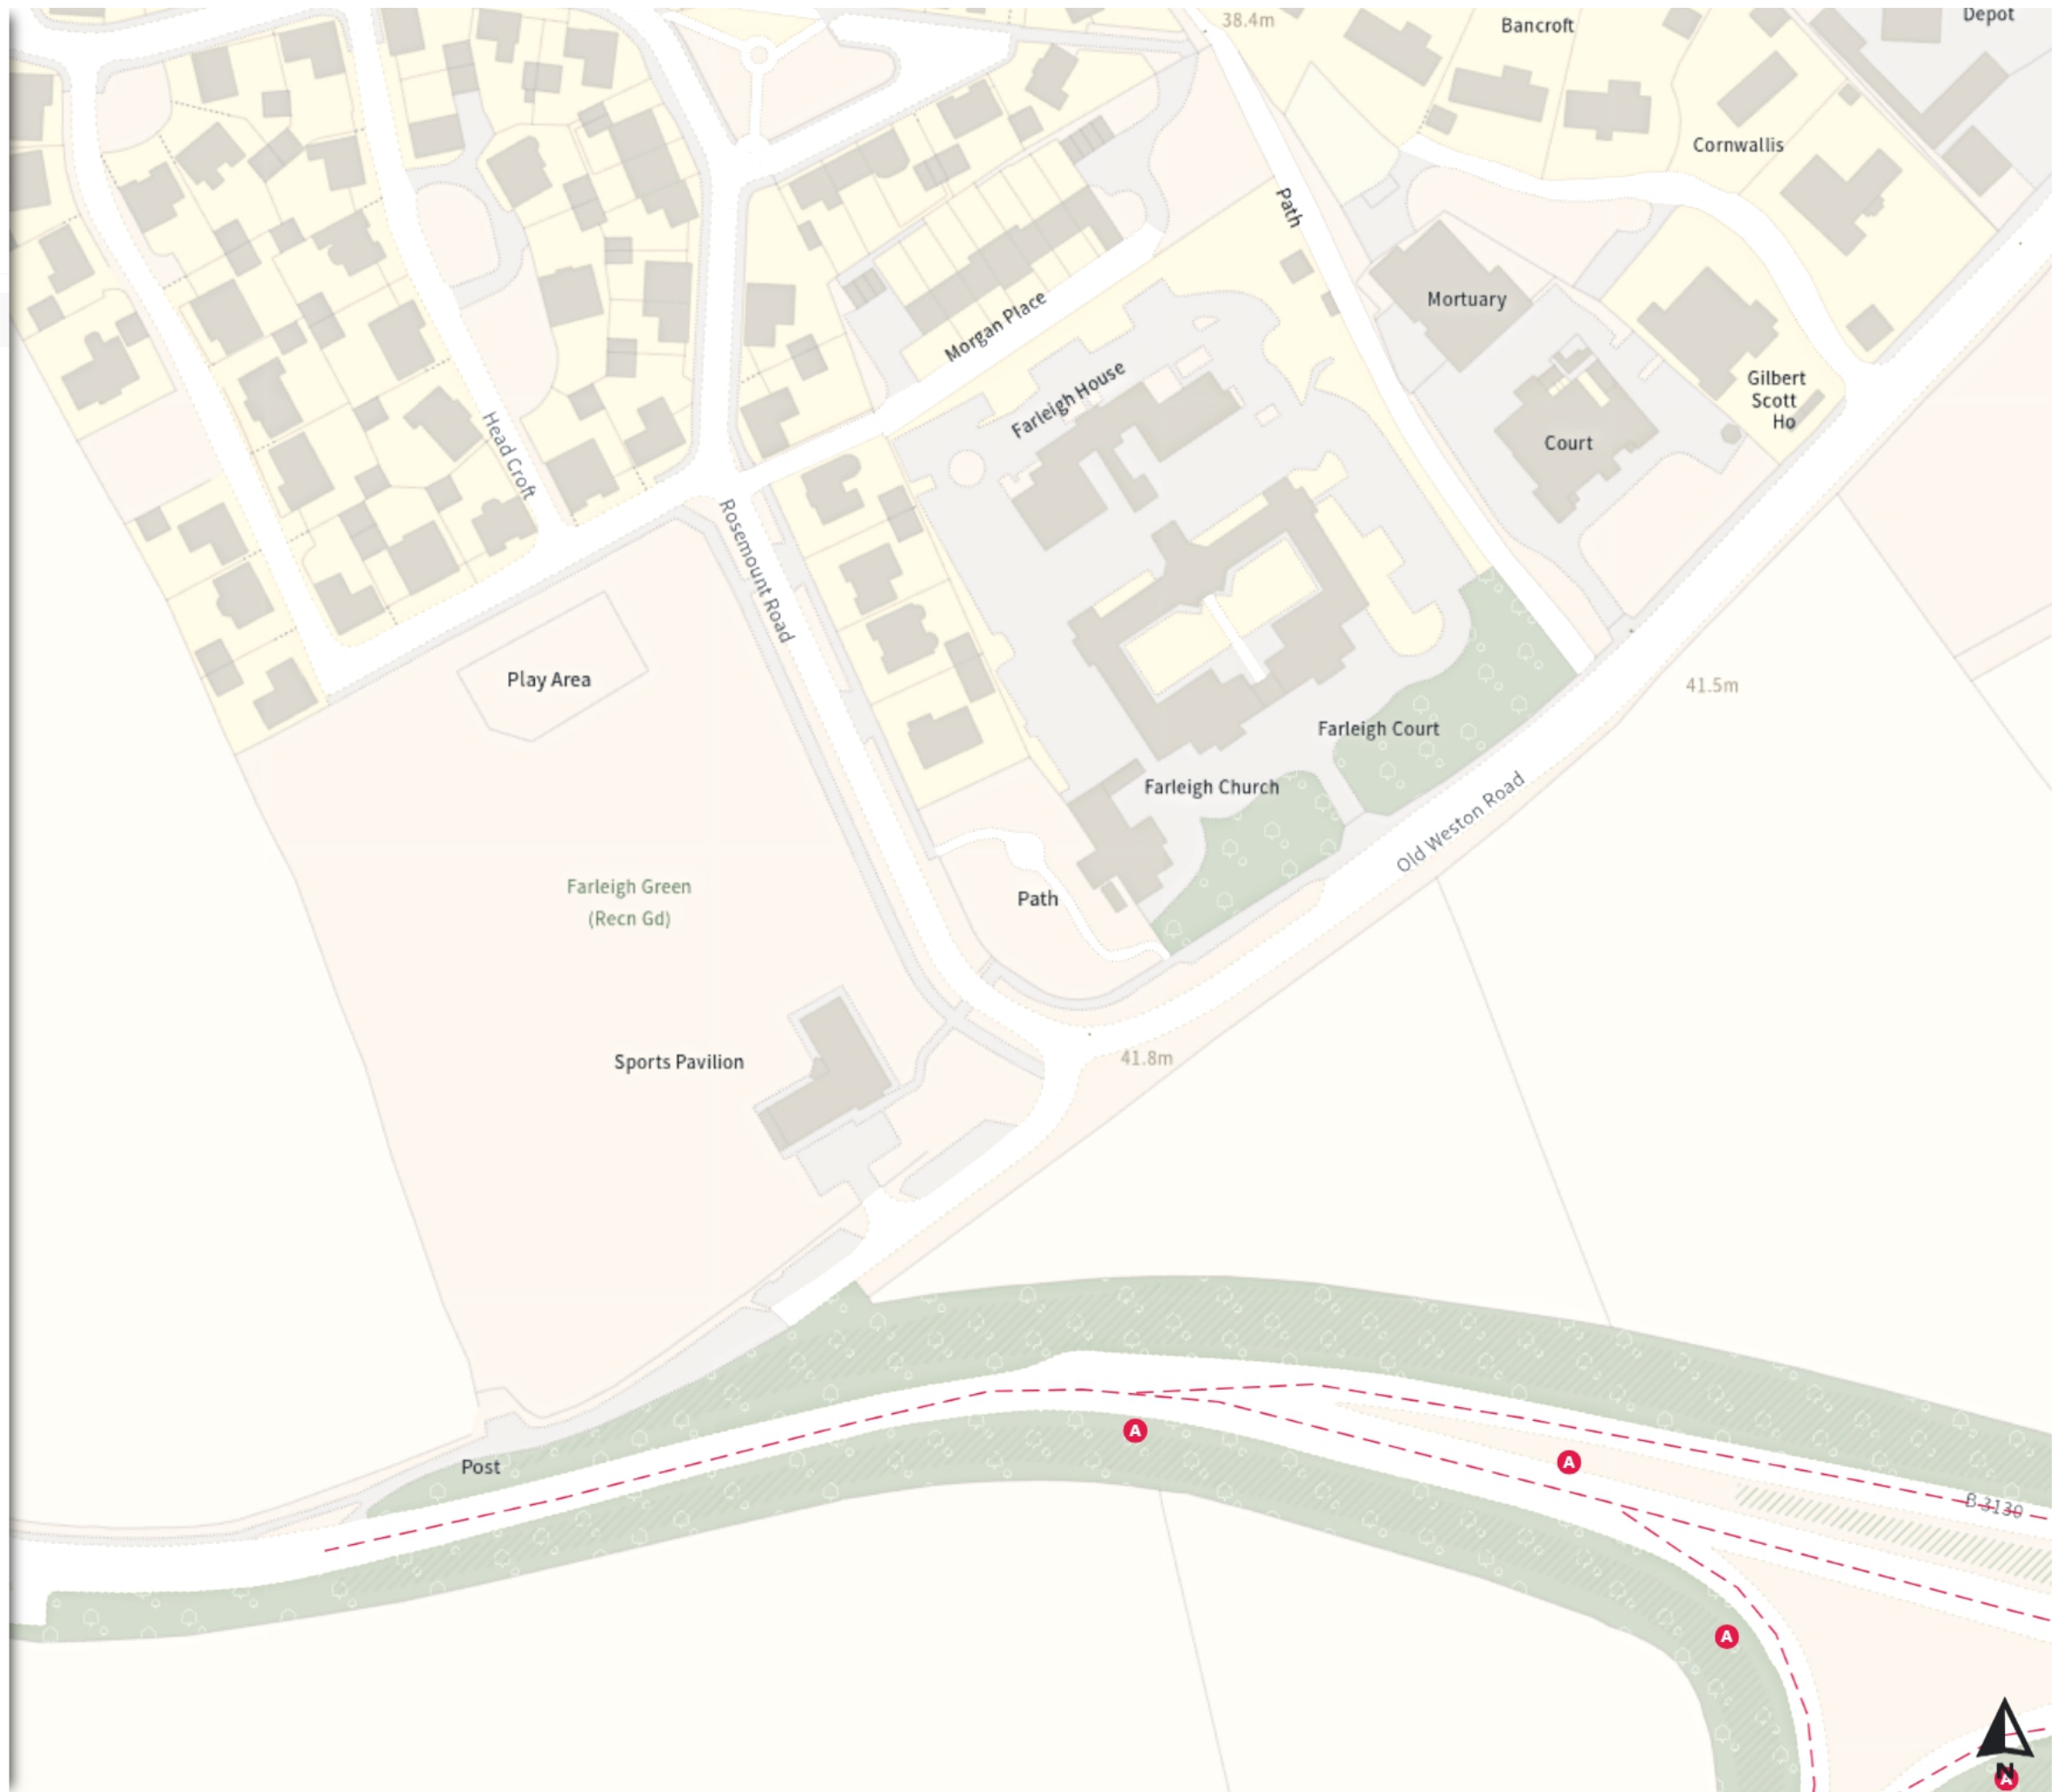

Variation 9 Clevedon Nailsea Review

Map 18 of 45

Added

--- Clearway

A At all times

0 20 40 60m

Scale: 1:1250

North-West: 351569.833, 169667.795
South-East: 352000.962, 169284.209

© Crown copyright and database rights 2024 Ordnance Survey.
You are not permitted to copy, sub-license, distribute or sell any of this data to third parties in any form. Licence number 100023397