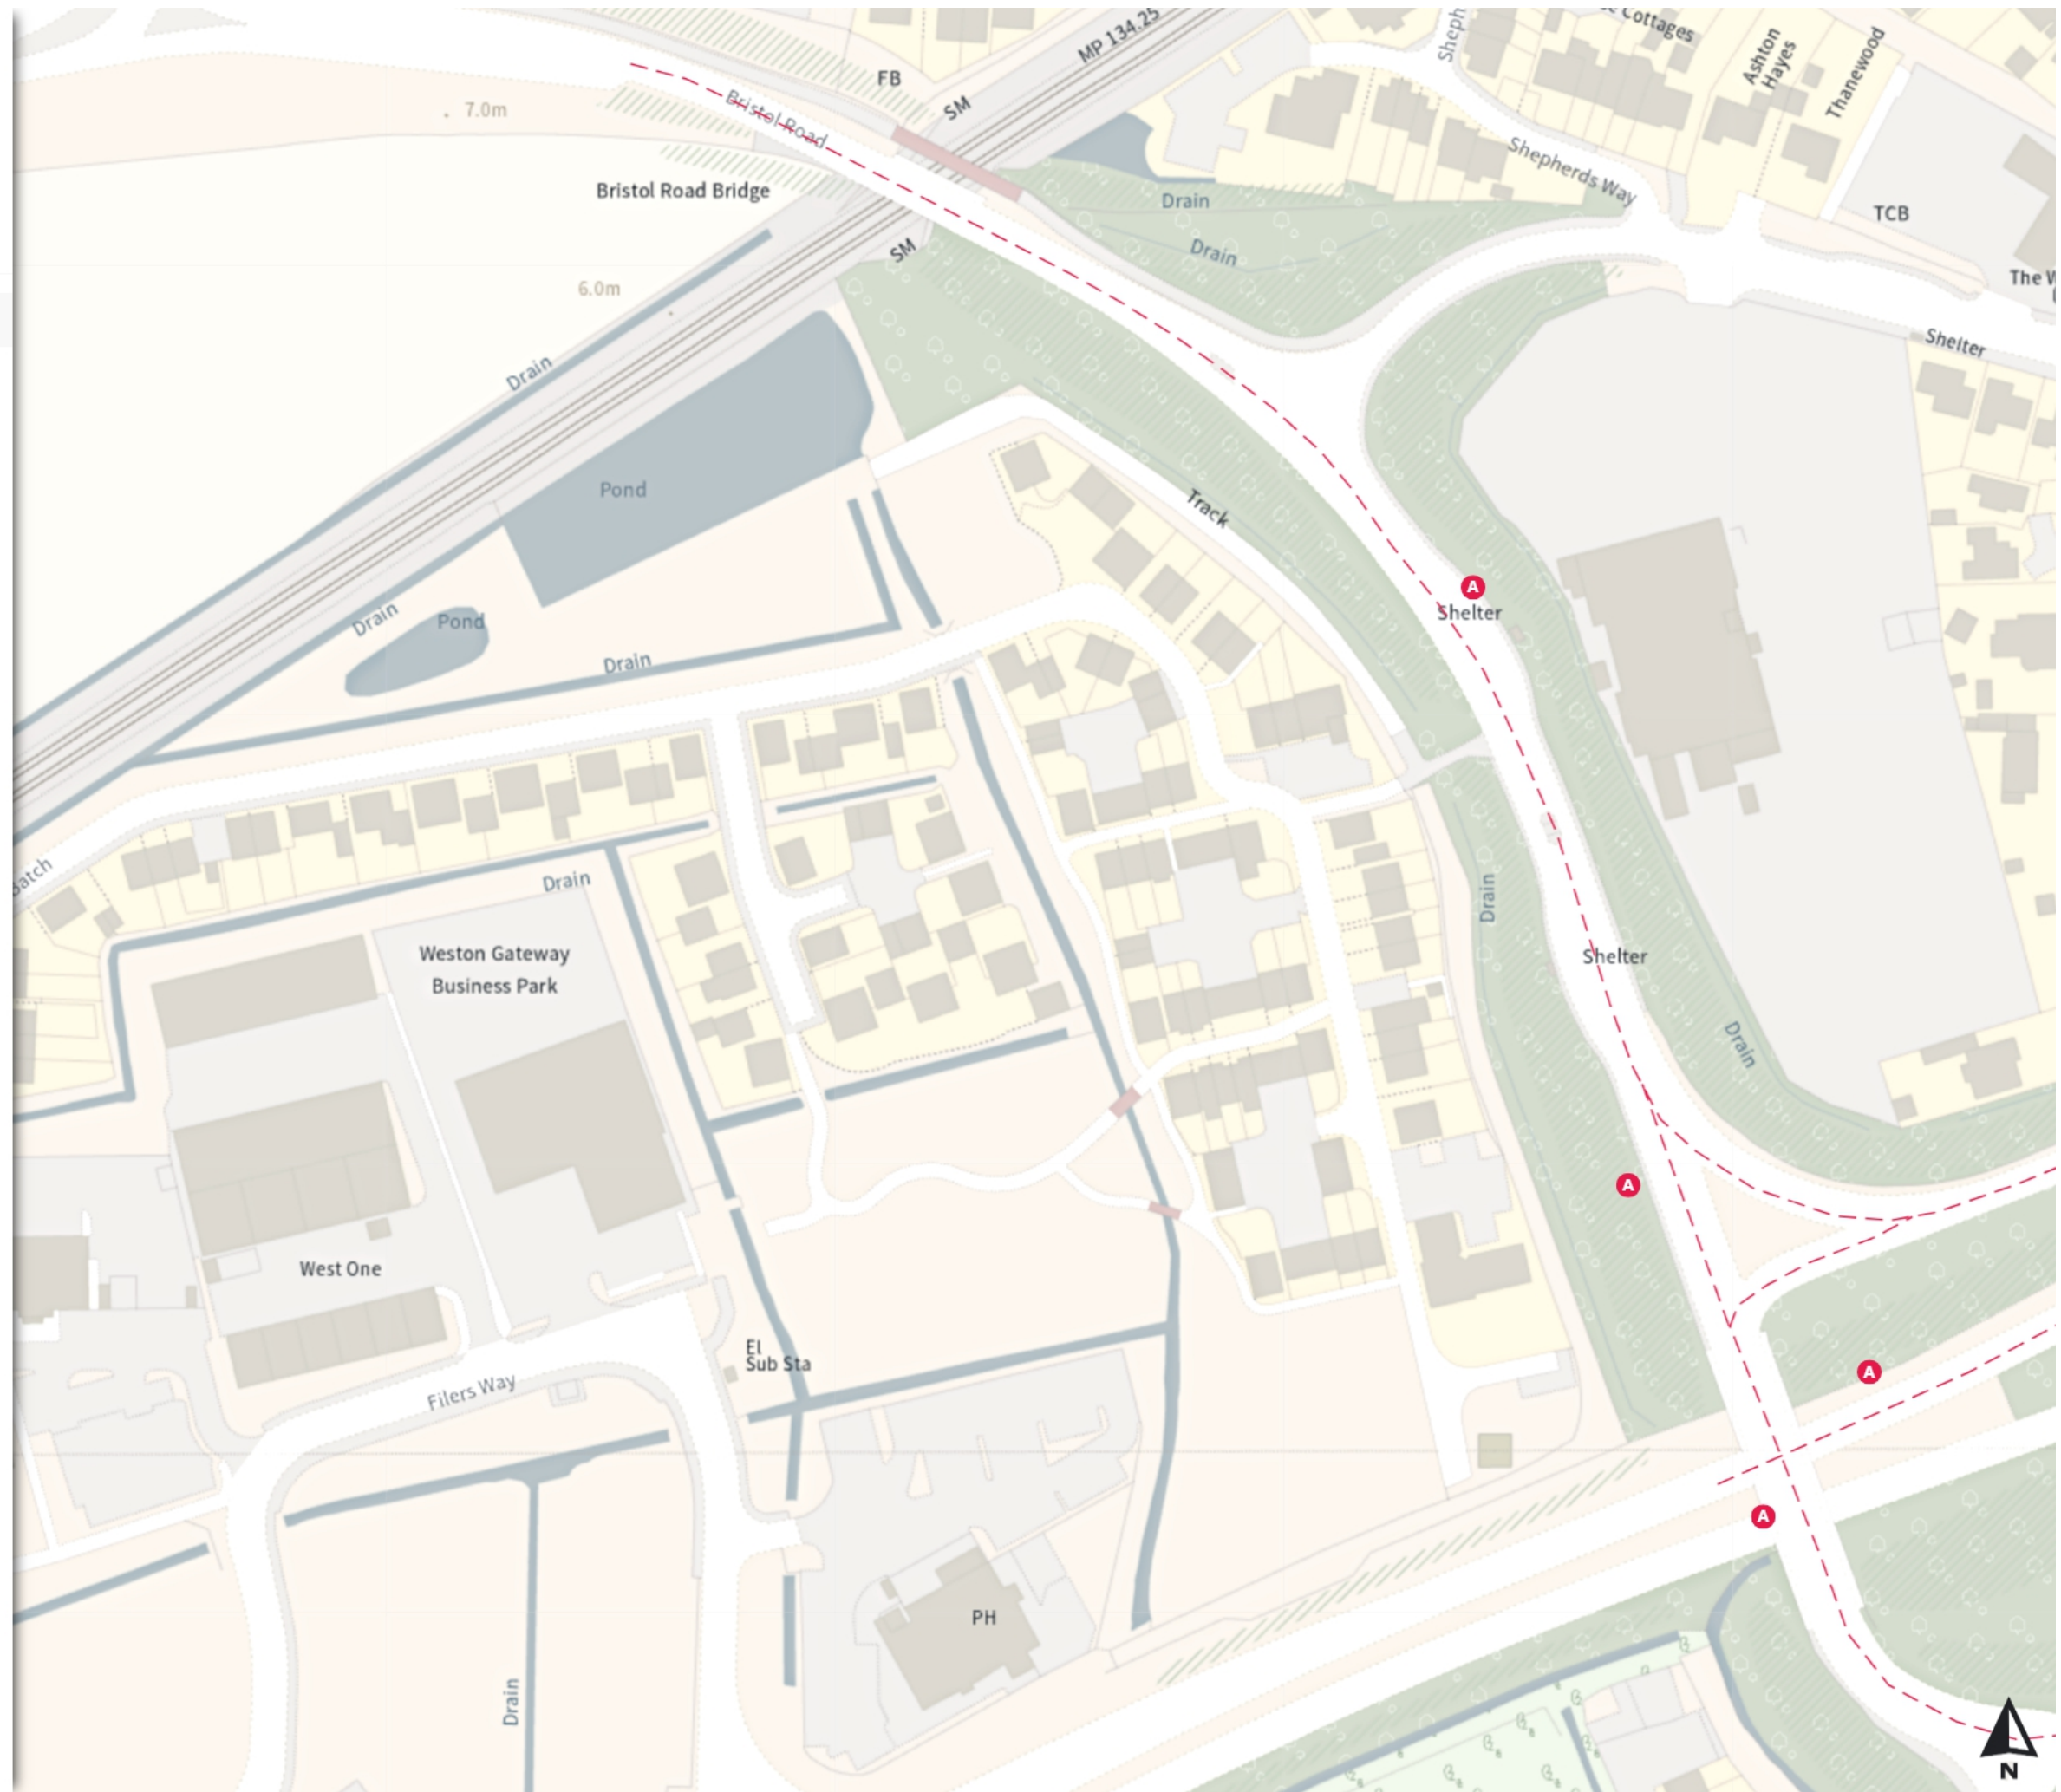

Variation 9 Clevedon Nailsea Review

Map 36 of 45

Added

Clearway

At all times

0 20 40 60m

Scale: 1:1250

North-West: 336943.771, 162746.264
South-East: 337374.415, 162360.915

© Crown copyright and database rights 2024 Ordnance Survey.
You are not permitted to copy, sub-license, distribute or sell any of this data to third parties in any form. Licence number 100023397