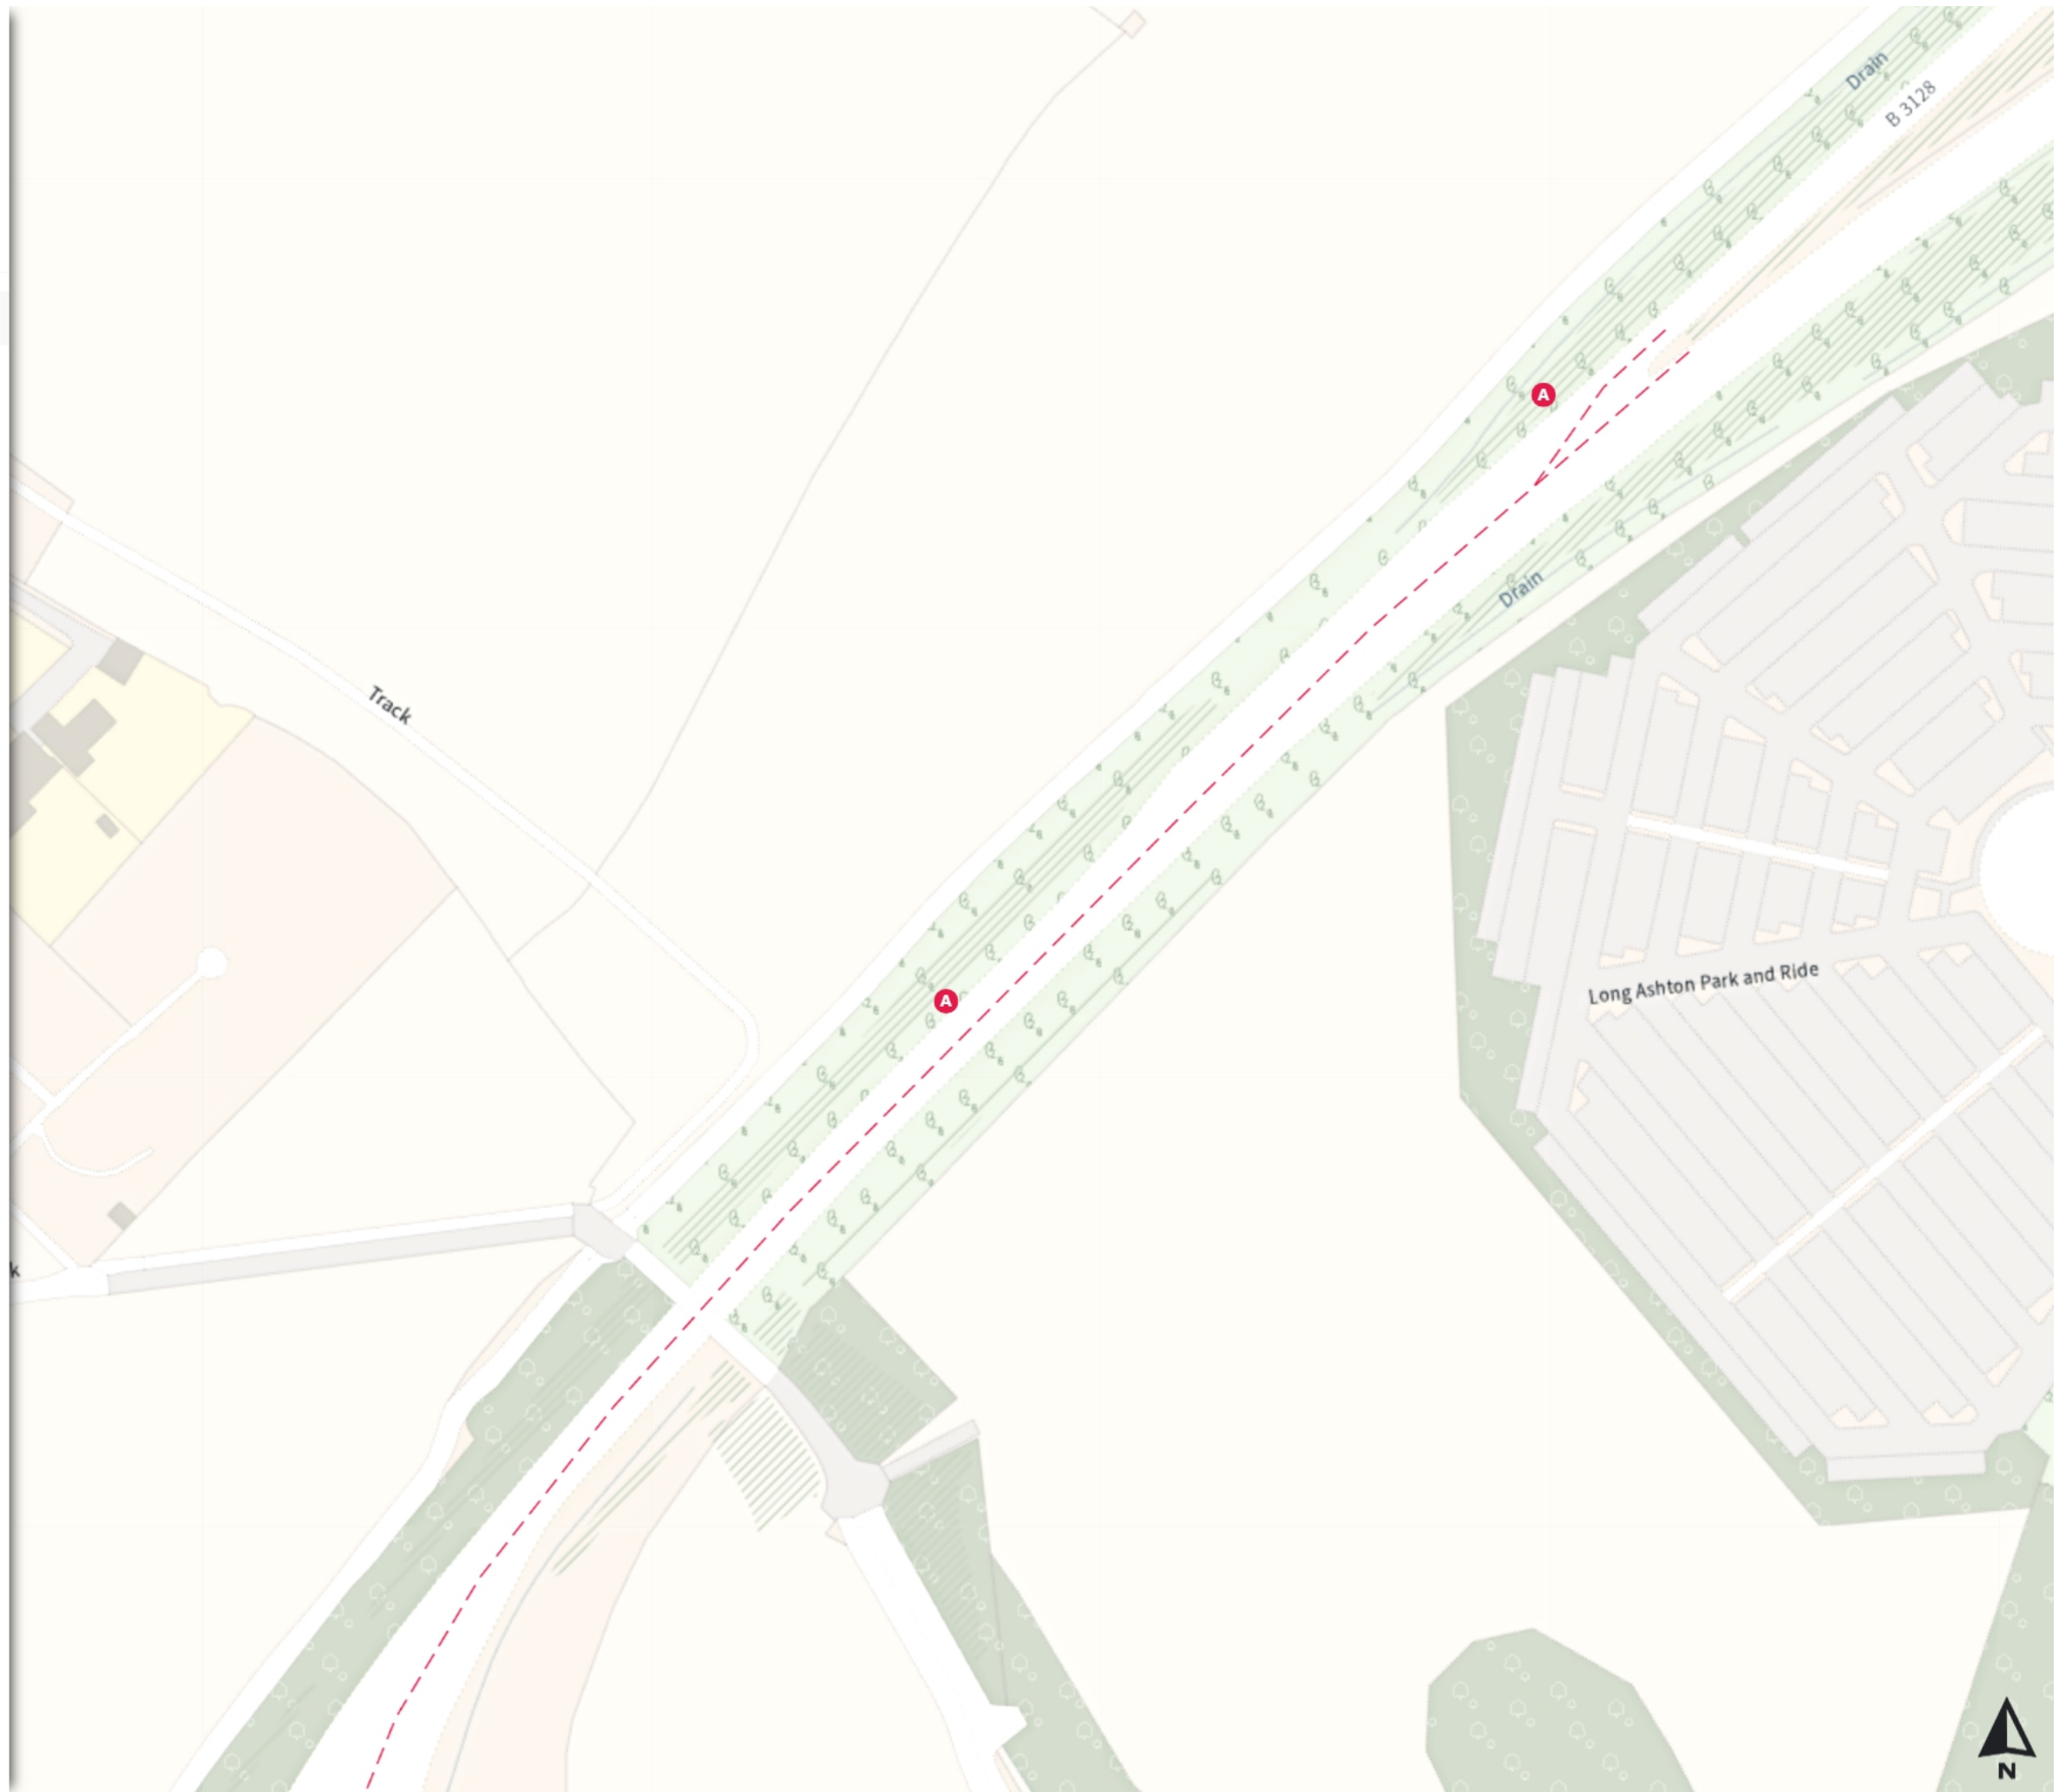

Map 10 of 45

Added

 Clearway

 At all times

0 20 40 60m

Scale: 1:1250

North-West: 355415.387, 171109.573
South-East: 355846.677, 170726.423

© Crown copyright and database rights 2024 Ordnance Survey.
You are not permitted to copy, sub-license, distribute or sell any of this data to third parties in any form. Licence number 100023397