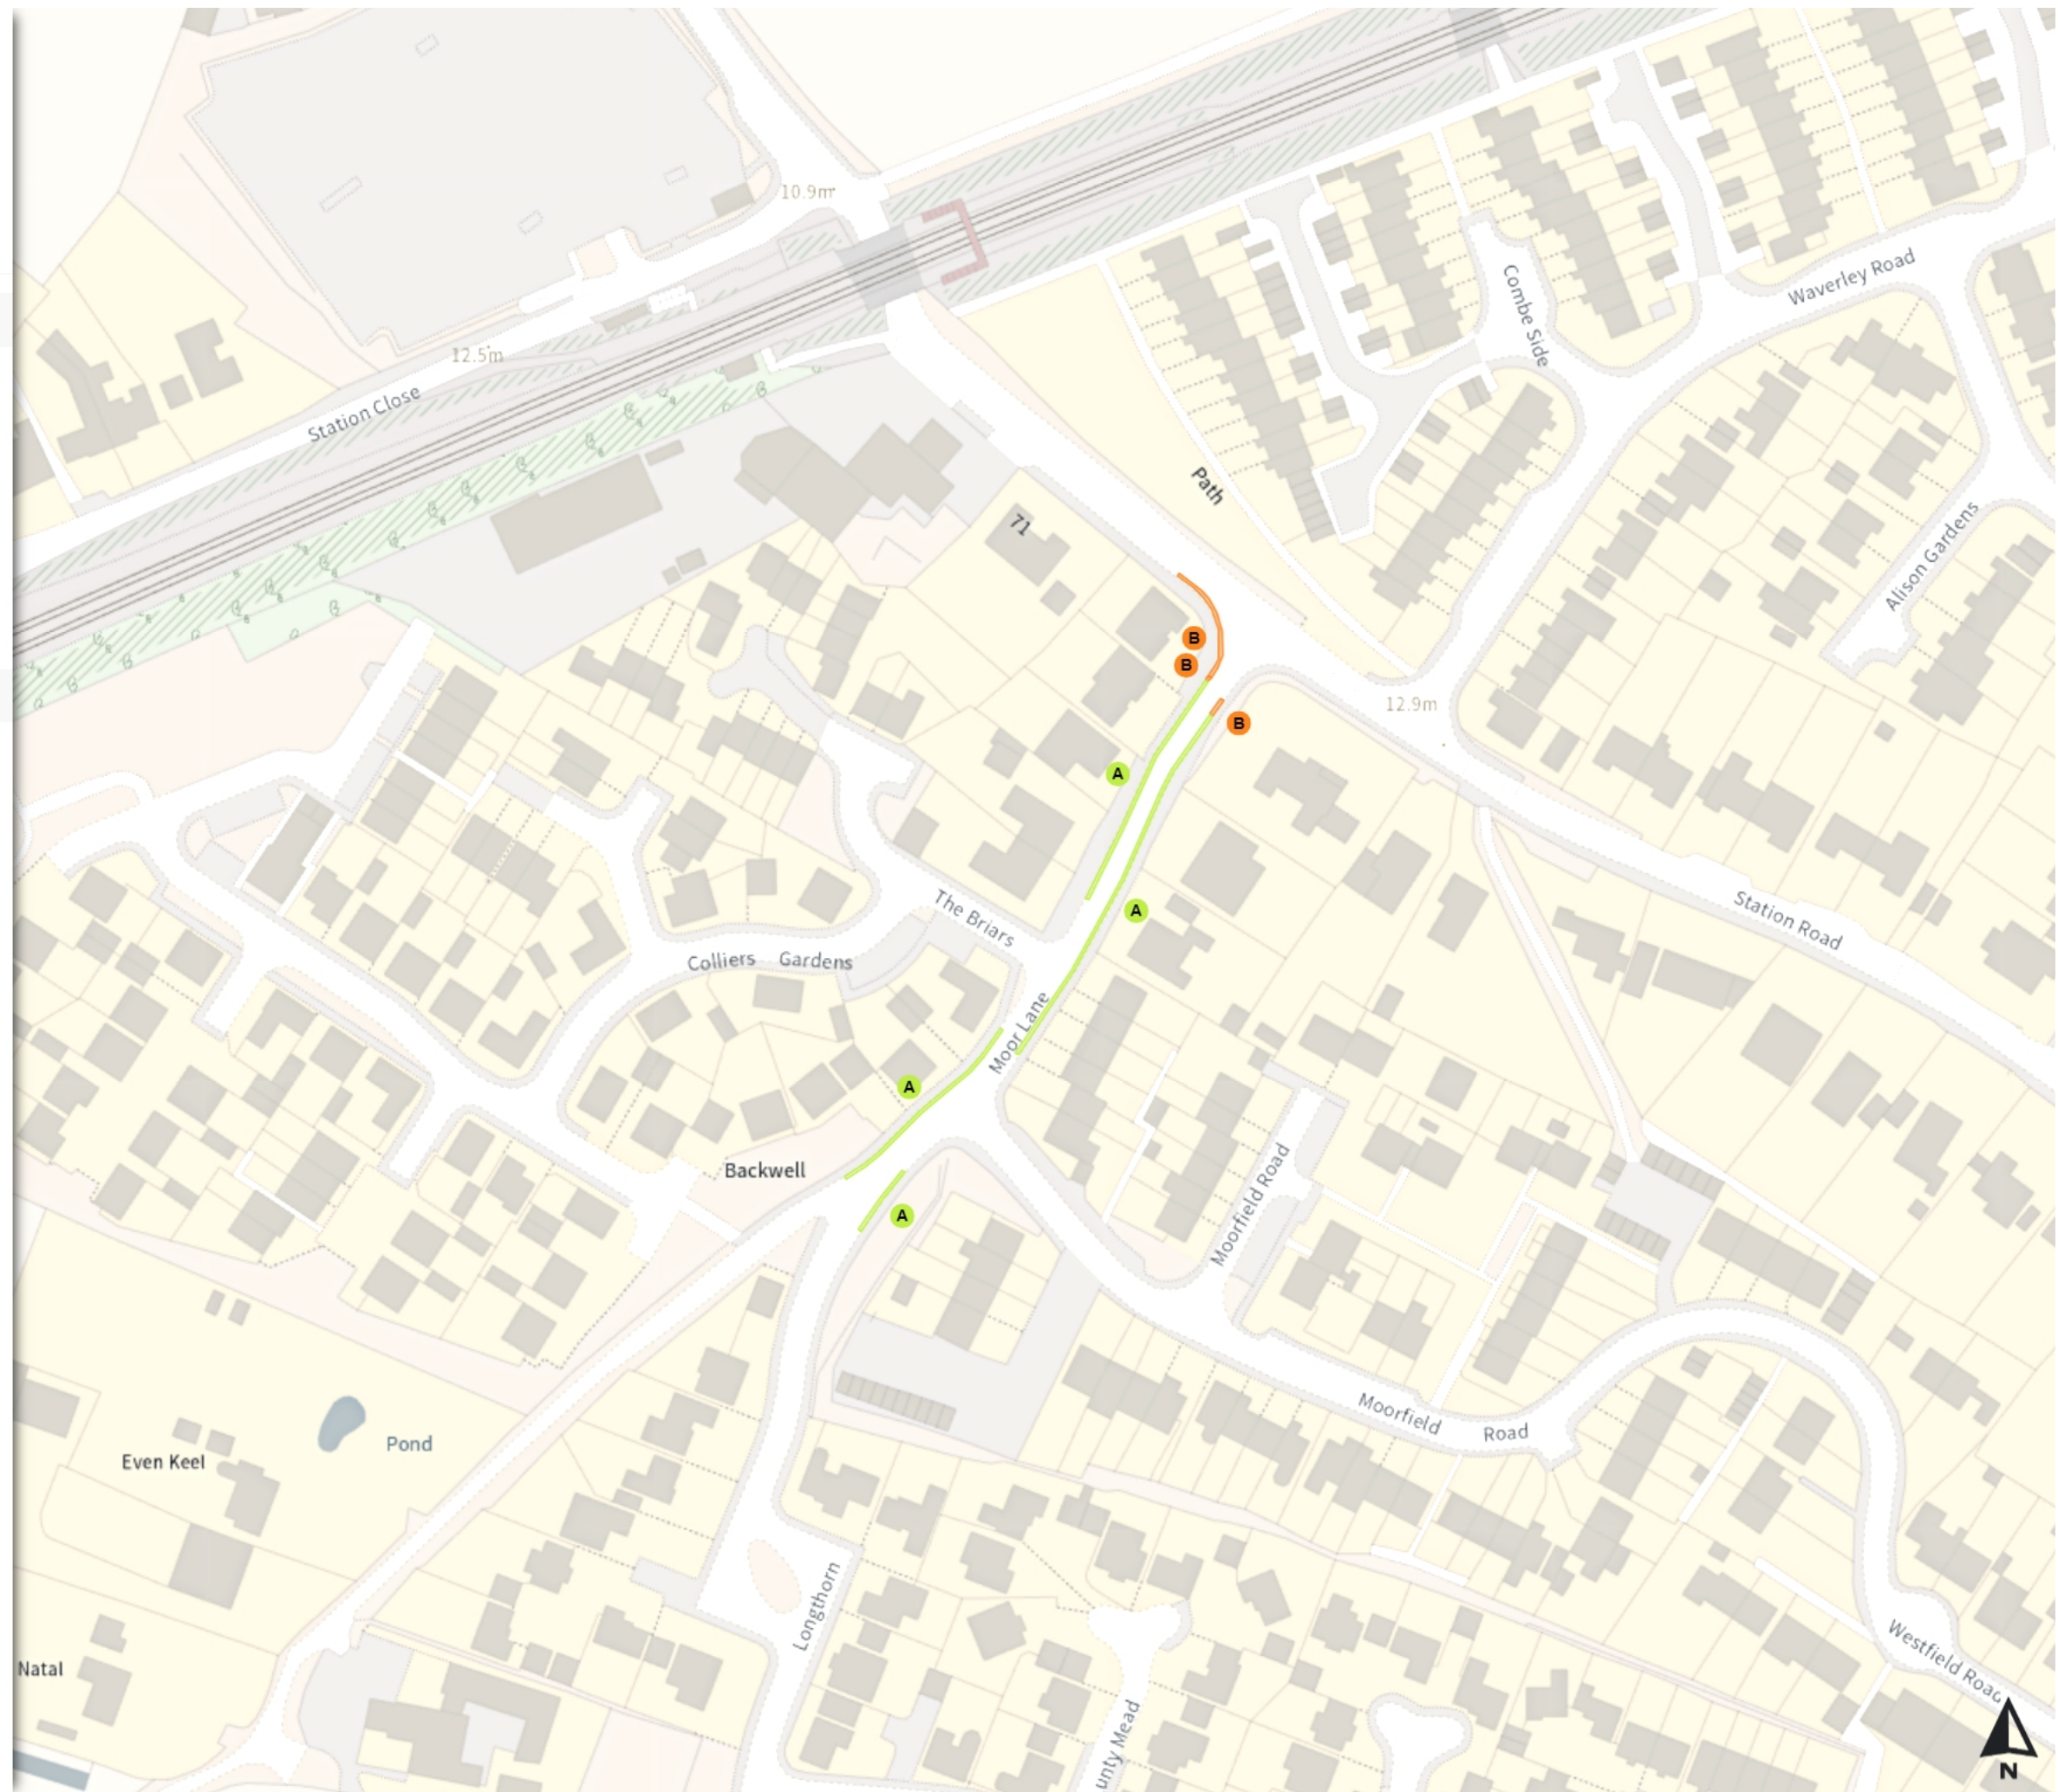

Modified

■ No waiting at any time

● B At all times

0 20 40 60m

Scale: 1:1250

North-West: 347759.529, 169278.393
South-East: 348190.41, 168894.451

© Crown copyright and database rights 2024 Ordnance Survey.
You are not permitted to copy, sub-license, distribute or sell any of this data to third parties in any form. Licence number 100023397