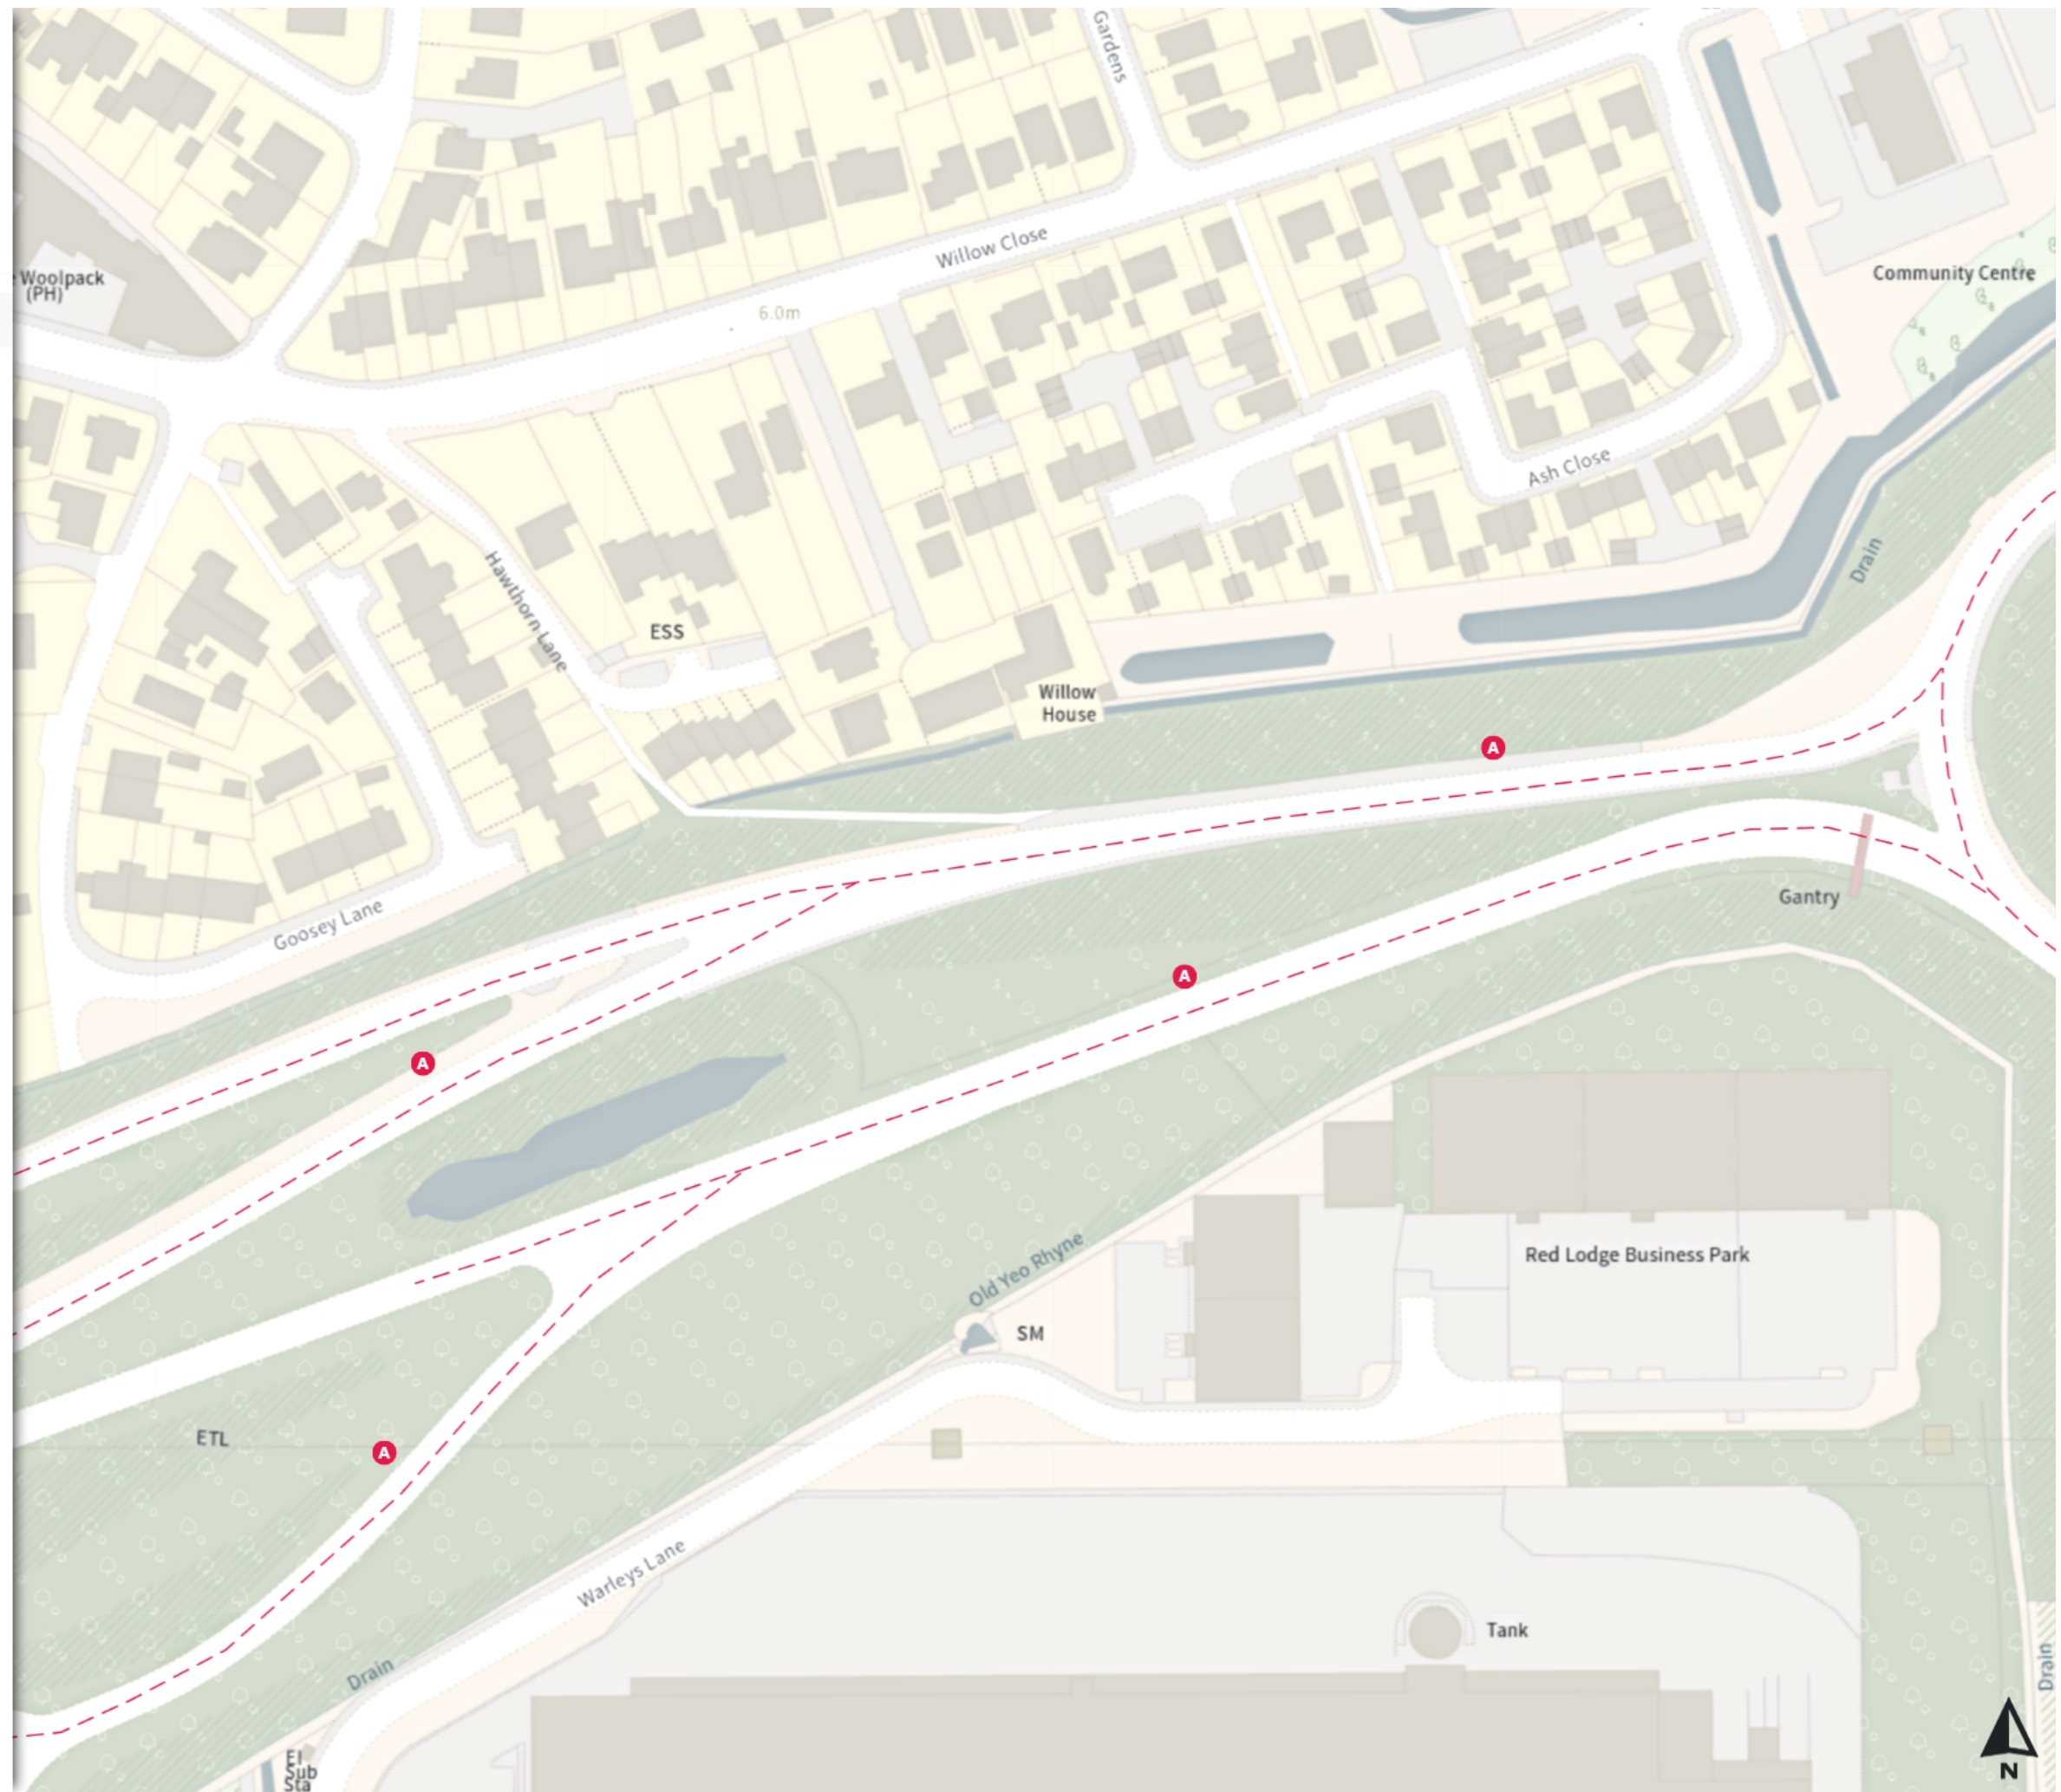

Map 37 of 45

Added

--- Clearway

A At all times

0 20 40 60m

Scale: 1:1250

North-West: 337375.347, 162740.944
South-East: 337806.023, 162355.632

© Crown copyright and database rights 2024 Ordnance Survey.
You are not permitted to copy, sub-license, distribute or sell any of this data to third parties in any form. Licence number 100023397