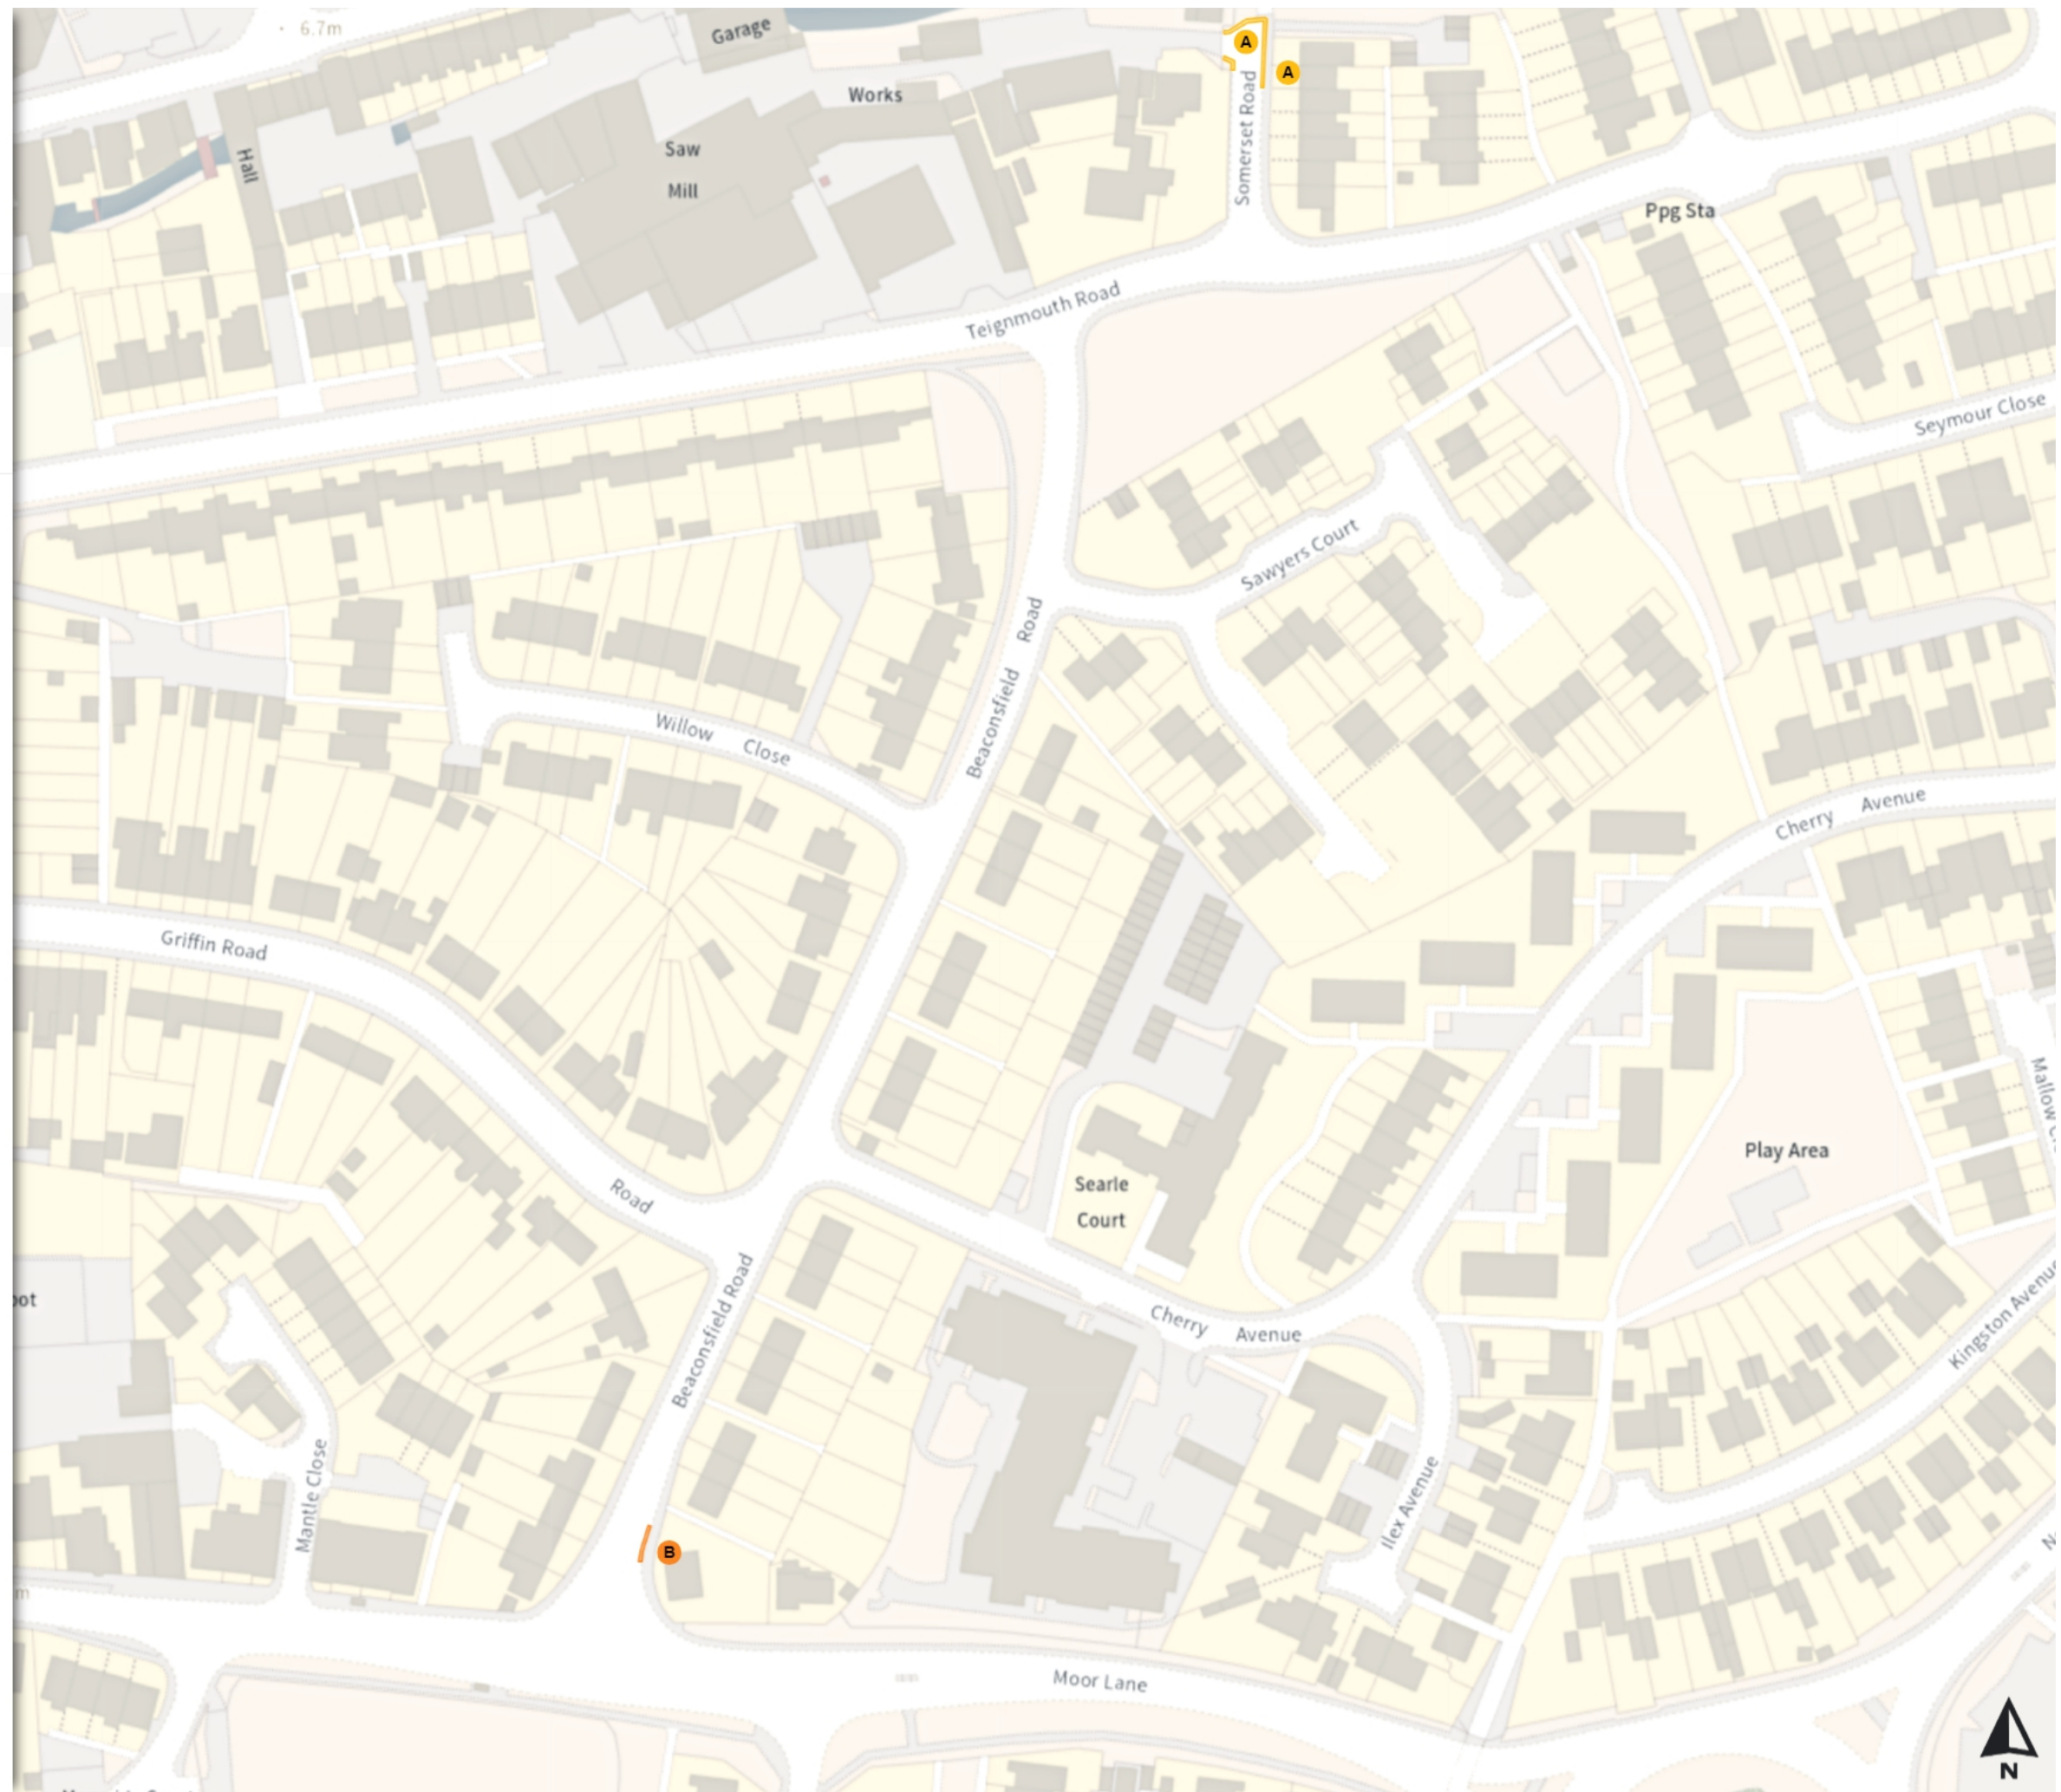

Map 3 of 45

Added

- No waiting
- Mon-Fri 09:00-17:00
- No waiting at any time
- At all times

0 20 40 60m

Scale: 1:1250

North-West: 341023.411, 171227.207
South-East: 341453.627, 170842.831

© Crown copyright and database rights 2024 Ordnance Survey.
You are not permitted to copy, sub-license, distribute or sell any of this data to third parties in any form. Licence number 100023397