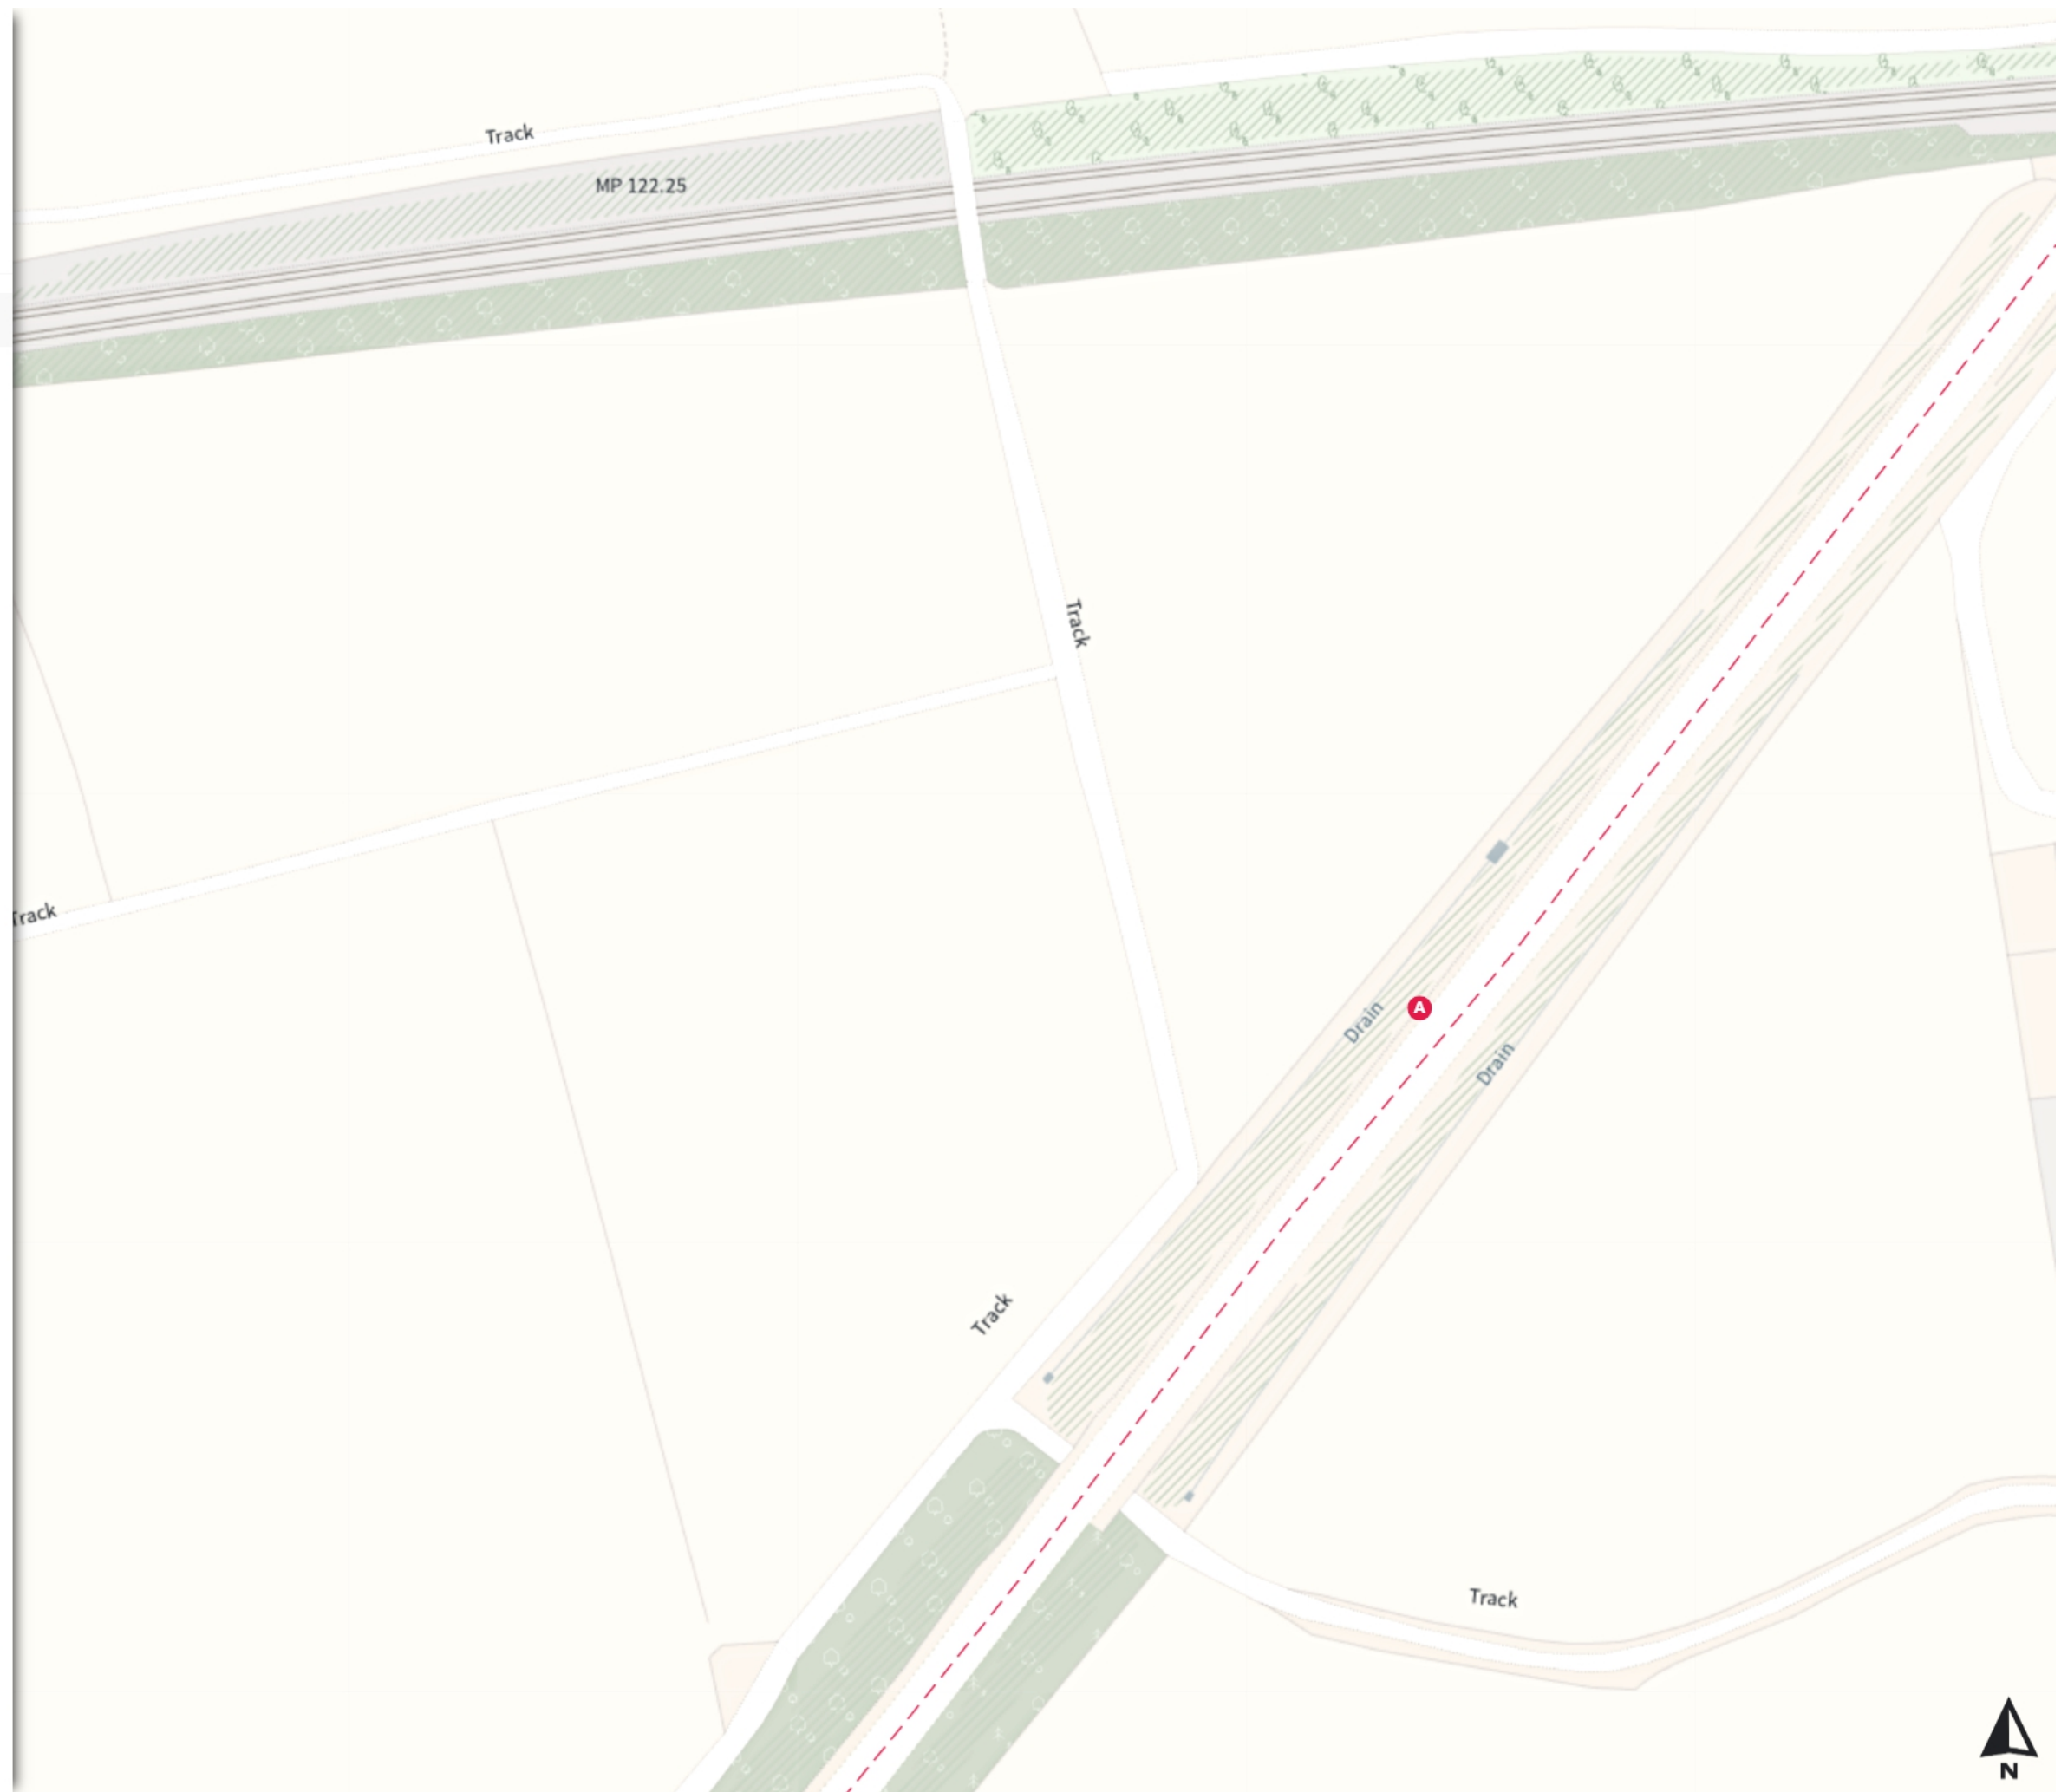

Variation 9 Clevedon Nailsea Review

Map 15 of 45

Added

-- Clearway

A At all times

0 20 40 60m

Scale: 1:1250

North-West: 354420.687, 170010.668
South-East: 354851.998, 169627.351

© Crown copyright and database rights 2024 Ordnance Survey.
You are not permitted to copy, sub-license, distribute or sell any of this data to third parties in any form. Licence number 100023397