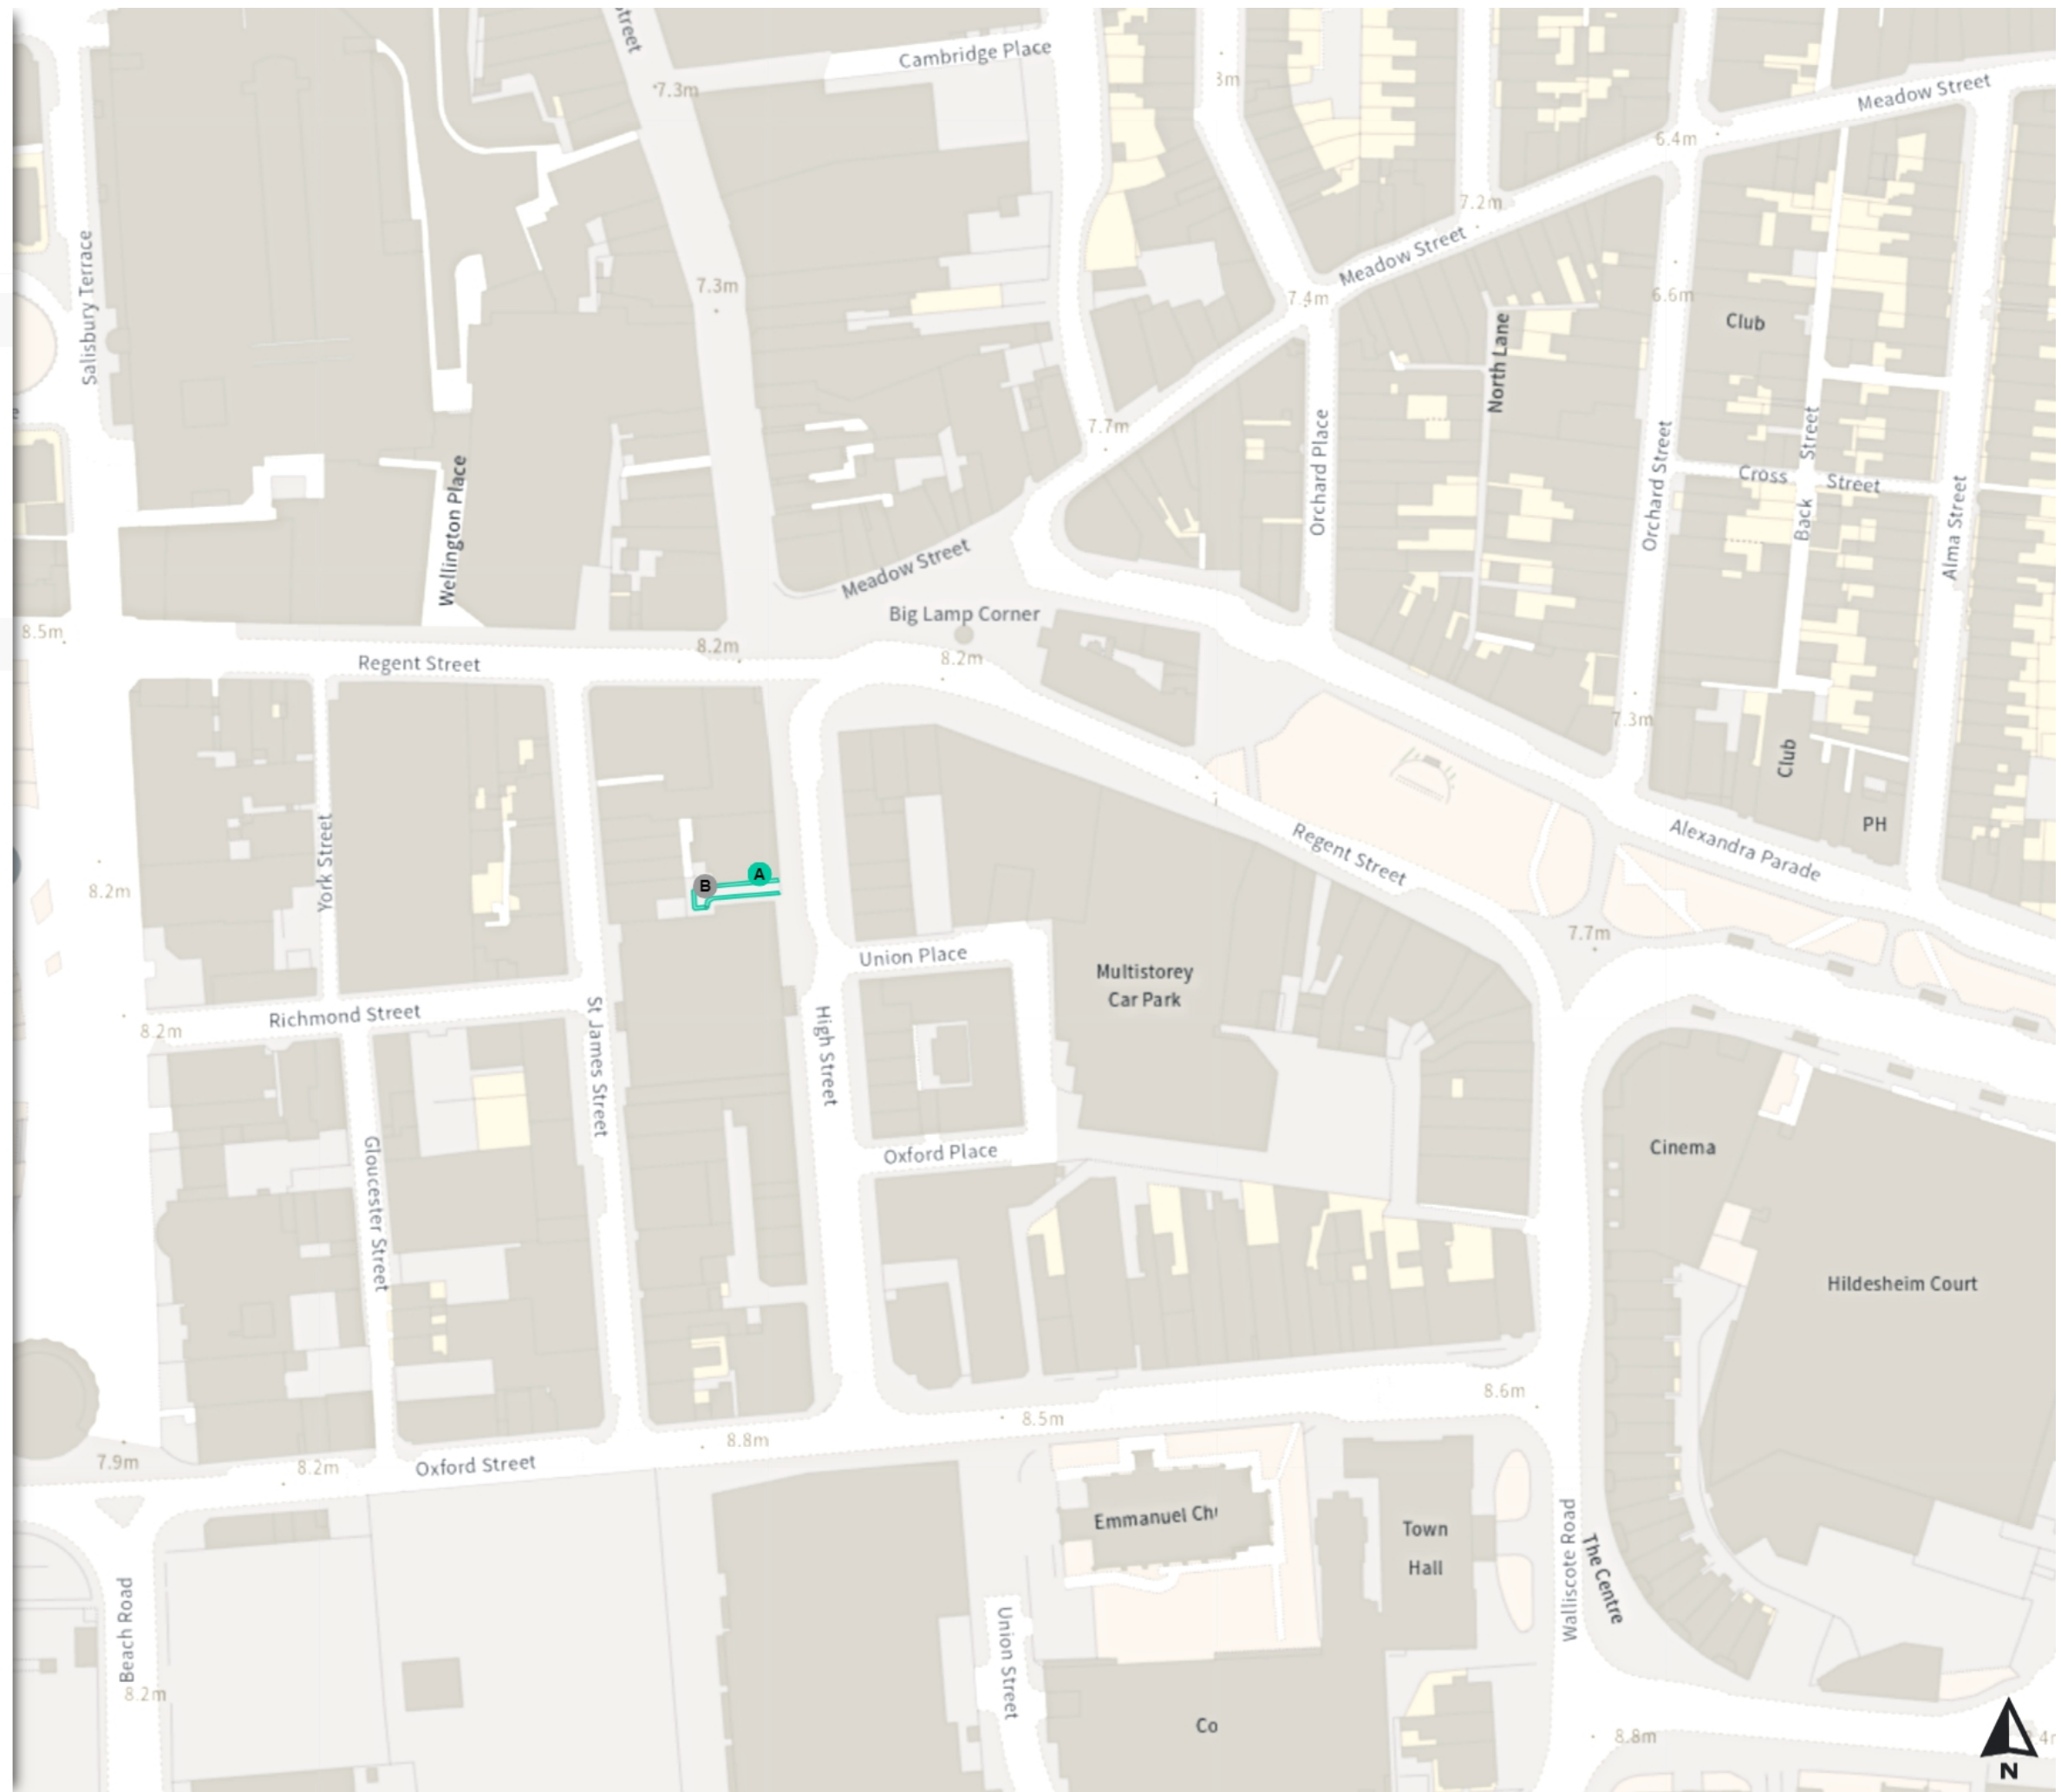

Variation 9 Clevedon Nailsea Review

Map 39 of 45

Modified

- Shared
- A No waiting at any time
  At all times
- A No loading
  12:00-00:00

Removed

- No waiting at any time
- B At all times

0 20 40 60m

Scale: 1:1250

North-West: 331777.754, 161541.927
South-East: 332208.12, 161156.046

© Crown copyright and database rights 2024 Ordnance Survey.
You are not permitted to copy, sub-license, distribute or sell any of this data to third parties in any form. Licence number 100023397