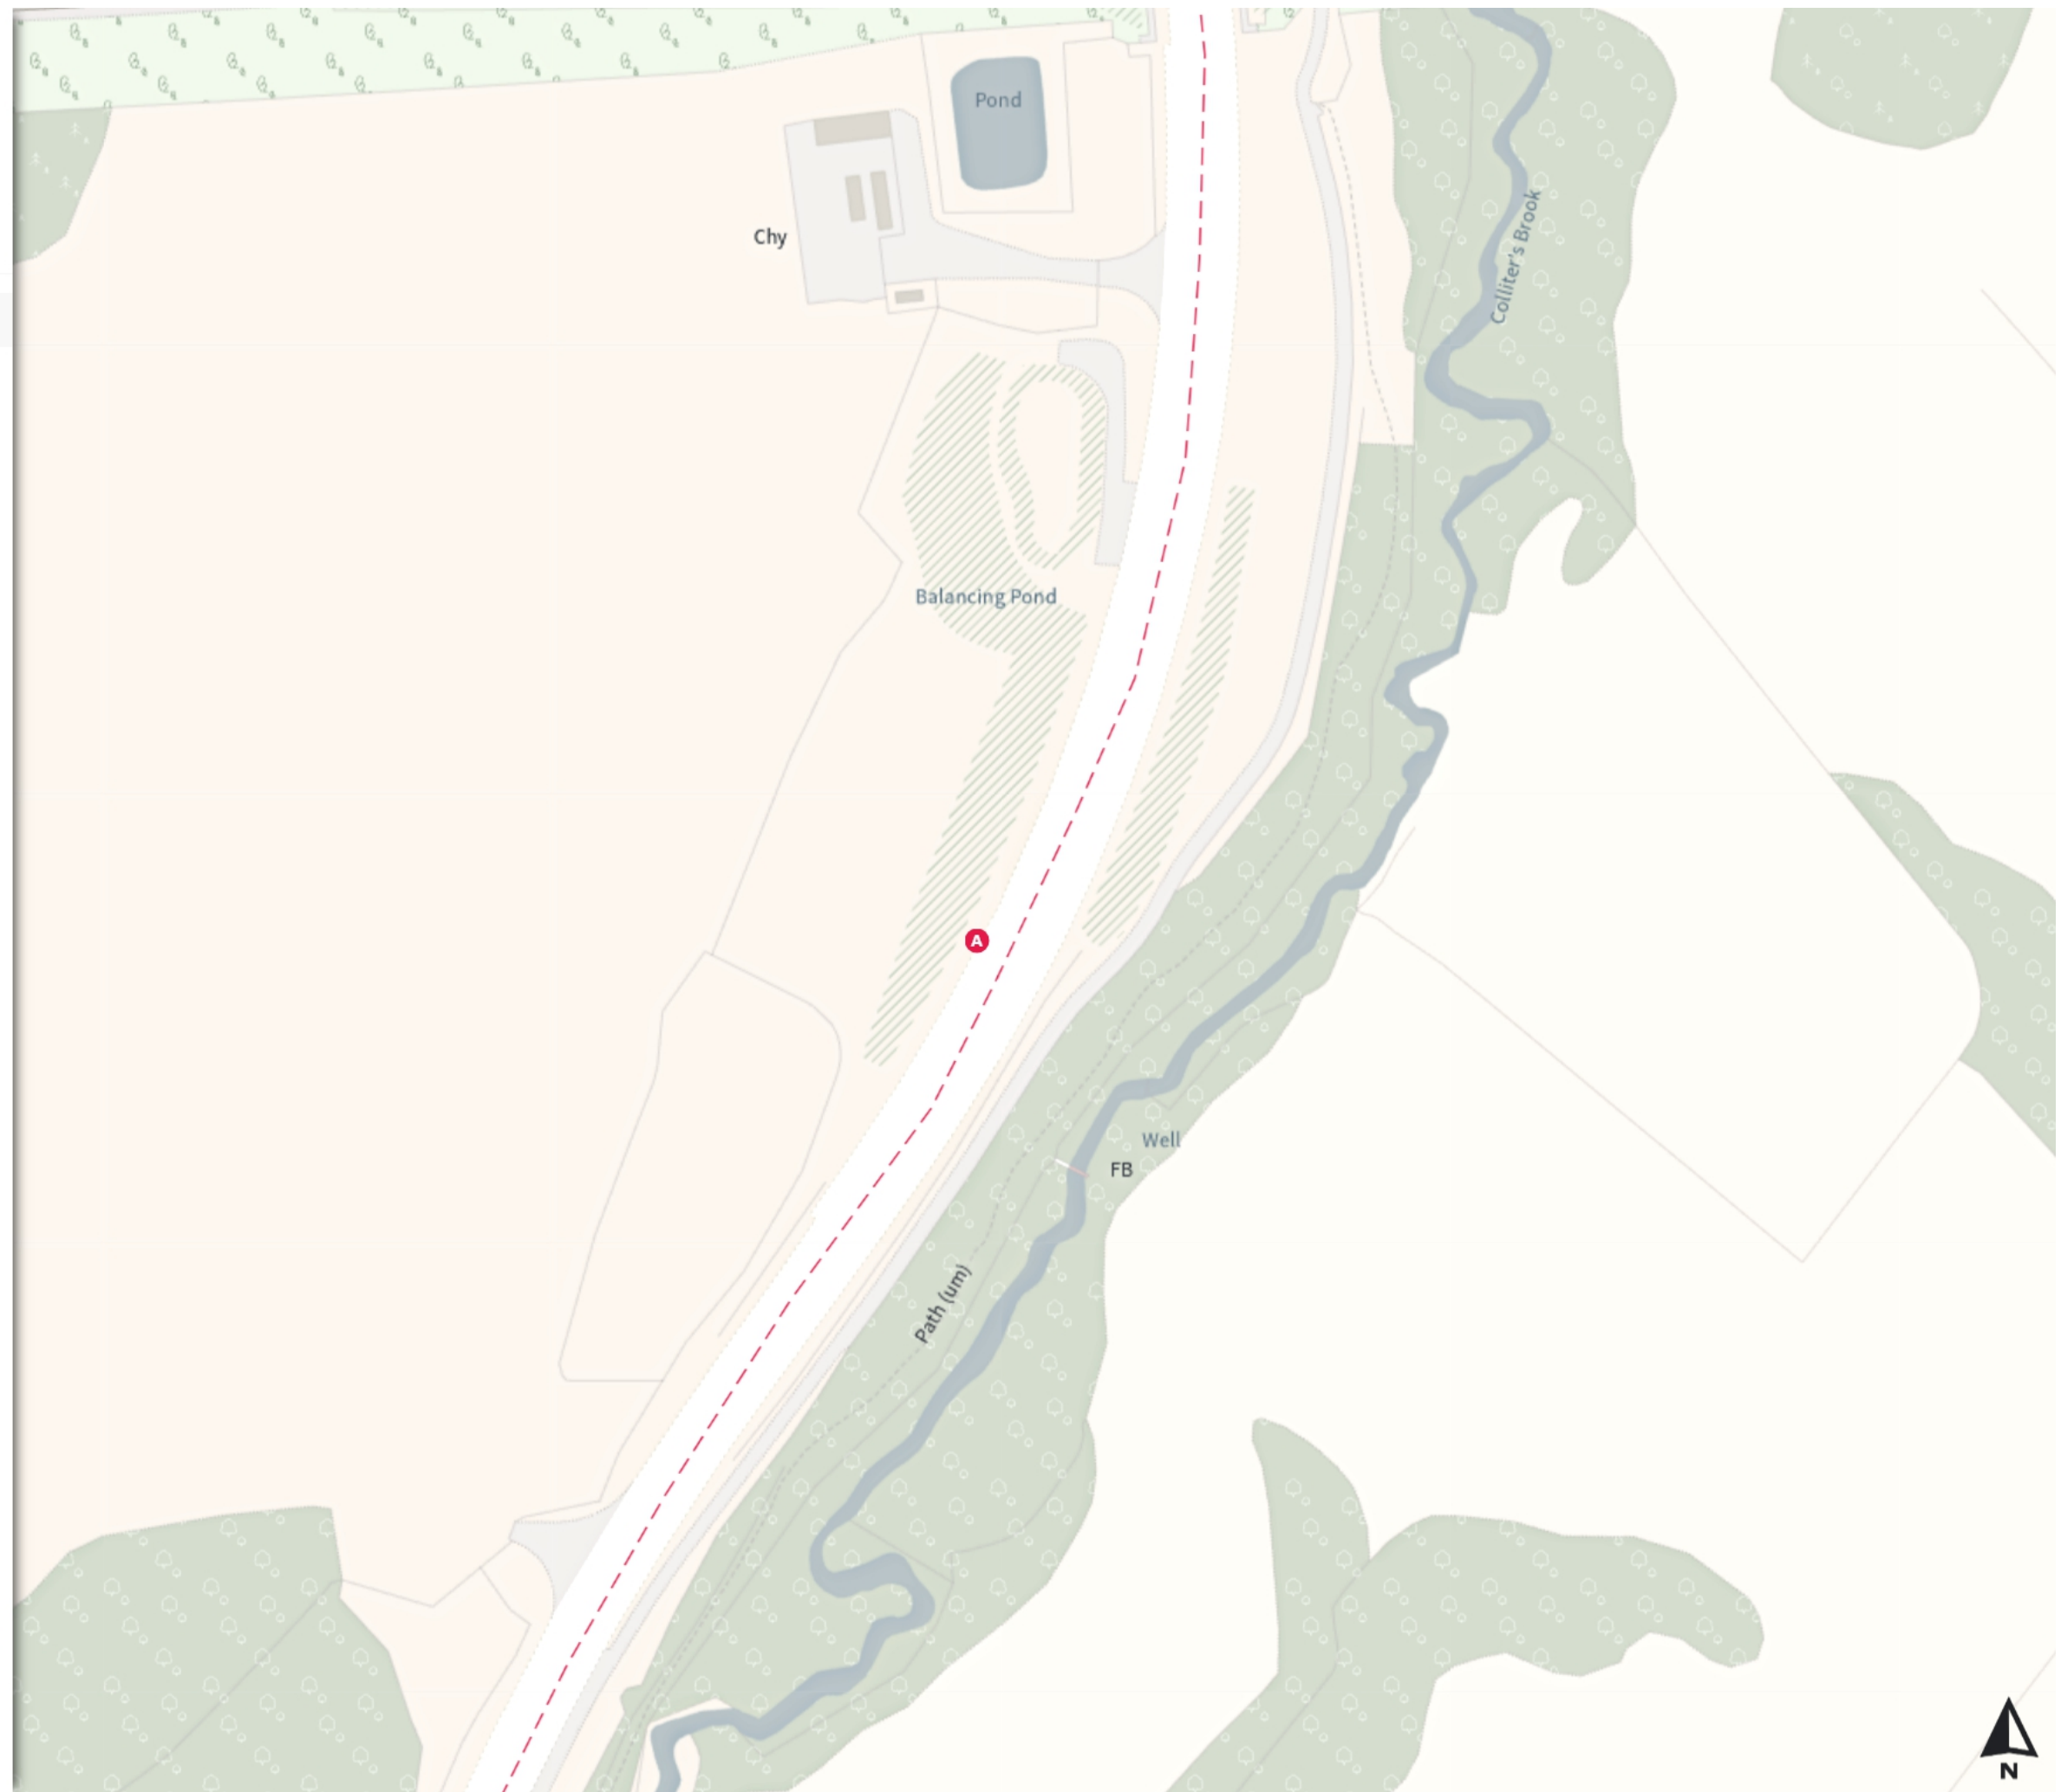

Variation 9 Clevedon Nailsea Review

Map 17 of 45

Added

Clearway

At all times

0 20 40 60m

Scale: 1:1250

North-West: 355713.916, 169999.233
South-East: 356145.323, 169616.027

© Crown copyright and database rights 2024 Ordnance Survey.
You are not permitted to copy, sub-license, distribute or sell any of this data to third parties in any form. Licence number 100023397