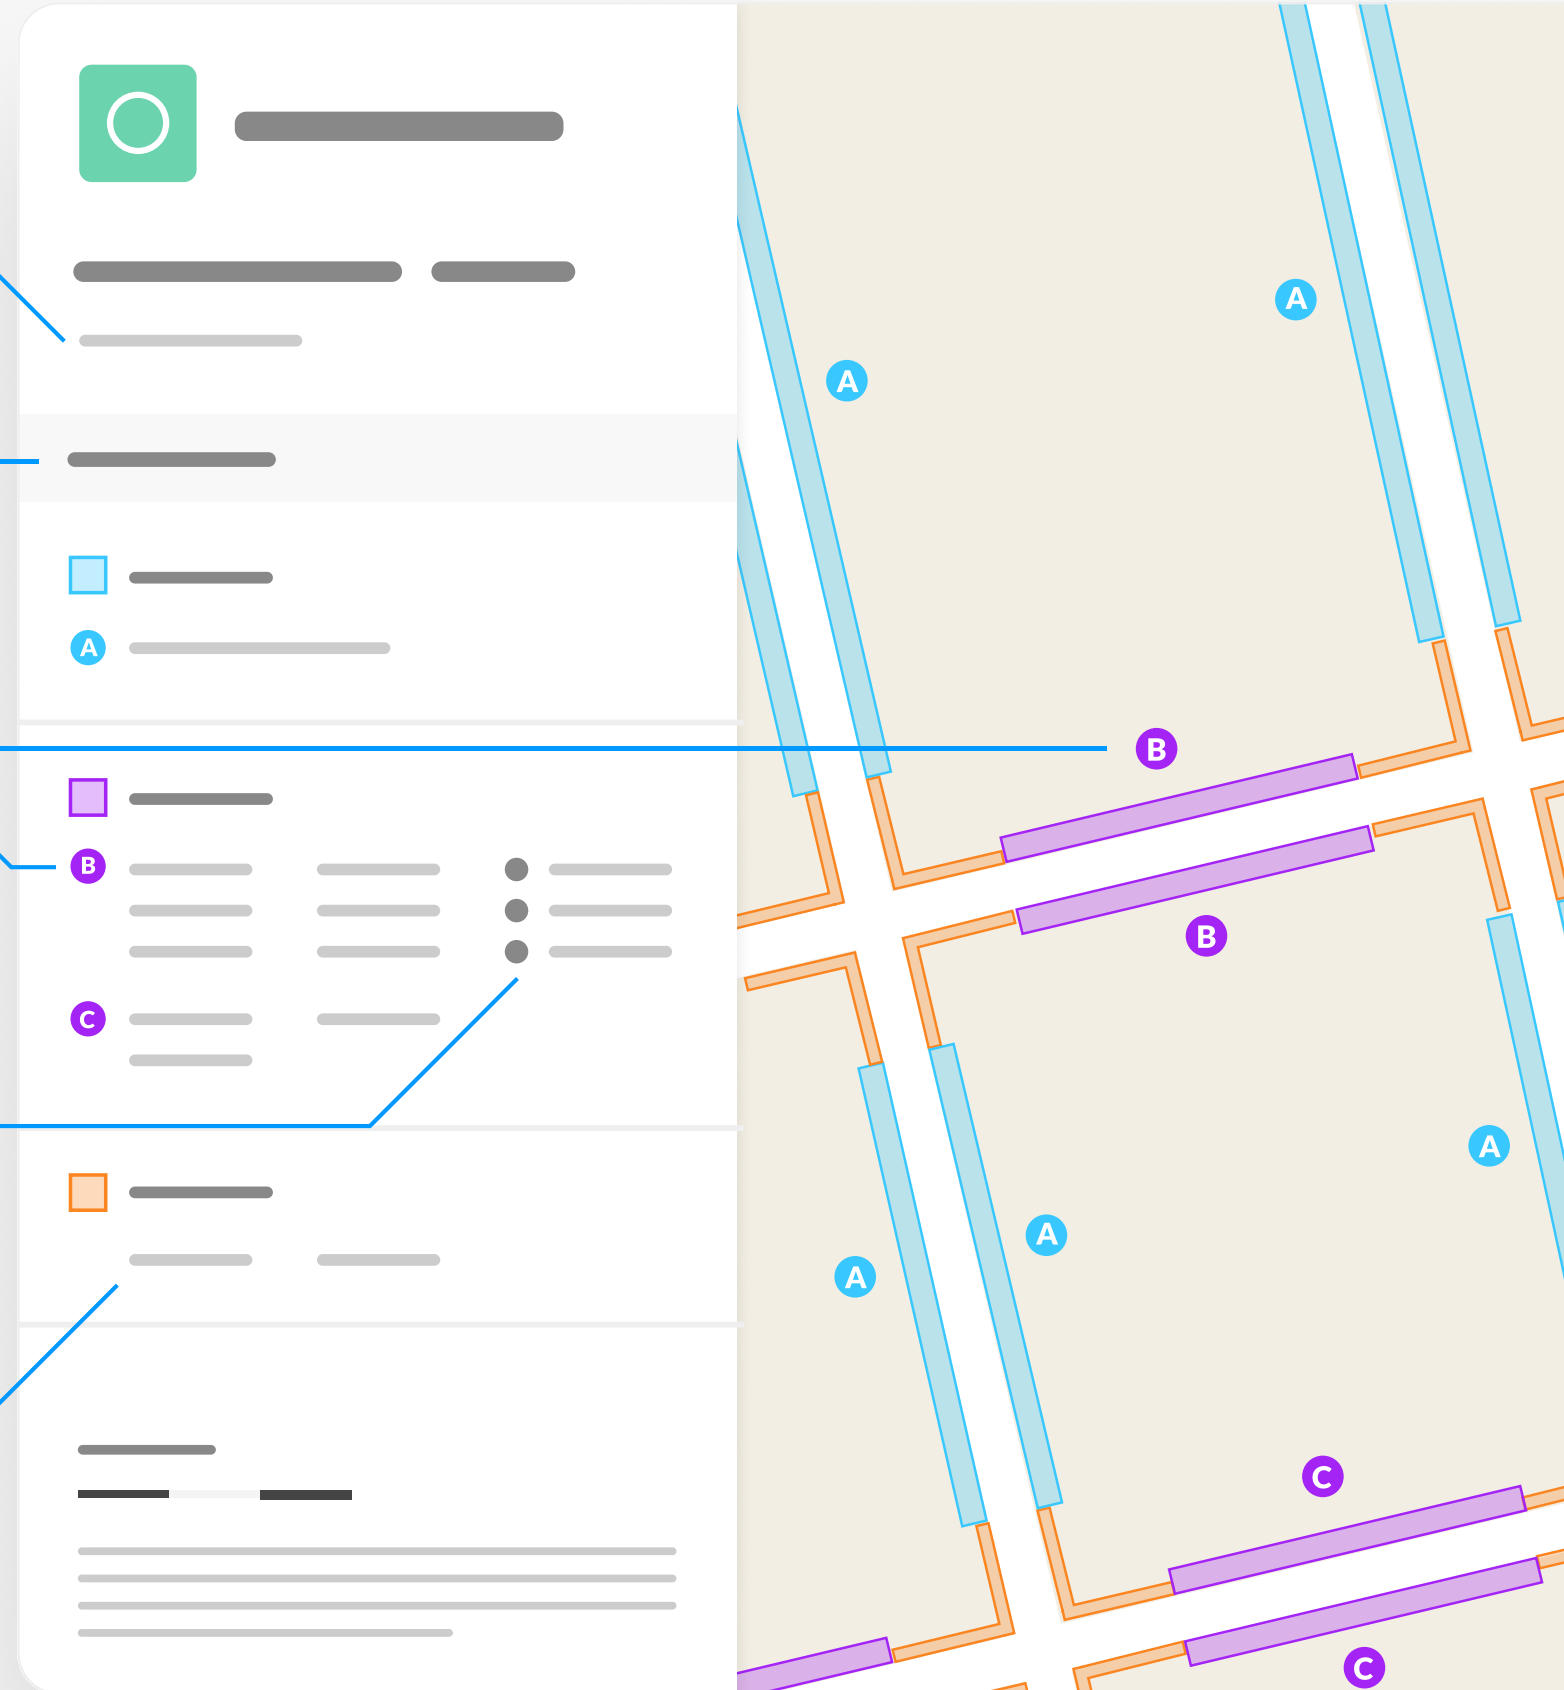

Static Order Guide

Map page indicator

Shows current map number against total and indicates if the legend is split over multiple pages eg. 2a, 2b, 2c

Change type

Indicates whether restrictions have been Added, Modified or Removed

Coloured spots

Restrictions with the same attributes are marked with a lettered spot

Restriction icons

⊕ Min stay   ⊕ Max stay   ⊘ No return   ⌚ Tariff hours
📅 Up to   🛢 Fuel surcharge   ⚠ Event day   ⓘ Emissions pricing

Restriction durations

Where no months or days are specified, restrictions apply all year and all week