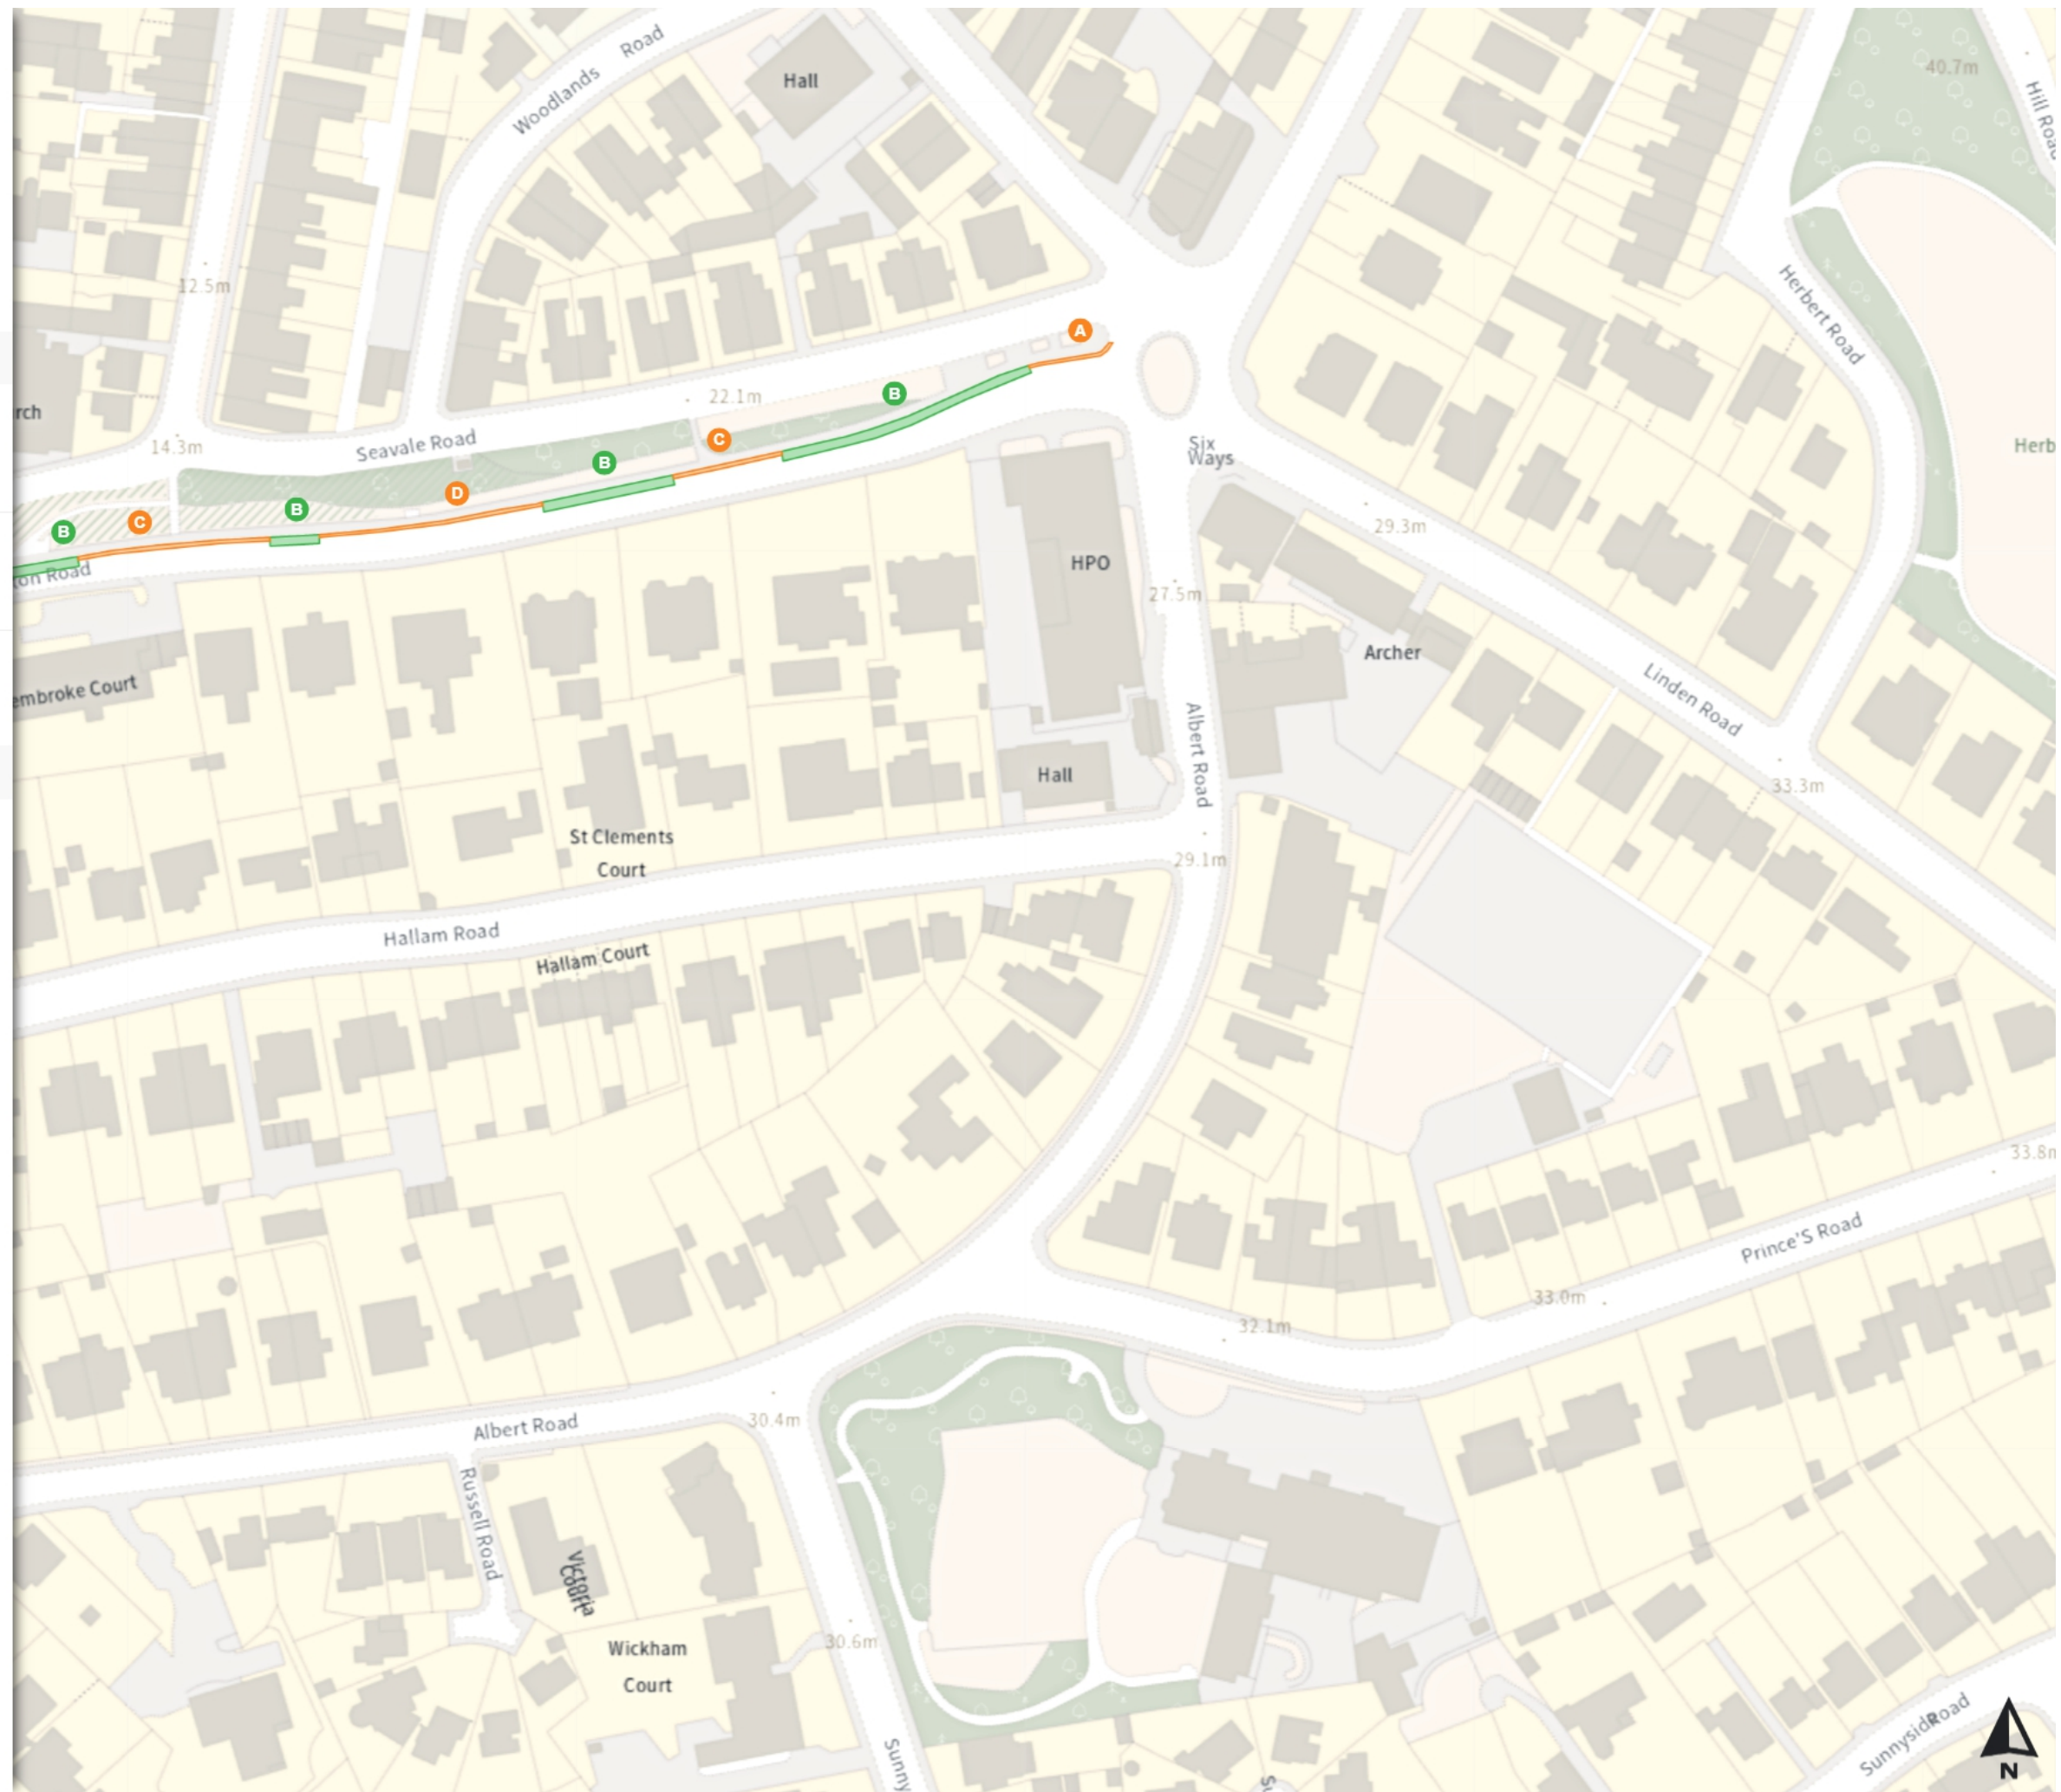

All Year All Week 00:00-00:00

Modified

No waiting at any time

All Year All Week 00:00-00:00

0 20 40 60m

Scale: 1:1250

North-West: 171724.47, 340260.097
South-East: 171340.064, 340690.214

© Crown copyright and database rights 2023 Ordnance Survey.
You are not permitted to copy, sub-license, distribute or sell any of this data to third parties in any form. Licence number 100023397

Map 6 of 9

Added

- Loading place
- All Year All Week 00:00-00:00

Modified

- No waiting
- All Year Mon-Sat 08:00-09:15 14:00-15:45

0 20 40 60m

Scale: 1:1250

North-West: 171346.305, 341016.962
 South-East: 170961.937, 341447.167