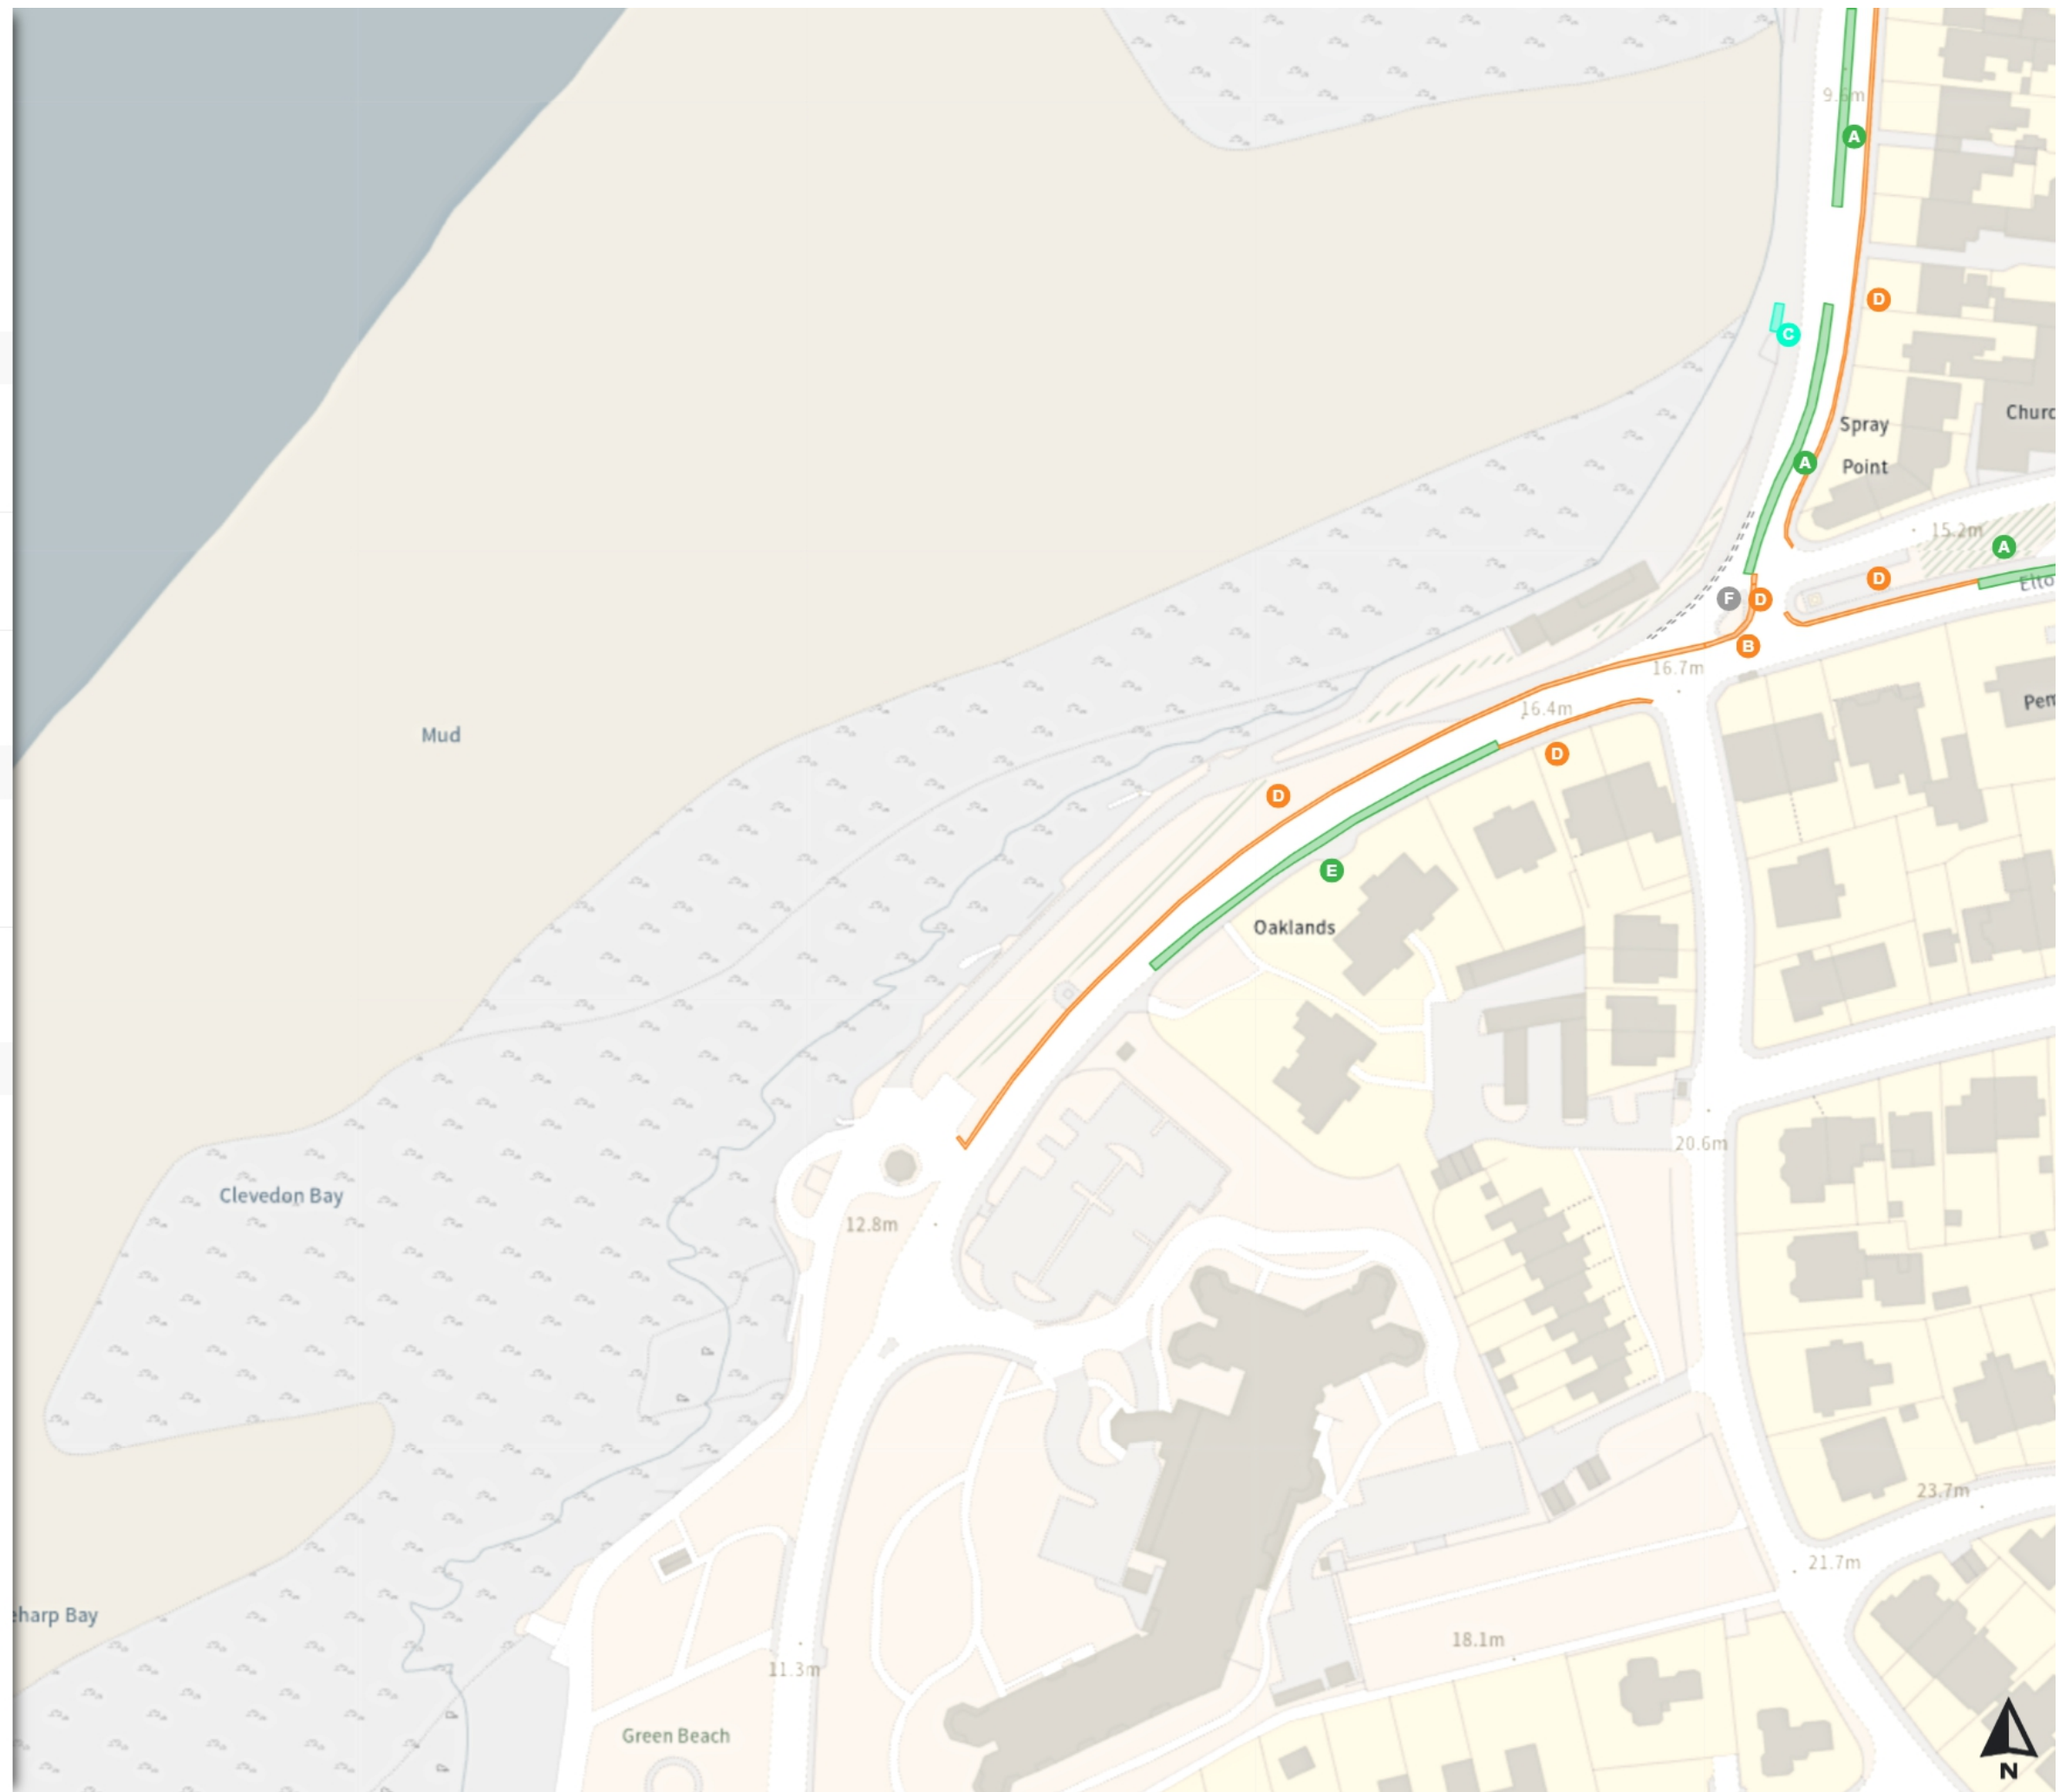

F All Year All Week 00:00-00:00

0 20 40 60m

Scale: 1:1250

North-West: 171729.552, 339829.283
South-East: 171345.11, 340259.367

© Crown copyright and database rights 2023 Ordnance Survey.
You are not permitted to copy, sub-license, distribute or sell any of this data to third parties in any form. Licence number 100023397