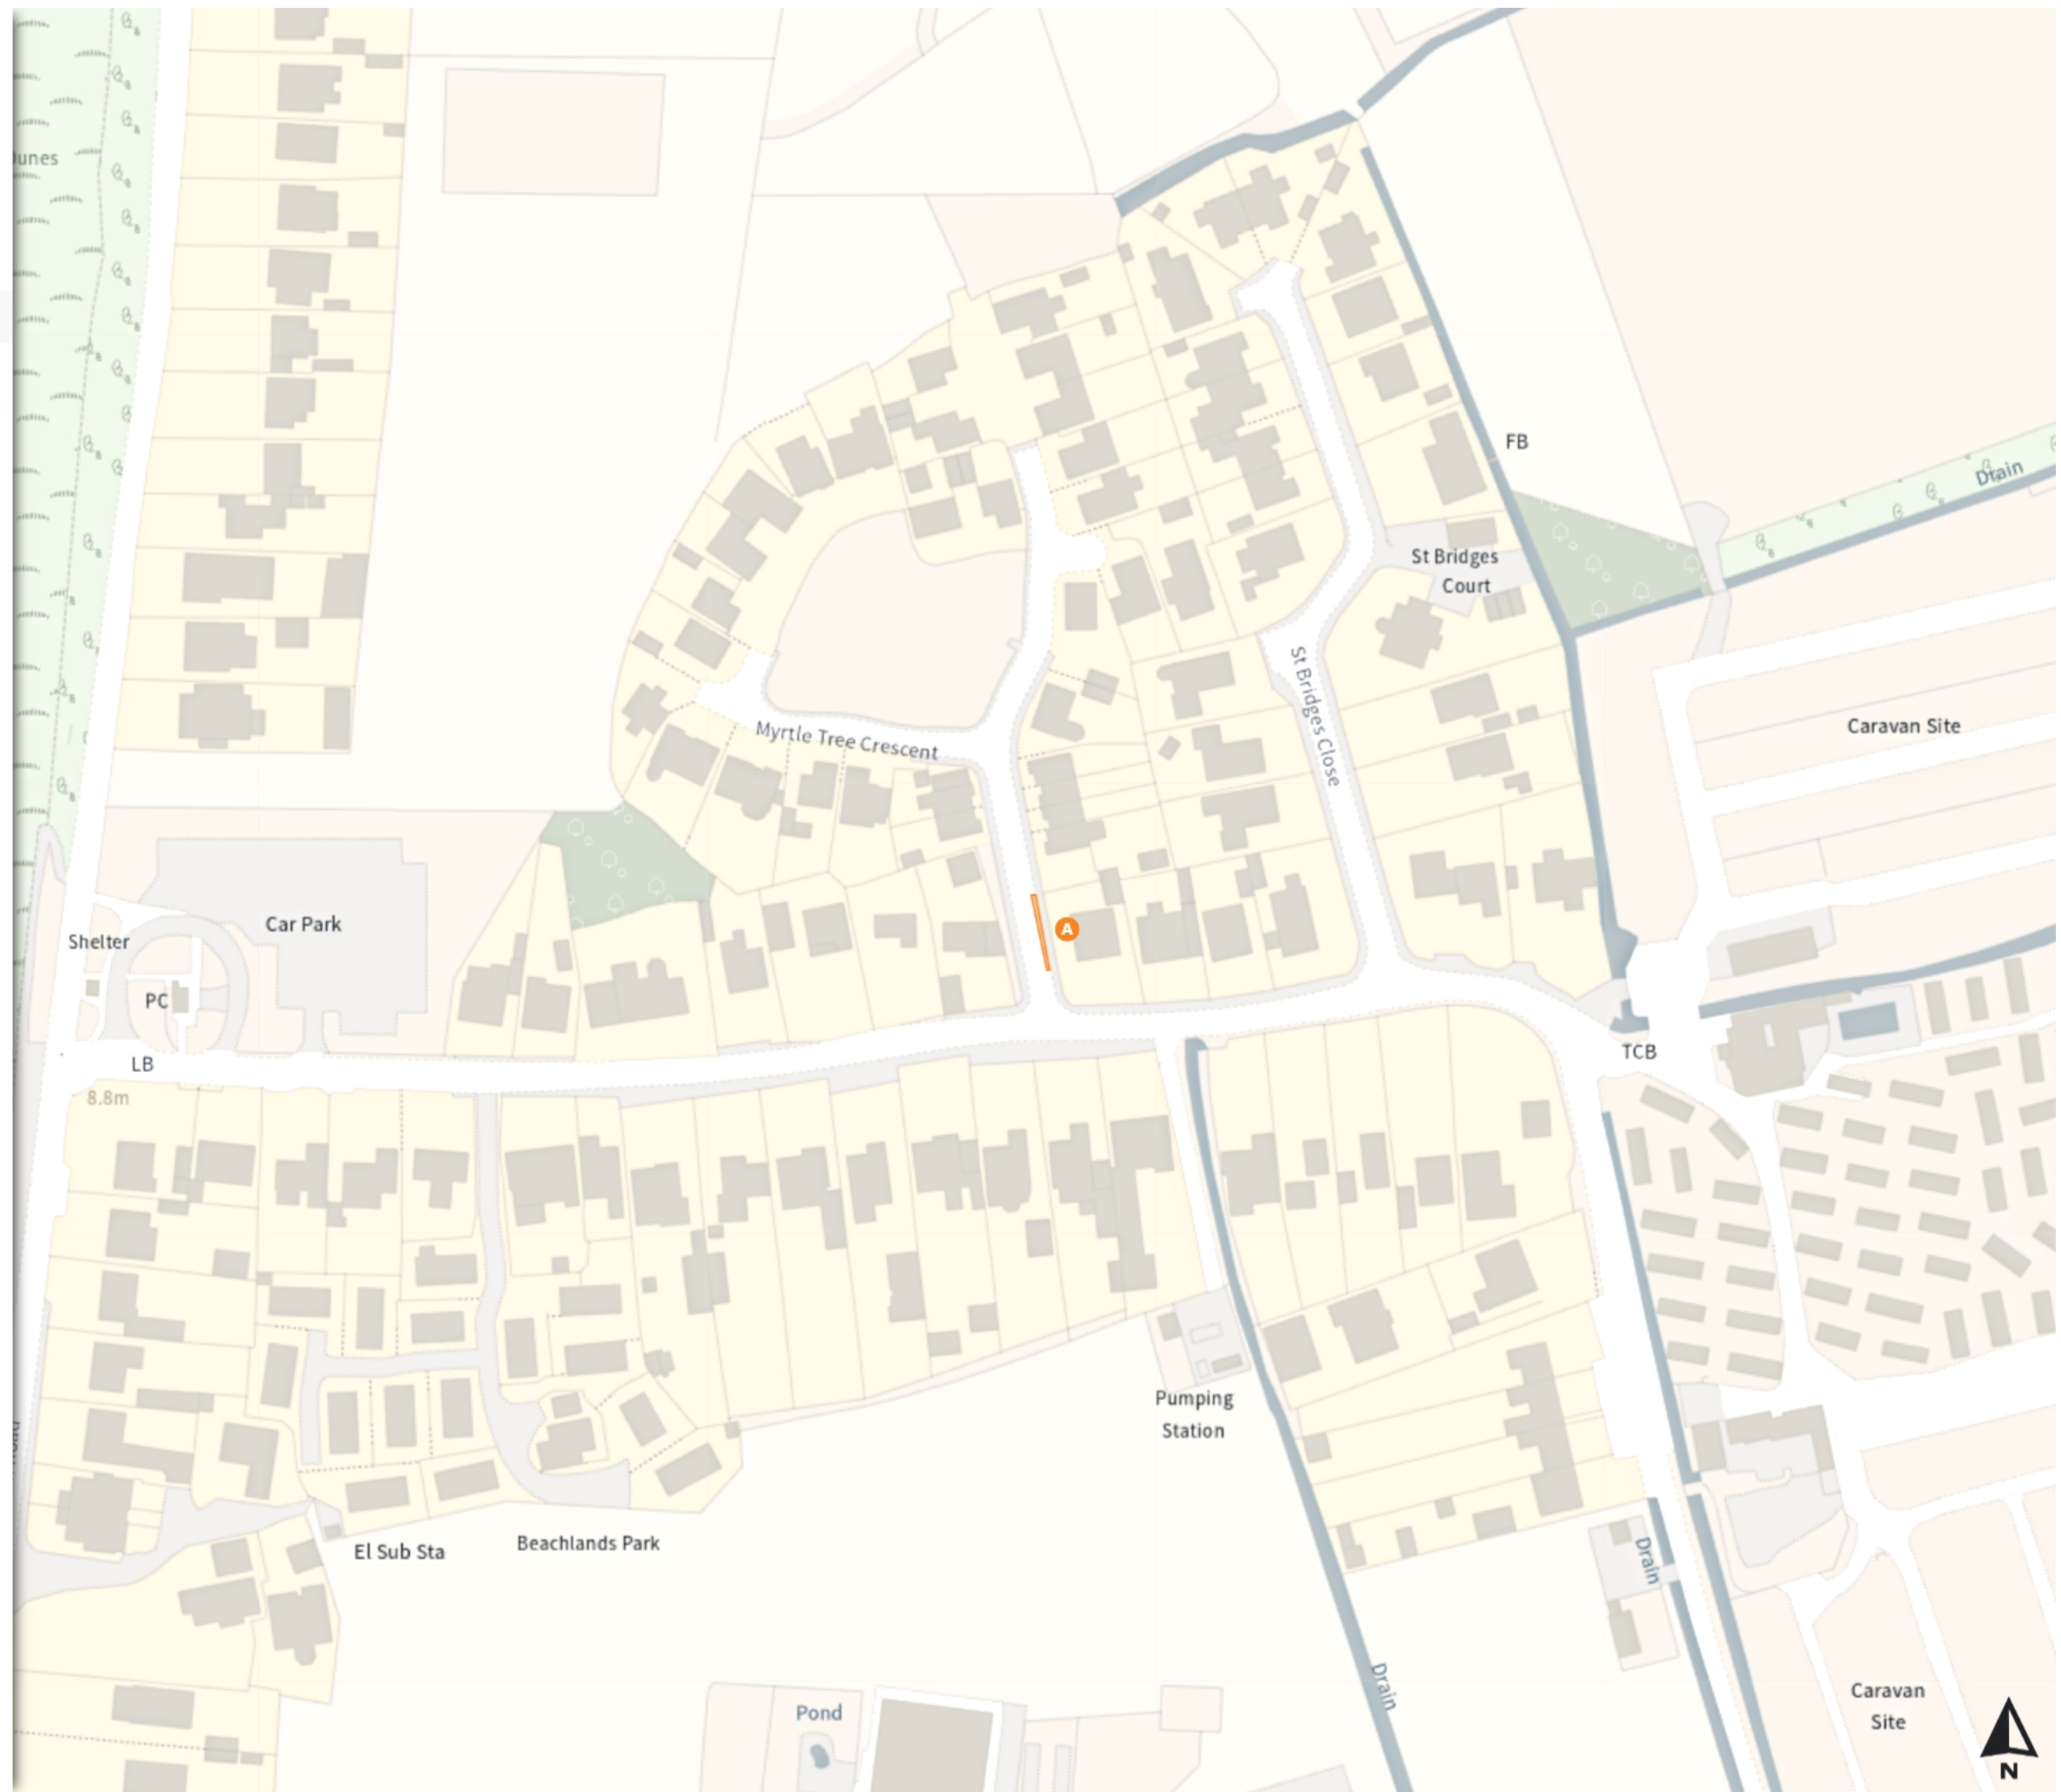

Scale: 1:1250

North-West: 175543.525, 350027.427
 South-East: 175160.239, 350457.938

© Crown copyright and database rights 2023 Ordnance Survey.
 You are not permitted to copy, sub-license, distribute or sell any of this data to third parties in any form. Licence number 100023397

Variation 4 Various locations

Map 2 of 6

Modified

No waiting at any time

All Year All Week 00:00-00:00

0 20 40 60m

Scale: 1:1250

North-West: 164811.62, 333172.698
South-East: 164426.099, 333602.886

© Crown copyright and database rights 2023 Ordnance Survey.
You are not permitted to copy, sub-license, distribute or sell any of this data to third parties in any form. Licence number 100023397

Variation 4 Various locations

Variation 4 Various locations

Map 5 of 6

Added

Free parking place

All Year All Week 09:00-16:00 2h 4h

0 20 40 60m

Scale: 1:1250

North-West: 160444.227, 346319.015
South-East: 160059.514, 346750.548