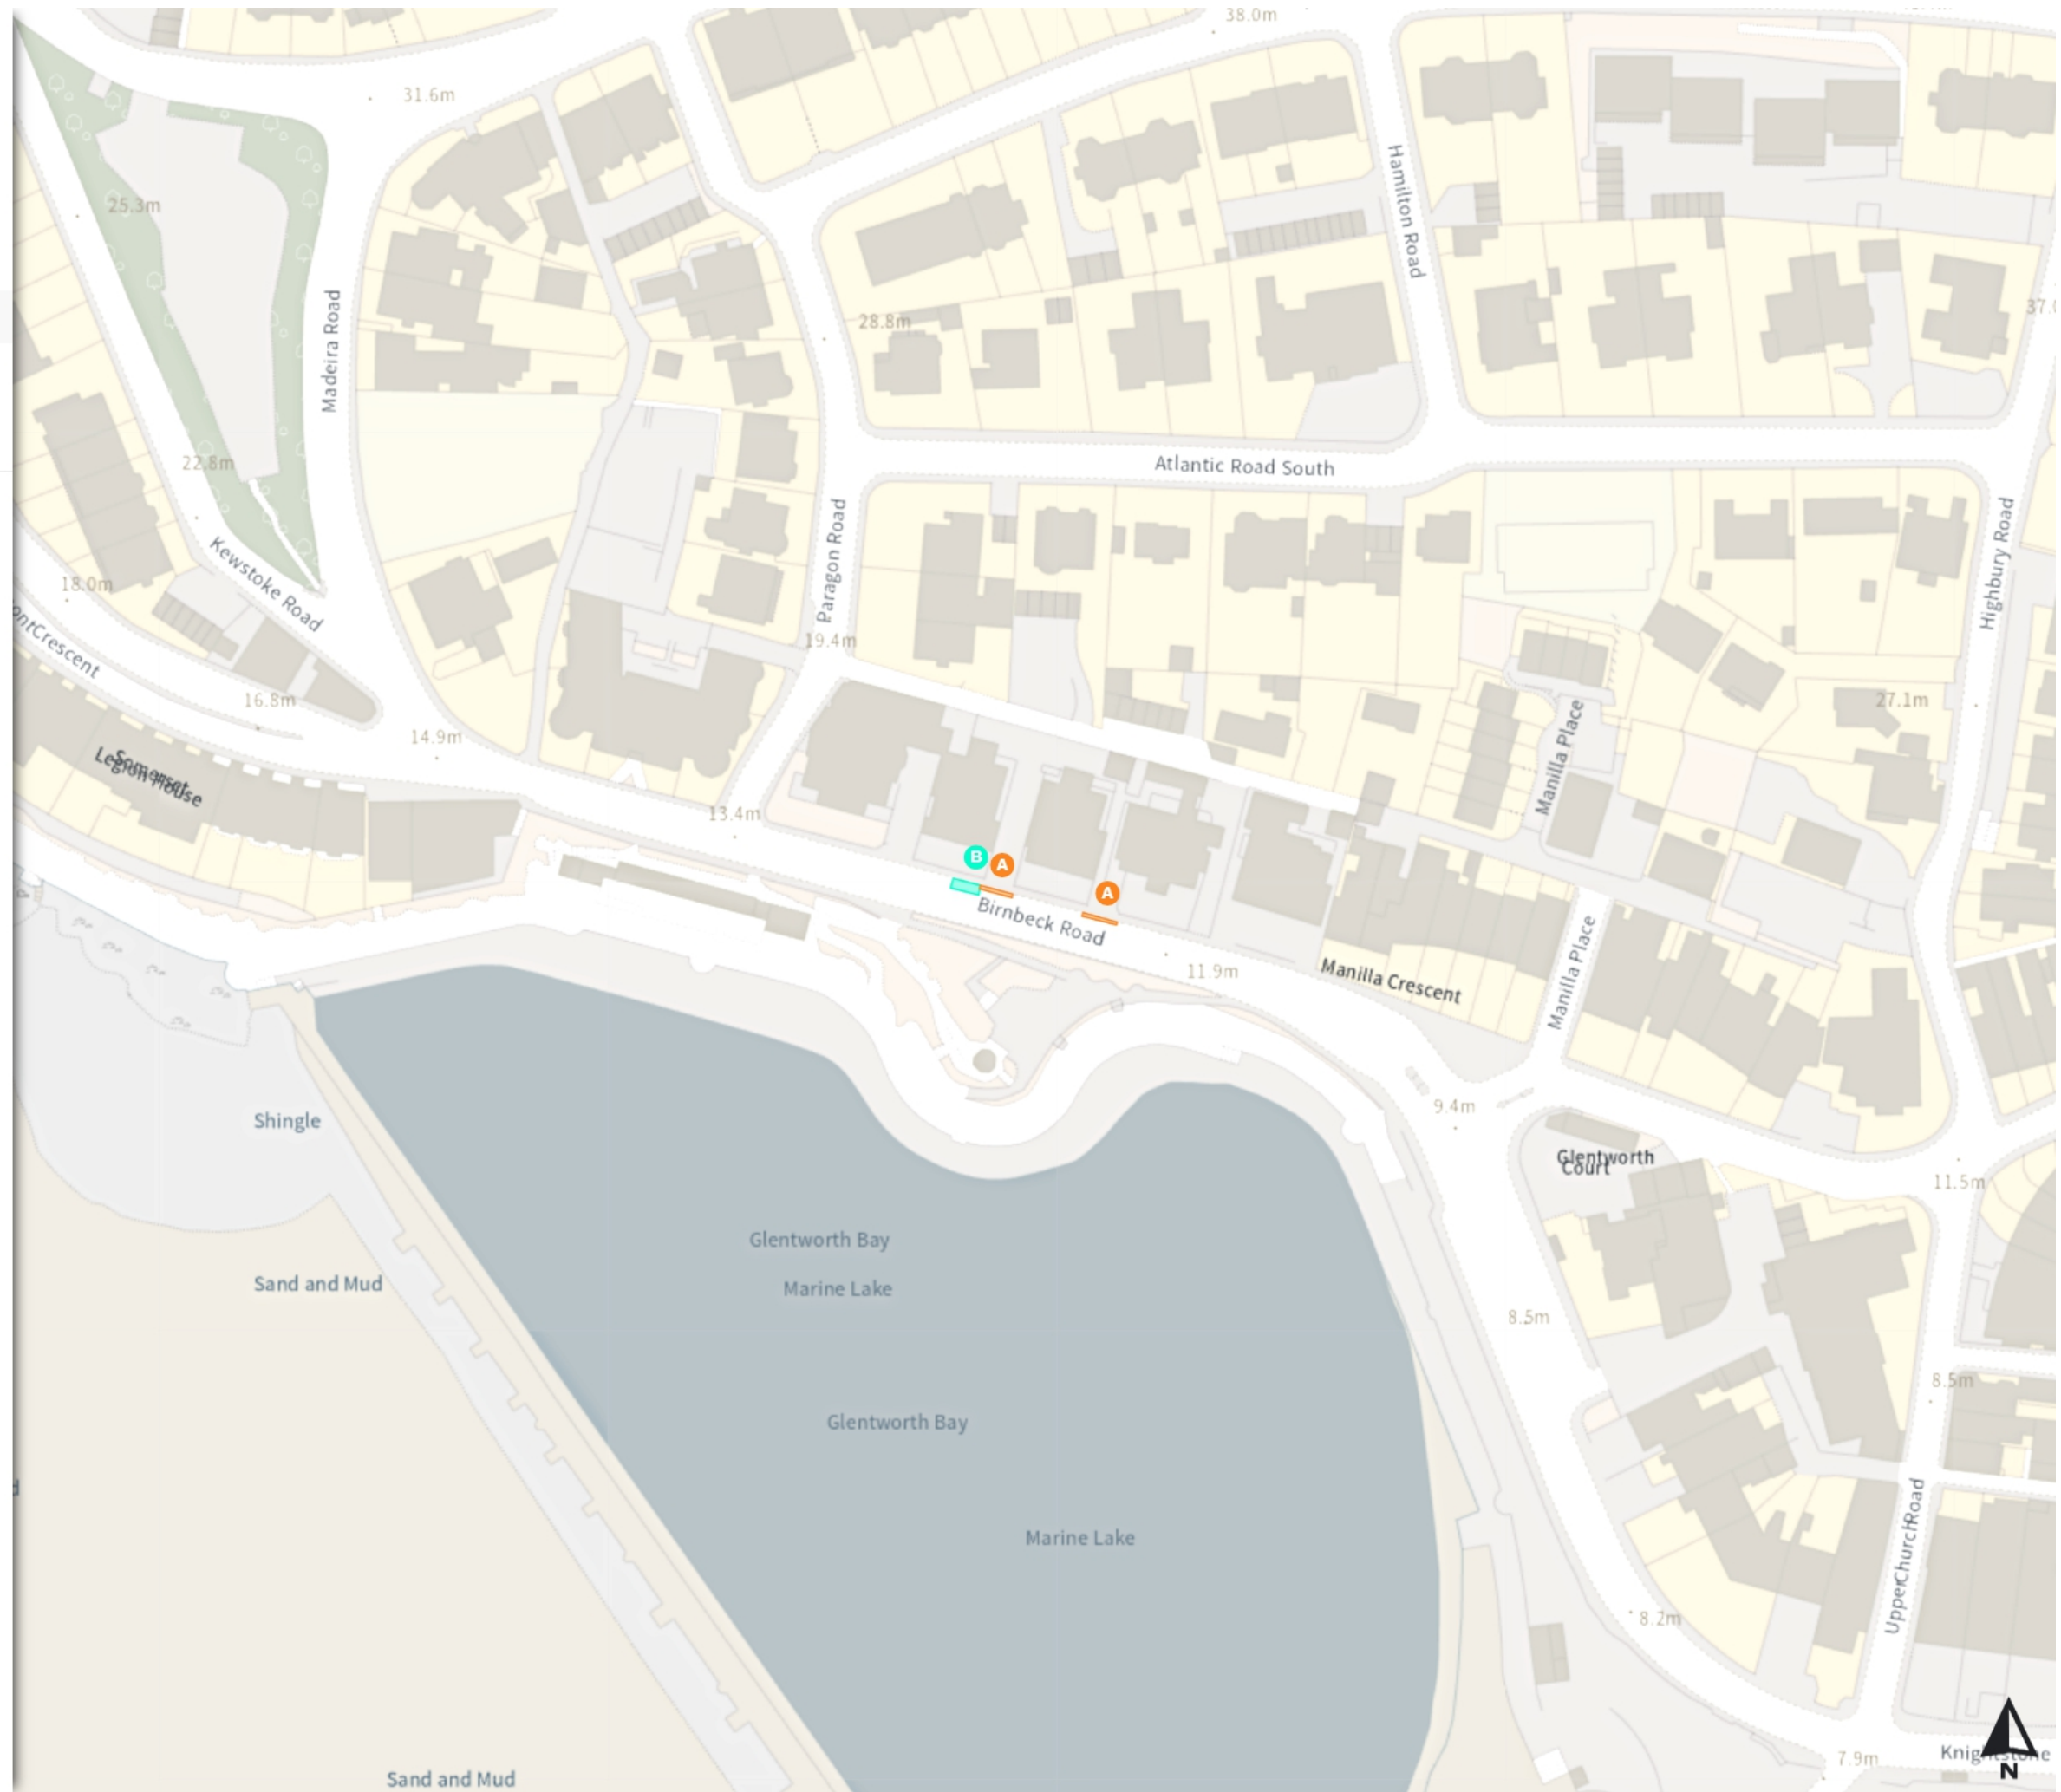

Map 3 of 6

Added

No waiting at any time

All Year All Week 00:00-00:00

Car club parking place

All Year All Week 00:00-00:00

0 20 40 60m

Scale: 1:1250

North-West: 162287.036, 330961.127
 South-East: 161901.14, 331391.369

© Crown copyright and database rights 2023 Ordnance Survey.
 You are not permitted to copy, sub-license, distribute or sell any of this data to third parties in any form. Licence number 100023397

Variation 4 Various locations

Map 5 of 6

Added

Free parking place

All Year All Week 09:00-16:00 2h 4h

0 20 40 60m

Scale: 1:1250

North-West: 160444.227, 346319.015
South-East: 160059.514, 346750.548