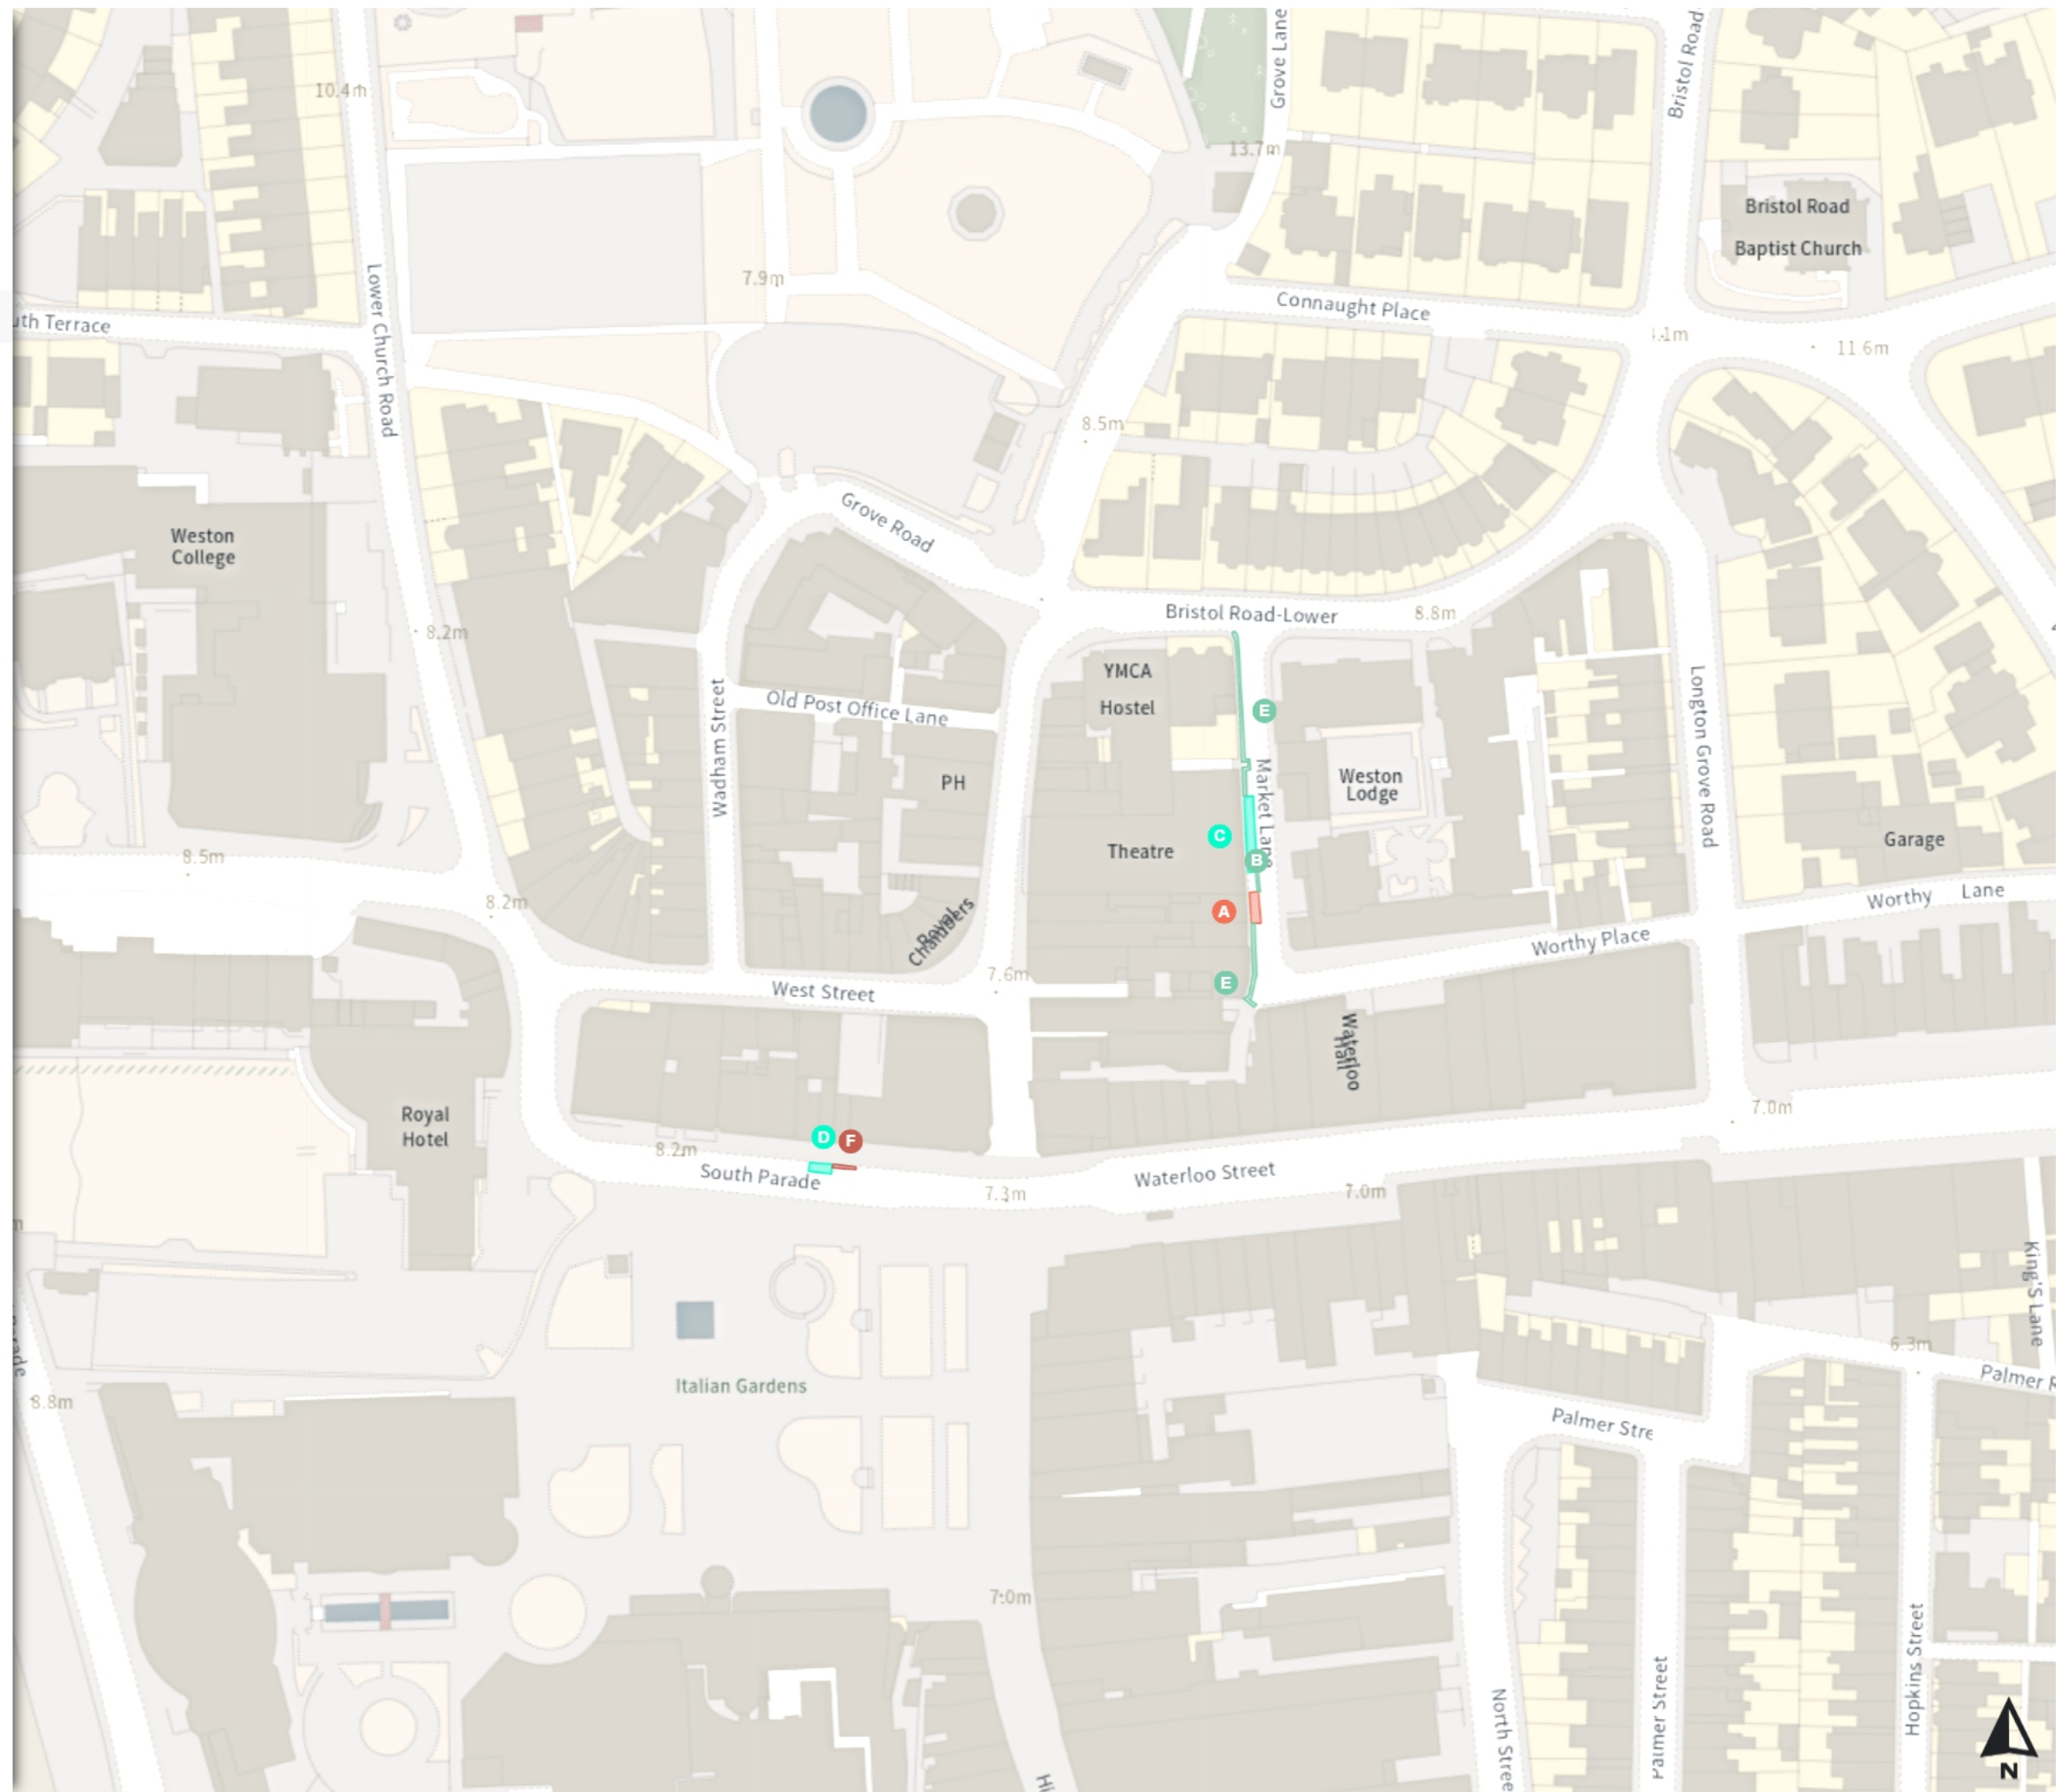

Variation 4 Various locations

Map 4b of 6

Modified

- Shared use
- No waiting at any time
 - All Year All Week 00:00-00:00
- No loading at any time
 - All Year All Week 00:00-00:00

0 20 40 60m

Scale: 1:1250

North-West: 161929.737, 331690.095
 South-East: 161543.877, 332120.421

© Crown copyright and database rights 2023 Ordnance Survey.
 You are not permitted to copy, sub-license, distribute or sell any of this data to third parties in any form. Licence number 100023397

Variation 4 Various locations

Map 5 of 6

Added

Free parking place

All Year All Week 09:00-16:00 2h 4h

0 20 40 60m

Scale: 1:1250

North-West: 160444.227, 346319.015
South-East: 160059.514, 346750.548

Map 6 of 6

Added

- No waiting at any time
- All Year All Week 00:00-00:00

0 20 40 60m

Scale: 1:1250

North-West: 160055.5, 336199.43
 South-East: 159669.89, 336630.25

© Crown copyright and database rights 2023 Ordnance Survey.
 You are not permitted to copy, sub-license, distribute or sell any of this data to third parties in any form. Licence number 100023397