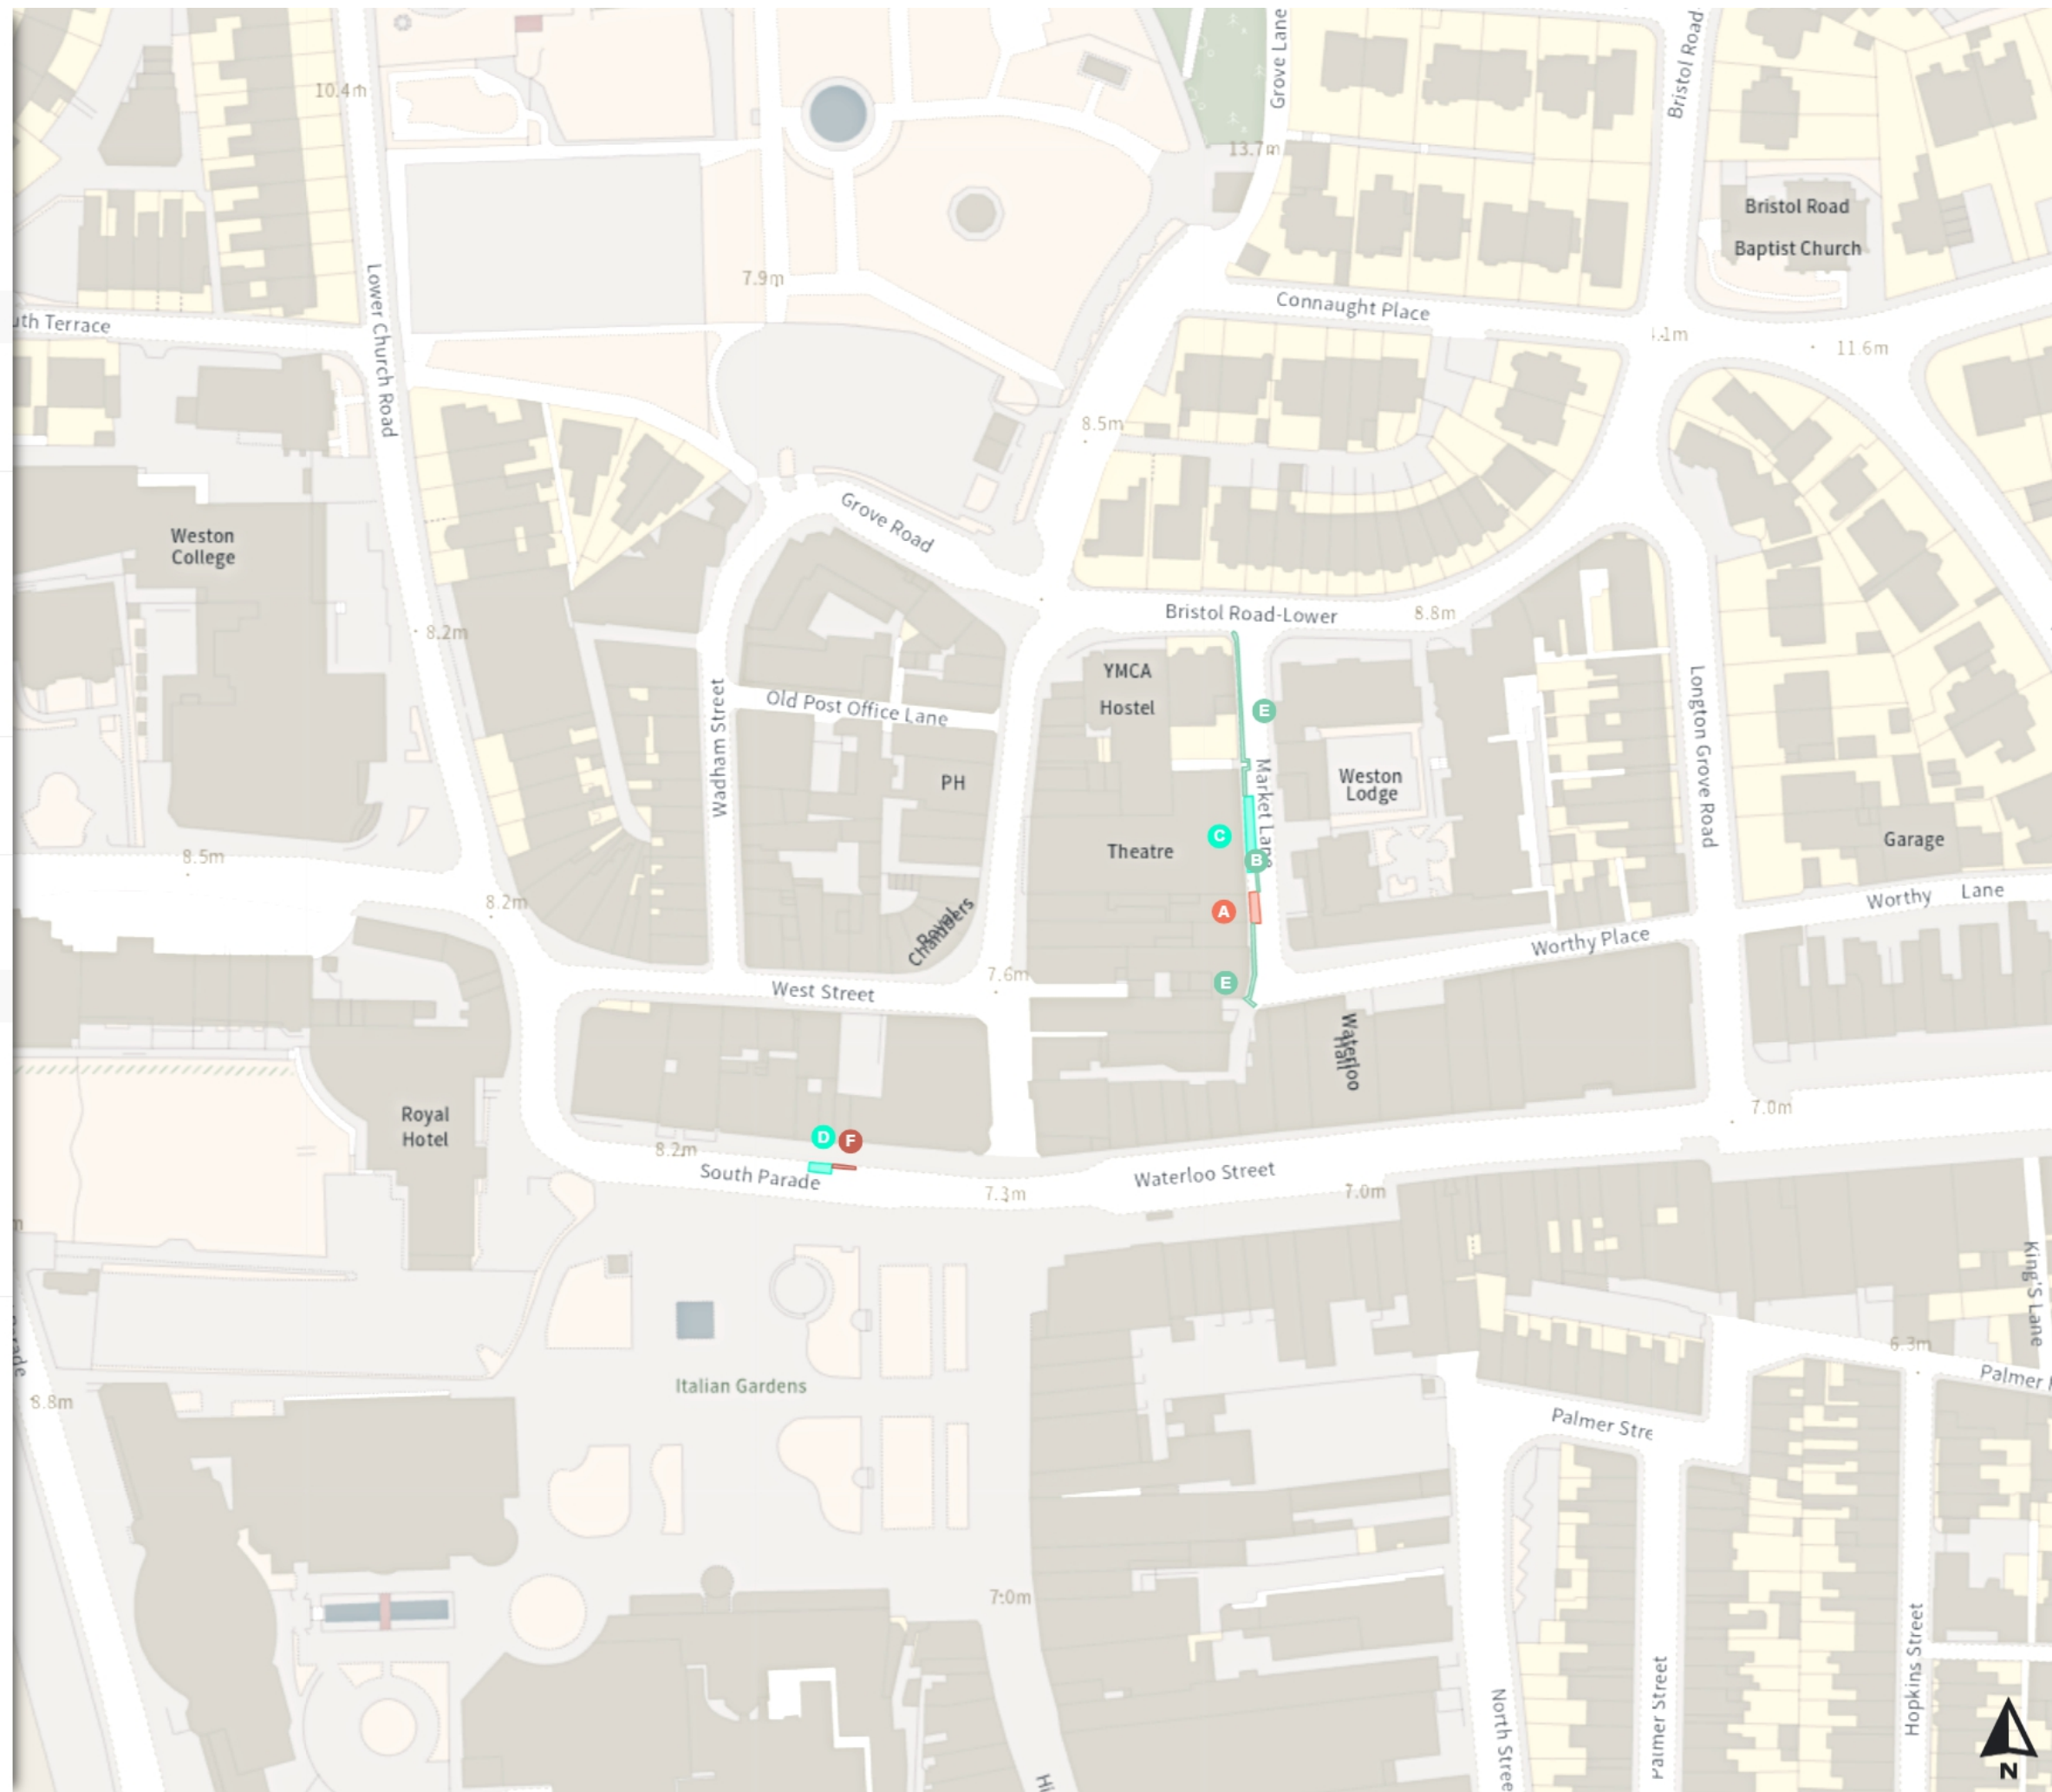

North-West: 161929.737, 331690.095
 South-East: 161543.877, 332120.421

© Crown copyright and database rights 2023 Ordnance Survey.
 You are not permitted to copy, sub-license, distribute or sell any of this data to third parties in any form. Licence number 100023397

Variation 4 Various locations

Map 4b of 6

Modified

- Shared use
- No waiting at any time
 - All Year All Week 00:00-00:00
- No loading at any time
 - All Year All Week 00:00-00:00

0 20 40 60m

Scale: 1:1250

Variation 4 Various locations

Map 5 of 6

Added

Free parking place

All Year All Week 09:00-16:00 2h 4h

0 20 40 60m

Scale: 1:1250

North-West: 160444.227, 346319.015
South-East: 160059.514, 346750.548