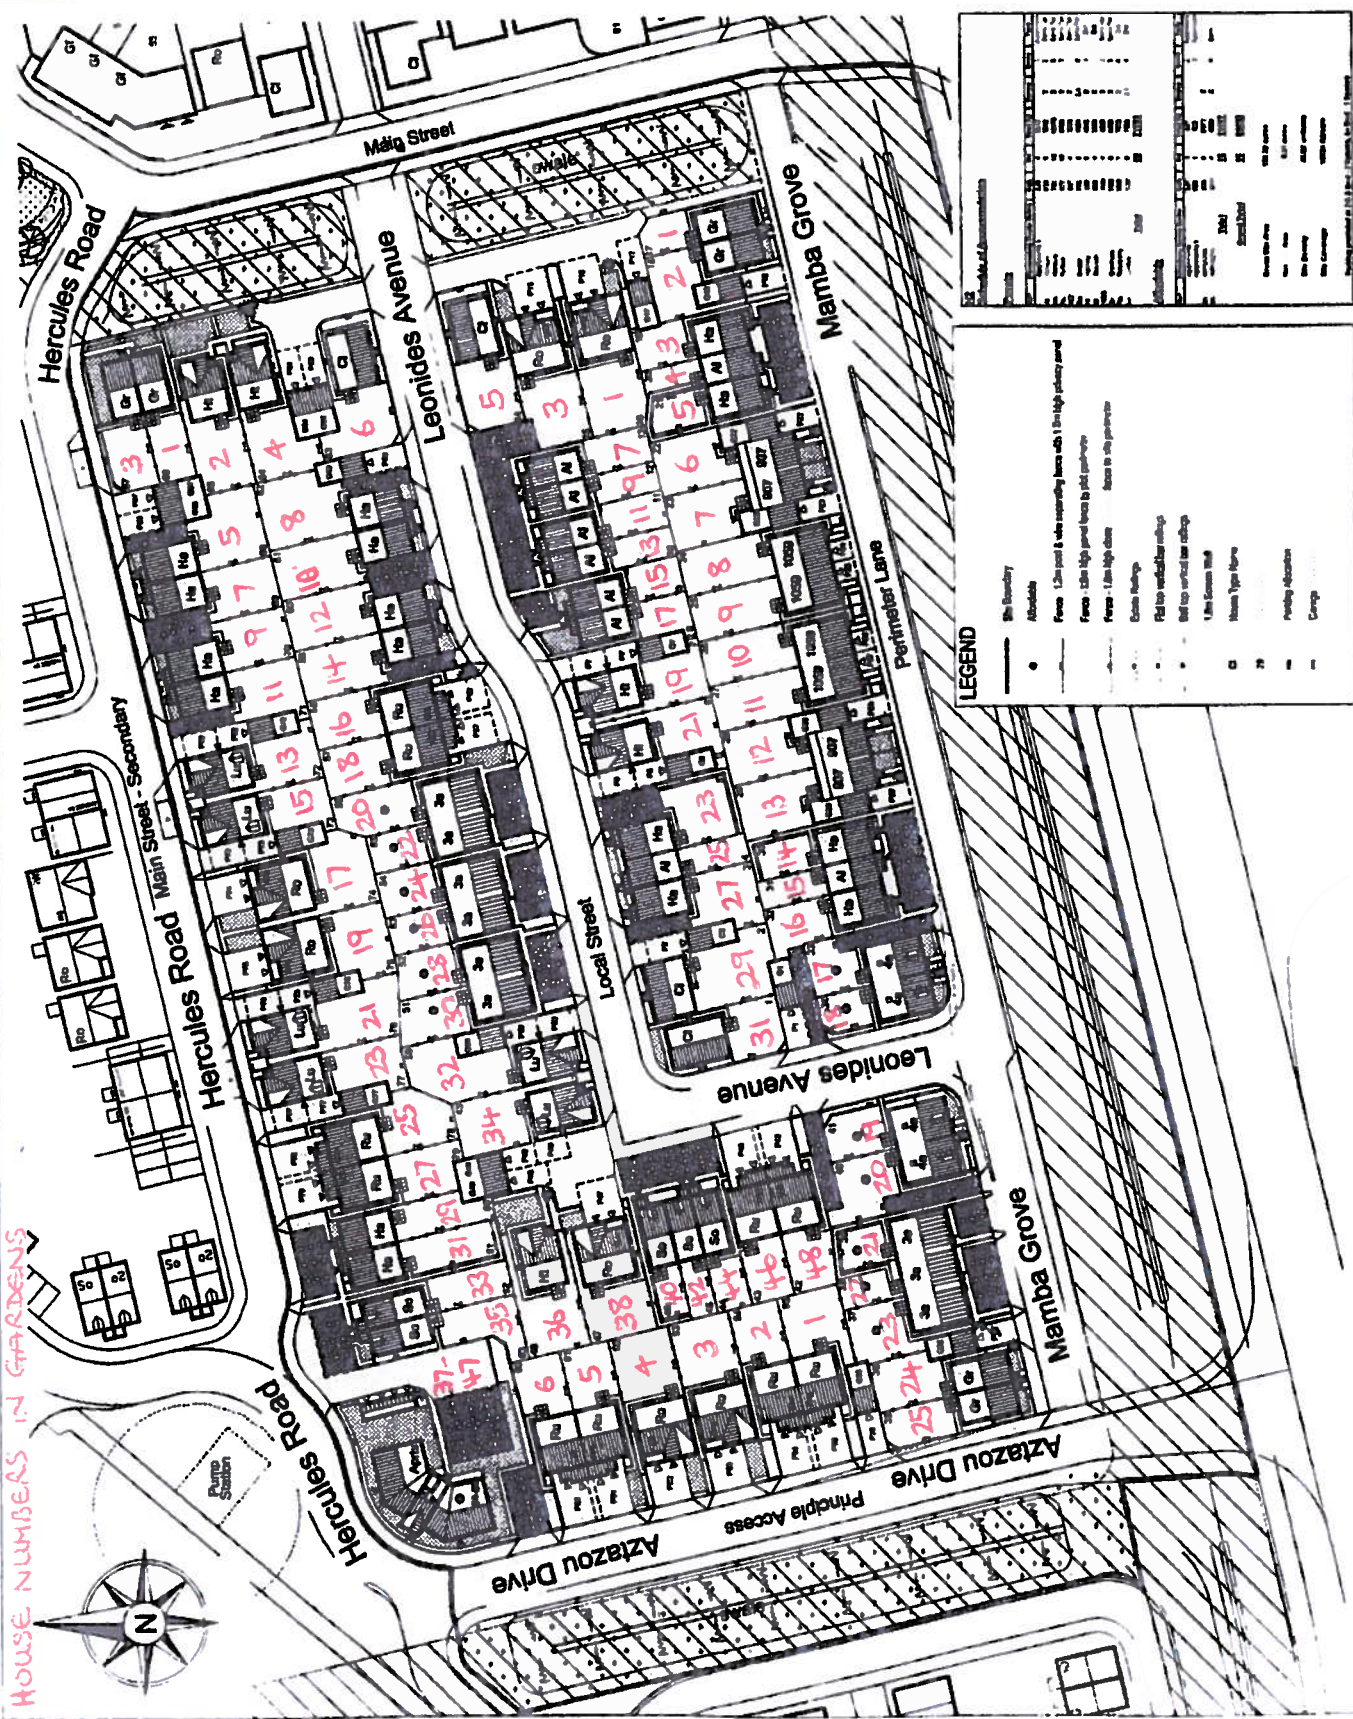

DATE	BY	DESCRIPTION
		Initial Design
		Revised Design
		Final Design

Car Parking Submitter	Lot	Area	Notes
1	1	100	...
2	2	100	...
3	3	100	...
4	4	100	...
5	5	100	...
6	6	100	...
7	7	100	...
8	8	100	...
9	9	100	...
10	10	100	...
11	11	100	...
12	12	100	...
13	13	100	...
14	14	100	...
15	15	100	...
16	16	100	...
17	17	100	...
18	18	100	...
19	19	100	...
20	20	100	...
21	21	100	...
22	22	100	...
23	23	100	...
24	24	100	...
25	25	100	...
26	26	100	...
27	27	100	...
28	28	100	...
29	29	100	...
30	30	100	...
31	31	100	...
32	32	100	...
33	33	100	...
34	34	100	...
35	35	100	...
36	36	100	...
37	37	100	...
38	38	100	...
39	39	100	...
40	40	100	...
41	41	100	...
42	42	100	...
43	43	100	...
44	44	100	...
45	45	100	...
46	46	100	...
47	47	100	...
48	48	100	...
49	49	100	...
50	50	100	...

PERSIMMON HOMES

Rev A

Job No. 324
Dwg No. 100-2
Planning Layout

Phase 1, Sub Area 3, Dwn RM
R2, Western Airfield

HOUSE NUMBERS IN GARDENS

LEGEND

- Site Boundary
- Setbacks
- Fences - 1.5m post & rail separating fence with 1.5m high privacy panel
- Fences - 2.1m high panel fence to site perimeter
- Fences - 1.5m high chain link fence to site perimeter
- Electric Meters
- Red top metal/chain link
- Red top vertical bar cladding
- 1.5m Screen Wall
- House Type 1/2/3/4
- Proposed Allocation
- Drainage