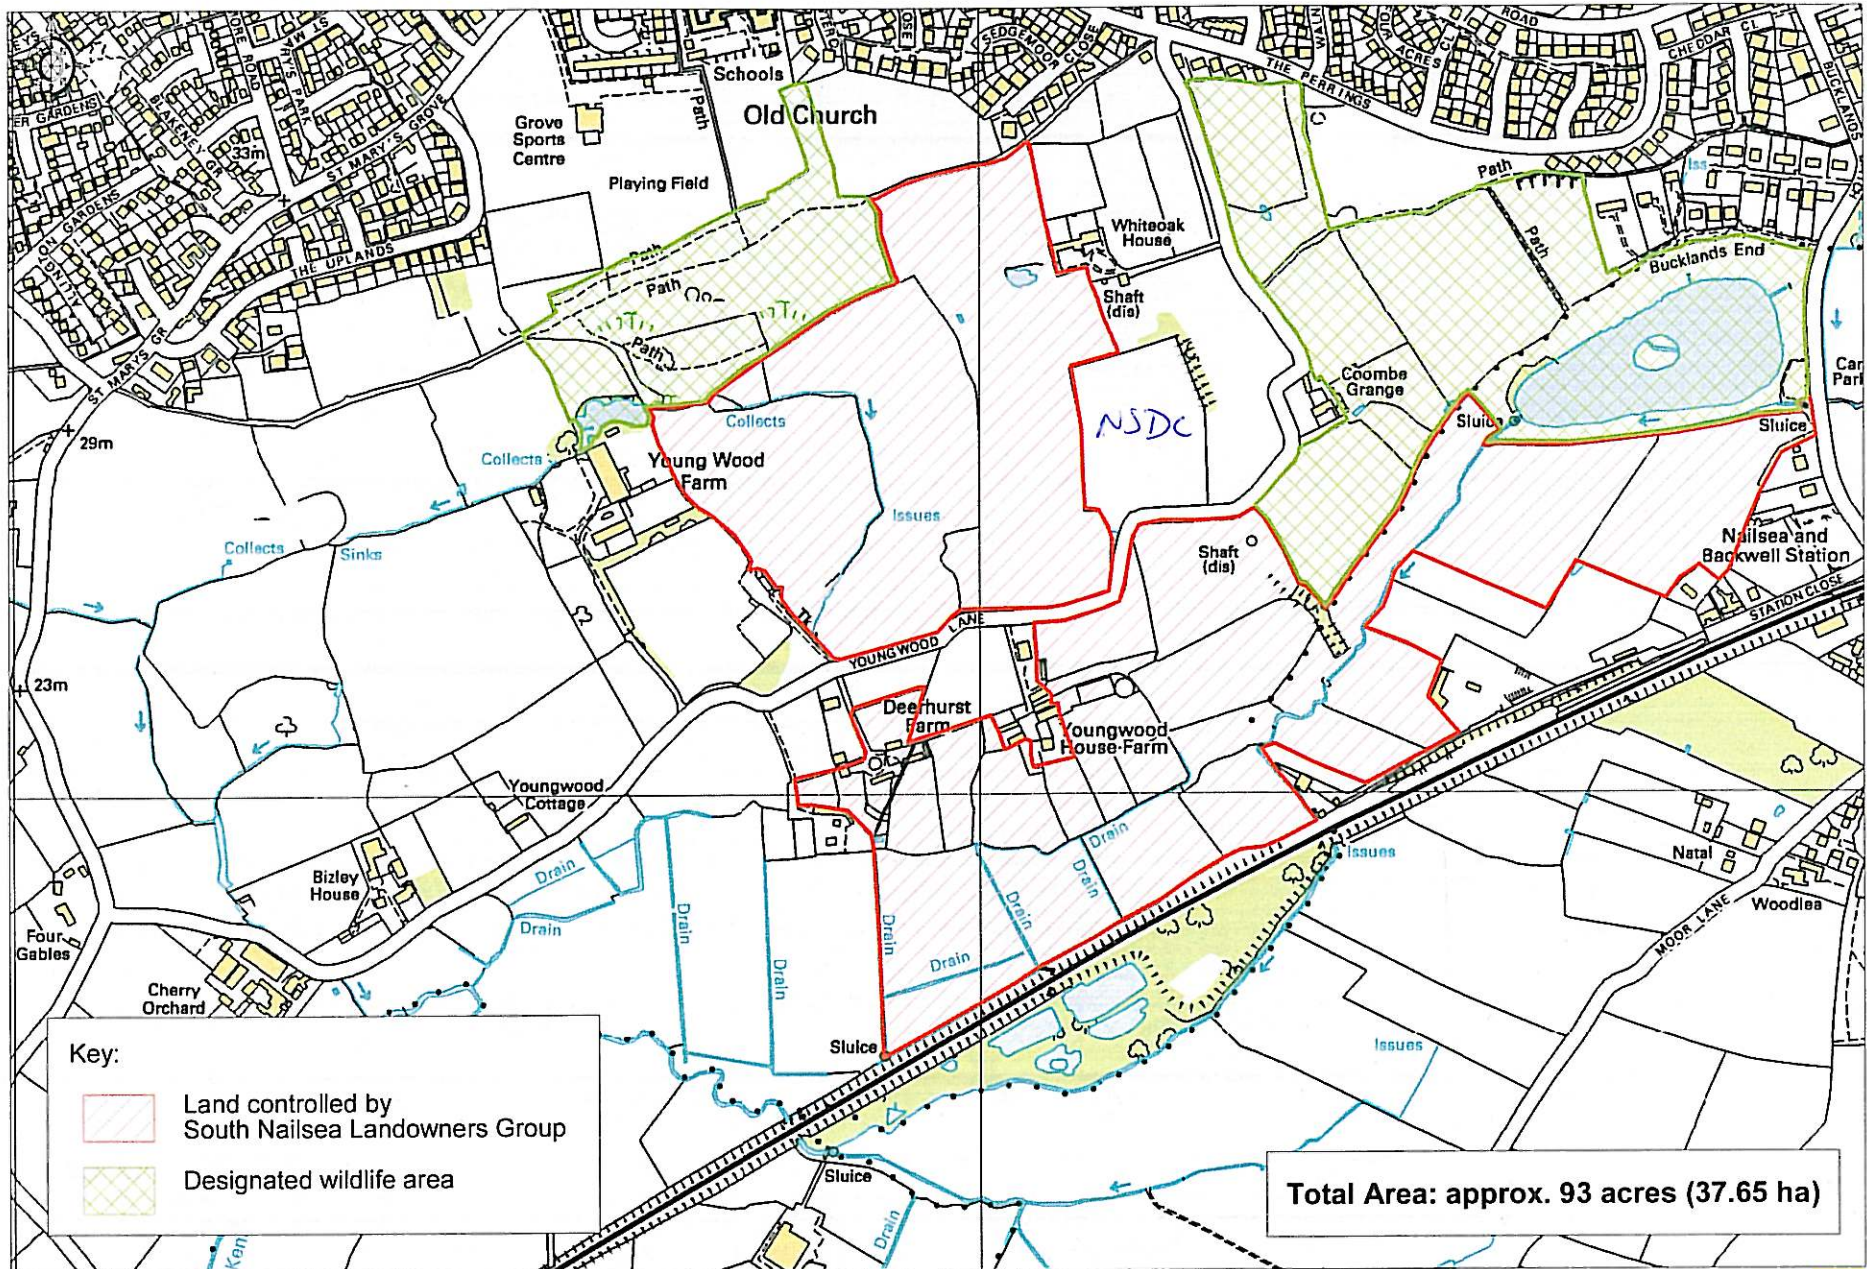

Land at Nailsea, North Somerset

Key:

- Land controlled by South Nailsea Landowners Group
- Designated wildlife area

Total Area: approx. 93 acres (37.65 ha)

Ordnance Survey © Crown Copyright 2010. All rights reserved. Licence number 100020449. Plotted Scale - 1:7500