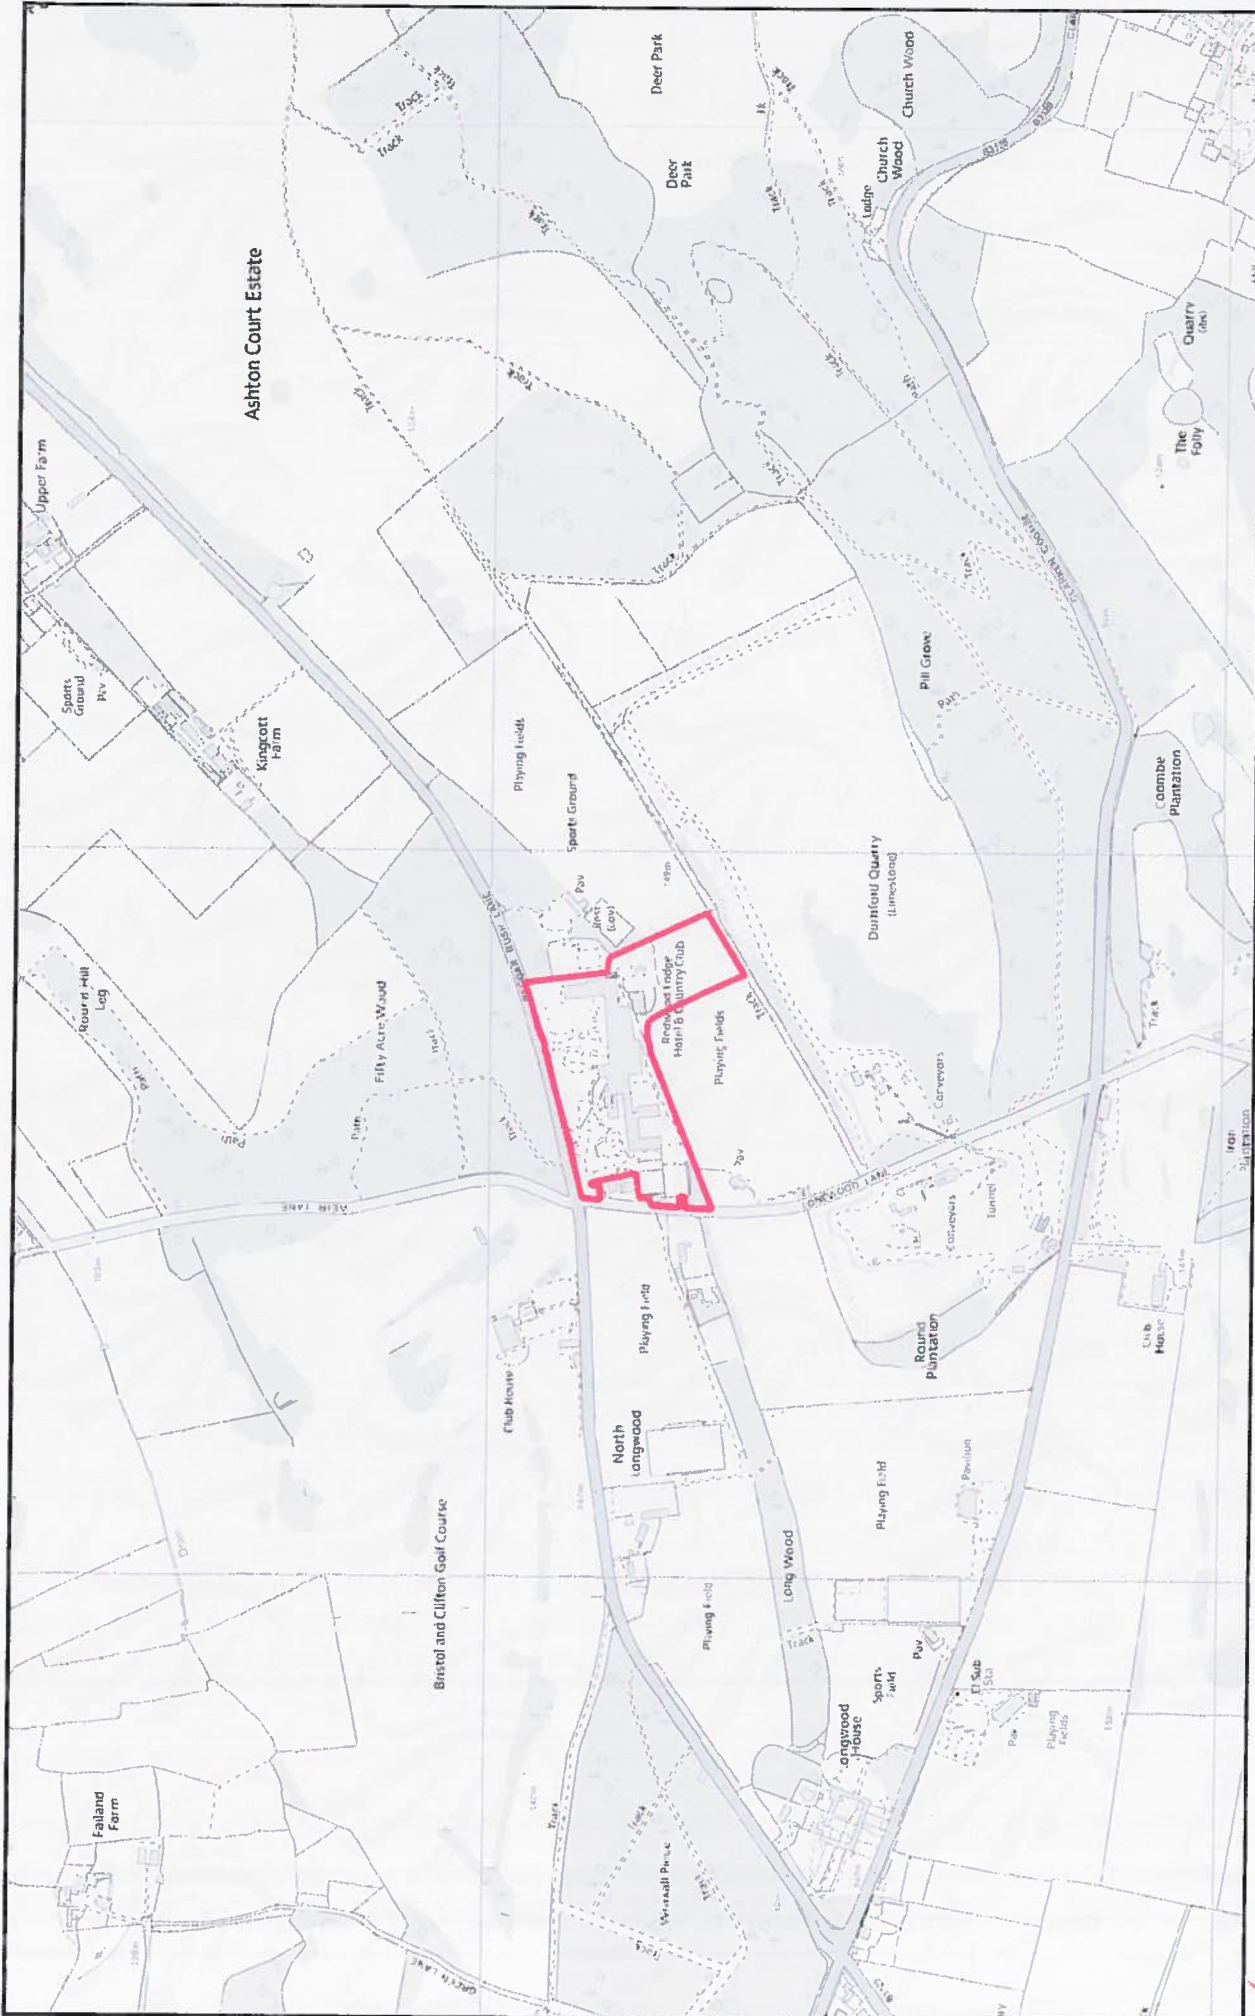

SNN3311 Redwood Drive

Scale: 1:10000

Date: 02 August 2016